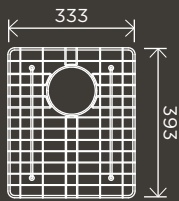

Lavello Protection Grid for MKSP-S380440

GRID-01