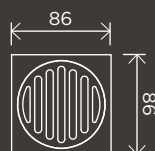

Square Floor Grate Shower Drain 80mm Outlet

Square Floor Grate Shower Drain 100mm Outlet

MP06-100