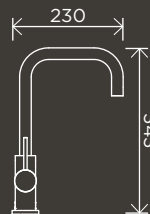

Round Kitchen Mixer Tap

Round Gooseneck Kitchen Mixer Tap