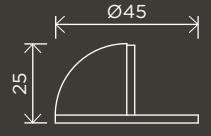

# BATHROOM ACCESSORIES & HARDWARE

**Square  
Door Stop**

MDS01

**Round  
Door Stop**

MDS02

**Round Half Moon  
Door Stop**

MDS03

**Round Mini Stop  
Cistern Tap with  
Backplate**