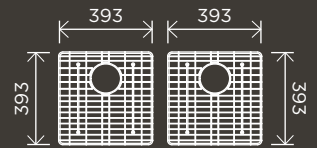

Lavello Protection Grid for MKSP-D860440 (2pcs)

GRID-03