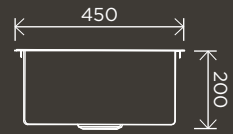

**Kitchen Sink - Single Bowl
450 x 450**

MKSP-S450450