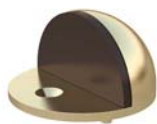

MDS03-PVDBB
Tiger Bronze