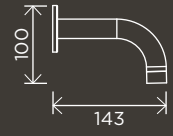

# SPOUTS

**Square Wall Spout**

MS01

**Round Curved Spout**

MS05

**Round Curved Spout 130mm**

MS05-130

**Round High-Rise Swivel Wall Spout**