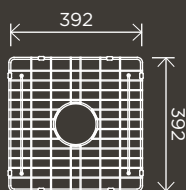

GRID-06

**Lavello Protection Grid for MKSP-S840440D**

GRID-07

**Lavello Protection Grid for MKSP-S760440**

GRID-08

*Pictured: Round Shower Rose 300mm (MH06), Round Wall Shower Arm 400mm (MA02-400), Round Wall Mixer Short Pin-lever (MW03S), Round Single Towel Rail (MR01-SR90) and Square Floor Grate Shower Drain 100mm Outlet (MP06-100) all in Matte Black.*