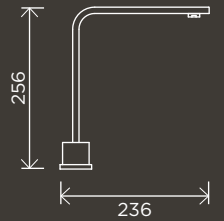

Square High-Rise Swivel Hob Spout