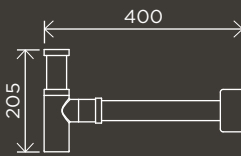

Round Bottle Trap for 32mm Basin Waste and 40mm Outlet

MP05-R