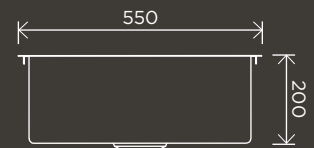

**Kitchen Sink - Single Bowl
550 x 450**

MKS-S550450