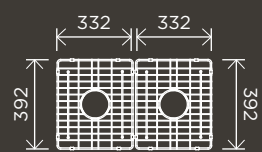

Lavello Protection Grid for MKSP-D1160440D (2pcs)

GRID-06