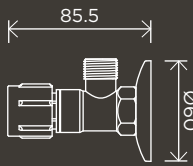

# BATHROOM ACCESSORIES & HARDWARE

**Square  
Door Stop**

MDS01

**Round  
Door Stop**

MDS02

**Round Half Moon  
Door Stop**

MDS03

**Round Mini Stop  
Cistern Tap with  
Backplate**