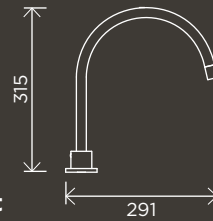

Square High-Rise Swivel Hob Spout

Round High-Rise Swivel Hob Spout