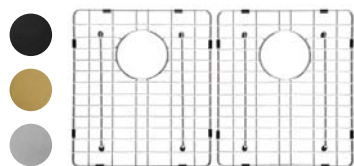

**Lavello Protection Grid
for MKSP-D760440 (2pcs)**

Gunmetal Black: GRID-05-GM
Brushed Bronze Gold: GRID-05-BB
Stainless Steel: GRID-05