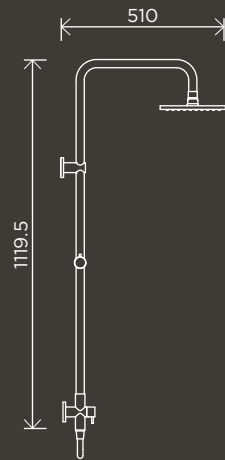

# SHOWERS

**200mm Rose, Round  
Combination Shower  
Rail Single-Function  
Hand Shower**

MZ0704-R

**300mm Rose, Round  
Combination Shower  
Rail Single-Function  
Hand Shower**

MZ0706-R

**Round Hand  
Shower on  
Rail Column**