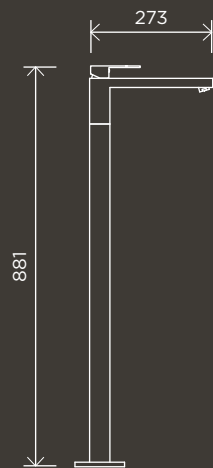

BATH MIXERS

Square Freestanding Bath Mixer