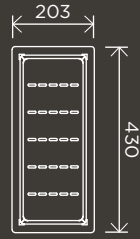

Dish Rack

MDR-01