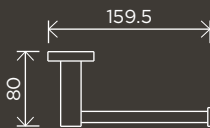

**Square Toilet
Roll Holder**