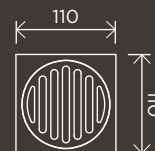

MP06-50

**Square Floor Grate Shower Drain 80mm Outlet**

MP06-80

**Square Floor Grate Shower Drain 100mm Outlet**

MP06-100