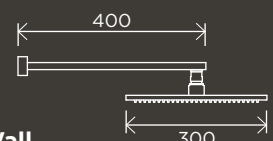

**Square Wall
Shower 300mm
Rose, 400mm Arm**

MA0103