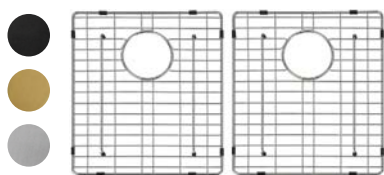

**Lavello Protection Grid
for MKSP-D860440 (2pcs)**

Gunmetal Black: GRID-03-GM
Brushed Bronze Gold: GRID-03-BB
Stainless Steel: GRID-03