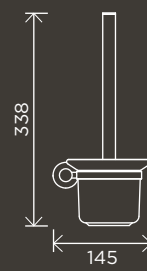

Round Toilet Brush and Holder

MTO01-R