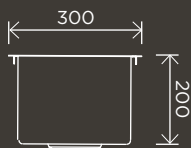

STAINLESS STEEL SINKS

**Kitchen Sink - Single Bowl
300 x 450**

MKS-S300450