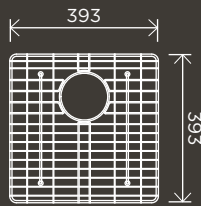

Lavello Protection Grid for MKSP-S450450

GRID-02