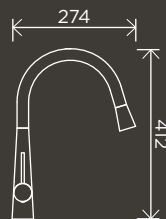

BASIN MIXERS

Square Basin Mixer

MB01

Round Basin Mixer

MB02

Round Basin Mixer Curved

MB03

Piccola Basin Mixer Tap

MB03XS

Square Tall Basin Mixer

MB04

Round Tall Basin Mixer

MB04-R2

Round Tall Curved Basin Mixer

MB04-R3

MB03XL.01

STEEL BASIN

MBRP-380110

SOAP DISPENSER

MP09

KITCHEN MIXERS

MK01

MK02

Round Gooseneck Kitchen Mixer Tap

MK03

MK05

Round Pull Out Kitchen Mixer Tap

MK07

MK17