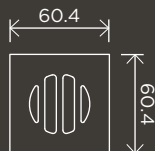

Square Floor Grate Shower Drain 50mm Outlet

MP06-50

Square Floor Grate Shower Drain 80mm Outlet

MP06-80