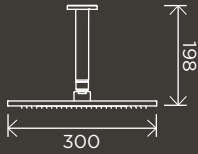

SHOWERS

Square Ceiling Shower 300mm Rose, 200mm Dropper

MA0403

Round Wall Shower Arm 400mm