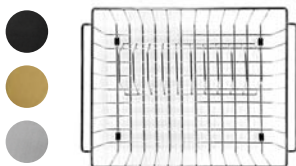

## Dish Rack

Gunmetal Black: MDR-01-GM  
Brushed Bronze Gold: MDR-01-BB  
Brushed Nickel: MDR-01-NK