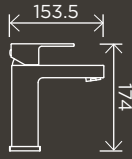

BASIN MIXERS

Square Basin Mixer

MB01

Round Basin Mixer