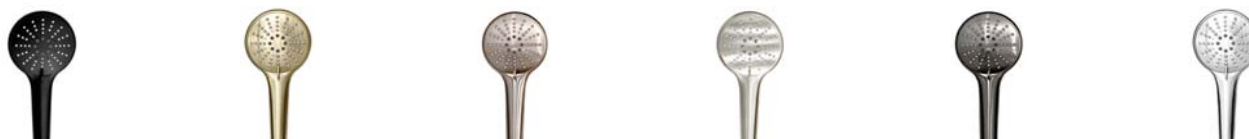

Three-Function Hand Shower Wand

WELS 3-star; 9L per/min. Reg: S14844.

MP01-B
Matte Black

MP01S-B-PVDBB
Tiger Bronze

MP01S-B-CH
Champagne

MP01S-B-PVDBN
Brushed Nickel

MP01S-B-PVDGM
Shadow

MP01S-B-C
Polished Chrome