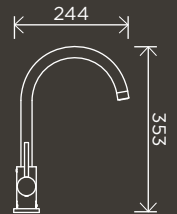

BASIN MIXERS

Square Basin Mixer

MB01

Round Basin Mixer

MB02

Round Basin Mixer Curved

MB03

Piccola Basin Mixer Tap

MB03XS

Square Tall Basin Mixer

MB04

Round Tall Basin Mixer

MB04-R2

Round Tall Curved Basin Mixer

MB04-R3

MB03XL.01

STEEL BASIN

MBRP-380110

SOAP DISPENSER

MP09

KITCHEN MIXERS

MK01

MK02

Round Gooseneck Kitchen Mixer Tap

MK03

MK05

Round Pull Out Kitchen Mixer Tap

MK07

MK17