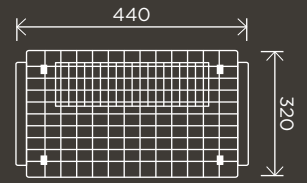

KITCHEN ACCESSORIES

Dish Draining Tray

DDT-01

Kitchen Sink Colander

MCO-01

Dish Rack

MDR-01

MCBL-01

RM-01

MST04

GRID-01

GRID-02

GRID-03

GRID-04

GRID-05

GRID-06

GRID-07

GRID-08