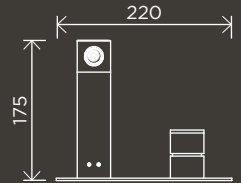

# WALL TAPS

**Square Quarter Turn Wall Top Assemblies**

MW04

**Round Quarter Turn Wall Top Assemblies**

MW06

Closed Position

Open Position

**Cross Handle Jumper Top Assemblies**