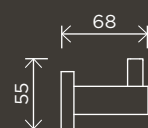

MR01-SR60

**Round Single  
Towel Rail 900mm**

MR01-SR90

**Square Toilet  
Roll Holder**

MR02B

**Round Toilet  
Roll Holder**

MR02-R

**Square  
Robe Hook**