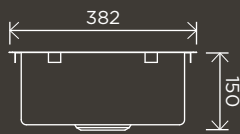

## SINKS

**Kitchen Sink - One and Half Bowl  
670 x 440**

MKSP-D670440

**Kitchen Sink - Double Bowl  
760 x 440**

MKSP-D760440

**Kitchen Sink - Double Bowl  
860 x 440**

MKSP-D860440

**Kitchen Sink - One and Half Bowl  
670 x 440**