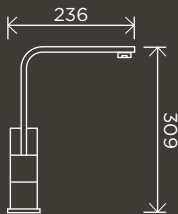

KITCHEN MIXERS

Square Kitchen Mixer Tap

MK01

Round Kitchen Mixer Tap

MK02