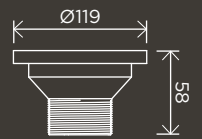

Sink Strainer and Waste Plug Basket with Stopper

GRID-01