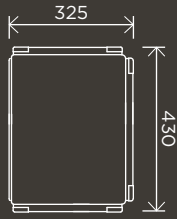

KITCHEN ACCESSORIES

Dish Draining Tray

DDT-01

Kitchen Sink Colander

MCO-01