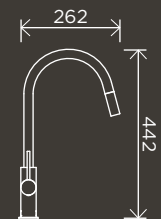

# SHOWERS

**200mm Rose, Round  
Combination Shower  
Rail Single-Function  
Hand Shower**

MZ0704-R

**300mm Rose, Round  
Combination Shower  
Rail Single-Function  
Hand Shower**

MZ0706-R

**Round Hand  
Shower on  
Rail Column**