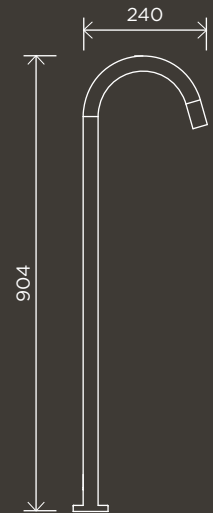

Round Freestanding Bath Spout