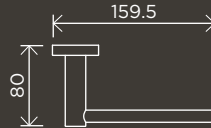

MR01-SR60

**Round Single  
Towel Rail 900mm**

MR01-SR90

**Square Toilet  
Roll Holder**

MR02B

**Round Toilet  
Roll Holder**

MR02-R

**Square  
Robe Hook**