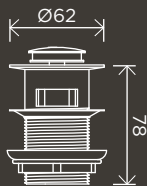

Basin Pop Up Waste 32mm - Overflow / Slotted

MP04-A

Basin Pop Up Waste 32mm - No Overflow / Unslotted

MP04-B