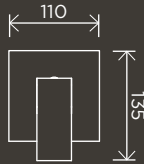

WALL MIXERS

Square Wall Mixer

MW01

Round Wall Mixer