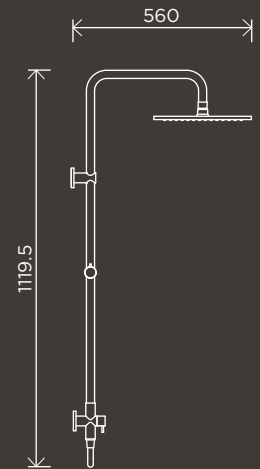

# SHOWERS

**200mm Rose, Round  
Combination Shower  
Rail Single-Function  
Hand Shower**

MZ0704-R

**300mm Rose, Round  
Combination Shower  
Rail Single-Function  
Hand Shower**

MZ0706-R

**Round Hand  
Shower on  
Rail Column**