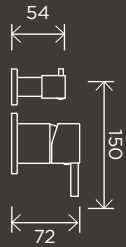

Round Diverter Mixer

MW07TS