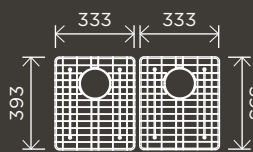

Lavello Protection Grid for MKSP-D760440 (2pcs)

GRID-05