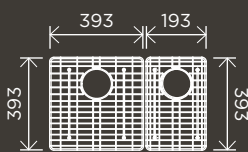

Lavello Protection Grid for MKSP-D670440 (2pcs)

GRID-04