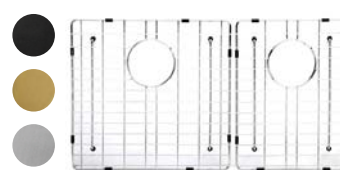

**Lavello Protection Grid
for MKSP-D670440 (2pcs)**

Gunmetal Black: GRID-04-GM
Brushed Bronze Gold: GRID-04-BB
Stainless Steel: GRID-04