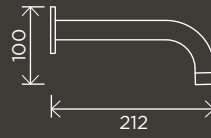

# SPOUTS

**Square Wall Spout**

MS01

**Round Curved Spout**

MS05

**Round Curved Spout 130mm**

MS05-130

**Round High-Rise Swivel Wall Spout**