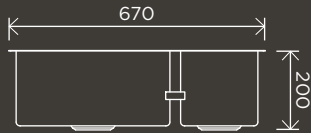

SINKS

**Kitchen Sink - One and Half Bowl
670 x 440**

MKSP-D670440