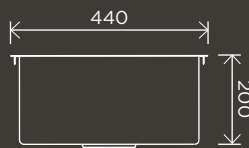

**Kitchen Sink - Single Bowl
440 x 440**

MKS-S440440