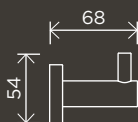

**Round
Robe Hook**