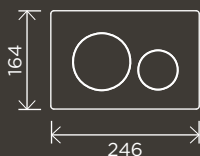

Sigma21 Dual Flush Plate by Geberit

115.884.00.1