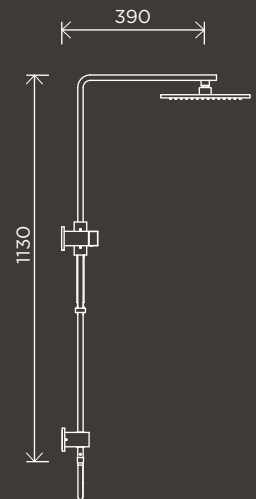

MZ0402-R

**Square Combination
Shower Rail
300mm Rose**

MZ0203