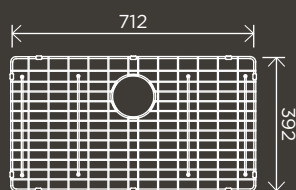

GRID-06

**Lavello Protection Grid for MKSP-S840440D**

GRID-07

**Lavello Protection Grid for MKSP-S760440**

GRID-08

*Pictured: Round Shower Rose 300mm (MH06), Round Wall Shower Arm 400mm (MA02-400), Round Wall Mixer Short Pin-lever (MW03S), Round Single Towel Rail (MR01-SR90) and Square Floor Grate Shower Drain 100mm Outlet (MP06-100) all in Matte Black.*