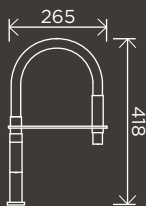

Square Flexible Kitchen Mixer Tap

MK05

Round Pull Out Kitchen Mixer Tap