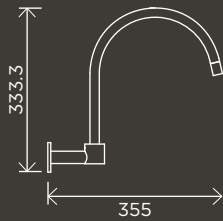

# SPOUTS

**Square Wall Spout**

MS01

**Round Curved Spout**

MS05

**Round Curved Spout 130mm**

MS05-130

**Round High-Rise Swivel Wall Spout**