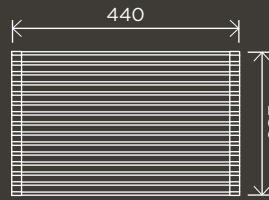

Lavello Stainless Steel Rolling Mat Protector

Sink Strainer and Waste Plug Basket with Stopper

MST04