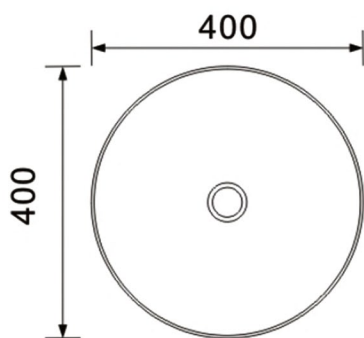

MARLO

Round Matte White Fluted Basin

Above Counter Collection

Product Information

Code	OT4000MW
Size	400x400x125mm
Mounting	Above Counter
Features	French Fluted Detail Design Matte White Finish Round
Gross Weight	Approximately 9.0 kg

** Waste not included **

Top View

Side View

Note: Due to the nature of the material, dimensions should be used only as a guide, each sink can vary 1-2%. It is recommended that the sink is measured on site before cabinetry is built.