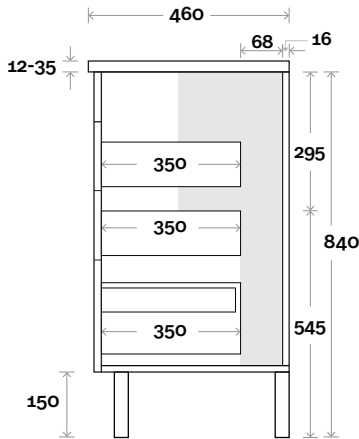

Legs

Wallmount

Top Drawer Box

All measurements are in 'mm' and are approximate and to be used as a guide only. Installation preparations are not recommended without product onsite.

MARQUIS

Mariner

Mariner 13s 1200mm all drawer centre basin

Top Thickness

Nova Acrylic Top: 25mm
 Casa Ceramic Top: 20mm
 Elipta Acrylic Top: 25mm
 Silestone: 20mm
 Caesarstone: 20mm
 Dekton: 12mm
 Symphony: 20mm
 Timber: 30-35mm
 (Above counter only)

Note:

- Nova waste centre: 600mm
- Casa waste centre: 600mm
- Elipta waste centre: 600mm
- Stone & Timber waste centre: 600mm std (may vary depending on basin)

■ Plumbing allowance

Plumbing

Configuration

Kick

Legs

Wallmount

Top Drawer Box

All measurements are in 'mm' and are approximate and to be used as a guide only. Installation preparations are not recommended without product onsite.

Note:
 •Nova waste centre: 300mm
 •Casa waste centre: 300mm
 •Elipta waste centre: 300mm
 •Stone & Timber waste centre:
 300mm std (may vary depending on basin)

■ Plumbing allowance

Plumbing

Configuration