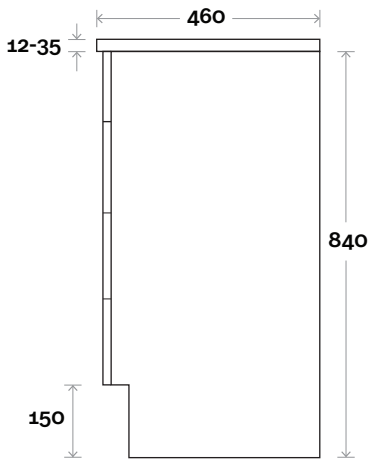

MARQUIS

Mariner

Mariner 4s 1200mm centre basin

Top Thickness
Nova Acrylic Top: 25mm
Casa Ceramic Top: 20mm
Elipta Acrylic Top: 25mm
Silestone: 20mm
Caesarstone: 20mm
Dekton: 12mm
Symphony: 20mm
Timber: 30-35mm
(Above counter only)

Note:
•Nova waste centre: 600mm
•Casa waste centre: 600mm
•Elipta waste centre: 600mm
•Stone & Timber waste centre: 600mm Std (may vary depending on basin)

■ Plumbing allowance

Plumbing

Configuration

Kick