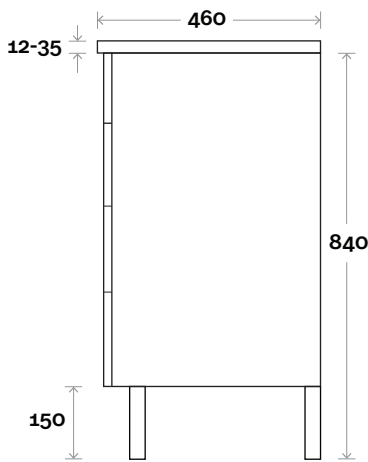

Top Thickness
 Nova Acrylic Top: 25mm
 Casa Ceramic Top: 20mm
 Elipta Acrylic Top: 25mm
 Silestone: 20mm
 Caesarstone: 20mm
 Dekton: 12mm
 Symphony: 20mm
 Timber: 30-35mm
 (Above counter only)

Note:
 •Nova waste centre: 600mm
 •Casa waste centre: 600mm
 •Elipta waste centre: 600mm
 •Stone & Timber waste centre: 600mm Std (may vary depending on basin)

MARQUIS

Mariner

Mariner 4D 1200mm double basin

Top Thickness
 Nova Acrylic Top: 25mm
 Silestone: 20mm
 Caesarstone: 20mm
 Dekton: 12mm
 Symphony: 20mm
 Timber: 30-35mm
 (Above counter only)

Note:
 • Nova waste centre: 300mm
 • Stone & Timber waste centre:
 300mm std (may vary depending on basin)

Plumbing allowance

Plumbing

Configuration

Kick

Legs

Wallmount

All measurements are in 'mm' and are approximate and to be used as a guide only. Installation preparations are not recommended without product onsite.

MARQUIS

Mariner

Mariner 5 1200mm off centre basin

Top Thickness
 Nova Acrylic Top: 25mm
 Silestone: 20mm
 Caesarstone: 20mm
 Dekton: 12mm
 Symphony: 20mm
 Timber: 30-35mm
 (Above counter only)

Note:
 • Nova waste centre: 350mm
 • Stone & Timber waste centre: 350mm std (may vary depending on basin)
 • Left or Right hand bowl