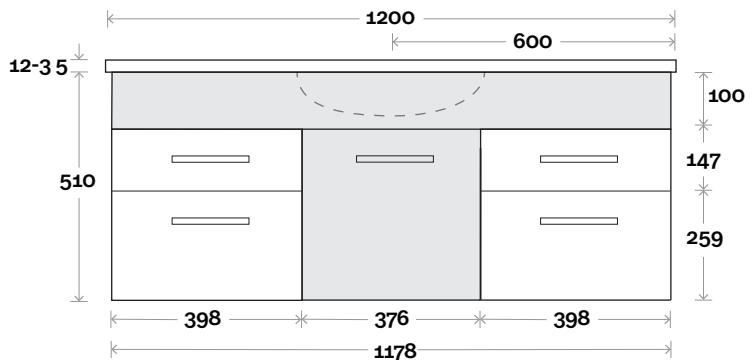

Top Thickness
 Nova Acrylic Top: 25mm
 Casa Ceramic Top: 20mm
 Elipta Acrylic Top: 25mm
 Silestone: 20mm
 Caesarstone: 20mm
 Dekton: 12mm
 Symphony: 20mm
 Timber: 30-35mm
 (Above counter only)

Note:
 •Nova waste centre: 600mm
 •Casa waste centre: 600mm
 •Elipta waste centre: 600mm
 •Stone & Timber waste centre: 600mm Std (may vary depending on basin)

■ Plumbing allowance

Plumbing

Configuration

Kick

Legs

Wallmount

All measurements are in 'mm' and are approximate and to be used as a guide only. Installation preparations are not recommended without product onsite.

MARQUIS

Mariner

Mariner 4D 1200mm double basin

Top Thickness
 Nova Acrylic Top: 25mm
 Silestone: 20mm
 Caesarstone: 20mm
 Dekton: 12mm
 Symphony: 20mm
 Timber: 30-35mm
 (Above counter only)

Note:
 • Nova waste centre: 300mm
 • Stone & Timber waste centre:
 300mm std (may vary depending on basin)