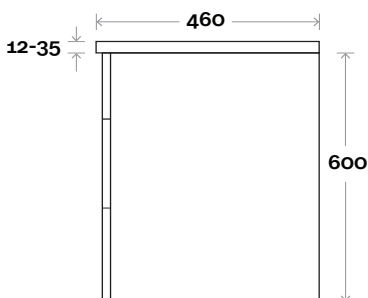

Top Thickness
 Nova Acrylic Top: 25mm
 Casa Ceramic Top: 20mm
 Elipta Acrylic Top: 25mm
 Silestone: 20mm
 Caesarstone: 20mm
 Dekton: 12mm
 Symphony: 20mm
 Timber: 30-35mm
 (Above counter only)

Note:
 •Nova waste centre: 600mm
 •Casa waste centre: 600mm
 •Elipta waste centre: 600mm
 •Stone & Timber waste centre: 600mm Std (may vary depending on basin)

MARQUIS

Mariner

Mariner 4D 1200mm double basin

Top Thickness
 Nova Acrylic Top: 25mm
 Silestone: 20mm
 Caesarstone: 20mm
 Dekton: 12mm
 Symphony: 20mm
 Timber: 30-35mm
 (Above counter only)

Note:
 • Nova waste centre: 300mm
 • Stone & Timber waste centre:
 300mm std (may vary depending on basin)

Plumbing allowance

Plumbing

Configuration

Kick

Legs

Wallmount

All measurements are in 'mm' and are approximate and to be used as a guide only. Installation preparations are not recommended without product onsite.

MARQUIS

Mariner

Mariner 5 1200mm off centre basin

Top Thickness
 Nova Acrylic Top: 25mm
 Silestone: 20mm
 Caesarstone: 20mm
 Dekton: 12mm
 Symphony: 20mm
 Timber: 30-35mm
 (Above counter only)

Note:
 • Nova waste centre: 350mm
 • Stone & Timber waste centre: 350mm std (may vary depending on basin)
 • Left or Right hand bowl