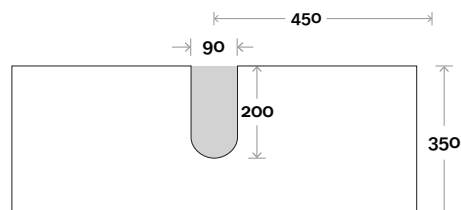

MARQUIS

Mariner

Mariner 12 900mm all drawer centre basin

Top Thickness
 Nova Acrylic Top: 25mm
 Casa Ceramic Top: 20mm
 Elipta Acrylic Top: 25mm
 Silestone: 20mm
 Caesarstone: 20mm
 Dekton: 12mm
 Symphony: 20mm
 Timber: 30-35mm
 (Above counter only)

Note:
 •Nova waste centre: 450mm
 •Casa waste centre: 450mm
 •Elipta waste centre: 450mm
 •Stone & Timber waste centre: 450mm std (may vary depending on basin)

Plumbing allowance

Plumbing

Configuration

Kick

Legs

Wallmount

Top Drawer Box

All measurements are in 'mm' and are approximate and to be used as a guide only. Installation preparations are not recommended without product onsite.

MARQUIS

Mariner

Mariner 13s 1200mm all drawer centre basin

Top Thickness

Nova Acrylic Top: 25mm
 Casa Ceramic Top: 20mm
 Elipta Acrylic Top: 25mm
 Silestone: 20mm
 Caesarstone: 20mm
 Dekton: 12mm
 Symphony: 20mm
 Timber: 30-35mm
 (Above counter only)

Note:

- Nova waste centre: 600mm
- Casa waste centre: 600mm
- Elipta waste centre: 600mm
- Stone & Timber waste centre: 600mm std (may vary depending on basin)