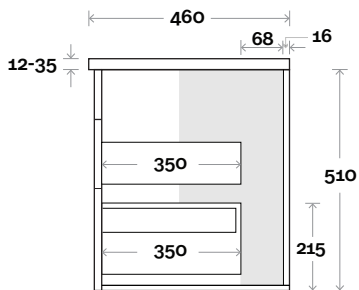

MARQUIS

Mariner

Mariner 13D 1200mm all drawer double basin

Top Thickness
 Nova Acrylic Top: 25mm
 Casa Ceramic Top: 20mm
 Elipta Acrylic Top: 25mm
 Silestone: 20mm
 Caesarstone: 20mm
 Dekton: 12mm
 Symphony: 20mm
 Timber: 30-35mm
 (Above counter only)

Note:
 •Nova waste centre: 300mm
 •Casa waste centre: 300mm
 •Elipta waste centre: 300mm
 •Stone & Timber waste centre:
 300mm std (may vary depending on basin)

■ Plumbing allowance

Plumbing

Configuration

Kick

Legs

Wallmount

Top Drawer Box

All measurements are in 'mm' and are approximate and to be used as a guide only. Installation preparations are not recommended without product onsite.

MARQUIS

Mariner

Mariner 14 1500mm all drawer single basin

Top Thickness
 Nova Acrylic Top: 25mm
 Casa Ceramic Top: 20mm
 Elipta Acrylic Top: 25mm
 Silestone: 20mm
 Caesarstone: 20mm
 Dekton: 12mm
 Symphony: 20mm
 Timber: 30-35mm
 (Above counter only)

Note:
 •Nova waste centre: 750mm
 •Casa waste centre: 750mm
 •Elipta waste centre: 750mm
 •Stone & Timber waste centre:
 750mm Std (may vary depending on basin)