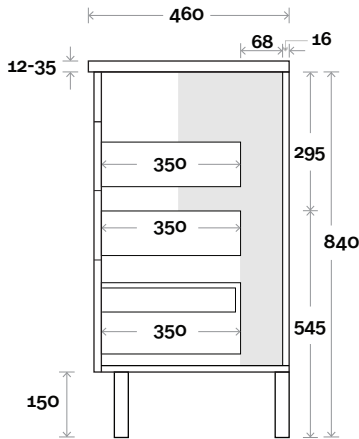

MARQUIS

Mariner

Mariner 10 600mm all drawer centre basin

Top Thickness

- Nova Acrylic Top: 25mm
- Casa Ceramic Top: 20mm
- Elipta Acrylic Top: 25mm
- Silestone: 20mm
- Caesarstone: 20mm
- Dekton: 12mm
- Symphony: 20mm
- Timber: 30-35mm
(Above counter only)

Note:

- Nova waste centre: 300mm
- Casa waste centre: 300mm
- Elipta waste centre: 300mm
- Stone & Timber waste centre: 300mm std (may vary depending on basin)

■ Plumbing allowance

Plumbing

Configuration

Kick

Legs

Wallmount

Top Drawer Box

All measurements are in 'mm' and are approximate and to be used as a guide only. Installation preparations are not recommended without product onsite.

MARQUIS

Mariner

Mariner 11 750mm all drawer centre basin

Top Thickness
 Nova Acrylic Top: 25mm
 Casa Ceramic Top: 20mm
 Elipta Acrylic Top: 25mm
 Silestone: 20mm
 Caesarstone: 20mm
 Dekton: 12mm
 Symphony: 20mm
 Timber: 30-35mm
 (Above counter only)

Note:
 •Nova waste centre: 375mm
 •Casa waste centre: 375mm
 •Elipta waste centre: 375mm
 •Stone & Timber waste centre:
 375mm Std (may vary depending on basin)