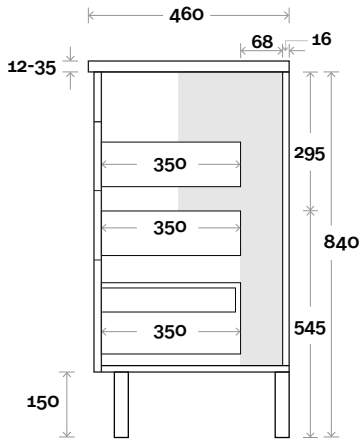

Legs

Wallmount

Top Drawer Box

All measurements are in 'mm' and are approximate and to be used as a guide only. Installation preparations are not recommended without product onsite.

MARQUIS

Mariner

Mariner 11 750mm all drawer centre basin

Top Thickness
 Nova Acrylic Top: 25mm
 Casa Ceramic Top: 20mm
 Elipta Acrylic Top: 25mm
 Silestone: 20mm
 Caesarstone: 20mm
 Dekton: 12mm
 Symphony: 20mm
 Timber: 30-35mm
 (Above counter only)

Note:
 •Nova waste centre: 375mm
 •Casa waste centre: 375mm
 •Elipta waste centre: 375mm
 •Stone & Timber waste centre:
 375mm Std (may vary depending on basin)

Plumbing allowance

Plumbing

Configuration

Kick

Legs

Wallmount

Top Drawer Box

All measurements are in 'mm' and are approximate and to be used as a guide only. Installation preparations are not recommended without product onsite.

MARQUIS

Mariner

Mariner 12 900mm all drawer centre basin

Top Thickness
 Nova Acrylic Top: 25mm
 Casa Ceramic Top: 20mm
 Elipta Acrylic Top: 25mm
 Silestone: 20mm
 Caesarstone: 20mm
 Dekton: 12mm
 Symphony: 20mm
 Timber: 30-35mm
 (Above counter only)