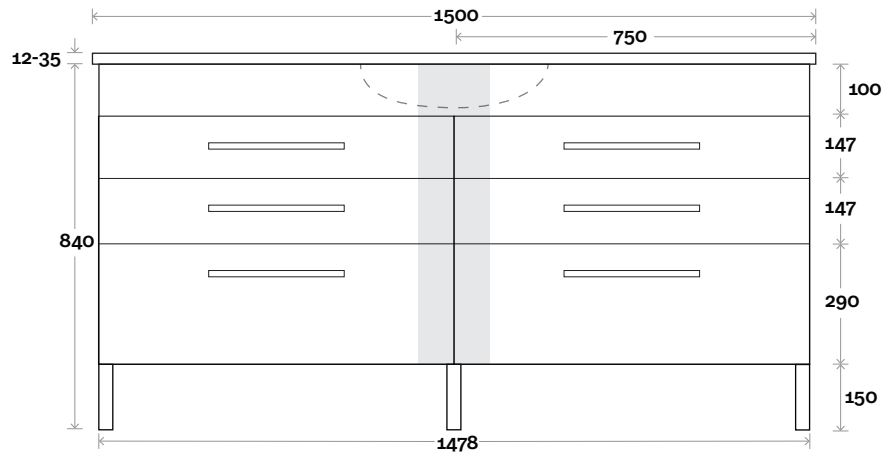

Top Thickness
 Nova Acrylic Top: 25mm
 Casa Ceramic Top: 20mm
 Elipta Acrylic Top: 25mm
 Silestone: 20mm
 Caesarstone: 20mm
 Dekton: 12mm
 Symphony: 20mm
 Timber: 30-35mm
 (Above counter only)

Note:
 •Nova waste centre: 750mm
 •Casa waste centre: 750mm
 •Elipta waste centre: 750mm
 •Stone & Timber waste centre:
 750mm Std (may vary depending on basin)

■ Plumbing allowance

Plumbing

Configuration

Kick

Legs

Wallmount

Top Drawer Box

All measurements are in 'mm' and are approximate and to be used as a guide only. Installation preparations are not recommended without product onsite.

MARQUIS

Mariner

Mariner 15 1500mm all drawer double basin

Top Thickness
 Nova Acrylic Top: 25mm
 Casa Ceramic Top: 20mm
 Elipta Acrylic Top: 25mm
 Silestone: 20mm
 Caesarstone: 20mm
 Dekton: 12mm
 Symphony: 20mm
 Timber: 30-35mm
 (Above counter only)

Note:
 •Nova waste centre: 400mm
 •Casa waste centre: 400mm
 •Elipta waste centre: 400mm
 •Stone & Timber waste centre: 400mm std (may vary depending on basin)

Plumbing allowance

Plumbing

Configuration

Kick