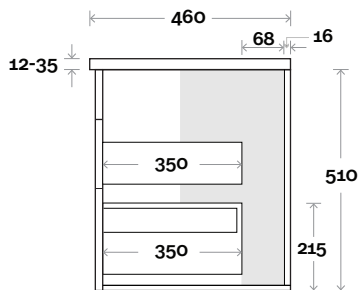

MARQUIS

Mariner

Mariner 12 900mm all drawer centre basin

Top Thickness
 Nova Acrylic Top: 25mm
 Casa Ceramic Top: 20mm
 Elipta Acrylic Top: 25mm
 Silestone: 20mm
 Caesarstone: 20mm
 Dekton: 12mm
 Symphony: 20mm
 Timber: 30-35mm
 (Above counter only)

Note:
 •Nova waste centre: 450mm
 •Casa waste centre: 450mm
 •Elipta waste centre: 450mm
 •Stone & Timber waste centre: 450mm std (may vary depending on basin)

Plumbing allowance

Plumbing

Configuration

Kick

Legs

Wallmount

Top Drawer Box

All measurements are in 'mm' and are approximate and to be used as a guide only. Installation preparations are not recommended without product onsite.

MARQUIS

Mariner

Mariner 13s 1200mm all drawer centre basin

Top Thickness

Nova Acrylic Top: 25mm
 Casa Ceramic Top: 20mm
 Elipta Acrylic Top: 25mm
 Silestone: 20mm
 Caesarstone: 20mm
 Dekton: 12mm
 Symphony: 20mm
 Timber: 30-35mm
 (Above counter only)

Note:

- Nova waste centre: 600mm
- Casa waste centre: 600mm
- Elipta waste centre: 600mm
- Stone & Timber waste centre: 600mm std (may vary depending on basin)