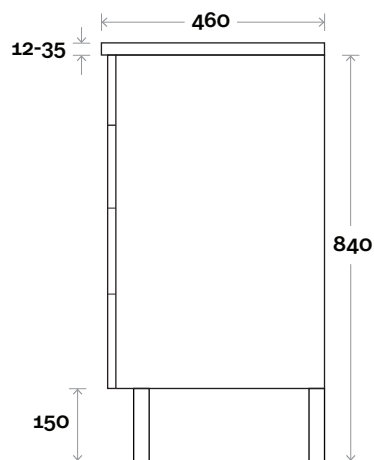

MARQUIS

Mariner

Mariner 2 900mm centre basin

Top Thickness
Nova Acrylic Top: 25mm
Casa Ceramic Top: 20mm
Elipta Acrylic Top: 25mm
Silestone: 20mm
Caesarstone: 20mm
Dekton: 12mm
Symphony: 20mm
Timber: 30-35mm
(Above counter only)

Note:
•Nova waste centre: 450mm
•Casa waste centre: 450mm
•Elipta waste centre: 450mm
•Stone & Timber waste centre: 450mm std (may vary depending on basin)

■ Plumbing allowance

Plumbing

Configuration

Kick

Legs

Wallmount