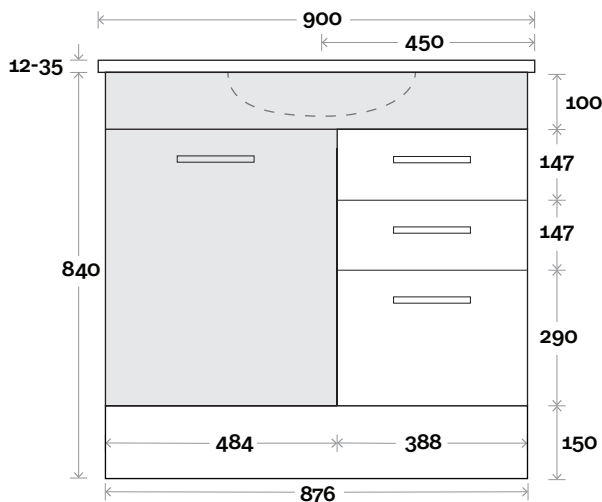

MARQUIS

Mariner

Mariner 2 900mm centre basin

Top Thickness
Nova Acrylic Top: 25mm
Casa Ceramic Top: 20mm
Elipta Acrylic Top: 25mm
Silestone: 20mm
Caesarstone: 20mm
Dekton: 12mm
Symphony: 20mm
Timber: 30-35mm
(Above counter only)

Note:
•Nova waste centre: 450mm
•Casa waste centre: 450mm
•Elipta waste centre: 450mm
•Stone & Timber waste centre: 450mm std (may vary depending on basin)

■ Plumbing allowance

Plumbing

Configuration

Kick