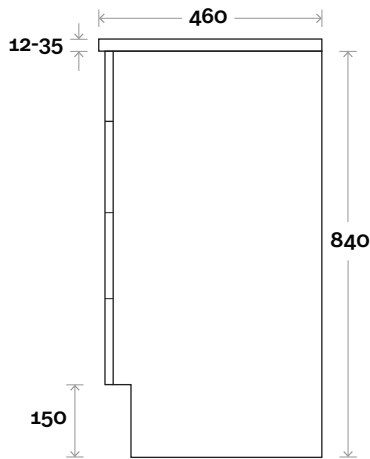

MARQUIS

Mariner

Mariner 6 1500mm single basin

Top Thickness
Nova Acrylic Top: 25mm
Silestone: 20mm
Caesarstone: 20mm
Dekton: 12mm
Symphony: 20mm
Timber: 30-35mm
(Above counter only)

Note:
• Nova waste centre: 750mm
• Stone & Timber waste centre:
750mm std (may vary depending on basin)

Plumbing allowance

Plumbing

Configuration

Kick