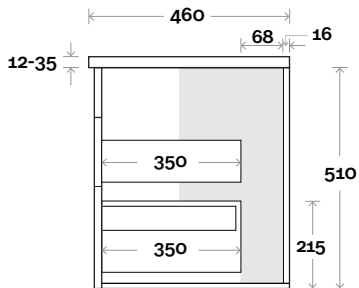

Legs

Wallmount

Top Drawer Box

All measurements are in 'mm' and are approximate and to be used as a guide only. Installation preparations are not recommended without product onsite.

MARQUIS

Mariner

Mariner 11 750mm all drawer centre basin

Top Thickness
 Nova Acrylic Top: 25mm
 Casa Ceramic Top: 20mm
 Elipta Acrylic Top: 25mm
 Silestone: 20mm
 Caesarstone: 20mm
 Dekton: 12mm
 Symphony: 20mm
 Timber: 30-35mm
 (Above counter only)

Note:
 •Nova waste centre: 375mm
 •Casa waste centre: 375mm
 •Elipta waste centre: 375mm
 •Stone & Timber waste centre:
 375mm Std (may vary depending on basin)

Plumbing allowance

Plumbing

Configuration

Kick

Legs

Wallmount

Top Drawer Box

All measurements are in 'mm' and are approximate and to be used as a guide only. Installation preparations are not recommended without product onsite.

MARQUIS

Mariner

Mariner 12 900mm all drawer centre basin

Top Thickness
 Nova Acrylic Top: 25mm
 Casa Ceramic Top: 20mm
 Elipta Acrylic Top: 25mm
 Silestone: 20mm
 Caesarstone: 20mm
 Dekton: 12mm
 Symphony: 20mm
 Timber: 30-35mm
 (Above counter only)