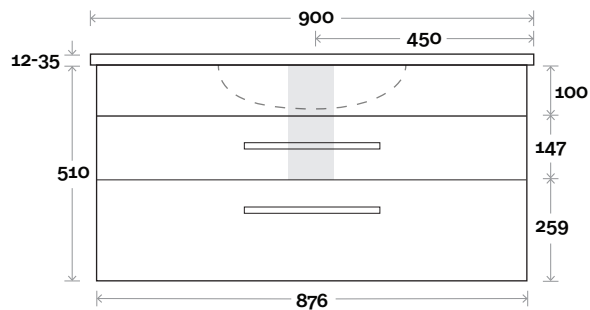

MARQUIS

Mariner

Mariner 12 900mm all drawer centre basin

Top Thickness
 Nova Acrylic Top: 25mm
 Casa Ceramic Top: 20mm
 Elipta Acrylic Top: 25mm
 Silestone: 20mm
 Caesarstone: 20mm
 Dekton: 12mm
 Symphony: 20mm
 Timber: 30-35mm
 (Above counter only)

Note:
 •Nova waste centre: 450mm
 •Casa waste centre: 450mm
 •Elipta waste centre: 450mm
 •Stone & Timber waste centre: 450mm std (may vary depending on basin)

Plumbing allowance

Plumbing

Configuration

Kick

Legs

Wallmount

Top Drawer Box

All measurements are in 'mm' and are approximate and to be used as a guide only. Installation preparations are not recommended without product onsite.

MARQUIS

Mariner

Mariner 13s 1200mm all drawer centre basin

Top Thickness

Nova Acrylic Top: 25mm
 Casa Ceramic Top: 20mm
 Elipta Acrylic Top: 25mm
 Silestone: 20mm
 Caesarstone: 20mm
 Dekton: 12mm
 Symphony: 20mm
 Timber: 30-35mm
 (Above counter only)

Note:

- Nova waste centre: 600mm
- Casa waste centre: 600mm
- Elipta waste centre: 600mm
- Stone & Timber waste centre: 600mm std (may vary depending on basin)