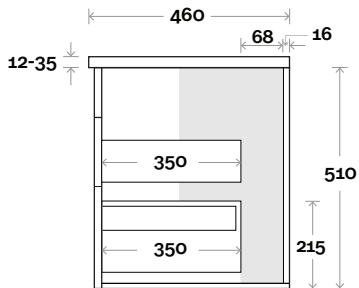

Legs

Wallmount

Top Drawer Box

All measurements are in 'mm' and are approximate and to be used as a guide only. Installation preparations are not recommended without product onsite.

MARQUIS

Mariner

Mariner 13s 1200mm all drawer centre basin

Top Thickness

Nova Acrylic Top: 25mm
 Casa Ceramic Top: 20mm
 Elipta Acrylic Top: 25mm
 Silestone: 20mm
 Caesarstone: 20mm
 Dekton: 12mm
 Symphony: 20mm
 Timber: 30-35mm
 (Above counter only)

Note:

- Nova waste centre: 600mm
- Casa waste centre: 600mm
- Elipta waste centre: 600mm
- Stone & Timber waste centre: 600mm std (may vary depending on basin)

■ Plumbing allowance

Plumbing

Configuration

Kick

Legs

Wallmount

Top Drawer Box

All measurements are in 'mm' and are approximate and to be used as a guide only. Installation preparations are not recommended without product onsite.

MARQUIS

Mariner

Mariner 13D 1200mm all drawer double basin

Top Thickness
 Nova Acrylic Top: 25mm
 Casa Ceramic Top: 20mm
 Elipta Acrylic Top: 25mm
 Silestone: 20mm
 Caesarstone: 20mm
 Dekton: 12mm
 Symphony: 20mm
 Timber: 30-35mm
 (Above counter only)