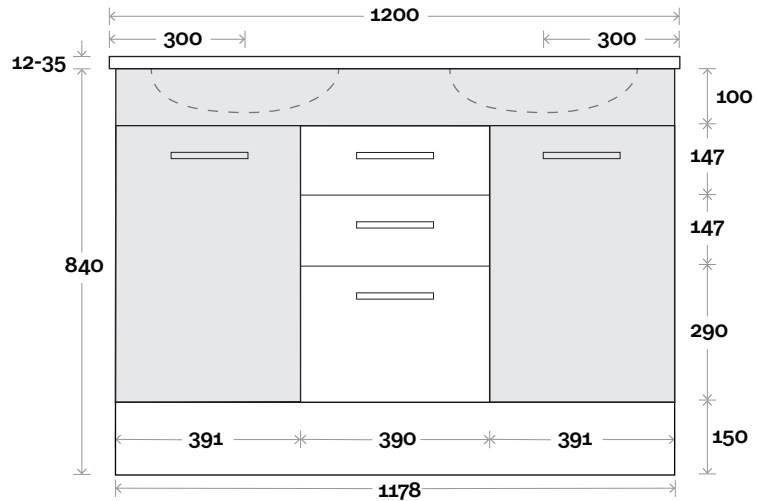

MARQUIS

Mariner

Mariner 4D 1200mm double basin

Top Thickness
Nova Acrylic Top: 25mm
Silestone: 20mm
Caesarstone: 20mm
Dekton: 12mm
Symphony: 20mm
Timber: 30-35mm
(Above counter only)

Note:
• Nova waste centre: 300mm
• Stone & Timber waste centre:
300mm std (may vary depending on basin)

Plumbing allowance

Plumbing

Configuration

Kick