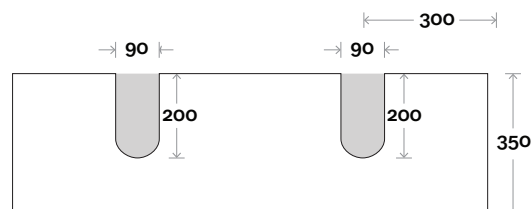

Note:
 •Nova waste centre: 300mm
 •Casa waste centre: 300mm
 •Elipta waste centre: 300mm
 •Stone & Timber waste centre:
 300mm std (may vary depending on basin)

■ Plumbing allowance

Plumbing

Configuration

Kick

Legs

Wallmount

Top Drawer Box

All measurements are in 'mm' and are approximate and to be used as a guide only. Installation preparations are not recommended without product onsite.

MARQUIS

Mariner

Mariner 14 1500mm all drawer single basin

Top Thickness
 Nova Acrylic Top: 25mm
 Casa Ceramic Top: 20mm
 Elipta Acrylic Top: 25mm
 Silestone: 20mm
 Caesarstone: 20mm
 Dekton: 12mm
 Symphony: 20mm
 Timber: 30-35mm
 (Above counter only)

Note:
 •Nova waste centre: 750mm
 •Casa waste centre: 750mm
 •Elipta waste centre: 750mm
 •Stone & Timber waste centre:
 750mm Std (may vary depending on basin)