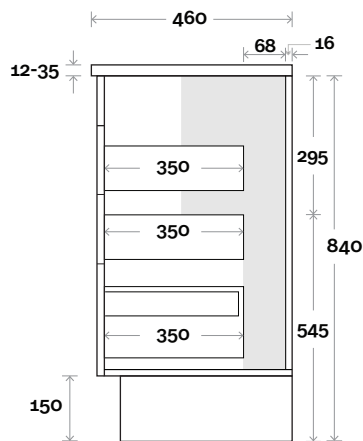

MARQUIS

Mariner

Mariner 17 1800mm all drawer double basin

Top Thickness
Nova Acrylic Top: 25mm
Casa Ceramic Top: 20mm
Elipta Acrylic Top: 25mm
Silestone: 20mm
Caesarstone: 20mm
Dekton: 12mm
Symphony: 20mm
Timber: 30-35mm
(Above counter only)

Note:
•Nova waste centre: 550mm
•Casa waste centre: 550mm
•Elipta waste centre: 550mm
•Stone & Timber waste centre: 550mm std (may vary depending on basin)

Plumbing allowance

Plumbing

Configuration

Kick