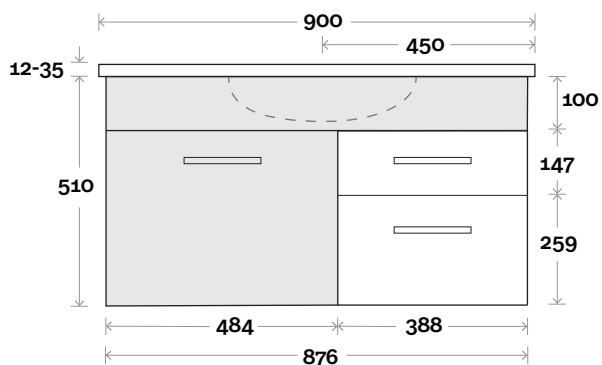

MARQUIS

Mariner

Mariner 2 900mm centre basin

Top Thickness
Nova Acrylic Top: 25mm
Casa Ceramic Top: 20mm
Elipta Acrylic Top: 25mm
Silestone: 20mm
Caesarstone: 20mm
Dekton: 12mm
Symphony: 20mm
Timber: 30-35mm
(Above counter only)

Note:
•Nova waste centre: 450mm
•Casa waste centre: 450mm
•Elipta waste centre: 450mm
•Stone & Timber waste centre: 450mm std (may vary depending on basin)

■ Plumbing allowance

Plumbing

Configuration

Kick

Legs

Wallmount