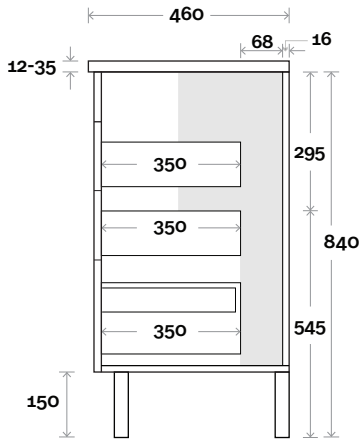

Legs

Wallmount

Top Drawer Box

MARQUIS

Mariner

Mariner 16 1800mm all drawer single basin

Top Thickness
 Nova Acrylic Top: 25mm
 Casa Ceramic Top: 20mm
 Elipta Acrylic Top: 25mm
 Silestone: 20mm
 Caesarstone: 20mm
 Dekton: 12mm
 Symphony: 20mm
 Timber: 30-35mm
 (Above counter only)

Note:
 •Nova waste centre: 900mm
 •Casa waste centre: 900mm
 •Elipta waste centre: 900mm
 •Stone & Timber waste centre: 900mm std (may vary depending on basin)

Plumbing allowance

Plumbing

Configuration

Kick

Legs

Wallmount

Top Drawer Box

All measurements are in 'mm' and are approximate and to be used as a guide only. Installation preparations are not recommended without product onsite.

MARQUIS

Mariner

Mariner 17 1800mm all drawer double basin

Top Thickness
 Nova Acrylic Top: 25mm
 Casa Ceramic Top: 20mm
 Elipta Acrylic Top: 25mm
 Silestone: 20mm
 Caesarstone: 20mm
 Dekton: 12mm
 Symphony: 20mm
 Timber: 30-35mm
 (Above counter only)

Note:
 •Nova waste centre: 550mm
 •Casa waste centre: 550mm
 •Elipta waste centre: 550mm
 •Stone & Timber waste centre: 550mm std (may vary depending on basin)