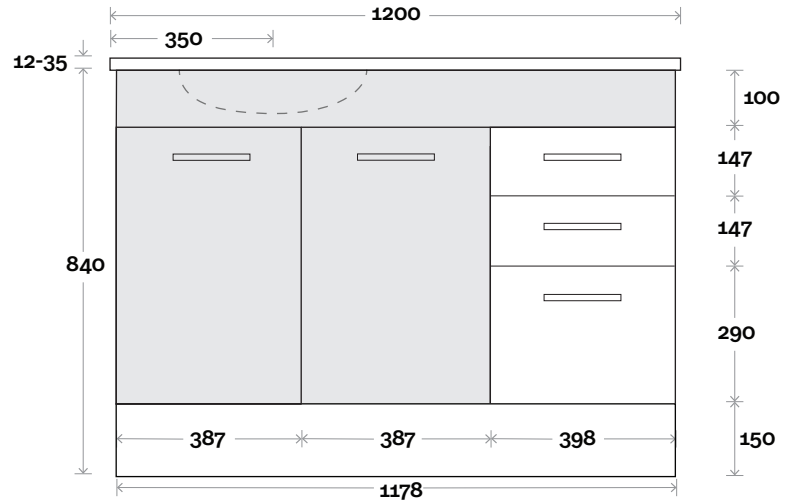

MARQUIS

Mariner

Mariner 5 1200mm off centre basin

Top Thickness
Nova Acrylic Top: 25mm
Silestone: 20mm
Caesarstone: 20mm
Dekton: 12mm
Symphony: 20mm
Timber: 30-35mm
(Above counter only)

Note:
• Nova waste centre: 350mm
• Stone & Timber waste centre: 350mm std (may vary depending on basin)
• Left or Right hand bowl

Plumbing allowance

Plumbing

Configuration

Kick