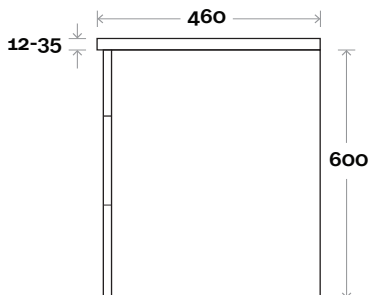

MARQUIS

Mariner

Mariner 1 750mm centre basin

Top Thickness

Nova Acrylic Top: 25mm
 Casa Ceramic Top: 20mm
 Elipta Acrylic Top: 25mm
 Silestone: 20mm
 Caesarstone: 20mm
 Dekton: 12mm
 Symphony: 20mm
 Timber: 30-35mm
 (Above counter only)

Note:

- Nova waste centre: 375mm
- Casa waste centre: 375mm
- Elipta waste centre: 375mm
- Stone & Timber waste centre: 375mm Std (may vary depending on basin)

Plumbing allowance

Plumbing

Configuration

Kick

Legs

Wallmount

MARQUIS

Mariner

Mariner 2 900mm centre basin

Top Thickness
 Nova Acrylic Top: 25mm
 Casa Ceramic Top: 20mm
 Elipta Acrylic Top: 25mm
 Silestone: 20mm
 Caesarstone: 20mm
 Dekton: 12mm
 Symphony: 20mm
 Timber: 30-35mm
 (Above counter only)

Note:
 • Nova waste centre: 300mm
 • Casa waste centre: 300mm
 • Elipta waste centre: 300mm
 • Stone & Timber waste centre:
 300mm std (may vary depending on basin)
 • Left or Right hand bowl

Plumbing allowance