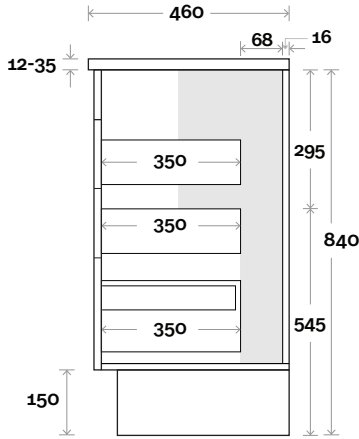

MARQUIS

Mariner

Mariner 13s 1200mm all drawer centre basin

Top Thickness

Nova Acrylic Top: 25mm
Casa Ceramic Top: 20mm
Elipta Acrylic Top: 25mm
Silestone: 20mm
Caesarstone: 20mm
Dekton: 12mm
Symphony: 20mm
Timber: 30-35mm
(Above counter only)

Note:

- Nova waste centre: 600mm
- Casa waste centre: 600mm
- Elipta waste centre: 600mm
- Stone & Timber waste centre: 600mm std (may vary depending on basin)

■ Plumbing allowance

Plumbing

Configuration

Kick