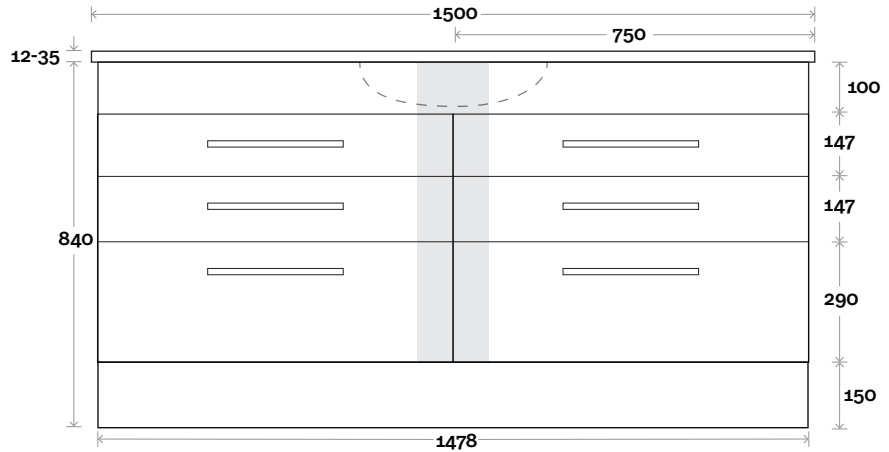

MARQUIS

Mariner

Mariner 14 1500mm all drawer single basin

Top Thickness
Nova Acrylic Top: 25mm
Casa Ceramic Top: 20mm
Elipta Acrylic Top: 25mm
Silestone: 20mm
Caesarstone: 20mm
Dekton: 12mm
Symphony: 20mm
Timber: 30-35mm
(Above counter only)

Note:
•Nova waste centre: 750mm
•Casa waste centre: 750mm
•Elipta waste centre: 750mm
•Stone & Timber waste centre:
750mm Std (may vary depending on basin)

■ Plumbing allowance

Plumbing

Configuration

Kick