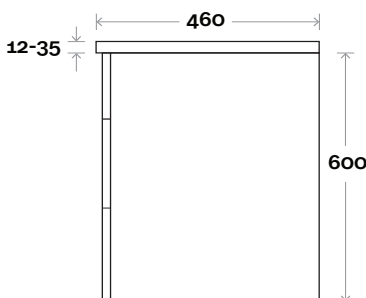

MARQUIS

Mariner

Mariner 5 1200mm off centre basin

Top Thickness
 Nova Acrylic Top: 25mm
 Silestone: 20mm
 Caesarstone: 20mm
 Dekton: 12mm
 Symphony: 20mm
 Timber: 30-35mm
 (Above counter only)

Note:
 • Nova waste centre: 350mm
 • Stone & Timber waste centre: 350mm std (may vary depending on basin)
 • Left or Right hand bowl

Mariner 6 1500mm single basin

Top Thickness
 Nova Acrylic Top: 25mm
 Silestone: 20mm
 Caesarstone: 20mm
 Dekton: 12mm
 Symphony: 20mm
 Timber: 30-35mm
 (Above counter only)

Note:
 • Nova waste centre: 750mm
 • Stone & Timber waste centre:
 750mm std (may vary depending on basin)

Plumbing allowance

Plumbing

Configuration

Kick

Legs

Wallmount

All measurements are in 'mm' and are approximate and to be used as a guide only. Installation preparations are not recommended without product onsite.

MARQUIS

Mariner

Mariner 7 1500mm double basin

Top Thickness
 Nova Acrylic Top: 25mm
 Silestone: 20mm
 Caesarstone: 20mm
 Dekton: 12mm
 Symphony: 20mm
 Timber: 30-35mm
 (Above counter only)

Note:
 • Nova waste centre: 400mm
 • Stone & Timber waste centre: 400mm std (may vary depending on basin)