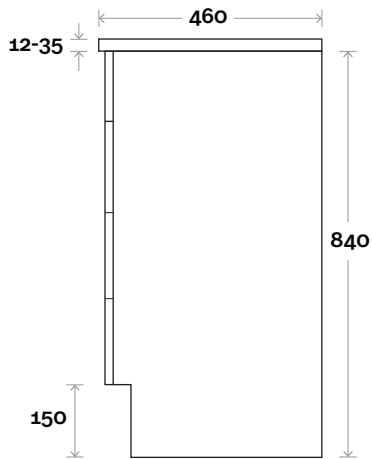

MARQUIS

Mariner

Mariner 7 1500mm double basin

Top Thickness
Nova Acrylic Top: 25mm
Silestone: 20mm
Caesarstone: 20mm
Dekton: 12mm
Symphony: 20mm
Timber: 30-35mm
(Above counter only)

Note:
• Nova waste centre: 400mm
• Stone & Timber waste centre: 400mm std (may vary depending on basin)

Plumbing allowance

Plumbing

Configuration

Kick