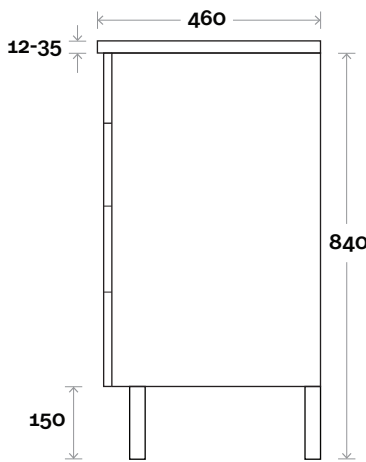

MARQUIS

Mariner

Mariner 7 1500mm double basin

Top Thickness
 Nova Acrylic Top: 25mm
 Silestone: 20mm
 Caesarstone: 20mm
 Dekton: 12mm
 Symphony: 20mm
 Timber: 30-35mm
 (Above counter only)

Note:
 • Nova waste centre: 400mm
 • Stone & Timber waste centre: 400mm std (may vary depending on basin)

MARQUIS

Mariner

Mariner 8 1800mm single basin

Top Thickness
 Nova Acrylic Top: 25mm
 Silestone: 20mm
 Caesarstone: 20mm
 Dekton: 12mm
 Symphony: 20mm
 Timber: 30-35mm
 (Above counter only)

Note:
 • Nova waste centre: 900mm
 • Stone & Timber waste centre:
 900mm std (may vary depending on basin)

Plumbing allowance

Plumbing

Configuration

Kick

Legs

Wallmount

All measurements are in 'mm' and are approximate and to be used as a guide only. Installation preparations are not recommended without product onsite.

MARQUIS

Mariner

Mariner 9 1800mm double basin

Top Thickness
 Nova Acrylic Top: 25mm
 Silestone: 20mm
 Caesarstone: 20mm
 Dekton: 12mm
 Symphony: 20mm
 Timber: 30-35mm
 (Above counter only)

Note:
 • Nova waste centre: 550mm
 • Stone & Timber waste centre:
 550mm std (may vary depending on basin)