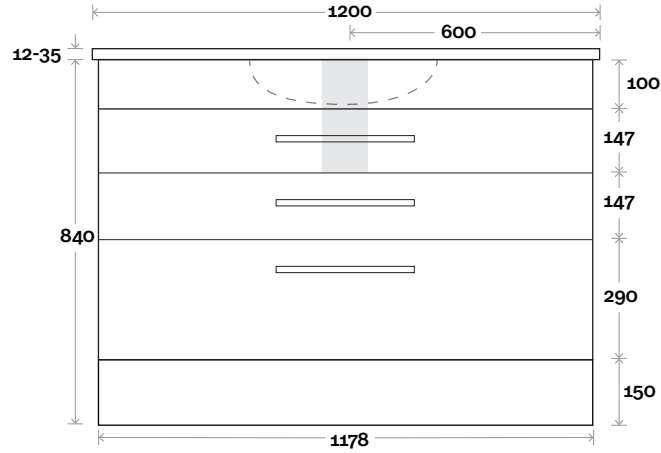

MARQUIS

Mariner

Mariner 13s 1200mm all drawer centre basin

Top Thickness

Nova Acrylic Top: 25mm
Casa Ceramic Top: 20mm
Elipta Acrylic Top: 25mm
Silestone: 20mm
Caesarstone: 20mm
Dekton: 12mm
Symphony: 20mm
Timber: 30-35mm
(Above counter only)

Note:

- Nova waste centre: 600mm
- Casa waste centre: 600mm
- Elipta waste centre: 600mm
- Stone & Timber waste centre: 600mm std (may vary depending on basin)

■ Plumbing allowance

Plumbing

Configuration

Kick