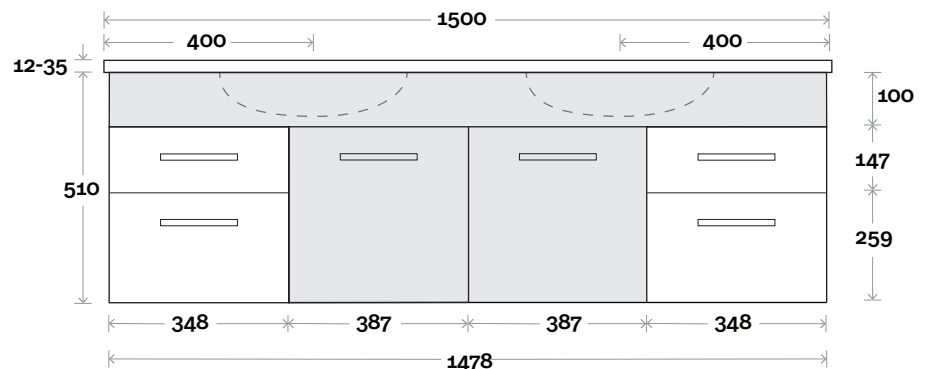

MARQUIS

Mariner

Mariner 7 1500mm double basin

Top Thickness
 Nova Acrylic Top: 25mm
 Silestone: 20mm
 Caesarstone: 20mm
 Dekton: 12mm
 Symphony: 20mm
 Timber: 30-35mm
 (Above counter only)

Note:
 • Nova waste centre: 400mm
 • Stone & Timber waste centre: 400mm std (may vary depending on basin)

Plumbing allowance

Plumbing

Configuration

Kick

Legs

Wallmount

All measurements are in 'mm' and are approximate and to be used as a guide only. Installation preparations are not recommended without product onsite.

MARQUIS

Mariner

Mariner 8 1800mm single basin

Top Thickness
 Nova Acrylic Top: 25mm
 Silestone: 20mm
 Caesarstone: 20mm
 Dekton: 12mm
 Symphony: 20mm
 Timber: 30-35mm
 (Above counter only)

Note:
 • Nova waste centre: 900mm
 • Stone & Timber waste centre:
 900mm std (may vary depending on basin)