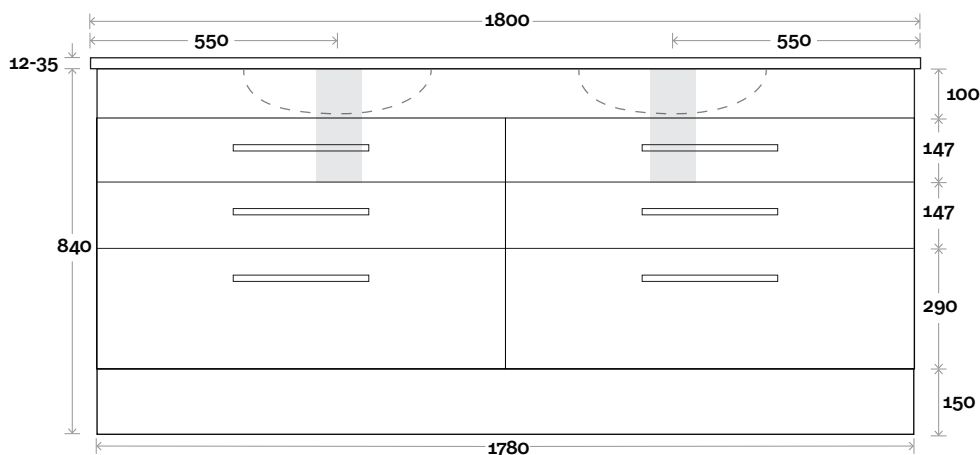

MARQUIS

Mariner

Mariner 17 1800mm all drawer double basin

Top Thickness
Nova Acrylic Top: 25mm
Casa Ceramic Top: 20mm
Elipta Acrylic Top: 25mm
Silestone: 20mm
Caesarstone: 20mm
Dekton: 12mm
Symphony: 20mm
Timber: 30-35mm
(Above counter only)

Note:
•Nova waste centre: 550mm
•Casa waste centre: 550mm
•Elipta waste centre: 550mm
•Stone & Timber waste centre: 550mm std (may vary depending on basin)

Plumbing allowance

Plumbing

Configuration

Kick