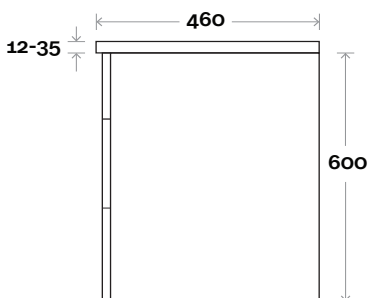

MARQUIS

Mariner

Mariner 7 1500mm double basin

Top Thickness
 Nova Acrylic Top: 25mm
 Silestone: 20mm
 Caesarstone: 20mm
 Dekton: 12mm
 Symphony: 20mm
 Timber: 30-35mm
 (Above counter only)

Note:
 • Nova waste centre: 400mm
 • Stone & Timber waste centre: 400mm std (may vary depending on basin)

Plumbing allowance

Plumbing

Configuration

Kick

Legs

Wallmount

All measurements are in 'mm' and are approximate and to be used as a guide only. Installation preparations are not recommended without product onsite.

MARQUIS

Mariner

Mariner 8 1800mm single basin

Top Thickness
 Nova Acrylic Top: 25mm
 Silestone: 20mm
 Caesarstone: 20mm
 Dekton: 12mm
 Symphony: 20mm
 Timber: 30-35mm
 (Above counter only)

Note:
 • Nova waste centre: 900mm
 • Stone & Timber waste centre:
 900mm std (may vary depending on basin)