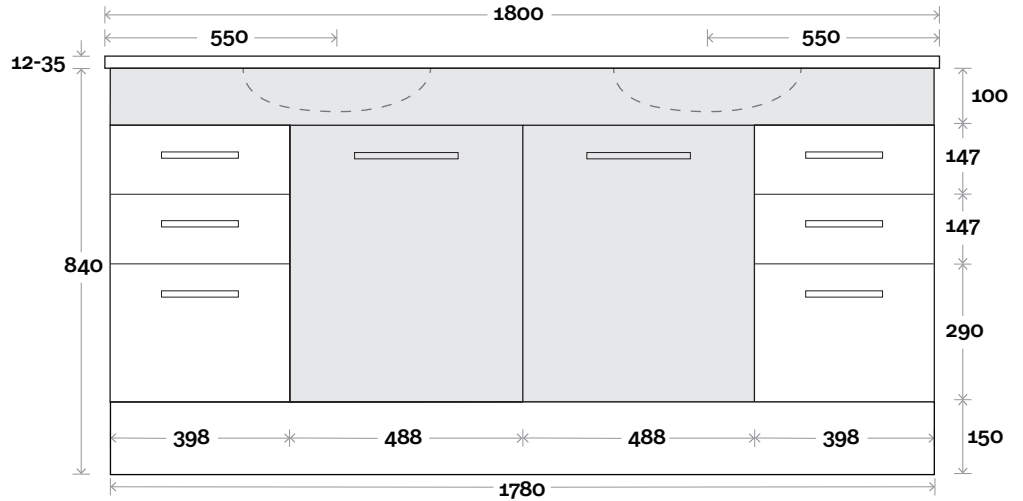

MARQUIS

Mariner

Mariner 9 1800mm double basin

Top Thickness
Nova Acrylic Top: 25mm
Silestone: 20mm
Caesarstone: 20mm
Dekton: 12mm
Symphony: 20mm
Timber: 30-35mm
(Above counter only)

Note:
• Nova waste centre: 550mm
• Stone & Timber waste centre:
550mm std (may vary depending on basin)

Plumbing allowance

Plumbing

Configuration

Kick