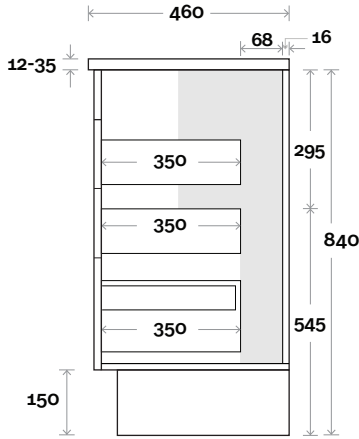

MARQUIS

Mariner

Mariner 10 600mm all drawer centre basin

Top Thickness

- Nova Acrylic Top: 25mm
- Casa Ceramic Top: 20mm
- Elipta Acrylic Top: 25mm
- Silestone: 20mm
- Caesarstone: 20mm
- Dekton: 12mm
- Symphony: 20mm
- Timber: 30-35mm
(Above counter only)

Note:

- Nova waste centre: 300mm
- Casa waste centre: 300mm
- Elipta waste centre: 300mm
- Stone & Timber waste centre: 300mm std (may vary depending on basin)

■ Plumbing allowance

Plumbing

Configuration

Kick

Legs

Wallmount

Top Drawer Box

All measurements are in 'mm' and are approximate and to be used as a guide only. Installation preparations are not recommended without product onsite.

MARQUIS

Mariner

Mariner 11 750mm all drawer centre basin

Top Thickness
 Nova Acrylic Top: 25mm
 Casa Ceramic Top: 20mm
 Elipta Acrylic Top: 25mm
 Silestone: 20mm
 Caesarstone: 20mm
 Dekton: 12mm
 Symphony: 20mm
 Timber: 30-35mm
 (Above counter only)

Note:
 •Nova waste centre: 375mm
 •Casa waste centre: 375mm
 •Elipta waste centre: 375mm
 •Stone & Timber waste centre:
 375mm Std (may vary depending on basin)