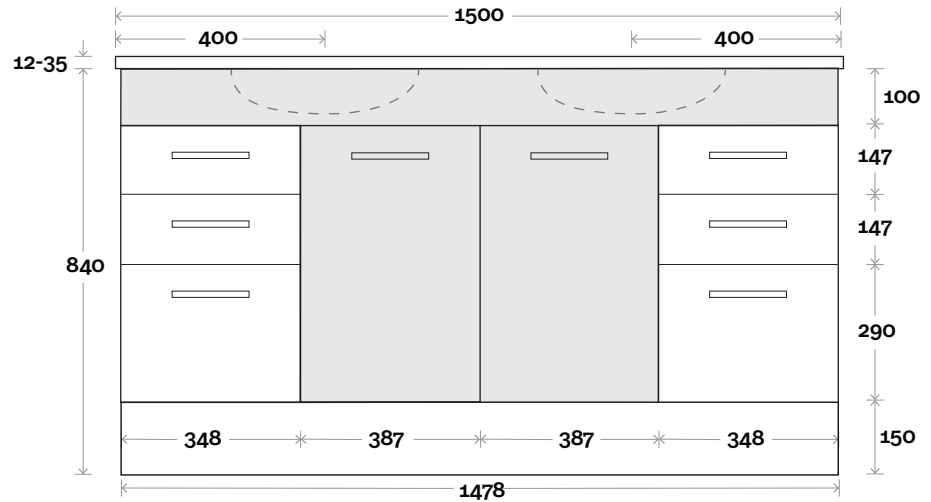

MARQUIS

Mariner

Mariner 7 1500mm double basin

Top Thickness
Nova Acrylic Top: 25mm
Silestone: 20mm
Caesarstone: 20mm
Dekton: 12mm
Symphony: 20mm
Timber: 30-35mm
(Above counter only)

Note:
• Nova waste centre: 400mm
• Stone & Timber waste centre: 400mm std (may vary depending on basin)

Plumbing allowance

Plumbing

Configuration

Kick