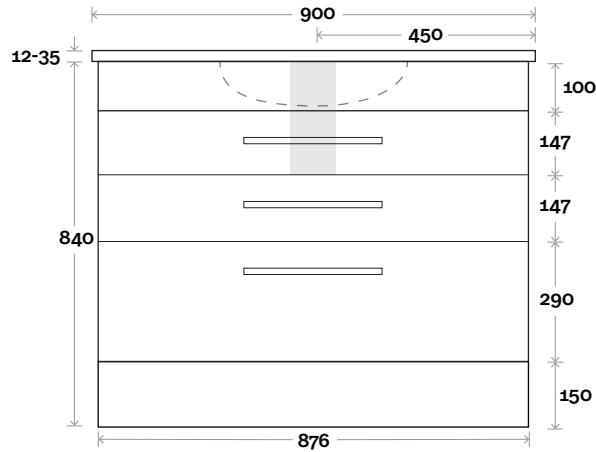

Top Thickness
 Nova Acrylic Top: 25mm
 Casa Ceramic Top: 20mm
 Elipta Acrylic Top: 25mm
 Silestone: 20mm
 Caesarstone: 20mm
 Dekton: 12mm
 Symphony: 20mm
 Timber: 30-35mm
 (Above counter only)

Note:
 •Nova waste centre: 375mm
 •Casa waste centre: 375mm
 •Elipta waste centre: 375mm
 •Stone & Timber waste centre:
 375mm Std (may vary depending on basin)

MARQUIS

Mariner

Mariner 12 900mm all drawer centre basin

Top Thickness
 Nova Acrylic Top: 25mm
 Casa Ceramic Top: 20mm
 Elipta Acrylic Top: 25mm
 Silestone: 20mm
 Caesarstone: 20mm
 Dekton: 12mm
 Symphony: 20mm
 Timber: 30-35mm
 (Above counter only)

Note:
 •Nova waste centre: 450mm
 •Casa waste centre: 450mm
 •Elipta waste centre: 450mm
 •Stone & Timber waste centre: 450mm std (may vary depending on basin)

Plumbing allowance

Plumbing

Configuration

Kick

Top Thickness

Nova Acrylic Top: 25mm
 Casa Ceramic Top: 20mm
 Elipta Acrylic Top: 25mm
 Silestone: 20mm
 Caesarstone: 20mm
 Dekton: 12mm
 Symphony: 20mm
 Timber: 30-35mm
 (Above counter only)

Note:

- Nova waste centre: 600mm
- Casa waste centre: 600mm
- Elipta waste centre: 600mm
- Stone & Timber waste centre: 600mm std (may vary depending on basin)