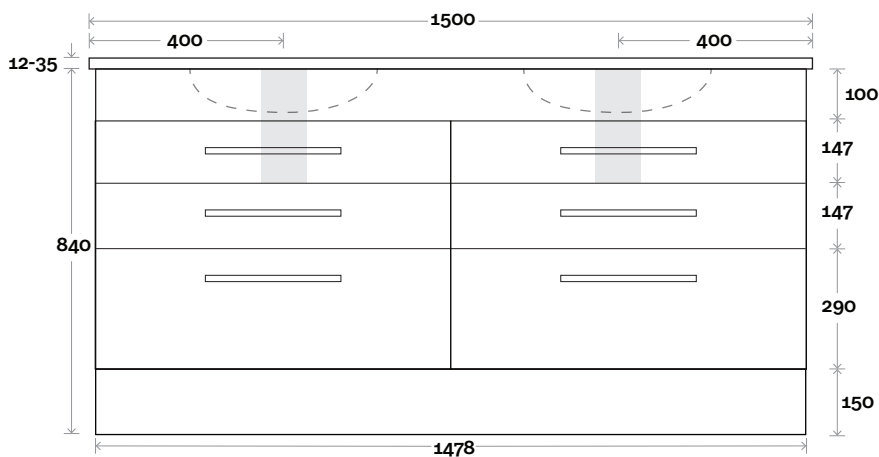

Top Thickness
 Nova Acrylic Top: 25mm
 Casa Ceramic Top: 20mm
 Elipta Acrylic Top: 25mm
 Silestone: 20mm
 Caesarstone: 20mm
 Dekton: 12mm
 Symphony: 20mm
 Timber: 30-35mm
 (Above counter only)

Note:
 •Nova waste centre: 750mm
 •Casa waste centre: 750mm
 •Elipta waste centre: 750mm
 •Stone & Timber waste centre:
 750mm Std (may vary depending on basin)

MARQUIS

Mariner

Mariner 15 1500mm all drawer double basin

Top Thickness
 Nova Acrylic Top: 25mm
 Casa Ceramic Top: 20mm
 Elipta Acrylic Top: 25mm
 Silestone: 20mm
 Caesarstone: 20mm
 Dekton: 12mm
 Symphony: 20mm
 Timber: 30-35mm
 (Above counter only)

Note:
 •Nova waste centre: 400mm
 •Casa waste centre: 400mm
 •Elipta waste centre: 400mm
 •Stone & Timber waste centre: 400mm std (may vary depending on basin)

Plumbing allowance

Plumbing

Configuration

Kick

Legs

Wallmount

Top Drawer Box

MARQUIS

Mariner

Mariner 16 1800mm all drawer single basin

Top Thickness
 Nova Acrylic Top: 25mm
 Casa Ceramic Top: 20mm
 Elipta Acrylic Top: 25mm
 Silestone: 20mm
 Caesarstone: 20mm
 Dekton: 12mm
 Symphony: 20mm
 Timber: 30-35mm
 (Above counter only)