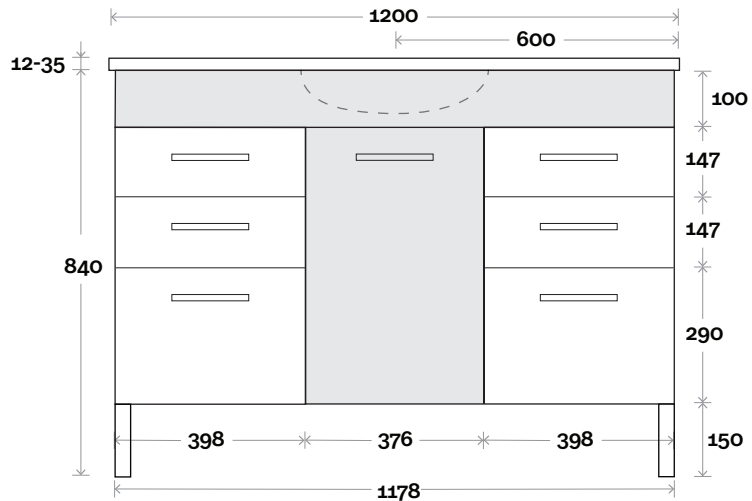

Top Thickness
 Nova Acrylic Top: 25mm
 Casa Ceramic Top: 20mm
 Elipta Acrylic Top: 25mm
 Silestone: 20mm
 Caesarstone: 20mm
 Dekton: 12mm
 Symphony: 20mm
 Timber: 30-35mm
 (Above counter only)

Note:
 •Nova waste centre: 600mm
 •Casa waste centre: 600mm
 •Elipta waste centre: 600mm
 •Stone & Timber waste centre: 600mm Std (may vary depending on basin)

■ Plumbing allowance

Plumbing

Configuration

Kick

Legs

Wallmount

All measurements are in 'mm' and are approximate and to be used as a guide only. Installation preparations are not recommended without product onsite.

MARQUIS

Mariner

Mariner 4D 1200mm double basin

Top Thickness
 Nova Acrylic Top: 25mm
 Silestone: 20mm
 Caesarstone: 20mm
 Dekton: 12mm
 Symphony: 20mm
 Timber: 30-35mm
 (Above counter only)

Note:
 • Nova waste centre: 300mm
 • Stone & Timber waste centre:
 300mm std (may vary depending on basin)