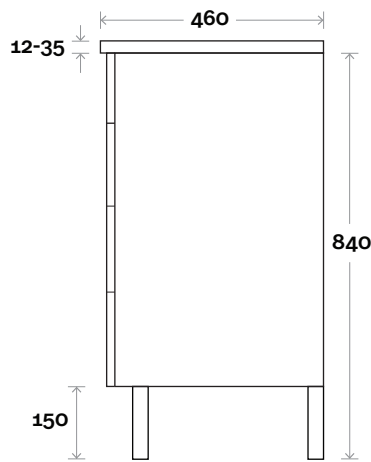

MARQUIS

Mariner

Mariner 9 1800mm double basin

Top Thickness
 Nova Acrylic Top: 25mm
 Silestone: 20mm
 Caesarstone: 20mm
 Dekton: 12mm
 Symphony: 20mm
 Timber: 30-35mm
 (Above counter only)

Note:
 • Nova waste centre: 550mm
 • Stone & Timber waste centre:
 550mm std (may vary depending on basin)

Plumbing allowance

Plumbing

Configuration

Kick

Legs

Wallmount

All measurements are in 'mm' and are approximate and to be used as a guide only. Installation preparations are not recommended without product onsite.

MARQUIS

Mariner

Mariner 10 600mm all drawer centre basin

Top Thickness

- Nova Acrylic Top: 25mm
- Casa Ceramic Top: 20mm
- Elipta Acrylic Top: 25mm
- Silestone: 20mm
- Caesarstone: 20mm
- Dekton: 12mm
- Symphony: 20mm
- Timber: 30-35mm
(Above counter only)

Note:

- Nova waste centre: 300mm
- Casa waste centre: 300mm
- Elipta waste centre: 300mm
- Stone & Timber waste centre: 300mm std (may vary depending on basin)

■ Plumbing allowance

Plumbing

Configuration

Kick