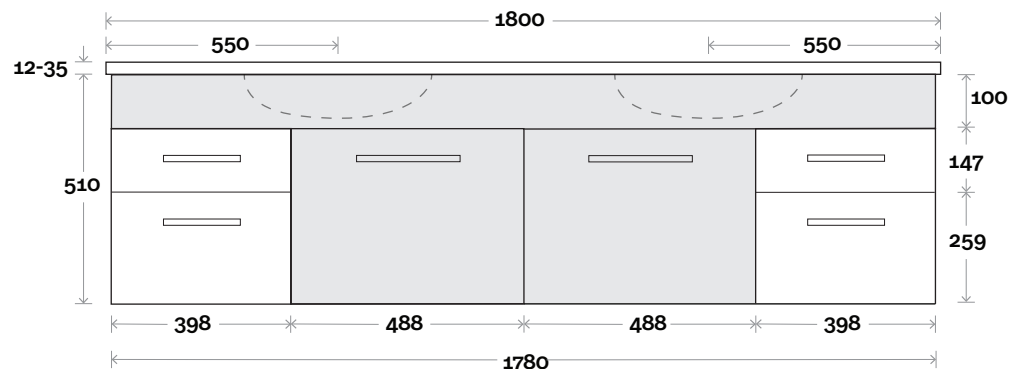

Plumbing allowance

Plumbing

Configuration

Kick

Legs

Wallmount

All measurements are in 'mm' and are approximate and to be used as a guide only. Installation preparations are not recommended without product onsite.

MARQUIS

Mariner

Mariner 10 600mm all drawer centre basin

Top Thickness

- Nova Acrylic Top: 25mm
- Casa Ceramic Top: 20mm
- Elipta Acrylic Top: 25mm
- Silestone: 20mm
- Caesarstone: 20mm
- Dekton: 12mm
- Symphony: 20mm
- Timber: 30-35mm
(Above counter only)