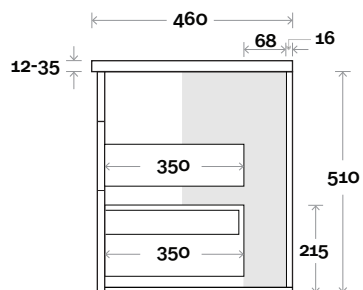

Legs

Wallmount

Top Drawer Box

MARQUIS

Mariner

Mariner 16 1800mm all drawer single basin

Top Thickness
 Nova Acrylic Top: 25mm
 Casa Ceramic Top: 20mm
 Elipta Acrylic Top: 25mm
 Silestone: 20mm
 Caesarstone: 20mm
 Dekton: 12mm
 Symphony: 20mm
 Timber: 30-35mm
 (Above counter only)

Legs

Wallmount

Top Drawer Box

All measurements are in 'mm' and are approximate and to be used as a guide only. Installation preparations are not recommended without product onsite.

MARQUIS

Mariner

Mariner 17 1800mm all drawer double basin

Top Thickness
 Nova Acrylic Top: 25mm
 Casa Ceramic Top: 20mm
 Elipta Acrylic Top: 25mm
 Silestone: 20mm
 Caesarstone: 20mm
 Dekton: 12mm
 Symphony: 20mm
 Timber: 30-35mm
 (Above counter only)

Note:
 •Nova waste centre: 550mm
 •Casa waste centre: 550mm
 •Elipta waste centre: 550mm
 •Stone & Timber waste centre: 550mm std (may vary depending on basin)

Plumbing allowance

Plumbing

Configuration

Kick

Legs

Wallmount

Top Drawer Box

All measurements are in 'mm' and are approximate and to be used as a guide only. Installation preparations are not recommended without product onsite.