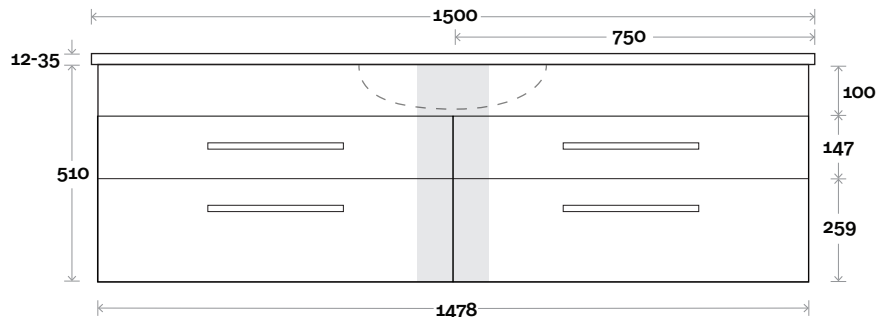

Top Thickness
 Nova Acrylic Top: 25mm
 Casa Ceramic Top: 20mm
 Elipta Acrylic Top: 25mm
 Silestone: 20mm
 Caesarstone: 20mm
 Dekton: 12mm
 Symphony: 20mm
 Timber: 30-35mm
 (Above counter only)

Note:
 •Nova waste centre: 750mm
 •Casa waste centre: 750mm
 •Elipta waste centre: 750mm
 •Stone & Timber waste centre:
 750mm Std (may vary depending on basin)

■ Plumbing allowance

Plumbing

Configuration

Kick

Legs

Wallmount

Top Drawer Box

All measurements are in 'mm' and are approximate and to be used as a guide only. Installation preparations are not recommended without product onsite.

MARQUIS

Mariner

Mariner 15 1500mm all drawer double basin

Top Thickness
 Nova Acrylic Top: 25mm
 Casa Ceramic Top: 20mm
 Elipta Acrylic Top: 25mm
 Silestone: 20mm
 Caesarstone: 20mm
 Dekton: 12mm
 Symphony: 20mm
 Timber: 30-35mm
 (Above counter only)

Top Thickness
 Nova Acrylic Top: 25mm
 Casa Ceramic Top: 20mm
 Elipta Acrylic Top: 25mm
 Silestone: 20mm
 Caesarstone: 20mm
 Dekton: 12mm
 Symphony: 20mm
 Timber: 30-35mm
 (Above counter only)

Note:
 •Nova waste centre: 550mm
 •Casa waste centre: 550mm
 •Elipta waste centre: 550mm
 •Stone & Timber waste centre: 550mm std (may vary depending on basin)