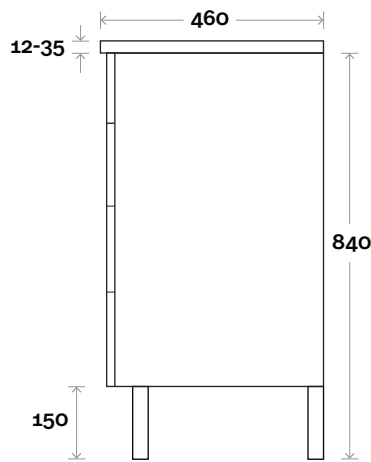

MARQUIS

Mariner

Mariner 5 1200mm off centre basin

Top Thickness
Nova Acrylic Top: 25mm
Silestone: 20mm
Caesarstone: 20mm
Dekton: 12mm
Symphony: 20mm
Timber: 30-35mm
(Above counter only)

Note:
• Nova waste centre: 350mm
• Stone & Timber waste centre: 350mm std (may vary depending on basin)
• Left or Right hand bowl

Plumbing allowance

Plumbing

Configuration

Kick

Legs

Wallmount