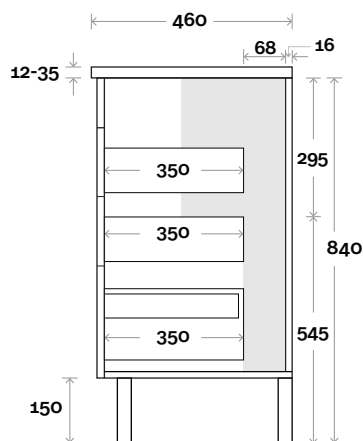

Top Thickness
 Nova Acrylic Top: 25mm
 Casa Ceramic Top: 20mm
 Elipta Acrylic Top: 25mm
 Silestone: 20mm
 Caesarstone: 20mm
 Dekton: 12mm
 Symphony: 20mm
 Timber: 30-35mm
 (Above counter only)

Note:
 •Nova waste centre: 750mm
 •Casa waste centre: 750mm
 •Elipta waste centre: 750mm
 •Stone & Timber waste centre:
 750mm Std (may vary depending on basin)

MARQUIS

Mariner

Mariner 15 1500mm all drawer double basin

Top Thickness
 Nova Acrylic Top: 25mm
 Casa Ceramic Top: 20mm
 Elipta Acrylic Top: 25mm
 Silestone: 20mm
 Caesarstone: 20mm
 Dekton: 12mm
 Symphony: 20mm
 Timber: 30-35mm
 (Above counter only)

Note:
 •Nova waste centre: 400mm
 •Casa waste centre: 400mm
 •Elipta waste centre: 400mm
 •Stone & Timber waste centre: 400mm std (may vary depending on basin)

Plumbing allowance

Plumbing

Configuration

Kick

Legs

Wallmount

Top Drawer Box

MARQUIS

Mariner

Mariner 16 1800mm all drawer single basin

Top Thickness
 Nova Acrylic Top: 25mm
 Casa Ceramic Top: 20mm
 Elipta Acrylic Top: 25mm
 Silestone: 20mm
 Caesarstone: 20mm
 Dekton: 12mm
 Symphony: 20mm
 Timber: 30-35mm
 (Above counter only)