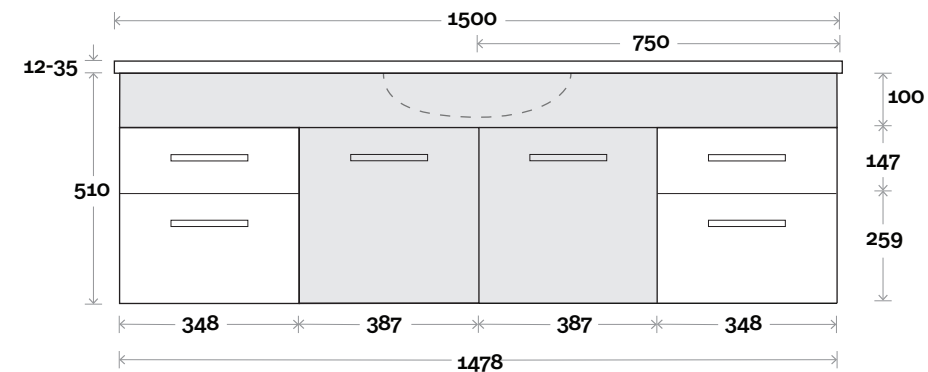

Plumbing allowance

Plumbing

Configuration

Kick

Legs

Wallmount

All measurements are in 'mm' and are approximate and to be used as a guide only. Installation preparations are not recommended without product onsite.

MARQUIS

Mariner

Mariner 7 1500mm double basin

Top Thickness
 Nova Acrylic Top: 25mm
 Silestone: 20mm
 Caesarstone: 20mm
 Dekton: 12mm
 Symphony: 20mm
 Timber: 30-35mm
 (Above counter only)

Note:
 • Nova waste centre: 400mm
 • Stone & Timber waste centre: 400mm std (may vary depending on basin)