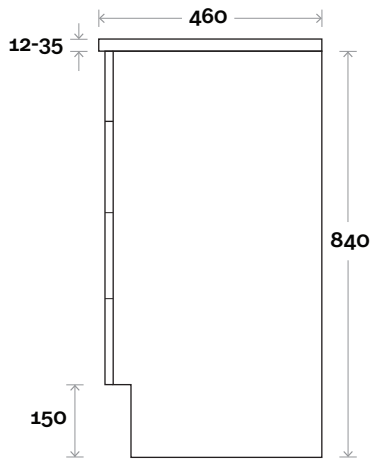

MARQUIS

Mariner

Mariner 8 1800mm single basin

Top Thickness
Nova Acrylic Top: 25mm
Silestone: 20mm
Caesarstone: 20mm
Dekton: 12mm
Symphony: 20mm
Timber: 30-35mm
(Above counter only)

Note:
• Nova waste centre: 900mm
• Stone & Timber waste centre:
900mm std (may vary depending on basin)

Plumbing allowance

Plumbing

Configuration

Kick