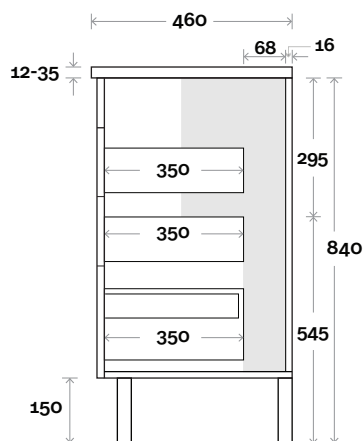

Legs

Wallmount

Top Drawer Box

MARQUIS

Mariner

Mariner 16 1800mm all drawer single basin

Top Thickness
 Nova Acrylic Top: 25mm
 Casa Ceramic Top: 20mm
 Elipta Acrylic Top: 25mm
 Silestone: 20mm
 Caesarstone: 20mm
 Dekton: 12mm
 Symphony: 20mm
 Timber: 30-35mm
 (Above counter only)

Legs

Wallmount

Top Drawer Box

All measurements are in 'mm' and are approximate and to be used as a guide only. Installation preparations are not recommended without product onsite.

MARQUIS

Mariner

Mariner 17 1800mm all drawer double basin

Top Thickness
 Nova Acrylic Top: 25mm
 Casa Ceramic Top: 20mm
 Elipta Acrylic Top: 25mm
 Silestone: 20mm
 Caesarstone: 20mm
 Dekton: 12mm
 Symphony: 20mm
 Timber: 30-35mm
 (Above counter only)

Note:
 •Nova waste centre: 550mm
 •Casa waste centre: 550mm
 •Elipta waste centre: 550mm
 •Stone & Timber waste centre: 550mm std (may vary depending on basin)

Plumbing allowance

Plumbing

Configuration

Kick

Legs

Wallmount

Top Drawer Box

All measurements are in 'mm' and are approximate and to be used as a guide only. Installation preparations are not recommended without product onsite.