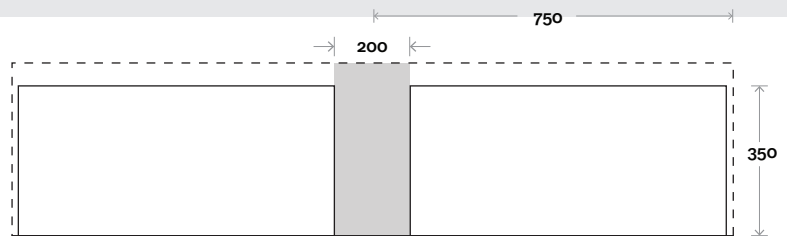

Top Thickness
 Nova Acrylic Top: 25mm
 Casa Ceramic Top: 20mm
 Elipta Acrylic Top: 25mm
 Silestone: 20mm
 Caesarstone: 20mm
 Dekton: 12mm
 Symphony: 20mm
 Timber: 30-35mm
 (Above counter only)

Note:
 •Nova waste centre: 750mm
 •Casa waste centre: 750mm
 •Elipta waste centre: 750mm
 •Stone & Timber waste centre:
 750mm Std (may vary depending on basin)

■ Plumbing allowance

Plumbing

Configuration

Kick

Legs

Wallmount

Top Drawer Box

All measurements are in 'mm' and are approximate and to be used as a guide only. Installation preparations are not recommended without product onsite.

MARQUIS

Mariner

Mariner 15 1500mm all drawer double basin

Top Thickness
 Nova Acrylic Top: 25mm
 Casa Ceramic Top: 20mm
 Elipta Acrylic Top: 25mm
 Silestone: 20mm
 Caesarstone: 20mm
 Dekton: 12mm
 Symphony: 20mm
 Timber: 30-35mm
 (Above counter only)