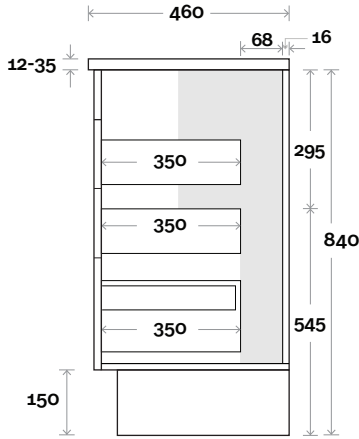

MARQUIS

Mariner

Mariner 13D 1200mm all drawer double basin

Top Thickness
Nova Acrylic Top: 25mm
Casa Ceramic Top: 20mm
Elipta Acrylic Top: 25mm
Silestone: 20mm
Caesarstone: 20mm
Dekton: 12mm
Symphony: 20mm
Timber: 30-35mm
(Above counter only)

Note:
•Nova waste centre: 300mm
•Casa waste centre: 300mm
•Elipta waste centre: 300mm
•Stone & Timber waste centre:
300mm std (may vary depending on basin)

■ Plumbing allowance

Plumbing

Configuration

Kick