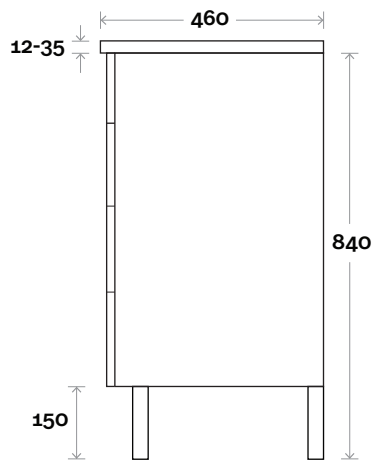

MARQUIS

Mariner

Mariner 3 900mm off centre basin

Top Thickness
Nova Acrylic Top: 25mm
Casa Ceramic Top: 20mm
Elipta Acrylic Top: 25mm
Silestone: 20mm
Caesarstone: 20mm
Dekton: 12mm
Symphony: 20mm
Timber: 30-35mm
(Above counter only)

Note:
• Nova waste centre: 300mm
• Casa waste centre: 300mm
• Elipta waste centre: 300mm
• Stone & Timber waste centre:
300mm std (may vary depending on basin)
• Left or Right hand bowl

Plumbing allowance

Plumbing

Configuration

Kick

Legs

Wallmount