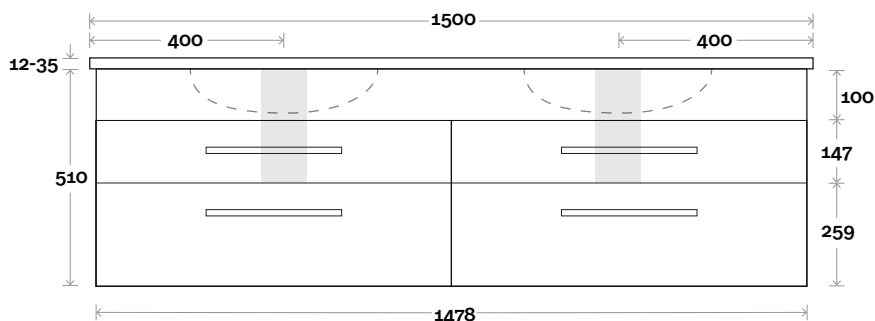

MARQUIS

Mariner

Mariner 15 1500mm all drawer double basin

Top Thickness
 Nova Acrylic Top: 25mm
 Casa Ceramic Top: 20mm
 Elipta Acrylic Top: 25mm
 Silestone: 20mm
 Caesarstone: 20mm
 Dekton: 12mm
 Symphony: 20mm
 Timber: 30-35mm
 (Above counter only)

Note:
 •Nova waste centre: 400mm
 •Casa waste centre: 400mm
 •Elipta waste centre: 400mm
 •Stone & Timber waste centre: 400mm std (may vary depending on basin)

Plumbing allowance

Plumbing

Configuration

Kick

Legs

Wallmount

Top Drawer Box

MARQUIS

Mariner

Mariner 16 1800mm all drawer single basin

Top Thickness
 Nova Acrylic Top: 25mm
 Casa Ceramic Top: 20mm
 Elipta Acrylic Top: 25mm
 Silestone: 20mm
 Caesarstone: 20mm
 Dekton: 12mm
 Symphony: 20mm
 Timber: 30-35mm
 (Above counter only)

Note:
 •Nova waste centre: 900mm
 •Casa waste centre: 900mm
 •Elipta waste centre: 900mm
 •Stone & Timber waste centre: 900mm std (may vary depending on basin)

Plumbing allowance

Plumbing

Configuration

Kick