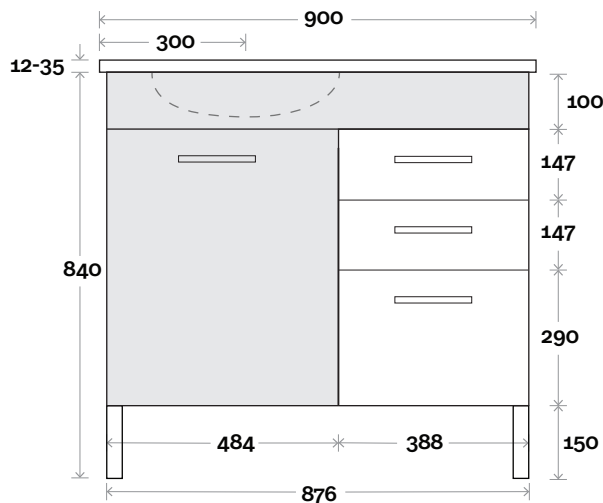

MARQUIS

Mariner

Mariner 3 900mm off centre basin

Top Thickness
Nova Acrylic Top: 25mm
Casa Ceramic Top: 20mm
Elipta Acrylic Top: 25mm
Silestone: 20mm
Caesarstone: 20mm
Dekton: 12mm
Symphony: 20mm
Timber: 30-35mm
(Above counter only)

Note:
• Nova waste centre: 300mm
• Casa waste centre: 300mm
• Elipta waste centre: 300mm
• Stone & Timber waste centre:
300mm std (may vary depending on basin)
• Left or Right hand bowl

Plumbing allowance

Plumbing

Configuration

Kick

Legs

Wallmount