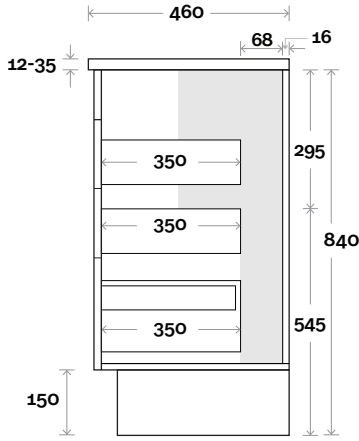

Legs

Wallmount

Top Drawer Box

MARQUIS

Mariner

Mariner 16 1800mm all drawer single basin

Top Thickness
 Nova Acrylic Top: 25mm
 Casa Ceramic Top: 20mm
 Elipta Acrylic Top: 25mm
 Silestone: 20mm
 Caesarstone: 20mm
 Dekton: 12mm
 Symphony: 20mm
 Timber: 30-35mm
 (Above counter only)

Note:
 •Nova waste centre: 900mm
 •Casa waste centre: 900mm
 •Elipta waste centre: 900mm
 •Stone & Timber waste centre: 900mm std (may vary depending on basin)

Plumbing allowance

Plumbing

Configuration

Kick

Legs

Wallmount

Top Drawer Box

All measurements are in 'mm' and are approximate and to be used as a guide only. Installation preparations are not recommended without product onsite.

MARQUIS

Mariner

Mariner 17 1800mm all drawer double basin

Top Thickness
 Nova Acrylic Top: 25mm
 Casa Ceramic Top: 20mm
 Elipta Acrylic Top: 25mm
 Silestone: 20mm
 Caesarstone: 20mm
 Dekton: 12mm
 Symphony: 20mm
 Timber: 30-35mm
 (Above counter only)

Note:
 •Nova waste centre: 550mm
 •Casa waste centre: 550mm
 •Elipta waste centre: 550mm
 •Stone & Timber waste centre: 550mm std (may vary depending on basin)