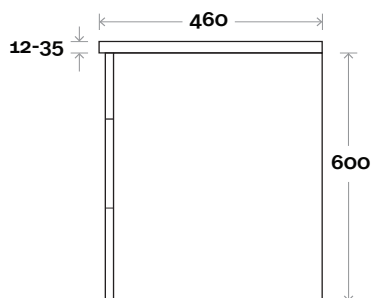

MARQUIS

Mariner

Mariner 3 900mm off centre basin

Top Thickness
Nova Acrylic Top: 25mm
Casa Ceramic Top: 20mm
Elipta Acrylic Top: 25mm
Silestone: 20mm
Caesarstone: 20mm
Dekton: 12mm
Symphony: 20mm
Timber: 30-35mm
(Above counter only)

Note:
• Nova waste centre: 300mm
• Casa waste centre: 300mm
• Elipta waste centre: 300mm
• Stone & Timber waste centre:
300mm std (may vary depending on basin)
• Left or Right hand bowl

Plumbing allowance

Plumbing

Configuration

Kick

Legs

Wallmount