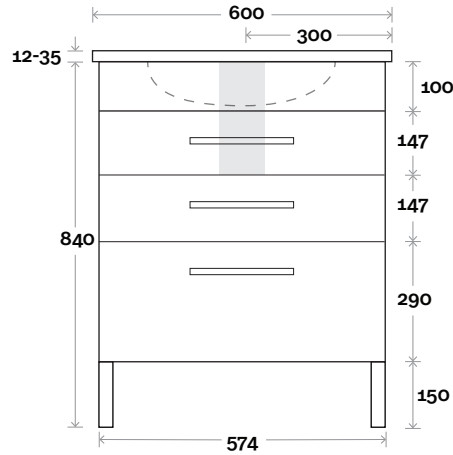

MARQUIS

Mariner

Mariner 10 600mm all drawer centre basin

Top Thickness

- Nova Acrylic Top: 25mm
- Casa Ceramic Top: 20mm
- Elipta Acrylic Top: 25mm
- Silestone: 20mm
- Caesarstone: 20mm
- Dekton: 12mm
- Symphony: 20mm
- Timber: 30-35mm
(Above counter only)

Note:

- Nova waste centre: 300mm
- Casa waste centre: 300mm
- Elipta waste centre: 300mm
- Stone & Timber waste centre: 300mm std (may vary depending on basin)

■ Plumbing allowance

Plumbing

Configuration

Kick

Legs

Wallmount

Top Drawer Box

All measurements are in 'mm' and are approximate and to be used as a guide only. Installation preparations are not recommended without product onsite.

MARQUIS

Mariner

Mariner 11 750mm all drawer centre basin

Top Thickness
 Nova Acrylic Top: 25mm
 Casa Ceramic Top: 20mm
 Elipta Acrylic Top: 25mm
 Silestone: 20mm
 Caesarstone: 20mm
 Dekton: 12mm
 Symphony: 20mm
 Timber: 30-35mm
 (Above counter only)

Note:
 •Nova waste centre: 375mm
 •Casa waste centre: 375mm
 •Elipta waste centre: 375mm
 •Stone & Timber waste centre:
 375mm Std (may vary depending on basin)