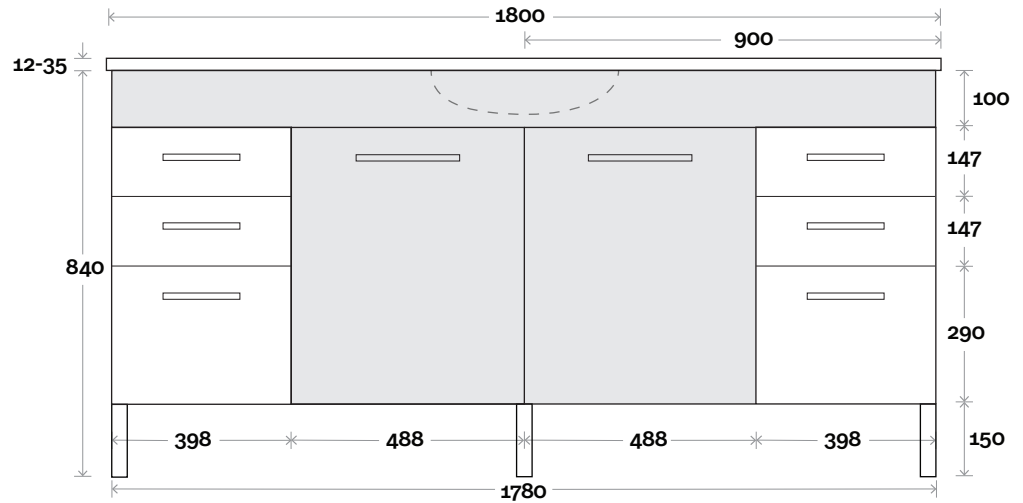

Plumbing allowance

Plumbing

Configuration

Kick

Legs

Wallmount

All measurements are in 'mm' and are approximate and to be used as a guide only. Installation preparations are not recommended without product onsite.

MARQUIS

Mariner

Mariner 9 1800mm double basin

Top Thickness
 Nova Acrylic Top: 25mm
 Silestone: 20mm
 Caesarstone: 20mm
 Dekton: 12mm
 Symphony: 20mm
 Timber: 30-35mm
 (Above counter only)

Note:
 • Nova waste centre: 550mm
 • Stone & Timber waste centre:
 550mm std (may vary depending on basin)