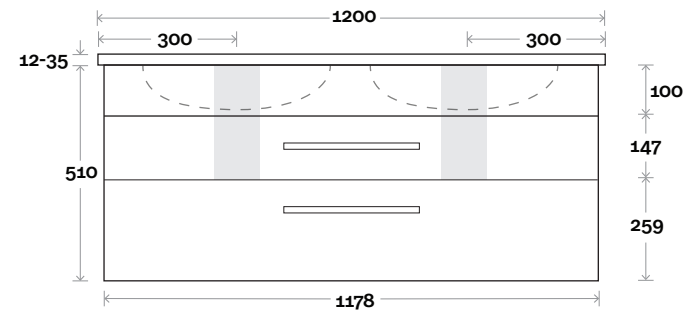

MARQUIS

Mariner

Mariner 13D 1200mm all drawer double basin

Top Thickness
 Nova Acrylic Top: 25mm
 Casa Ceramic Top: 20mm
 Elipta Acrylic Top: 25mm
 Silestone: 20mm
 Caesarstone: 20mm
 Dekton: 12mm
 Symphony: 20mm
 Timber: 30-35mm
 (Above counter only)

Note:
 •Nova waste centre: 300mm
 •Casa waste centre: 300mm
 •Elipta waste centre: 300mm
 •Stone & Timber waste centre:
 300mm std (may vary depending on basin)

■ Plumbing allowance

Plumbing

Configuration

Kick

Legs

Wallmount

Top Drawer Box

All measurements are in 'mm' and are approximate and to be used as a guide only. Installation preparations are not recommended without product onsite.

MARQUIS

Mariner

Mariner 14 1500mm all drawer single basin

Top Thickness
 Nova Acrylic Top: 25mm
 Casa Ceramic Top: 20mm
 Elipta Acrylic Top: 25mm
 Silestone: 20mm
 Caesarstone: 20mm
 Dekton: 12mm
 Symphony: 20mm
 Timber: 30-35mm
 (Above counter only)

Note:
 •Nova waste centre: 750mm
 •Casa waste centre: 750mm
 •Elipta waste centre: 750mm
 •Stone & Timber waste centre:
 750mm Std (may vary depending on basin)