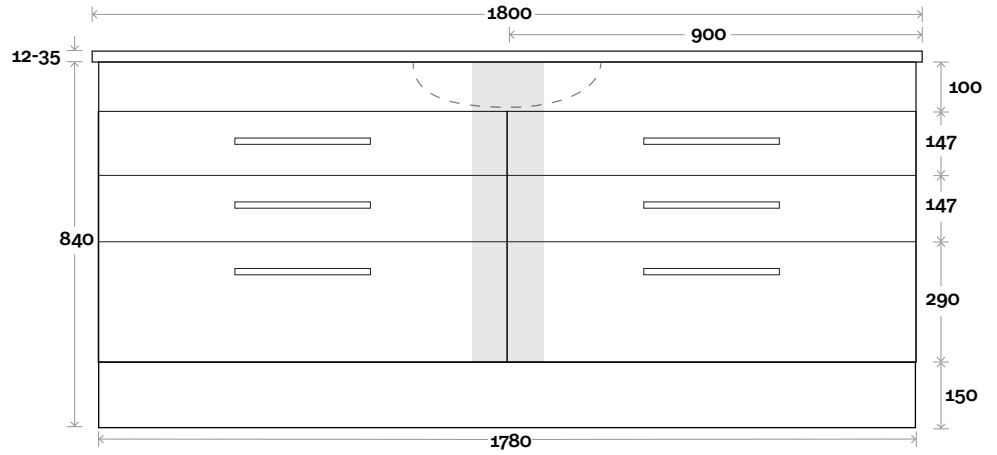

Legs

Wallmount

Top Drawer Box

MARQUIS

Mariner

Mariner 16 1800mm all drawer single basin

Top Thickness
 Nova Acrylic Top: 25mm
 Casa Ceramic Top: 20mm
 Elipta Acrylic Top: 25mm
 Silestone: 20mm
 Caesarstone: 20mm
 Dekton: 12mm
 Symphony: 20mm
 Timber: 30-35mm
 (Above counter only)

Note:
 •Nova waste centre: 900mm
 •Casa waste centre: 900mm
 •Elipta waste centre: 900mm
 •Stone & Timber waste centre: 900mm std (may vary depending on basin)

Plumbing allowance

Plumbing

Configuration

Kick

Legs

Wallmount

Top Drawer Box

All measurements are in 'mm' and are approximate and to be used as a guide only. Installation preparations are not recommended without product onsite.

MARQUIS

Mariner

Mariner 17 1800mm all drawer double basin

Top Thickness
 Nova Acrylic Top: 25mm
 Casa Ceramic Top: 20mm
 Elipta Acrylic Top: 25mm
 Silestone: 20mm
 Caesarstone: 20mm
 Dekton: 12mm
 Symphony: 20mm
 Timber: 30-35mm
 (Above counter only)

Note:
 •Nova waste centre: 550mm
 •Casa waste centre: 550mm
 •Elipta waste centre: 550mm
 •Stone & Timber waste centre: 550mm std (may vary depending on basin)