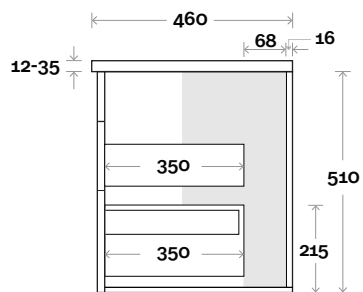

Top Thickness
 Nova Acrylic Top: 25mm
 Casa Ceramic Top: 20mm
 Elipta Acrylic Top: 25mm
 Silestone: 20mm
 Caesarstone: 20mm
 Dekton: 12mm
 Symphony: 20mm
 Timber: 30-35mm
 (Above counter only)

Note:
 •Nova waste centre: 750mm
 •Casa waste centre: 750mm
 •Elipta waste centre: 750mm
 •Stone & Timber waste centre:
 750mm Std (may vary depending on basin)

MARQUIS

Mariner

Mariner 15 1500mm all drawer double basin

Top Thickness
 Nova Acrylic Top: 25mm
 Casa Ceramic Top: 20mm
 Elipta Acrylic Top: 25mm
 Silestone: 20mm
 Caesarstone: 20mm
 Dekton: 12mm
 Symphony: 20mm
 Timber: 30-35mm
 (Above counter only)

Note:
 •Nova waste centre: 400mm
 •Casa waste centre: 400mm
 •Elipta waste centre: 400mm
 •Stone & Timber waste centre: 400mm std (may vary depending on basin)

Plumbing allowance

Plumbing

Configuration

Kick

Legs

Wallmount

Top Drawer Box

MARQUIS

Mariner

Mariner 16 1800mm all drawer single basin

Top Thickness
 Nova Acrylic Top: 25mm
 Casa Ceramic Top: 20mm
 Elipta Acrylic Top: 25mm
 Silestone: 20mm
 Caesarstone: 20mm
 Dekton: 12mm
 Symphony: 20mm
 Timber: 30-35mm
 (Above counter only)