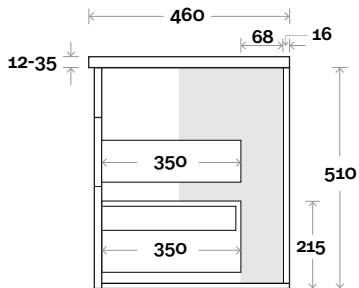

MARQUIS

Mariner

Mariner 10 600mm all drawer centre basin

Top Thickness

- Nova Acrylic Top: 25mm
- Casa Ceramic Top: 20mm
- Elipta Acrylic Top: 25mm
- Silestone: 20mm
- Caesarstone: 20mm
- Dekton: 12mm
- Symphony: 20mm
- Timber: 30-35mm
(Above counter only)

Note:

- Nova waste centre: 300mm
- Casa waste centre: 300mm
- Elipta waste centre: 300mm
- Stone & Timber waste centre: 300mm std (may vary depending on basin)

■ Plumbing allowance

Plumbing

Configuration

Kick

Legs

Wallmount

Top Drawer Box

All measurements are in 'mm' and are approximate and to be used as a guide only. Installation preparations are not recommended without product onsite.

MARQUIS

Mariner

Mariner 11 750mm all drawer centre basin

Top Thickness
 Nova Acrylic Top: 25mm
 Casa Ceramic Top: 20mm
 Elipta Acrylic Top: 25mm
 Silestone: 20mm
 Caesarstone: 20mm
 Dekton: 12mm
 Symphony: 20mm
 Timber: 30-35mm
 (Above counter only)

Note:
 •Nova waste centre: 375mm
 •Casa waste centre: 375mm
 •Elipta waste centre: 375mm
 •Stone & Timber waste centre:
 375mm Std (may vary depending on basin)