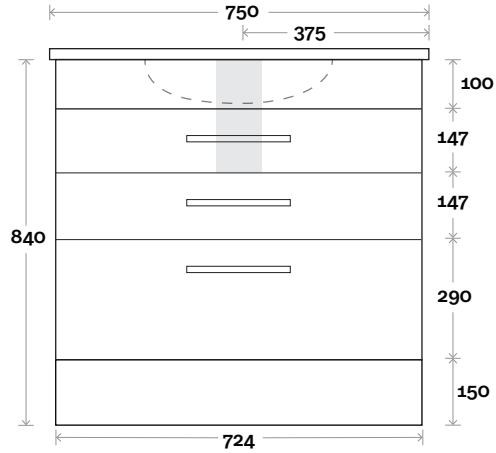

Legs

Wallmount

Top Drawer Box

All measurements are in 'mm' and are approximate and to be used as a guide only. Installation preparations are not recommended without product onsite.

MARQUIS

Mariner

Mariner 11 750mm all drawer centre basin

Top Thickness
 Nova Acrylic Top: 25mm
 Casa Ceramic Top: 20mm
 Elipta Acrylic Top: 25mm
 Silestone: 20mm
 Caesarstone: 20mm
 Dekton: 12mm
 Symphony: 20mm
 Timber: 30-35mm
 (Above counter only)

Note:
 •Nova waste centre: 375mm
 •Casa waste centre: 375mm
 •Elipta waste centre: 375mm
 •Stone & Timber waste centre:
 375mm Std (may vary depending on basin)

Plumbing allowance

Plumbing

Configuration

Kick

Legs

Wallmount

Top Drawer Box

All measurements are in 'mm' and are approximate and to be used as a guide only. Installation preparations are not recommended without product onsite.

MARQUIS

Mariner

Mariner 12 900mm all drawer centre basin

Top Thickness
 Nova Acrylic Top: 25mm
 Casa Ceramic Top: 20mm
 Elipta Acrylic Top: 25mm
 Silestone: 20mm
 Caesarstone: 20mm
 Dekton: 12mm
 Symphony: 20mm
 Timber: 30-35mm
 (Above counter only)