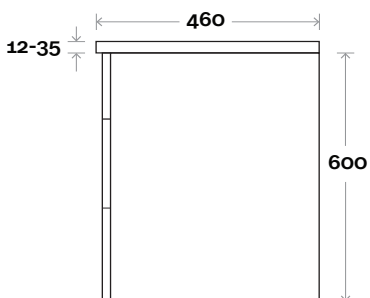

Note:
 • Nova waste centre: 300mm
 • Casa waste centre: 300mm
 • Elipta waste centre: 300mm
 • Stone & Timber waste centre:
 300mm std (may vary depending on basin)
 • Left or Right hand bowl

Plumbing allowance

Top Thickness
 Nova Acrylic Top: 25mm
 Casa Ceramic Top: 20mm
 Elipta Acrylic Top: 25mm
 Silestone: 20mm
 Caesarstone: 20mm
 Dekton: 12mm
 Symphony: 20mm
 Timber: 30-35mm
 (Above counter only)

Note:
 •Nova waste centre: 600mm
 •Casa waste centre: 600mm
 •Elipta waste centre: 600mm
 •Stone & Timber waste centre: 600mm Std (may vary depending on basin)

■ Plumbing allowance

Plumbing

Configuration

Kick

Legs

Wallmount

All measurements are in 'mm' and are approximate and to be used as a guide only. Installation preparations are not recommended without product onsite.

MARQUIS

Mariner

Mariner 4D 1200mm double basin

Top Thickness
 Nova Acrylic Top: 25mm
 Silestone: 20mm
 Caesarstone: 20mm
 Dekton: 12mm
 Symphony: 20mm
 Timber: 30-35mm
 (Above counter only)

Note:
 • Nova waste centre: 300mm
 • Stone & Timber waste centre:
 300mm std (may vary depending on basin)