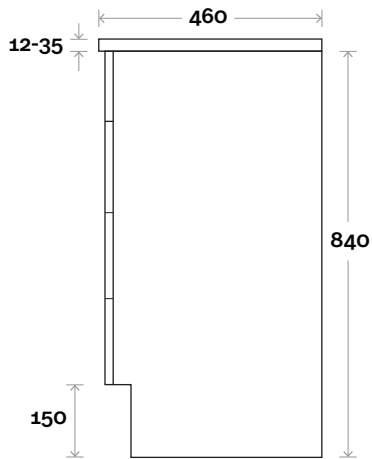

MARQUIS

Mariner

Mariner 4D 1200mm double basin

Top Thickness
Nova Acrylic Top: 25mm
Silestone: 20mm
Caesarstone: 20mm
Dekton: 12mm
Symphony: 20mm
Timber: 30-35mm
(Above counter only)

Note:
• Nova waste centre: 300mm
• Stone & Timber waste centre:
300mm std (may vary depending on basin)

Plumbing allowance

Plumbing

Configuration

Kick