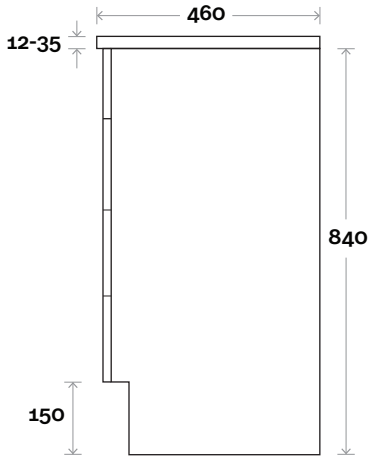

MARQUIS

Mariner

Mariner 1 750mm centre basin

Top Thickness

Nova Acrylic Top: 25mm
 Casa Ceramic Top: 20mm
 Elipta Acrylic Top: 25mm
 Silestone: 20mm
 Caesarstone: 20mm
 Dekton: 12mm
 Symphony: 20mm
 Timber: 30-35mm
 (Above counter only)

Note:

- Nova waste centre: 375mm
- Casa waste centre: 375mm
- Elipta waste centre: 375mm
- Stone & Timber waste centre: 375mm Std (may vary depending on basin)

Plumbing allowance

Plumbing

Configuration

Kick

Legs

Wallmount

MARQUIS

Mariner

Mariner 2 900mm centre basin

Top Thickness
 Nova Acrylic Top: 25mm
 Casa Ceramic Top: 20mm
 Elipta Acrylic Top: 25mm
 Silestone: 20mm
 Caesarstone: 20mm
 Dekton: 12mm
 Symphony: 20mm
 Timber: 30-35mm
 (Above counter only)

Note:
 •Nova waste centre: 450mm
 •Casa waste centre: 450mm
 •Elipta waste centre: 450mm
 •Stone & Timber waste centre: 450mm std (may vary depending on basin)

■ Plumbing allowance

Plumbing

Configuration