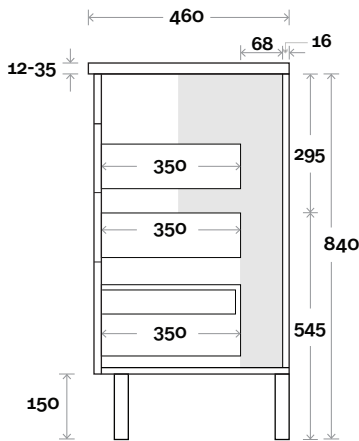

MARQUIS

Mariner

Mariner 13D 1200mm all drawer double basin

Top Thickness
 Nova Acrylic Top: 25mm
 Casa Ceramic Top: 20mm
 Elipta Acrylic Top: 25mm
 Silestone: 20mm
 Caesarstone: 20mm
 Dekton: 12mm
 Symphony: 20mm
 Timber: 30-35mm
 (Above counter only)

Note:
 •Nova waste centre: 300mm
 •Casa waste centre: 300mm
 •Elipta waste centre: 300mm
 •Stone & Timber waste centre:
 300mm std (may vary depending on basin)

■ Plumbing allowance

Plumbing

Configuration

Kick

Legs

Wallmount

Top Drawer Box

All measurements are in 'mm' and are approximate and to be used as a guide only. Installation preparations are not recommended without product onsite.

MARQUIS

Mariner

Mariner 14 1500mm all drawer single basin

Top Thickness
 Nova Acrylic Top: 25mm
 Casa Ceramic Top: 20mm
 Elipta Acrylic Top: 25mm
 Silestone: 20mm
 Caesarstone: 20mm
 Dekton: 12mm
 Symphony: 20mm
 Timber: 30-35mm
 (Above counter only)

Note:
 •Nova waste centre: 750mm
 •Casa waste centre: 750mm
 •Elipta waste centre: 750mm
 •Stone & Timber waste centre:
 750mm Std (may vary depending on basin)