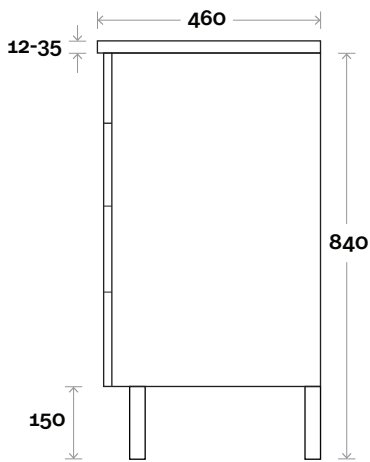

Note:
 • Nova waste centre: 300mm
 • Casa waste centre: 300mm
 • Elipta waste centre: 300mm
 • Stone & Timber waste centre:
 300mm std (may vary depending on basin)
 • Left or Right hand bowl

Plumbing allowance

Top Thickness
 Nova Acrylic Top: 25mm
 Casa Ceramic Top: 20mm
 Elipta Acrylic Top: 25mm
 Silestone: 20mm
 Caesarstone: 20mm
 Dekton: 12mm
 Symphony: 20mm
 Timber: 30-35mm
 (Above counter only)

Note:
 •Nova waste centre: 600mm
 •Casa waste centre: 600mm
 •Elipta waste centre: 600mm
 •Stone & Timber waste centre: 600mm Std (may vary depending on basin)

■ Plumbing allowance

Plumbing

Configuration

Kick

Legs

Wallmount

All measurements are in 'mm' and are approximate and to be used as a guide only. Installation preparations are not recommended without product onsite.

MARQUIS

Mariner

Mariner 4D 1200mm double basin

Top Thickness
 Nova Acrylic Top: 25mm
 Silestone: 20mm
 Caesarstone: 20mm
 Dekton: 12mm
 Symphony: 20mm
 Timber: 30-35mm
 (Above counter only)

Note:
 • Nova waste centre: 300mm
 • Stone & Timber waste centre:
 300mm std (may vary depending on basin)