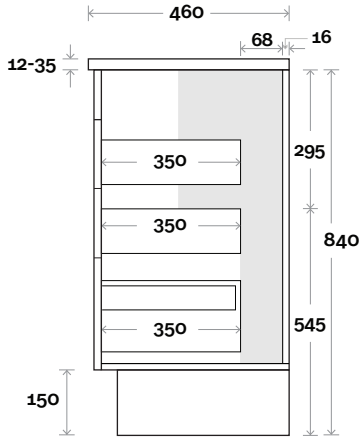

MARQUIS

Mariner

Mariner 14 1500mm all drawer single basin

Top Thickness
Nova Acrylic Top: 25mm
Casa Ceramic Top: 20mm
Elipta Acrylic Top: 25mm
Silestone: 20mm
Caesarstone: 20mm
Dekton: 12mm
Symphony: 20mm
Timber: 30-35mm
(Above counter only)

Note:
•Nova waste centre: 750mm
•Casa waste centre: 750mm
•Elipta waste centre: 750mm
•Stone & Timber waste centre:
750mm Std (may vary depending on basin)

■ Plumbing allowance

Plumbing

Configuration

Kick