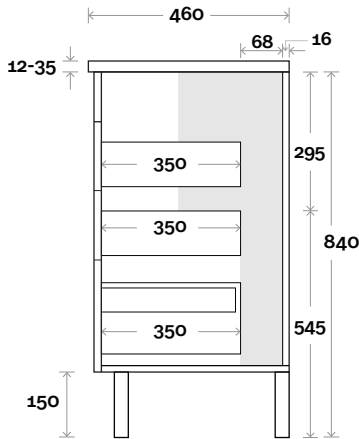

Kick

Legs

Wallmount

Top Drawer Box

All measurements are in 'mm' and are approximate and to be used as a guide only. Installation preparations are not recommended without product onsite.

MARQUIS

Mariner

Mariner 14 1500mm all drawer single basin

Top Thickness
 Nova Acrylic Top: 25mm
 Casa Ceramic Top: 20mm
 Elipta Acrylic Top: 25mm
 Silestone: 20mm
 Caesarstone: 20mm
 Dekton: 12mm
 Symphony: 20mm
 Timber: 30-35mm
 (Above counter only)

Note:
 •Nova waste centre: 750mm
 •Casa waste centre: 750mm
 •Elipta waste centre: 750mm
 •Stone & Timber waste centre:
 750mm Std (may vary depending on basin)

■ Plumbing allowance

Plumbing

Configuration

Kick

Legs

Wallmount

Top Drawer Box

All measurements are in 'mm' and are approximate and to be used as a guide only. Installation preparations are not recommended without product onsite.

MARQUIS

Mariner

Mariner 15 1500mm all drawer double basin

Top Thickness
 Nova Acrylic Top: 25mm
 Casa Ceramic Top: 20mm
 Elipta Acrylic Top: 25mm
 Silestone: 20mm
 Caesarstone: 20mm
 Dekton: 12mm
 Symphony: 20mm
 Timber: 30-35mm
 (Above counter only)