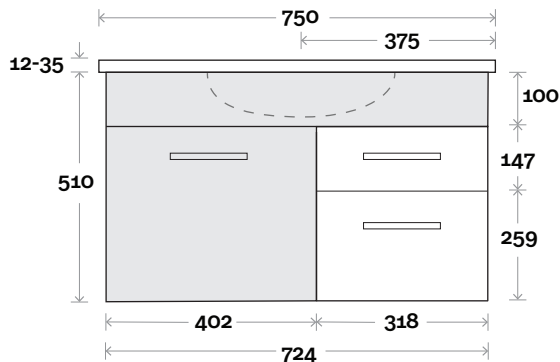

Note:

- Nova waste centre: 375mm
- Casa waste centre: 375mm
- Elipta waste centre: 375mm
- Stone & Timber waste centre: 375mm Std (may vary depending on basin)

Plumbing allowance

Plumbing

Configuration

Kick

Legs

Wallmount

MARQUIS

Mariner

Mariner 2 900mm centre basin

Top Thickness
 Nova Acrylic Top: 25mm
 Casa Ceramic Top: 20mm
 Elipta Acrylic Top: 25mm
 Silestone: 20mm
 Caesarstone: 20mm
 Dekton: 12mm
 Symphony: 20mm
 Timber: 30-35mm
 (Above counter only)

Note:
 •Nova waste centre: 450mm
 •Casa waste centre: 450mm
 •Elipta waste centre: 450mm
 •Stone & Timber waste centre: 450mm std (may vary depending on basin)

■ Plumbing allowance

Plumbing

Configuration