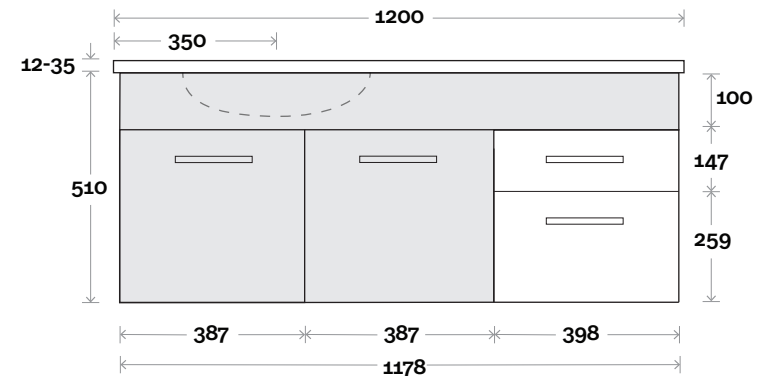

MARQUIS

Mariner

Mariner 5 1200mm off centre basin

Top Thickness
Nova Acrylic Top: 25mm
Silestone: 20mm
Caesarstone: 20mm
Dekton: 12mm
Symphony: 20mm
Timber: 30-35mm
(Above counter only)

Note:
• Nova waste centre: 350mm
• Stone & Timber waste centre: 350mm std (may vary depending on basin)
• Left or Right hand bowl

Plumbing allowance

Plumbing

Configuration

Kick

Legs

Wallmount