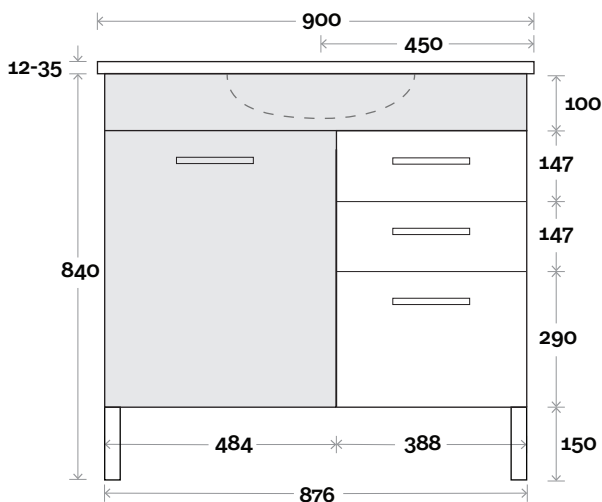

MARQUIS

Mariner

Mariner 2 900mm centre basin

Top Thickness
Nova Acrylic Top: 25mm
Casa Ceramic Top: 20mm
Elipta Acrylic Top: 25mm
Silestone: 20mm
Caesarstone: 20mm
Dekton: 12mm
Symphony: 20mm
Timber: 30-35mm
(Above counter only)

Note:
•Nova waste centre: 450mm
•Casa waste centre: 450mm
•Elipta waste centre: 450mm
•Stone & Timber waste centre: 450mm std (may vary depending on basin)

■ Plumbing allowance

Plumbing

Configuration

Kick

Legs

Wallmount