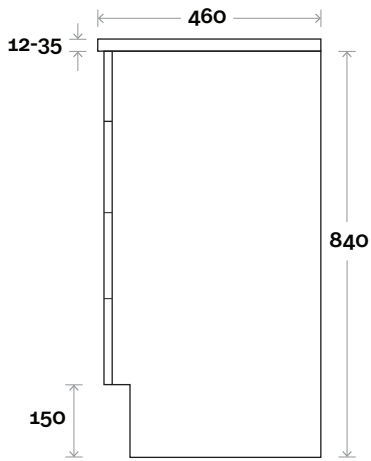

MARQUIS

Mariner

Mariner 5 1200mm off centre basin

Top Thickness
Nova Acrylic Top: 25mm
Silestone: 20mm
Caesarstone: 20mm
Dekton: 12mm
Symphony: 20mm
Timber: 30-35mm
(Above counter only)

Note:
• Nova waste centre: 350mm
• Stone & Timber waste centre: 350mm std (may vary depending on basin)
• Left or Right hand bowl

Plumbing allowance

Plumbing

Configuration

Kick