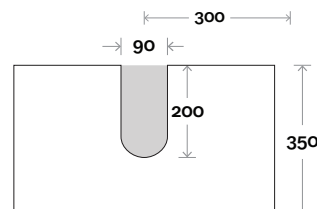

MARQUIS

Mariner

Mariner 10 600mm all drawer centre basin

Top Thickness

- Nova Acrylic Top: 25mm
- Casa Ceramic Top: 20mm
- Elipta Acrylic Top: 25mm
- Silestone: 20mm
- Caesarstone: 20mm
- Dekton: 12mm
- Symphony: 20mm
- Timber: 30-35mm
(Above counter only)

Note:

- Nova waste centre: 300mm
- Casa waste centre: 300mm
- Elipta waste centre: 300mm
- Stone & Timber waste centre: 300mm std (may vary depending on basin)

■ Plumbing allowance

Plumbing

Configuration

Kick

Legs

Wallmount

Top Drawer Box

All measurements are in 'mm' and are approximate and to be used as a guide only. Installation preparations are not recommended without product onsite.

MARQUIS

Mariner

Mariner 11 750mm all drawer centre basin

Top Thickness
 Nova Acrylic Top: 25mm
 Casa Ceramic Top: 20mm
 Elipta Acrylic Top: 25mm
 Silestone: 20mm
 Caesarstone: 20mm
 Dekton: 12mm
 Symphony: 20mm
 Timber: 30-35mm
 (Above counter only)

Note:
 •Nova waste centre: 375mm
 •Casa waste centre: 375mm
 •Elipta waste centre: 375mm
 •Stone & Timber waste centre:
 375mm Std (may vary depending on basin)