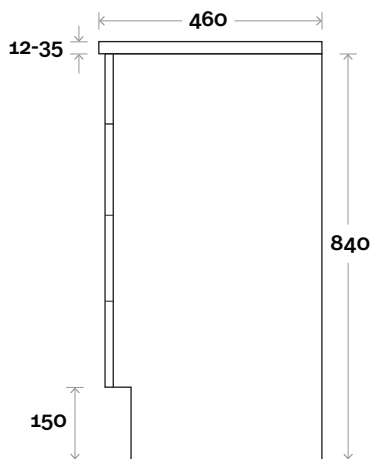

MARQUIS

Mariner

Mariner 3 900mm off centre basin

Top Thickness
Nova Acrylic Top: 25mm
Casa Ceramic Top: 20mm
Elipta Acrylic Top: 25mm
Silestone: 20mm
Caesarstone: 20mm
Dekton: 12mm
Symphony: 20mm
Timber: 30-35mm
(Above counter only)

Note:
• Nova waste centre: 300mm
• Casa waste centre: 300mm
• Elipta waste centre: 300mm
• Stone & Timber waste centre:
300mm std (may vary depending on basin)
• Left or Right hand bowl

Plumbing allowance

Plumbing

Configuration

Kick