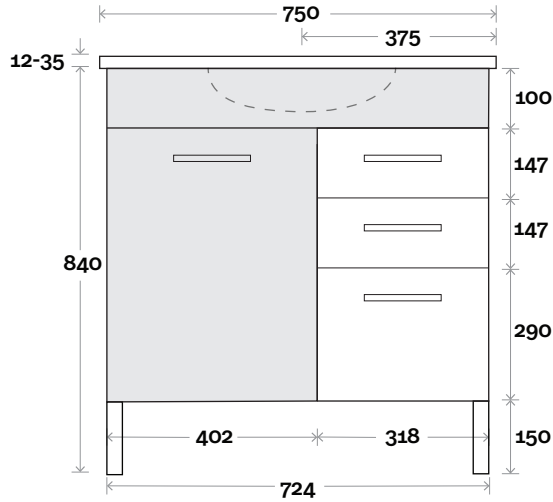

MARQUIS

Mariner

Mariner 1 750mm centre basin

Top Thickness

Nova Acrylic Top: 25mm
Casa Ceramic Top: 20mm
Elipta Acrylic Top: 25mm
Silestone: 20mm
Caesarstone: 20mm
Dekton: 12mm
Symphony: 20mm
Timber: 30-35mm
(Above counter only)

Note:

- Nova waste centre: 375mm
- Casa waste centre: 375mm
- Elipta waste centre: 375mm
- Stone & Timber waste centre: 375mm Std (may vary depending on basin)

Plumbing allowance

Plumbing

Configuration

Kick

Legs

Wallmount