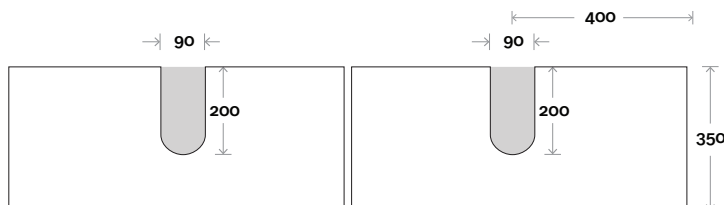

MARQUIS

Mariner

Mariner 15 1500mm all drawer double basin

Top Thickness
 Nova Acrylic Top: 25mm
 Casa Ceramic Top: 20mm
 Elipta Acrylic Top: 25mm
 Silestone: 20mm
 Caesarstone: 20mm
 Dekton: 12mm
 Symphony: 20mm
 Timber: 30-35mm
 (Above counter only)

Note:
 •Nova waste centre: 400mm
 •Casa waste centre: 400mm
 •Elipta waste centre: 400mm
 •Stone & Timber waste centre: 400mm std (may vary depending on basin)

Plumbing allowance

Plumbing

Configuration

Kick

Legs

Wallmount

Top Drawer Box

MARQUIS

Mariner

Mariner 16 1800mm all drawer single basin

Top Thickness
 Nova Acrylic Top: 25mm
 Casa Ceramic Top: 20mm
 Elipta Acrylic Top: 25mm
 Silestone: 20mm
 Caesarstone: 20mm
 Dekton: 12mm
 Symphony: 20mm
 Timber: 30-35mm
 (Above counter only)