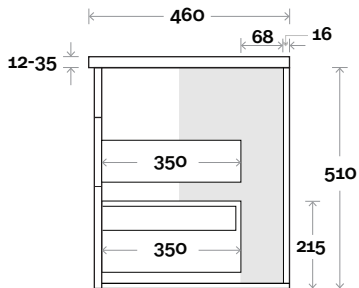

Kick

Legs

Wallmount

Top Drawer Box

All measurements are in 'mm' and are approximate and to be used as a guide only. Installation preparations are not recommended without product onsite.

MARQUIS

Mariner

Mariner 14 1500mm all drawer single basin

Top Thickness
 Nova Acrylic Top: 25mm
 Casa Ceramic Top: 20mm
 Elipta Acrylic Top: 25mm
 Silestone: 20mm
 Caesarstone: 20mm
 Dekton: 12mm
 Symphony: 20mm
 Timber: 30-35mm
 (Above counter only)

Note:
 •Nova waste centre: 750mm
 •Casa waste centre: 750mm
 •Elipta waste centre: 750mm
 •Stone & Timber waste centre:
 750mm Std (may vary depending on basin)

■ Plumbing allowance

Plumbing

Configuration

Kick

Legs

Wallmount

Top Drawer Box

All measurements are in 'mm' and are approximate and to be used as a guide only. Installation preparations are not recommended without product onsite.

MARQUIS

Mariner

Mariner 15 1500mm all drawer double basin

Top Thickness
 Nova Acrylic Top: 25mm
 Casa Ceramic Top: 20mm
 Elipta Acrylic Top: 25mm
 Silestone: 20mm
 Caesarstone: 20mm
 Dekton: 12mm
 Symphony: 20mm
 Timber: 30-35mm
 (Above counter only)