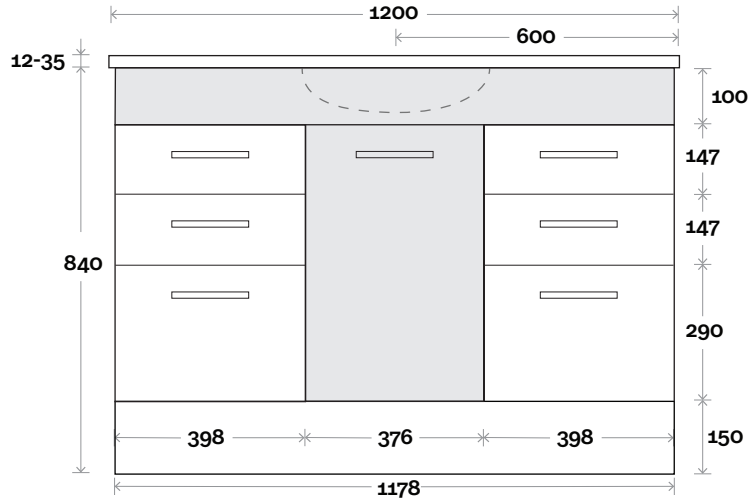

MARQUIS

Mariner

Mariner 4s 1200mm centre basin

Top Thickness
Nova Acrylic Top: 25mm
Casa Ceramic Top: 20mm
Elipta Acrylic Top: 25mm
Silestone: 20mm
Caesarstone: 20mm
Dekton: 12mm
Symphony: 20mm
Timber: 30-35mm
(Above counter only)

Note:
•Nova waste centre: 600mm
•Casa waste centre: 600mm
•Elipta waste centre: 600mm
•Stone & Timber waste centre: 600mm Std (may vary depending on basin)

■ Plumbing allowance

Plumbing

Configuration

Kick