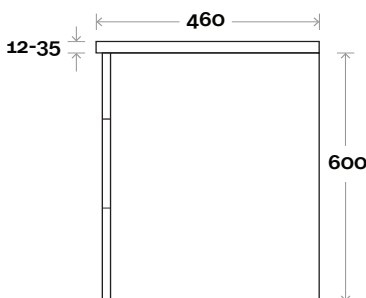

MARQUIS

Mariner

Mariner 8 1800mm single basin

Top Thickness
 Nova Acrylic Top: 25mm
 Silestone: 20mm
 Caesarstone: 20mm
 Dekton: 12mm
 Symphony: 20mm
 Timber: 30-35mm
 (Above counter only)

Note:
 • Nova waste centre: 900mm
 • Stone & Timber waste centre:
 900mm std (may vary depending on basin)

Plumbing allowance

Plumbing

Configuration

Kick

Legs

Wallmount

All measurements are in 'mm' and are approximate and to be used as a guide only. Installation preparations are not recommended without product onsite.

MARQUIS

Mariner

Mariner 9 1800mm double basin

Top Thickness
 Nova Acrylic Top: 25mm
 Silestone: 20mm
 Caesarstone: 20mm
 Dekton: 12mm
 Symphony: 20mm
 Timber: 30-35mm
 (Above counter only)

Note:
 • Nova waste centre: 550mm
 • Stone & Timber waste centre:
 550mm std (may vary depending on basin)