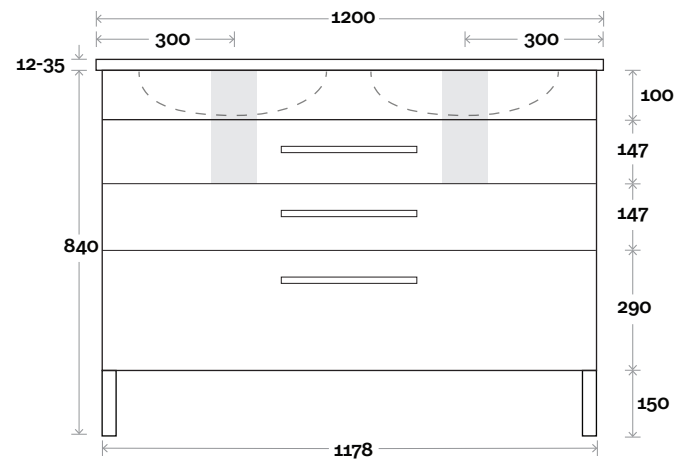

MARQUIS

Mariner

Mariner 13D 1200mm all drawer double basin

Top Thickness
 Nova Acrylic Top: 25mm
 Casa Ceramic Top: 20mm
 Elipta Acrylic Top: 25mm
 Silestone: 20mm
 Caesarstone: 20mm
 Dekton: 12mm
 Symphony: 20mm
 Timber: 30-35mm
 (Above counter only)

Note:
 •Nova waste centre: 300mm
 •Casa waste centre: 300mm
 •Elipta waste centre: 300mm
 •Stone & Timber waste centre:
 300mm std (may vary depending on basin)

■ Plumbing allowance

Plumbing

Configuration

Kick

Legs

Wallmount

Top Drawer Box

All measurements are in 'mm' and are approximate and to be used as a guide only. Installation preparations are not recommended without product onsite.

MARQUIS

Mariner

Mariner 14 1500mm all drawer single basin

Top Thickness
 Nova Acrylic Top: 25mm
 Casa Ceramic Top: 20mm
 Elipta Acrylic Top: 25mm
 Silestone: 20mm
 Caesarstone: 20mm
 Dekton: 12mm
 Symphony: 20mm
 Timber: 30-35mm
 (Above counter only)

Note:
 •Nova waste centre: 750mm
 •Casa waste centre: 750mm
 •Elipta waste centre: 750mm
 •Stone & Timber waste centre:
 750mm Std (may vary depending on basin)