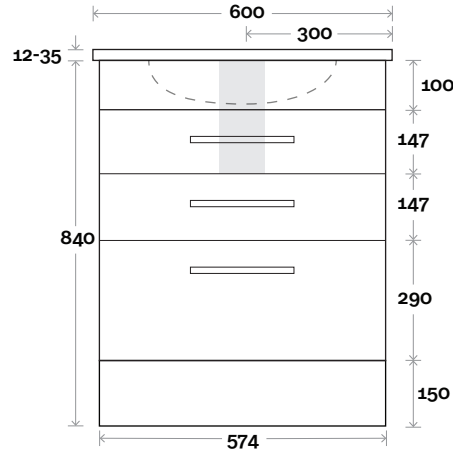

MARQUIS

Mariner

Mariner 10 600mm all drawer centre basin

Top Thickness

- Nova Acrylic Top: 25mm
- Casa Ceramic Top: 20mm
- Elipta Acrylic Top: 25mm
- Silestone: 20mm
- Caesarstone: 20mm
- Dekton: 12mm
- Symphony: 20mm
- Timber: 30-35mm
(Above counter only)

Note:

- Nova waste centre: 300mm
- Casa waste centre: 300mm
- Elipta waste centre: 300mm
- Stone & Timber waste centre: 300mm std (may vary depending on basin)

■ Plumbing allowance

Plumbing

Configuration

Kick

Legs

Wallmount

Top Drawer Box

All measurements are in 'mm' and are approximate and to be used as a guide only. Installation preparations are not recommended without product onsite.

MARQUIS

Mariner

Mariner 11 750mm all drawer centre basin

Top Thickness
 Nova Acrylic Top: 25mm
 Casa Ceramic Top: 20mm
 Elipta Acrylic Top: 25mm
 Silestone: 20mm
 Caesarstone: 20mm
 Dekton: 12mm
 Symphony: 20mm
 Timber: 30-35mm
 (Above counter only)

Note:
 •Nova waste centre: 375mm
 •Casa waste centre: 375mm
 •Elipta waste centre: 375mm
 •Stone & Timber waste centre:
 375mm Std (may vary depending on basin)