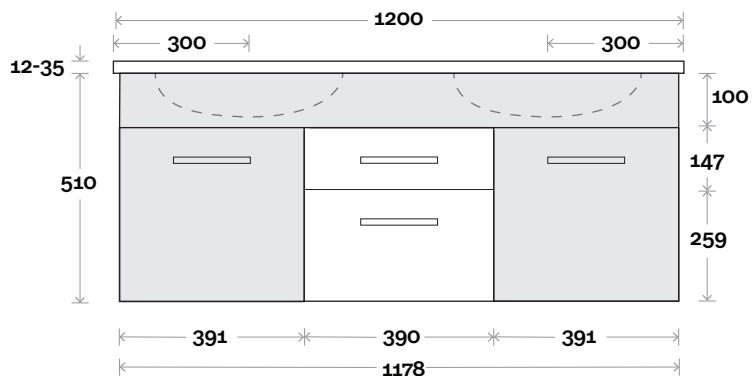

MARQUIS

Mariner

Mariner 4D 1200mm double basin

Top Thickness
 Nova Acrylic Top: 25mm
 Silestone: 20mm
 Caesarstone: 20mm
 Dekton: 12mm
 Symphony: 20mm
 Timber: 30-35mm
 (Above counter only)

Note:
 • Nova waste centre: 300mm
 • Stone & Timber waste centre:
 300mm std (may vary depending on basin)

Plumbing allowance

Plumbing

Configuration

Kick

Legs

Wallmount

All measurements are in 'mm' and are approximate and to be used as a guide only. Installation preparations are not recommended without product onsite.

MARQUIS

Mariner

Mariner 5 1200mm off centre basin

Top Thickness
 Nova Acrylic Top: 25mm
 Silestone: 20mm
 Caesarstone: 20mm
 Dekton: 12mm
 Symphony: 20mm
 Timber: 30-35mm
 (Above counter only)

Note:
 • Nova waste centre: 350mm
 • Stone & Timber waste centre: 350mm std (may vary depending on basin)
 • Left or Right hand bowl