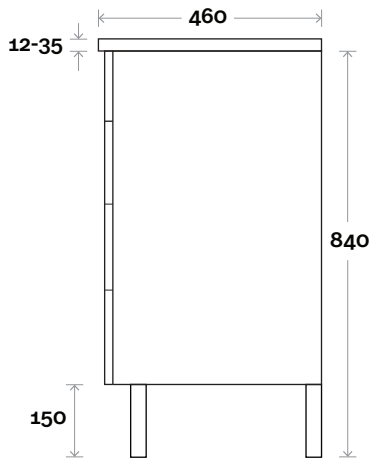

MARQUIS

Mariner

Mariner 1 750mm centre basin

Top Thickness

Nova Acrylic Top: 25mm
 Casa Ceramic Top: 20mm
 Elipta Acrylic Top: 25mm
 Silestone: 20mm
 Caesarstone: 20mm
 Dekton: 12mm
 Symphony: 20mm
 Timber: 30-35mm
 (Above counter only)

Note:

- Nova waste centre: 375mm
- Casa waste centre: 375mm
- Elipta waste centre: 375mm
- Stone & Timber waste centre: 375mm Std (may vary depending on basin)

Plumbing allowance

Plumbing

Configuration

Kick

Legs

Wallmount

MARQUIS

Mariner

Mariner 2 900mm centre basin

Top Thickness
 Nova Acrylic Top: 25mm
 Casa Ceramic Top: 20mm
 Elipta Acrylic Top: 25mm
 Silestone: 20mm
 Caesarstone: 20mm
 Dekton: 12mm
 Symphony: 20mm
 Timber: 30-35mm
 (Above counter only)

Note:
 •Nova waste centre: 450mm
 •Casa waste centre: 450mm
 •Elipta waste centre: 450mm
 •Stone & Timber waste centre: 450mm std (may vary depending on basin)

■ Plumbing allowance

Plumbing

Configuration