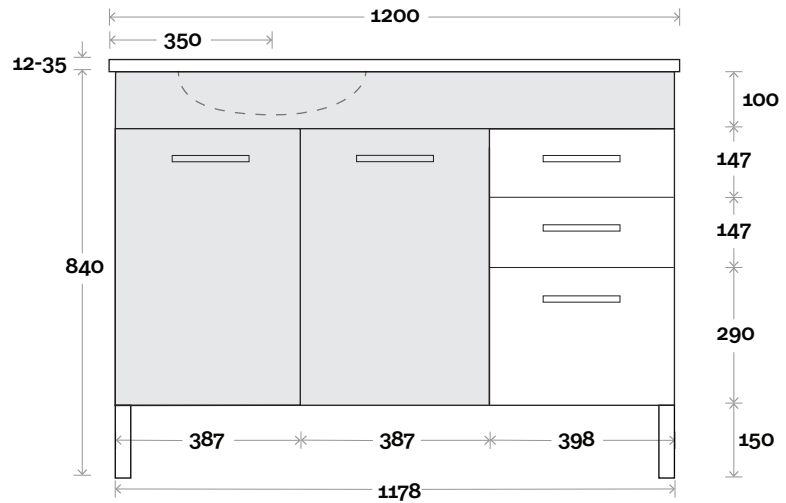

MARQUIS

Mariner

Mariner 5 1200mm off centre basin

Top Thickness
Nova Acrylic Top: 25mm
Silestone: 20mm
Caesarstone: 20mm
Dekton: 12mm
Symphony: 20mm
Timber: 30-35mm
(Above counter only)

Note:
• Nova waste centre: 350mm
• Stone & Timber waste centre: 350mm std (may vary depending on basin)
• Left or Right hand bowl

Plumbing allowance

Plumbing

Configuration

Kick

Legs

Wallmount