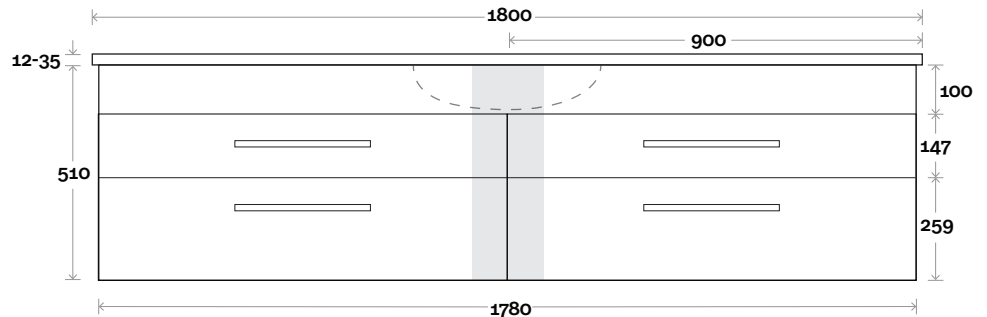

Legs

Wallmount

Top Drawer Box

MARQUIS

Mariner

Mariner 16 1800mm all drawer single basin

Top Thickness
 Nova Acrylic Top: 25mm
 Casa Ceramic Top: 20mm
 Elipta Acrylic Top: 25mm
 Silestone: 20mm
 Caesarstone: 20mm
 Dekton: 12mm
 Symphony: 20mm
 Timber: 30-35mm
 (Above counter only)

Note:
 •Nova waste centre: 900mm
 •Casa waste centre: 900mm
 •Elipta waste centre: 900mm
 •Stone & Timber waste centre: 900mm std (may vary depending on basin)

Plumbing allowance

Plumbing

Configuration

Kick

Legs

Wallmount

Top Drawer Box

All measurements are in 'mm' and are approximate and to be used as a guide only. Installation preparations are not recommended without product onsite.

MARQUIS

Mariner

Mariner 17 1800mm all drawer double basin

Top Thickness
 Nova Acrylic Top: 25mm
 Casa Ceramic Top: 20mm
 Elipta Acrylic Top: 25mm
 Silestone: 20mm
 Caesarstone: 20mm
 Dekton: 12mm
 Symphony: 20mm
 Timber: 30-35mm
 (Above counter only)

Note:
 •Nova waste centre: 550mm
 •Casa waste centre: 550mm
 •Elipta waste centre: 550mm
 •Stone & Timber waste centre: 550mm std (may vary depending on basin)