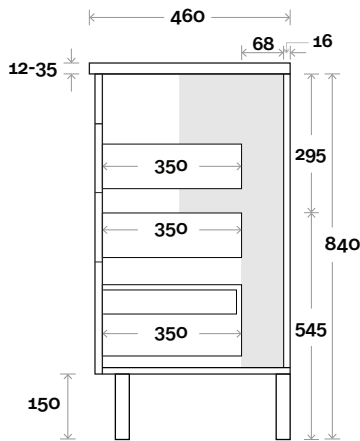

MARQUIS

Mariner

Mariner 12 900mm all drawer centre basin

Top Thickness
 Nova Acrylic Top: 25mm
 Casa Ceramic Top: 20mm
 Elipta Acrylic Top: 25mm
 Silestone: 20mm
 Caesarstone: 20mm
 Dekton: 12mm
 Symphony: 20mm
 Timber: 30-35mm
 (Above counter only)

Note:
 •Nova waste centre: 450mm
 •Casa waste centre: 450mm
 •Elipta waste centre: 450mm
 •Stone & Timber waste centre: 450mm std (may vary depending on basin)

Plumbing allowance

Plumbing

Configuration

Kick

Legs

Wallmount

Top Drawer Box

All measurements are in 'mm' and are approximate and to be used as a guide only. Installation preparations are not recommended without product onsite.

MARQUIS

Mariner

Mariner 13s 1200mm all drawer centre basin

Top Thickness

Nova Acrylic Top: 25mm
 Casa Ceramic Top: 20mm
 Elipta Acrylic Top: 25mm
 Silestone: 20mm
 Caesarstone: 20mm
 Dekton: 12mm
 Symphony: 20mm
 Timber: 30-35mm
 (Above counter only)

Note:

- Nova waste centre: 600mm
- Casa waste centre: 600mm
- Elipta waste centre: 600mm
- Stone & Timber waste centre: 600mm std (may vary depending on basin)