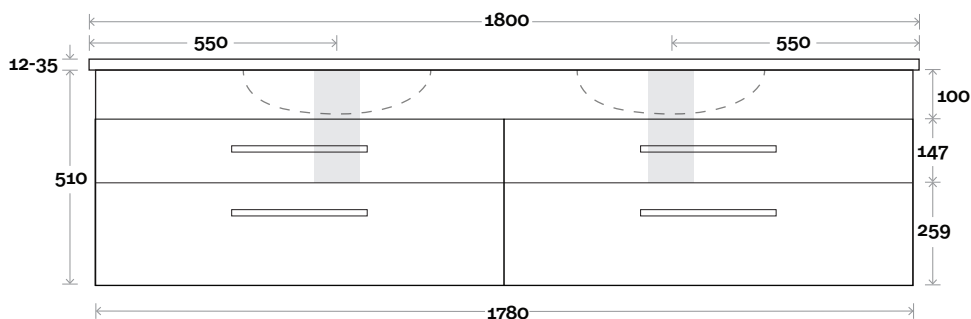

Note:
 •Nova waste centre: 900mm
 •Casa waste centre: 900mm
 •Elipta waste centre: 900mm
 •Stone & Timber waste centre: 900mm std (may vary depending on basin)

Plumbing allowance

Plumbing

Configuration

Kick

Top Thickness
 Nova Acrylic Top: 25mm
 Casa Ceramic Top: 20mm
 Elipta Acrylic Top: 25mm
 Silestone: 20mm
 Caesarstone: 20mm
 Dekton: 12mm
 Symphony: 20mm
 Timber: 30-35mm
 (Above counter only)

Note:
 •Nova waste centre: 550mm
 •Casa waste centre: 550mm
 •Elipta waste centre: 550mm
 •Stone & Timber waste centre: 550mm std (may vary depending on basin)

Plumbing allowance

Plumbing

Configuration

Kick

Legs

Wallmount

Top Drawer Box

All measurements are in 'mm' and are approximate and to be used as a guide only. Installation preparations are not recommended without product onsite.