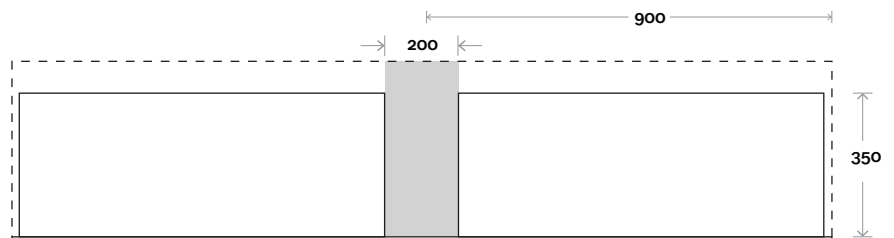

Legs

Wallmount

Top Drawer Box

MARQUIS

Mariner

Mariner 16 1800mm all drawer single basin

Top Thickness
 Nova Acrylic Top: 25mm
 Casa Ceramic Top: 20mm
 Elipta Acrylic Top: 25mm
 Silestone: 20mm
 Caesarstone: 20mm
 Dekton: 12mm
 Symphony: 20mm
 Timber: 30-35mm
 (Above counter only)

Note:
 •Nova waste centre: 900mm
 •Casa waste centre: 900mm
 •Elipta waste centre: 900mm
 •Stone & Timber waste centre: 900mm std (may vary depending on basin)

Plumbing allowance

Plumbing

Configuration

Kick

Legs

Wallmount

Top Drawer Box

All measurements are in 'mm' and are approximate and to be used as a guide only. Installation preparations are not recommended without product onsite.

MARQUIS

Mariner

Mariner 17 1800mm all drawer double basin