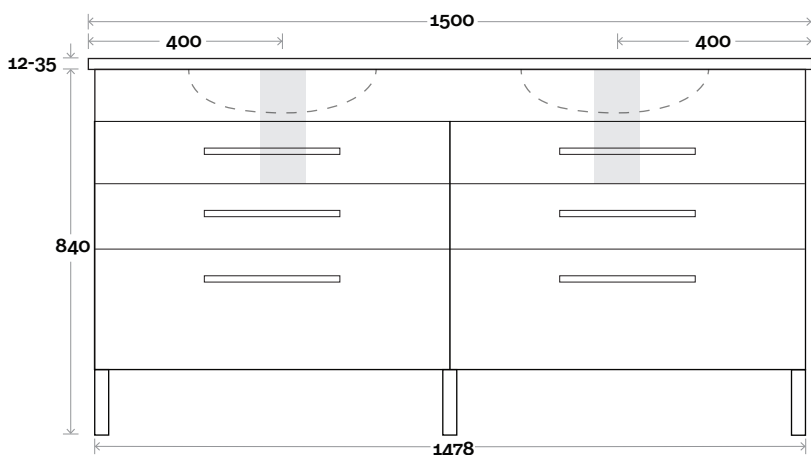

MARQUIS

Mariner

Mariner 15 1500mm all drawer double basin

Top Thickness
 Nova Acrylic Top: 25mm
 Casa Ceramic Top: 20mm
 Elipta Acrylic Top: 25mm
 Silestone: 20mm
 Caesarstone: 20mm
 Dekton: 12mm
 Symphony: 20mm
 Timber: 30-35mm
 (Above counter only)

Note:
 •Nova waste centre: 400mm
 •Casa waste centre: 400mm
 •Elipta waste centre: 400mm
 •Stone & Timber waste centre: 400mm std (may vary depending on basin)

Plumbing allowance

Plumbing

Configuration

Kick

Legs

Wallmount

Top Drawer Box

MARQUIS

Mariner

Mariner 16 1800mm all drawer single basin

Top Thickness
 Nova Acrylic Top: 25mm
 Casa Ceramic Top: 20mm
 Elipta Acrylic Top: 25mm
 Silestone: 20mm
 Caesarstone: 20mm
 Dekton: 12mm
 Symphony: 20mm
 Timber: 30-35mm
 (Above counter only)

Legs

Wallmount

Top Drawer Box

All measurements are in 'mm' and are approximate and to be used as a guide only. Installation preparations are not recommended without product onsite.

MARQUIS

Mariner

Mariner 17 1800mm all drawer double basin