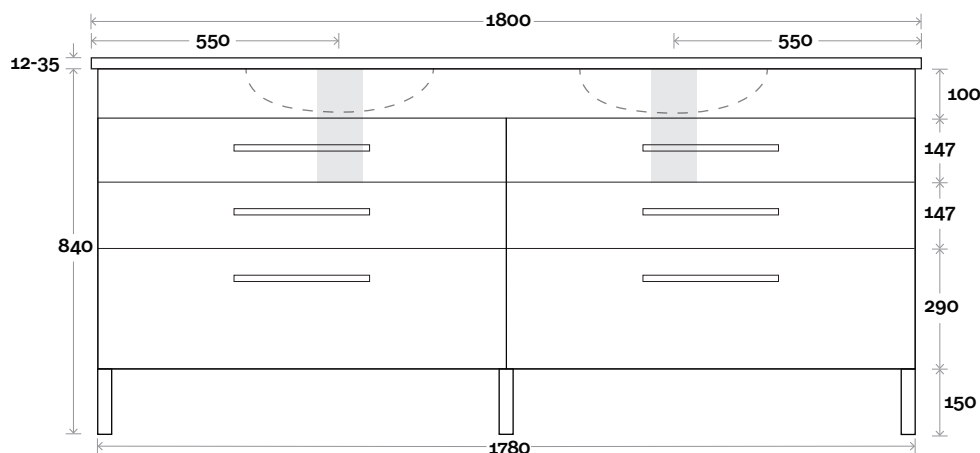

Note:
 •Nova waste centre: 900mm
 •Casa waste centre: 900mm
 •Elipta waste centre: 900mm
 •Stone & Timber waste centre: 900mm std (may vary depending on basin)

Plumbing allowance

Plumbing

Configuration

Kick

Legs

Wallmount

Top Drawer Box

All measurements are in 'mm' and are approximate and to be used as a guide only. Installation preparations are not recommended without product onsite.

MARQUIS

Mariner

Mariner 17 1800mm all drawer double basin

Top Thickness
 Nova Acrylic Top: 25mm
 Casa Ceramic Top: 20mm
 Elipta Acrylic Top: 25mm
 Silestone: 20mm
 Caesarstone: 20mm
 Dekton: 12mm
 Symphony: 20mm
 Timber: 30-35mm
 (Above counter only)

Note:
 •Nova waste centre: 550mm
 •Casa waste centre: 550mm
 •Elipta waste centre: 550mm
 •Stone & Timber waste centre: 550mm std (may vary depending on basin)

Plumbing allowance

Plumbing

Configuration

Kick

Legs

Wallmount

Top Drawer Box

All measurements are in 'mm' and are approximate and to be used as a guide only. Installation preparations are not recommended without product onsite.