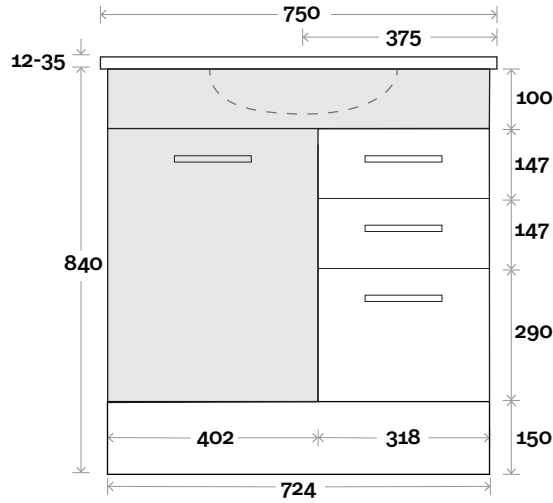

Note:

- Nova waste centre: 375mm
- Casa waste centre: 375mm
- Elipta waste centre: 375mm
- Stone & Timber waste centre: 375mm Std (may vary depending on basin)

Plumbing allowance

Plumbing

Configuration

Kick

Legs

Wallmount

MARQUIS

Mariner

Mariner 2 900mm centre basin

Top Thickness
 Nova Acrylic Top: 25mm
 Casa Ceramic Top: 20mm
 Elipta Acrylic Top: 25mm
 Silestone: 20mm
 Caesarstone: 20mm
 Dekton: 12mm
 Symphony: 20mm
 Timber: 30-35mm
 (Above counter only)