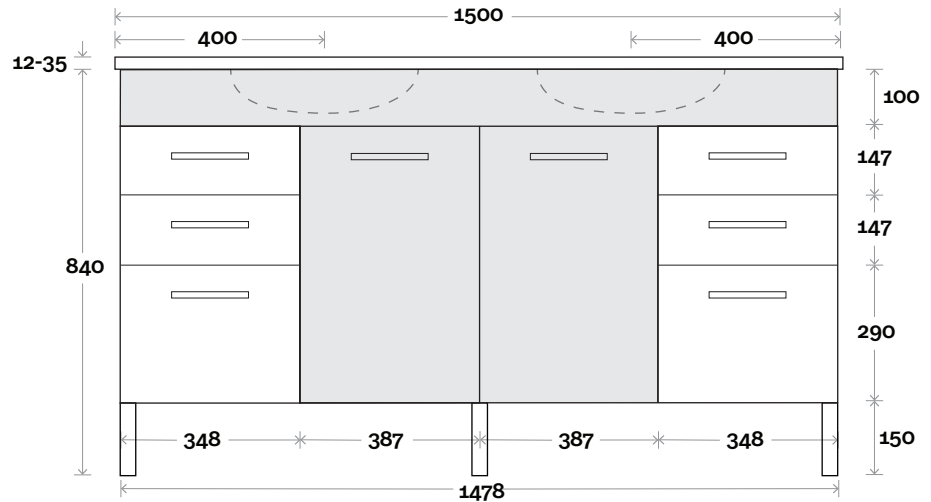

Plumbing allowance

Plumbing

Configuration

Kick

Legs

Wallmount

All measurements are in 'mm' and are approximate and to be used as a guide only. Installation preparations are not recommended without product onsite.