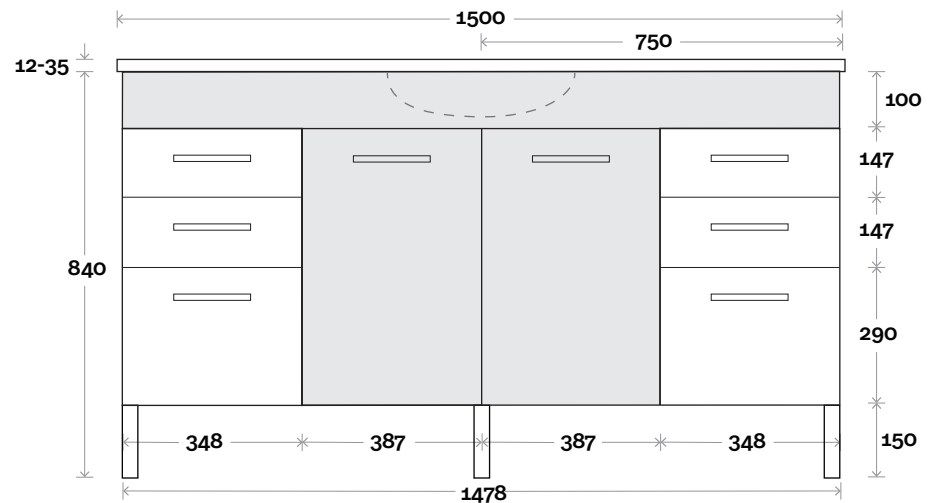

Plumbing allowance

Plumbing

Configuration

Kick

Legs

Wallmount

All measurements are in 'mm' and are approximate and to be used as a guide only. Installation preparations are not recommended without product onsite.