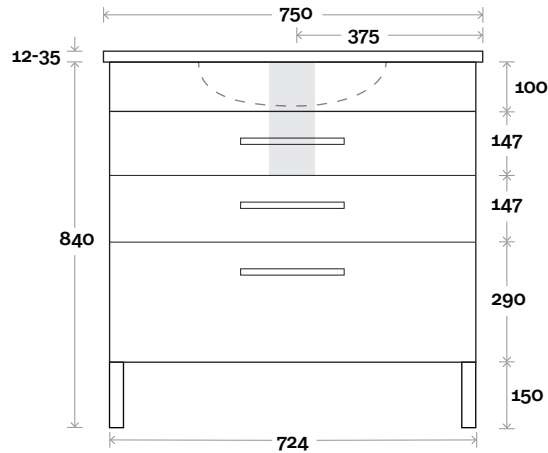

Legs

Wallmount

Top Drawer Box

All measurements are in 'mm' and are approximate and to be used as a guide only. Installation preparations are not recommended without product onsite.

MARQUIS

Mariner

Mariner 11 750mm all drawer centre basin

Top Thickness
 Nova Acrylic Top: 25mm
 Casa Ceramic Top: 20mm
 Elipta Acrylic Top: 25mm
 Silestone: 20mm
 Caesarstone: 20mm
 Dekton: 12mm
 Symphony: 20mm
 Timber: 30-35mm
 (Above counter only)

Note:
 •Nova waste centre: 375mm
 •Casa waste centre: 375mm
 •Elipta waste centre: 375mm
 •Stone & Timber waste centre:
 375mm Std (may vary depending on basin)

Plumbing allowance

Plumbing

Configuration

Kick

Legs

Wallmount

Top Drawer Box

All measurements are in 'mm' and are approximate and to be used as a guide only. Installation preparations are not recommended without product onsite.

MARQUIS

Mariner

Mariner 12 900mm all drawer centre basin

Top Thickness
 Nova Acrylic Top: 25mm
 Casa Ceramic Top: 20mm
 Elipta Acrylic Top: 25mm
 Silestone: 20mm
 Caesarstone: 20mm
 Dekton: 12mm
 Symphony: 20mm
 Timber: 30-35mm
 (Above counter only)