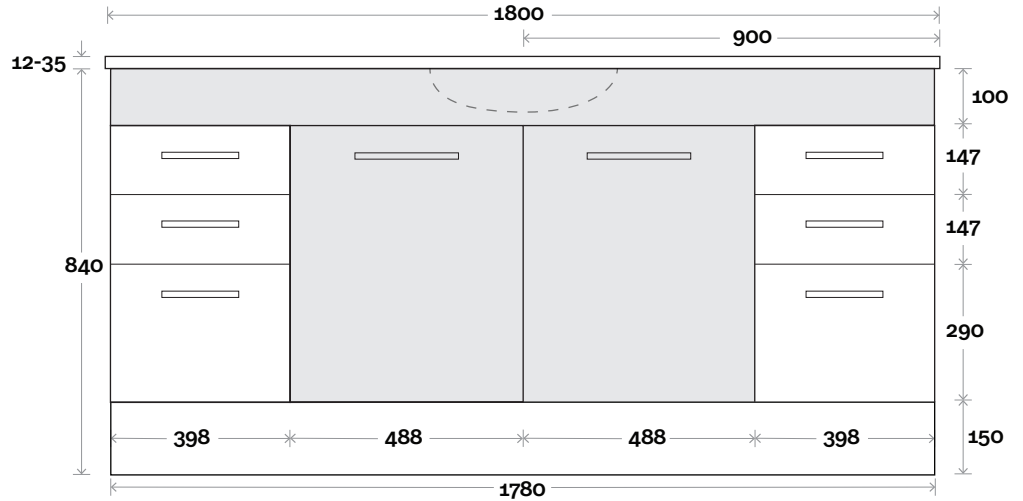

MARQUIS

Mariner

Mariner 8 1800mm single basin

Top Thickness
Nova Acrylic Top: 25mm
Silestone: 20mm
Caesarstone: 20mm
Dekton: 12mm
Symphony: 20mm
Timber: 30-35mm
(Above counter only)

Note:
• Nova waste centre: 900mm
• Stone & Timber waste centre:
900mm std (may vary depending on basin)

Plumbing allowance

Plumbing

Configuration

Kick