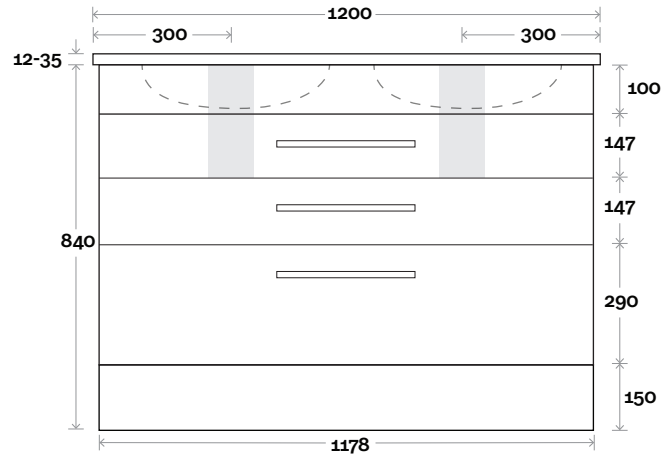

MARQUIS

Mariner

Mariner 13D 1200mm all drawer double basin

Top Thickness
Nova Acrylic Top: 25mm
Casa Ceramic Top: 20mm
Elipta Acrylic Top: 25mm
Silestone: 20mm
Caesarstone: 20mm
Dekton: 12mm
Symphony: 20mm
Timber: 30-35mm
(Above counter only)

Note:
•Nova waste centre: 300mm
•Casa waste centre: 300mm
•Elipta waste centre: 300mm
•Stone & Timber waste centre:
300mm std (may vary depending on basin)

■ Plumbing allowance

Plumbing

Configuration

Kick