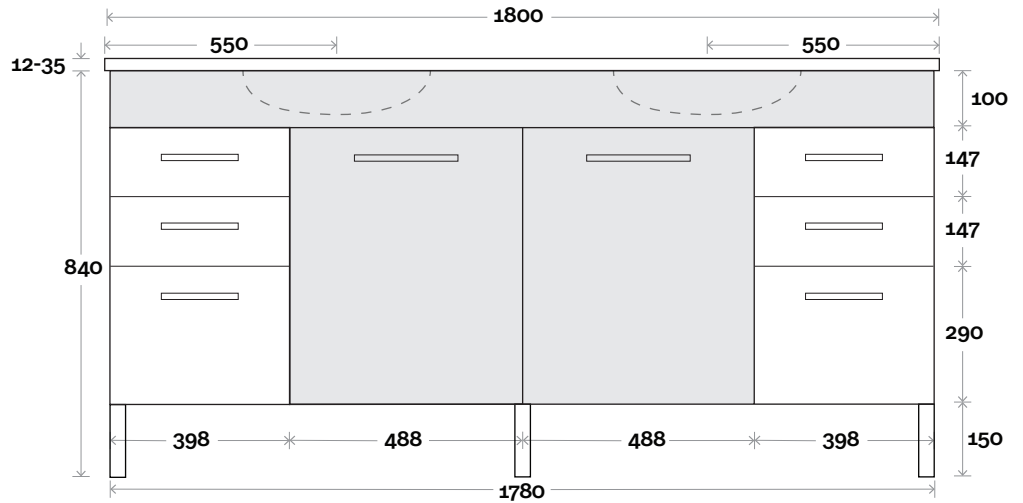

Plumbing allowance

Plumbing

Configuration

Kick

Legs

Wallmount

All measurements are in 'mm' and are approximate and to be used as a guide only. Installation preparations are not recommended without product onsite.

MARQUIS

Mariner

Mariner 10 600mm all drawer centre basin

Top Thickness

- Nova Acrylic Top: 25mm
- Casa Ceramic Top: 20mm
- Elipta Acrylic Top: 25mm
- Silestone: 20mm
- Caesarstone: 20mm
- Dekton: 12mm
- Symphony: 20mm
- Timber: 30-35mm
(Above counter only)