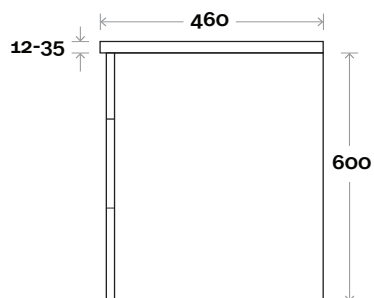

Legs

Wallmount

MARQUIS

Mariner

Mariner 2 900mm centre basin

Top Thickness
 Nova Acrylic Top: 25mm
 Casa Ceramic Top: 20mm
 Elipta Acrylic Top: 25mm
 Silestone: 20mm
 Caesarstone: 20mm
 Dekton: 12mm
 Symphony: 20mm
 Timber: 30-35mm
 (Above counter only)

Note:
 •Nova waste centre: 450mm
 •Casa waste centre: 450mm
 •Elipta waste centre: 450mm
 •Stone & Timber waste centre: 450mm std (may vary depending on basin)

■ Plumbing allowance

Plumbing

Configuration

Kick

Legs

Wallmount

MARQUIS

Mariner

Mariner 3 900mm off centre basin

Top Thickness
 Nova Acrylic Top: 25mm
 Casa Ceramic Top: 20mm
 Elipta Acrylic Top: 25mm
 Silestone: 20mm
 Caesarstone: 20mm
 Dekton: 12mm
 Symphony: 20mm
 Timber: 30-35mm
 (Above counter only)

Note:
 • Nova waste centre: 300mm
 • Casa waste centre: 300mm
 • Elipta waste centre: 300mm
 • Stone & Timber waste centre:
 300mm std (may vary depending on basin)
 • Left or Right hand bowl

Plumbing allowance