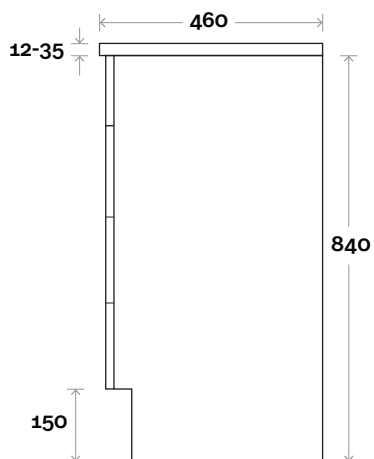

MARQUIS

Mariner

Mariner 2 900mm centre basin

Top Thickness
Nova Acrylic Top: 25mm
Casa Ceramic Top: 20mm
Elipta Acrylic Top: 25mm
Silestone: 20mm
Caesarstone: 20mm
Dekton: 12mm
Symphony: 20mm
Timber: 30-35mm
(Above counter only)

Note:
•Nova waste centre: 450mm
•Casa waste centre: 450mm
•Elipta waste centre: 450mm
•Stone & Timber waste centre: 450mm std (may vary depending on basin)

■ Plumbing allowance

Plumbing

Configuration

Kick