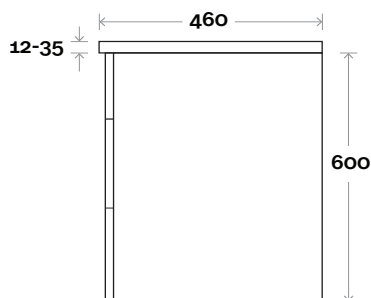

MARQUIS

Mariner

Mariner 9 1800mm double basin

Top Thickness
 Nova Acrylic Top: 25mm
 Silestone: 20mm
 Caesarstone: 20mm
 Dekton: 12mm
 Symphony: 20mm
 Timber: 30-35mm
 (Above counter only)

Note:
 • Nova waste centre: 550mm
 • Stone & Timber waste centre:
 550mm std (may vary depending on basin)

Plumbing allowance

Plumbing

Configuration

Kick

Legs

Wallmount

All measurements are in 'mm' and are approximate and to be used as a guide only. Installation preparations are not recommended without product onsite.

MARQUIS

Mariner

Mariner 10 600mm all drawer centre basin

Top Thickness

- Nova Acrylic Top: 25mm
- Casa Ceramic Top: 20mm
- Elipta Acrylic Top: 25mm
- Silestone: 20mm
- Caesarstone: 20mm
- Dekton: 12mm
- Symphony: 20mm
- Timber: 30-35mm
(Above counter only)