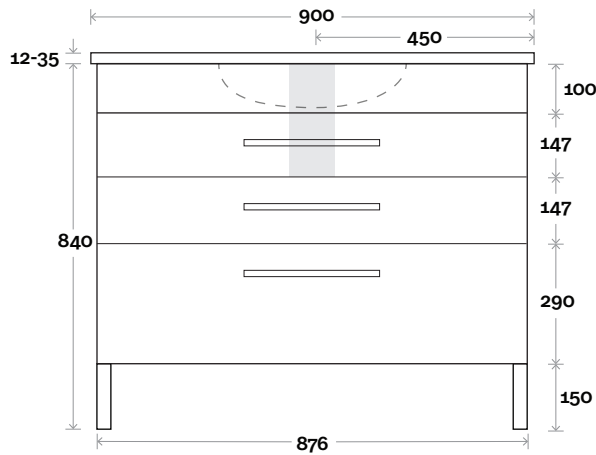

MARQUIS

Mariner

Mariner 12 900mm all drawer centre basin

Top Thickness
 Nova Acrylic Top: 25mm
 Casa Ceramic Top: 20mm
 Elipta Acrylic Top: 25mm
 Silestone: 20mm
 Caesarstone: 20mm
 Dekton: 12mm
 Symphony: 20mm
 Timber: 30-35mm
 (Above counter only)

Note:
 •Nova waste centre: 450mm
 •Casa waste centre: 450mm
 •Elipta waste centre: 450mm
 •Stone & Timber waste centre: 450mm std (may vary depending on basin)

Plumbing allowance

Plumbing

Configuration

Kick

Legs

Wallmount

Top Drawer Box

All measurements are in 'mm' and are approximate and to be used as a guide only. Installation preparations are not recommended without product onsite.

MARQUIS

Mariner

Mariner 13s 1200mm all drawer centre basin

Top Thickness

Nova Acrylic Top: 25mm
 Casa Ceramic Top: 20mm
 Elipta Acrylic Top: 25mm
 Silestone: 20mm
 Caesarstone: 20mm
 Dekton: 12mm
 Symphony: 20mm
 Timber: 30-35mm
 (Above counter only)

Note:

- Nova waste centre: 600mm
- Casa waste centre: 600mm
- Elipta waste centre: 600mm
- Stone & Timber waste centre: 600mm std (may vary depending on basin)