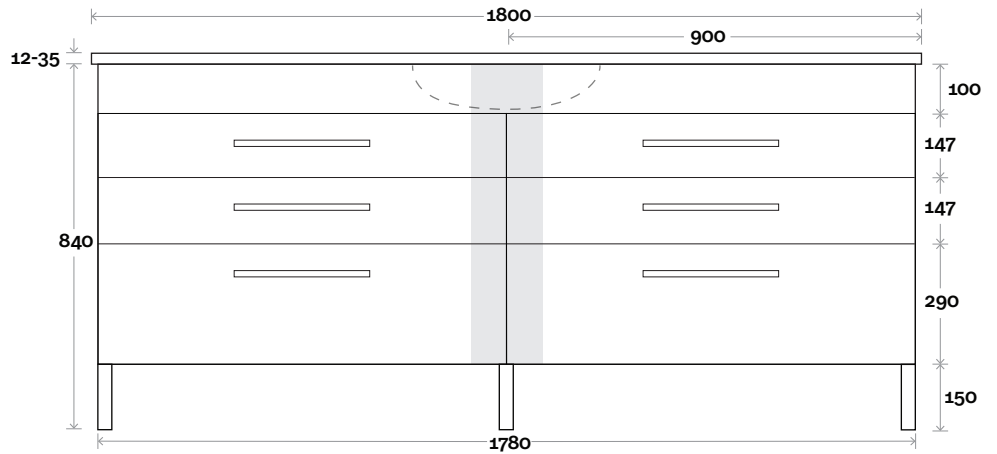

Legs

Wallmount

Top Drawer Box

MARQUIS

Mariner

Mariner 16 1800mm all drawer single basin

Top Thickness
 Nova Acrylic Top: 25mm
 Casa Ceramic Top: 20mm
 Elipta Acrylic Top: 25mm
 Silestone: 20mm
 Caesarstone: 20mm
 Dekton: 12mm
 Symphony: 20mm
 Timber: 30-35mm
 (Above counter only)

Note:
 •Nova waste centre: 900mm
 •Casa waste centre: 900mm
 •Elipta waste centre: 900mm
 •Stone & Timber waste centre: 900mm std (may vary depending on basin)

Plumbing allowance

Plumbing

Configuration

Kick

Legs

Wallmount

Top Drawer Box

All measurements are in 'mm' and are approximate and to be used as a guide only. Installation preparations are not recommended without product onsite.

MARQUIS

Mariner

Mariner 17 1800mm all drawer double basin

Top Thickness
 Nova Acrylic Top: 25mm
 Casa Ceramic Top: 20mm
 Elipta Acrylic Top: 25mm
 Silestone: 20mm
 Caesarstone: 20mm
 Dekton: 12mm
 Symphony: 20mm
 Timber: 30-35mm
 (Above counter only)

Note:
 •Nova waste centre: 550mm
 •Casa waste centre: 550mm
 •Elipta waste centre: 550mm
 •Stone & Timber waste centre: 550mm std (may vary depending on basin)