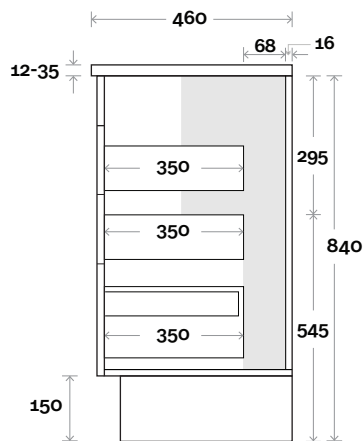

Top Thickness
 Nova Acrylic Top: 25mm
 Casa Ceramic Top: 20mm
 Elipta Acrylic Top: 25mm
 Silestone: 20mm
 Caesarstone: 20mm
 Dekton: 12mm
 Symphony: 20mm
 Timber: 30-35mm
 (Above counter only)

Note:
 •Nova waste centre: 750mm
 •Casa waste centre: 750mm
 •Elipta waste centre: 750mm
 •Stone & Timber waste centre:
 750mm Std (may vary depending on basin)

MARQUIS

Mariner

Mariner 15 1500mm all drawer double basin

Top Thickness
 Nova Acrylic Top: 25mm
 Casa Ceramic Top: 20mm
 Elipta Acrylic Top: 25mm
 Silestone: 20mm
 Caesarstone: 20mm
 Dekton: 12mm
 Symphony: 20mm
 Timber: 30-35mm
 (Above counter only)

Note:
 •Nova waste centre: 400mm
 •Casa waste centre: 400mm
 •Elipta waste centre: 400mm
 •Stone & Timber waste centre: 400mm std (may vary depending on basin)

Plumbing allowance

Plumbing

Configuration

Kick

Legs

Wallmount

Top Drawer Box

MARQUIS

Mariner

Mariner 16 1800mm all drawer single basin

Top Thickness
 Nova Acrylic Top: 25mm
 Casa Ceramic Top: 20mm
 Elipta Acrylic Top: 25mm
 Silestone: 20mm
 Caesarstone: 20mm
 Dekton: 12mm
 Symphony: 20mm
 Timber: 30-35mm
 (Above counter only)