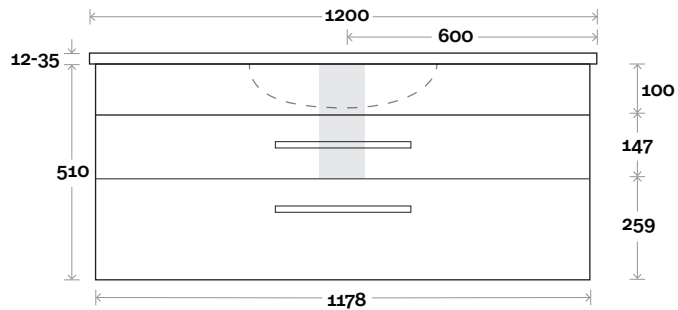

Top Thickness

Nova Acrylic Top: 25mm
 Casa Ceramic Top: 20mm
 Elipta Acrylic Top: 25mm
 Silestone: 20mm
 Caesarstone: 20mm
 Dekton: 12mm
 Symphony: 20mm
 Timber: 30-35mm
 (Above counter only)

Note:

- Nova waste centre: 600mm
- Casa waste centre: 600mm
- Elipta waste centre: 600mm
- Stone & Timber waste centre: 600mm std (may vary depending on basin)

■ Plumbing allowance

Plumbing

Configuration

Kick

Legs

Wallmount

Top Drawer Box

All measurements are in 'mm' and are approximate and to be used as a guide only. Installation preparations are not recommended without product onsite.

MARQUIS

Mariner

Mariner 13D 1200mm all drawer double basin

Top Thickness
 Nova Acrylic Top: 25mm
 Casa Ceramic Top: 20mm
 Elipta Acrylic Top: 25mm
 Silestone: 20mm
 Caesarstone: 20mm
 Dekton: 12mm
 Symphony: 20mm
 Timber: 30-35mm
 (Above counter only)

Note:
 •Nova waste centre: 300mm
 •Casa waste centre: 300mm
 •Elipta waste centre: 300mm
 •Stone & Timber waste centre:
 300mm std (may vary depending on basin)

■ Plumbing allowance

Plumbing

Configuration