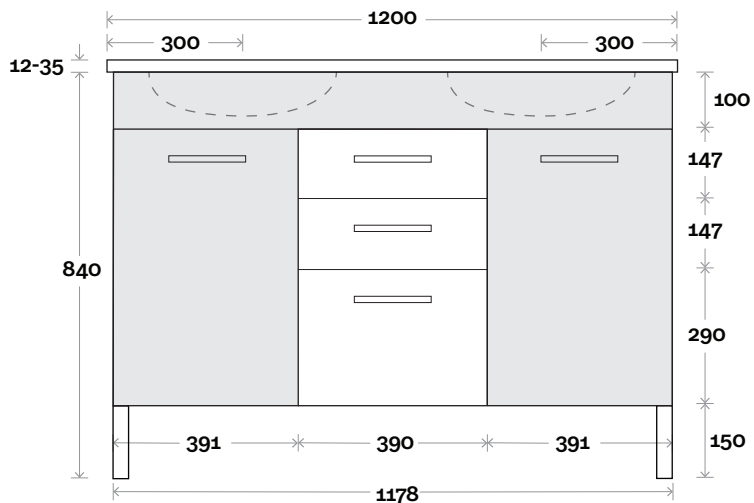

Plumbing allowance

Plumbing

Configuration

Kick

Legs

Wallmount

All measurements are in 'mm' and are approximate and to be used as a guide only. Installation preparations are not recommended without product onsite.

MARQUIS

Mariner

Mariner 5 1200mm off centre basin

Top Thickness
 Nova Acrylic Top: 25mm
 Silestone: 20mm
 Caesarstone: 20mm
 Dekton: 12mm
 Symphony: 20mm
 Timber: 30-35mm
 (Above counter only)

Note:
 • Nova waste centre: 350mm
 • Stone & Timber waste centre: 350mm std (may vary depending on basin)
 • Left or Right hand bowl