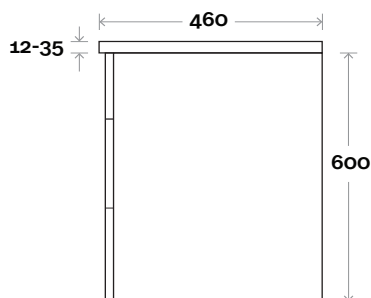

MARQUIS

Mariner

Mariner 5 1200mm off centre basin

Top Thickness
Nova Acrylic Top: 25mm
Silestone: 20mm
Caesarstone: 20mm
Dekton: 12mm
Symphony: 20mm
Timber: 30-35mm
(Above counter only)

Note:
• Nova waste centre: 350mm
• Stone & Timber waste centre: 350mm std (may vary depending on basin)
• Left or Right hand bowl

Plumbing allowance

Plumbing

Configuration

Kick

Legs

Wallmount