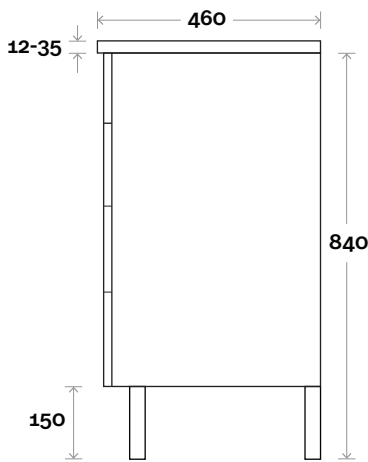

MARQUIS

Mariner

Mariner 7 1500mm double basin

Top Thickness
 Nova Acrylic Top: 25mm
 Silestone: 20mm
 Caesarstone: 20mm
 Dekton: 12mm
 Symphony: 20mm
 Timber: 30-35mm
 (Above counter only)

Note:
 • Nova waste centre: 400mm
 • Stone & Timber waste centre: 400mm std (may vary depending on basin)

Plumbing allowance

Plumbing

Configuration

Kick

Legs

Wallmount

All measurements are in 'mm' and are approximate and to be used as a guide only. Installation preparations are not recommended without product onsite.

MARQUIS

Mariner

Mariner 8 1800mm single basin

Top Thickness
 Nova Acrylic Top: 25mm
 Silestone: 20mm
 Caesarstone: 20mm
 Dekton: 12mm
 Symphony: 20mm
 Timber: 30-35mm
 (Above counter only)

Note:
 • Nova waste centre: 900mm
 • Stone & Timber waste centre:
 900mm std (may vary depending on basin)

MARQUIS

Mariner

Mariner 9 1800mm double basin

Top Thickness
 Nova Acrylic Top: 25mm
 Silestone: 20mm
 Caesarstone: 20mm
 Dekton: 12mm
 Symphony: 20mm
 Timber: 30-35mm
 (Above counter only)

Note:
 • Nova waste centre: 550mm
 • Stone & Timber waste centre:
 550mm std (may vary depending on basin)