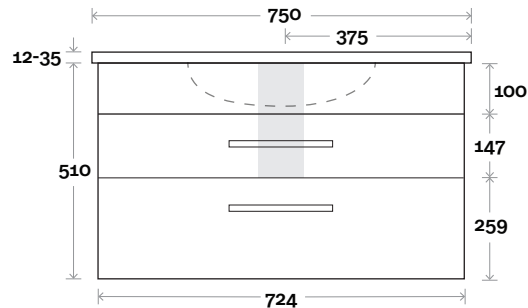

Legs

Wallmount

Top Drawer Box

All measurements are in 'mm' and are approximate and to be used as a guide only. Installation preparations are not recommended without product onsite.

MARQUIS

Mariner

Mariner 11 750mm all drawer centre basin

Top Thickness
 Nova Acrylic Top: 25mm
 Casa Ceramic Top: 20mm
 Elipta Acrylic Top: 25mm
 Silestone: 20mm
 Caesarstone: 20mm
 Dekton: 12mm
 Symphony: 20mm
 Timber: 30-35mm
 (Above counter only)

Note:
 •Nova waste centre: 375mm
 •Casa waste centre: 375mm
 •Elipta waste centre: 375mm
 •Stone & Timber waste centre:
 375mm Std (may vary depending on basin)

Plumbing allowance

Plumbing

Configuration

Kick

Legs

Wallmount

Top Drawer Box

All measurements are in 'mm' and are approximate and to be used as a guide only. Installation preparations are not recommended without product onsite.

MARQUIS

Mariner

Mariner 12 900mm all drawer centre basin

Top Thickness
 Nova Acrylic Top: 25mm
 Casa Ceramic Top: 20mm
 Elipta Acrylic Top: 25mm
 Silestone: 20mm
 Caesarstone: 20mm
 Dekton: 12mm
 Symphony: 20mm
 Timber: 30-35mm
 (Above counter only)