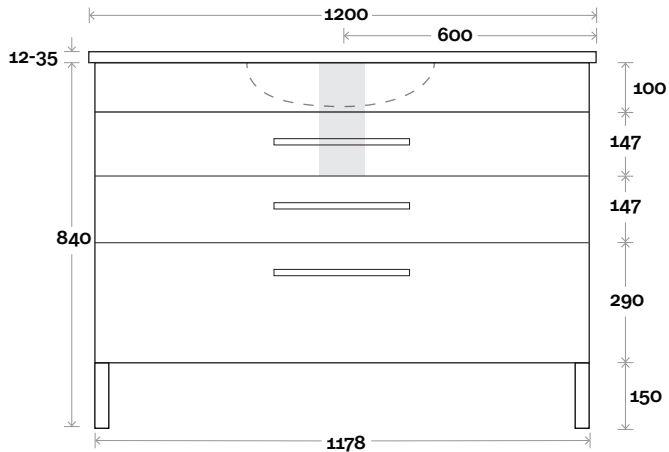

Top Thickness

Nova Acrylic Top: 25mm
 Casa Ceramic Top: 20mm
 Elipta Acrylic Top: 25mm
 Silestone: 20mm
 Caesarstone: 20mm
 Dekton: 12mm
 Symphony: 20mm
 Timber: 30-35mm
 (Above counter only)

Note:

- Nova waste centre: 600mm
- Casa waste centre: 600mm
- Elipta waste centre: 600mm
- Stone & Timber waste centre: 600mm std (may vary depending on basin)

■ Plumbing allowance

Plumbing

Configuration

Kick

Legs

Wallmount

Top Drawer Box

All measurements are in 'mm' and are approximate and to be used as a guide only. Installation preparations are not recommended without product onsite.

MARQUIS

Mariner

Mariner 13D 1200mm all drawer double basin

Top Thickness
 Nova Acrylic Top: 25mm
 Casa Ceramic Top: 20mm
 Elipta Acrylic Top: 25mm
 Silestone: 20mm
 Caesarstone: 20mm
 Dekton: 12mm
 Symphony: 20mm
 Timber: 30-35mm
 (Above counter only)

Note:
 •Nova waste centre: 300mm
 •Casa waste centre: 300mm
 •Elipta waste centre: 300mm
 •Stone & Timber waste centre:
 300mm std (may vary depending on basin)

■ Plumbing allowance

Plumbing

Configuration