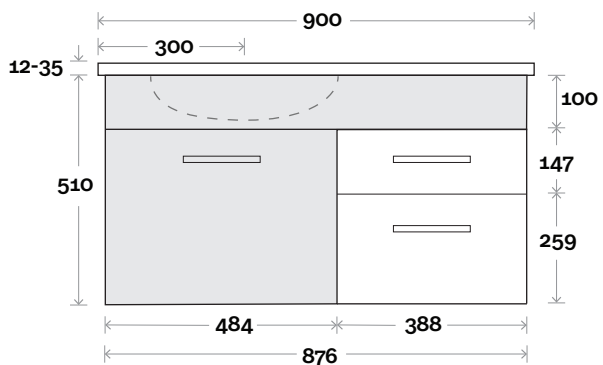

MARQUIS

Mariner

Mariner 3 900mm off centre basin

Top Thickness
Nova Acrylic Top: 25mm
Casa Ceramic Top: 20mm
Elipta Acrylic Top: 25mm
Silestone: 20mm
Caesarstone: 20mm
Dekton: 12mm
Symphony: 20mm
Timber: 30-35mm
(Above counter only)

Note:
• Nova waste centre: 300mm
• Casa waste centre: 300mm
• Elipta waste centre: 300mm
• Stone & Timber waste centre:
300mm std (may vary depending on basin)
• Left or Right hand bowl

Plumbing allowance

Plumbing

Configuration

Kick

Legs

Wallmount