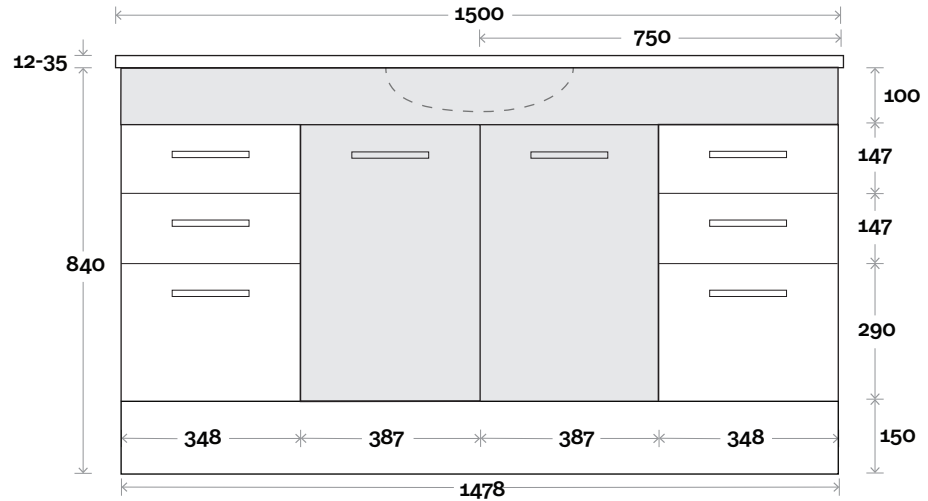

MARQUIS

Mariner

Mariner 6 1500mm single basin

Top Thickness
Nova Acrylic Top: 25mm
Silestone: 20mm
Caesarstone: 20mm
Dekton: 12mm
Symphony: 20mm
Timber: 30-35mm
(Above counter only)

Note:
• Nova waste centre: 750mm
• Stone & Timber waste centre:
750mm std (may vary depending on basin)

Plumbing allowance

Plumbing

Configuration

Kick