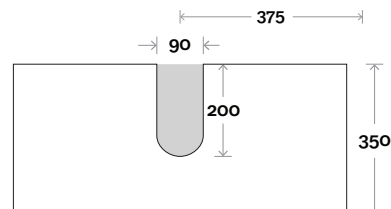

Top Thickness
 Nova Acrylic Top: 25mm
 Casa Ceramic Top: 20mm
 Elipta Acrylic Top: 25mm
 Silestone: 20mm
 Caesarstone: 20mm
 Dekton: 12mm
 Symphony: 20mm
 Timber: 30-35mm
 (Above counter only)

Note:
 •Nova waste centre: 375mm
 •Casa waste centre: 375mm
 •Elipta waste centre: 375mm
 •Stone & Timber waste centre:
 375mm Std (may vary depending on basin)

Plumbing allowance

Plumbing

Configuration

Kick

Legs

Wallmount

Top Drawer Box

All measurements are in 'mm' and are approximate and to be used as a guide only. Installation preparations are not recommended without product onsite.

MARQUIS

Mariner

Mariner 12 900mm all drawer centre basin

Top Thickness
 Nova Acrylic Top: 25mm
 Casa Ceramic Top: 20mm
 Elipta Acrylic Top: 25mm
 Silestone: 20mm
 Caesarstone: 20mm
 Dekton: 12mm
 Symphony: 20mm
 Timber: 30-35mm
 (Above counter only)