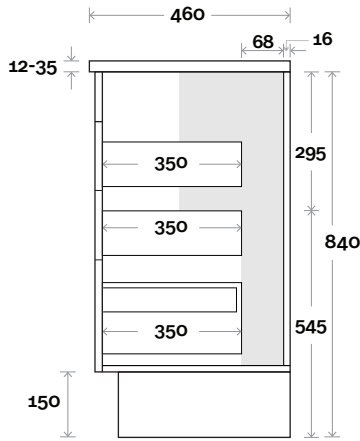

Top Thickness
 Nova Acrylic Top: 25mm
 Casa Ceramic Top: 20mm
 Elipta Acrylic Top: 25mm
 Silestone: 20mm
 Caesarstone: 20mm
 Dekton: 12mm
 Symphony: 20mm
 Timber: 30-35mm
 (Above counter only)

Note:
 •Nova waste centre: 375mm
 •Casa waste centre: 375mm
 •Elipta waste centre: 375mm
 •Stone & Timber waste centre:
 375mm Std (may vary depending on basin)

MARQUIS

Mariner

Mariner 12 900mm all drawer centre basin

Top Thickness
 Nova Acrylic Top: 25mm
 Casa Ceramic Top: 20mm
 Elipta Acrylic Top: 25mm
 Silestone: 20mm
 Caesarstone: 20mm
 Dekton: 12mm
 Symphony: 20mm
 Timber: 30-35mm
 (Above counter only)

Note:
 •Nova waste centre: 450mm
 •Casa waste centre: 450mm
 •Elipta waste centre: 450mm
 •Stone & Timber waste centre: 450mm std (may vary depending on basin)

Plumbing allowance

Plumbing

Configuration

Kick

Legs

Wallmount

Top Drawer Box

All measurements are in 'mm' and are approximate and to be used as a guide only. Installation preparations are not recommended without product onsite.

MARQUIS

Mariner

Mariner 13s 1200mm all drawer centre basin