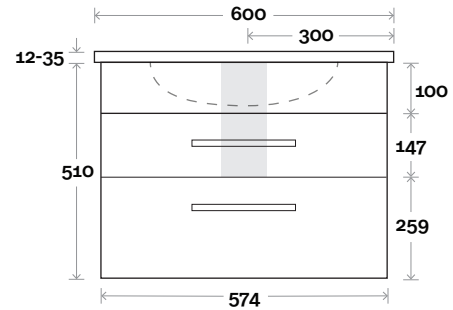

MARQUIS

Mariner

Mariner 10 600mm all drawer centre basin

Top Thickness

- Nova Acrylic Top: 25mm
- Casa Ceramic Top: 20mm
- Elipta Acrylic Top: 25mm
- Silestone: 20mm
- Caesarstone: 20mm
- Dekton: 12mm
- Symphony: 20mm
- Timber: 30-35mm
(Above counter only)

Note:

- Nova waste centre: 300mm
- Casa waste centre: 300mm
- Elipta waste centre: 300mm
- Stone & Timber waste centre: 300mm std (may vary depending on basin)

■ Plumbing allowance

Plumbing

Configuration

Kick

Legs

Wallmount

Top Drawer Box

All measurements are in 'mm' and are approximate and to be used as a guide only. Installation preparations are not recommended without product onsite.

MARQUIS

Mariner

Mariner 11 750mm all drawer centre basin

Top Thickness
 Nova Acrylic Top: 25mm
 Casa Ceramic Top: 20mm
 Elipta Acrylic Top: 25mm
 Silestone: 20mm
 Caesarstone: 20mm
 Dekton: 12mm
 Symphony: 20mm
 Timber: 30-35mm
 (Above counter only)

Note:
 •Nova waste centre: 375mm
 •Casa waste centre: 375mm
 •Elipta waste centre: 375mm
 •Stone & Timber waste centre:
 375mm Std (may vary depending on basin)