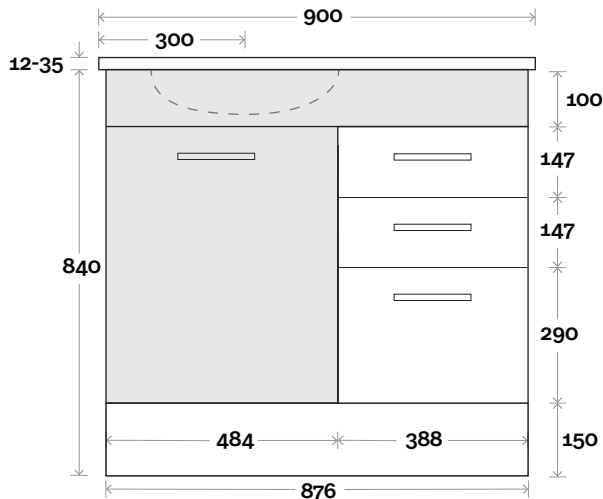

MARQUIS

Mariner

Mariner 3 900mm off centre basin

Top Thickness
Nova Acrylic Top: 25mm
Casa Ceramic Top: 20mm
Elipta Acrylic Top: 25mm
Silestone: 20mm
Caesarstone: 20mm
Dekton: 12mm
Symphony: 20mm
Timber: 30-35mm
(Above counter only)

Note:
• Nova waste centre: 300mm
• Casa waste centre: 300mm
• Elipta waste centre: 300mm
• Stone & Timber waste centre:
300mm std (may vary depending on basin)
• Left or Right hand bowl

Plumbing allowance

Plumbing

Configuration

Kick