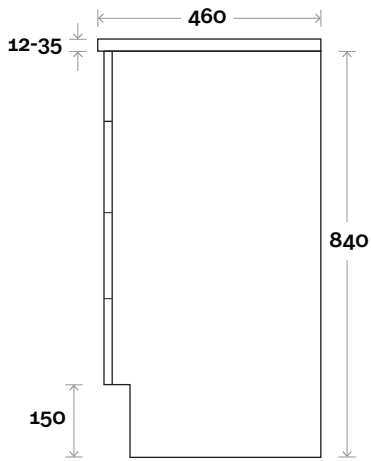

MARQUIS

Mariner

Mariner 9 1800mm double basin

Top Thickness
Nova Acrylic Top: 25mm
Silestone: 20mm
Caesarstone: 20mm
Dekton: 12mm
Symphony: 20mm
Timber: 30-35mm
(Above counter only)

Note:
• Nova waste centre: 550mm
• Stone & Timber waste centre:
550mm std (may vary depending on basin)

Plumbing allowance

Plumbing

Configuration

Kick