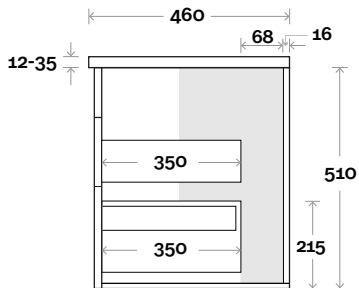

Legs

Wallmount

Top Drawer Box

MARQUIS

Mariner

Mariner 16 1800mm all drawer single basin

Top Thickness
 Nova Acrylic Top: 25mm
 Casa Ceramic Top: 20mm
 Elipta Acrylic Top: 25mm
 Silestone: 20mm
 Caesarstone: 20mm
 Dekton: 12mm
 Symphony: 20mm
 Timber: 30-35mm
 (Above counter only)

Note:
 •Nova waste centre: 900mm
 •Casa waste centre: 900mm
 •Elipta waste centre: 900mm
 •Stone & Timber waste centre: 900mm std (may vary depending on basin)

Plumbing allowance

Plumbing

Configuration

Kick

Legs

Wallmount

Top Drawer Box

All measurements are in 'mm' and are approximate and to be used as a guide only. Installation preparations are not recommended without product onsite.

MARQUIS

Mariner

Mariner 17 1800mm all drawer double basin

Top Thickness
 Nova Acrylic Top: 25mm
 Casa Ceramic Top: 20mm
 Elipta Acrylic Top: 25mm
 Silestone: 20mm
 Caesarstone: 20mm
 Dekton: 12mm
 Symphony: 20mm
 Timber: 30-35mm
 (Above counter only)

Note:
 •Nova waste centre: 550mm
 •Casa waste centre: 550mm
 •Elipta waste centre: 550mm
 •Stone & Timber waste centre: 550mm std (may vary depending on basin)