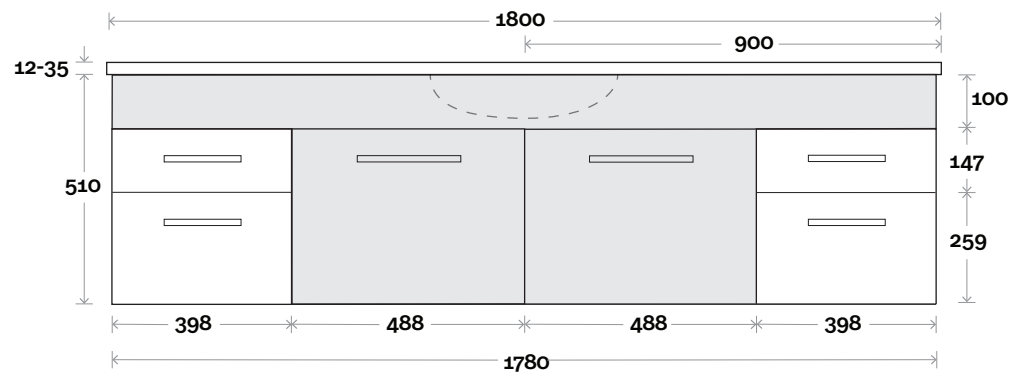

Plumbing allowance

Plumbing

Configuration

Kick

Legs

Wallmount

All measurements are in 'mm' and are approximate and to be used as a guide only. Installation preparations are not recommended without product onsite.

MARQUIS

Mariner

Mariner 9 1800mm double basin

Top Thickness
 Nova Acrylic Top: 25mm
 Silestone: 20mm
 Caesarstone: 20mm
 Dekton: 12mm
 Symphony: 20mm
 Timber: 30-35mm
 (Above counter only)

Note:
 • Nova waste centre: 550mm
 • Stone & Timber waste centre:
 550mm std (may vary depending on basin)