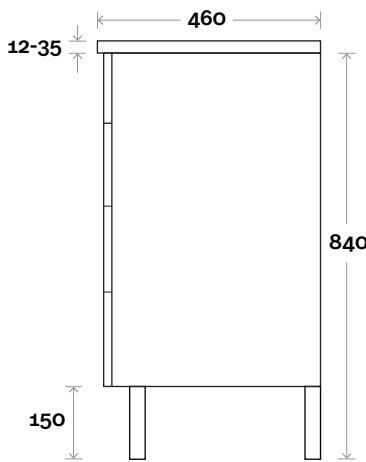

MARQUIS

Mariner

Mariner 5 1200mm off centre basin

Top Thickness
 Nova Acrylic Top: 25mm
 Silestone: 20mm
 Caesarstone: 20mm
 Dekton: 12mm
 Symphony: 20mm
 Timber: 30-35mm
 (Above counter only)

Note:
 • Nova waste centre: 350mm
 • Stone & Timber waste centre: 350mm std (may vary depending on basin)
 • Left or Right hand bowl

Mariner 6 1500mm single basin

Top Thickness
 Nova Acrylic Top: 25mm
 Silestone: 20mm
 Caesarstone: 20mm
 Dekton: 12mm
 Symphony: 20mm
 Timber: 30-35mm
 (Above counter only)

Note:
 • Nova waste centre: 750mm
 • Stone & Timber waste centre:
 750mm std (may vary depending on basin)

Plumbing allowance

Plumbing

Configuration

Kick

Legs

Wallmount

All measurements are in 'mm' and are approximate and to be used as a guide only. Installation preparations are not recommended without product onsite.

MARQUIS

Mariner

Mariner 7 1500mm double basin

Top Thickness
 Nova Acrylic Top: 25mm
 Silestone: 20mm
 Caesarstone: 20mm
 Dekton: 12mm
 Symphony: 20mm
 Timber: 30-35mm
 (Above counter only)

Note:
 • Nova waste centre: 400mm
 • Stone & Timber waste centre: 400mm std (may vary depending on basin)