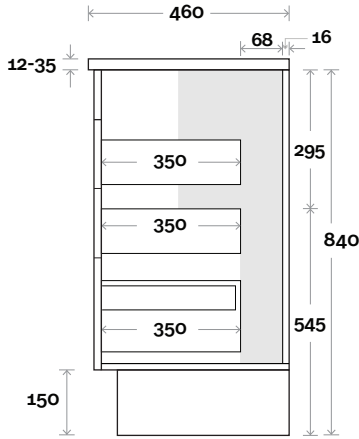

Note:

- Nova waste centre: 300mm
- Casa waste centre: 300mm
- Elipta waste centre: 300mm
- Stone & Timber waste centre: 300mm std (may vary depending on basin)

■ Plumbing allowance

Plumbing

Configuration

Kick

Legs

Wallmount

Top Drawer Box

All measurements are in 'mm' and are approximate and to be used as a guide only. Installation preparations are not recommended without product onsite.

MARQUIS

Mariner

Mariner 11 750mm all drawer centre basin

Top Thickness
 Nova Acrylic Top: 25mm
 Casa Ceramic Top: 20mm
 Elipta Acrylic Top: 25mm
 Silestone: 20mm
 Caesarstone: 20mm
 Dekton: 12mm
 Symphony: 20mm
 Timber: 30-35mm
 (Above counter only)

Note:
 •Nova waste centre: 375mm
 •Casa waste centre: 375mm
 •Elipta waste centre: 375mm
 •Stone & Timber waste centre:
 375mm Std (may vary depending on basin)

Plumbing allowance

Plumbing

Configuration

Kick

Legs

Wallmount

Top Drawer Box

All measurements are in 'mm' and are approximate and to be used as a guide only. Installation preparations are not recommended without product onsite.