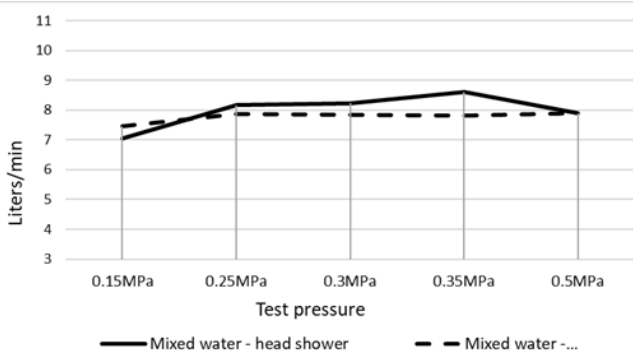

FLOW RATE GRAPH