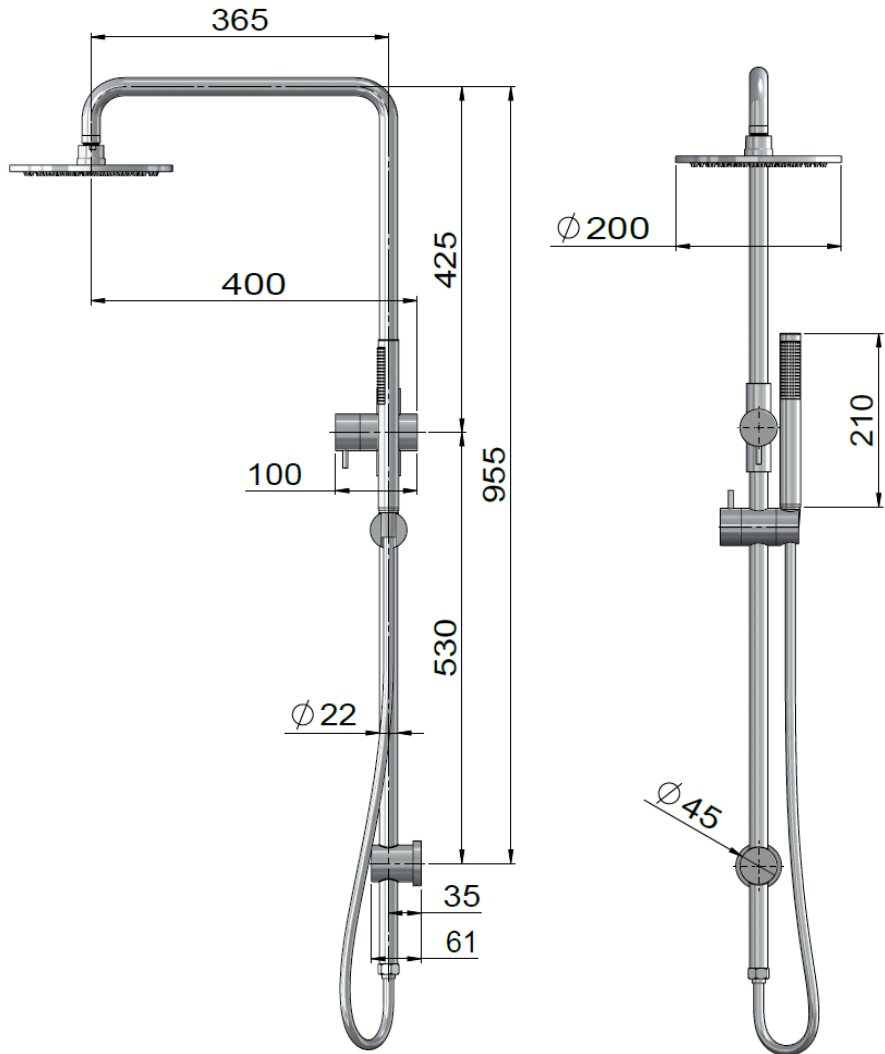

CREDENTIALS

SPECIFICATIONS