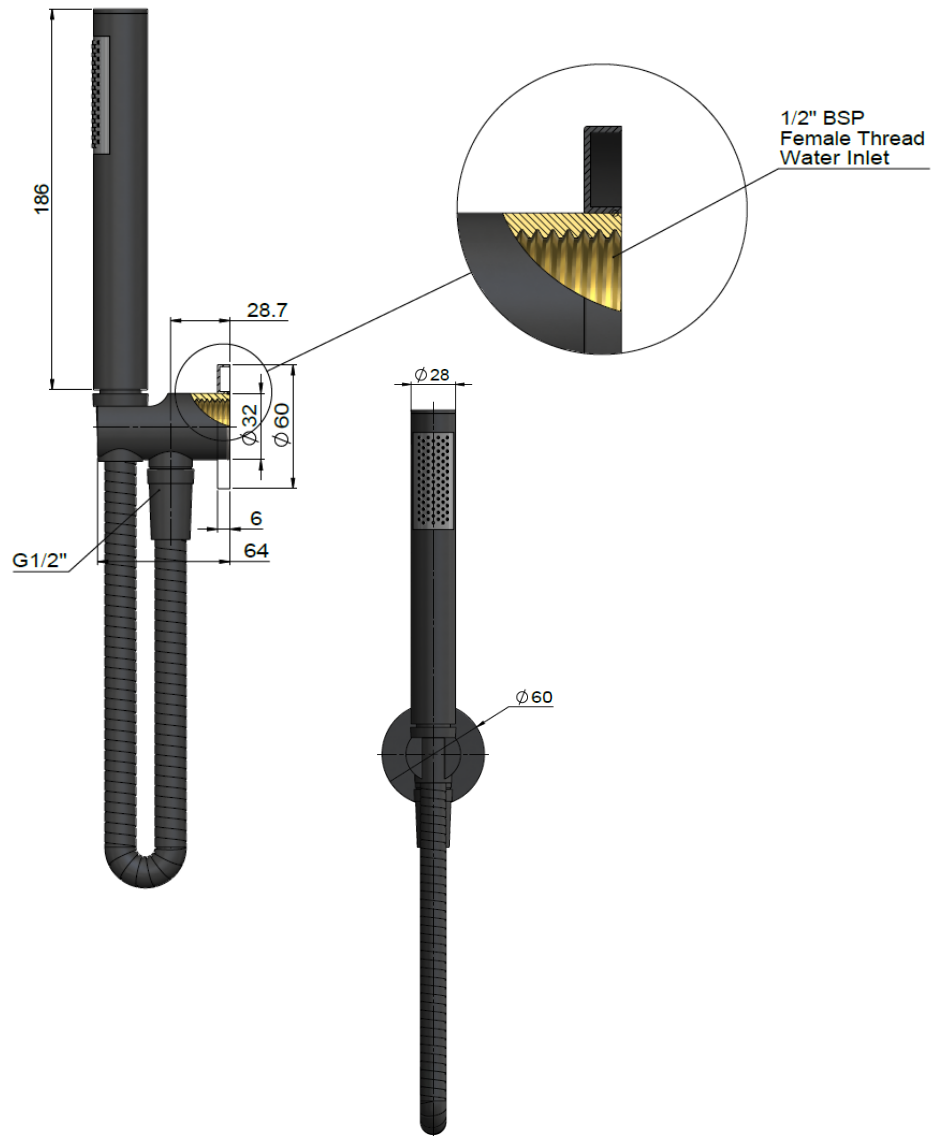

MZ08-R HAND SHOWER

meir®

FEATURES

- Refer to the Meir website for warranty terms & conditions, and available finishes.
- Flow rate 6 L p/m
- Solid brass construction
- Box Weight 1.06 kg
- 68mm long 1/2" threaded adapter included

CARE

- Do not install tapware using any form of acetone silicones.
- Do not apply physical items (such as tools) directly to product.
- Never use house-hold or commercial detergents, citrus based cleaners, or abrasive cleaners.
- Clean using a mild washing soap solution rinsed, and dry with a soft cloth.
- Check for any product defects before installation.
- Refer to the installation manual for correct installation.

CREDENTIALS

- Watermark AS/NZS3718WMKA25013
- Wels Rated 3 Star

SPECIFICATIONS