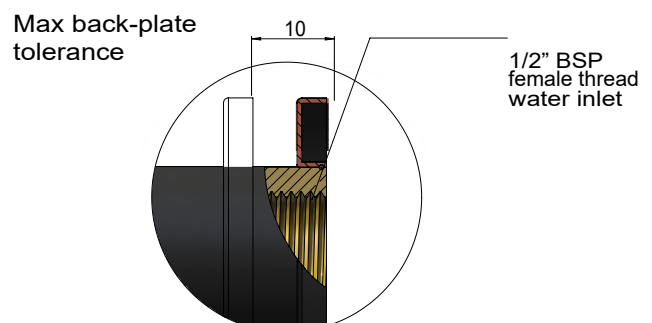

TOLERANCES