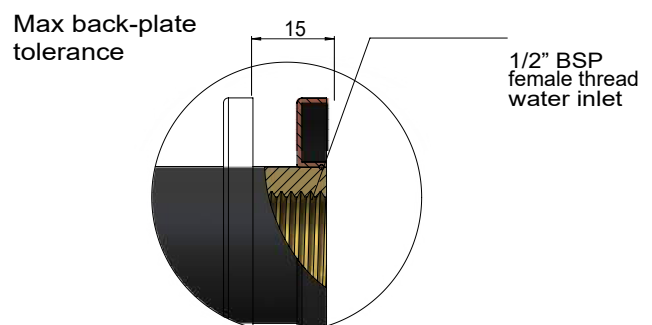

TOLERANCES