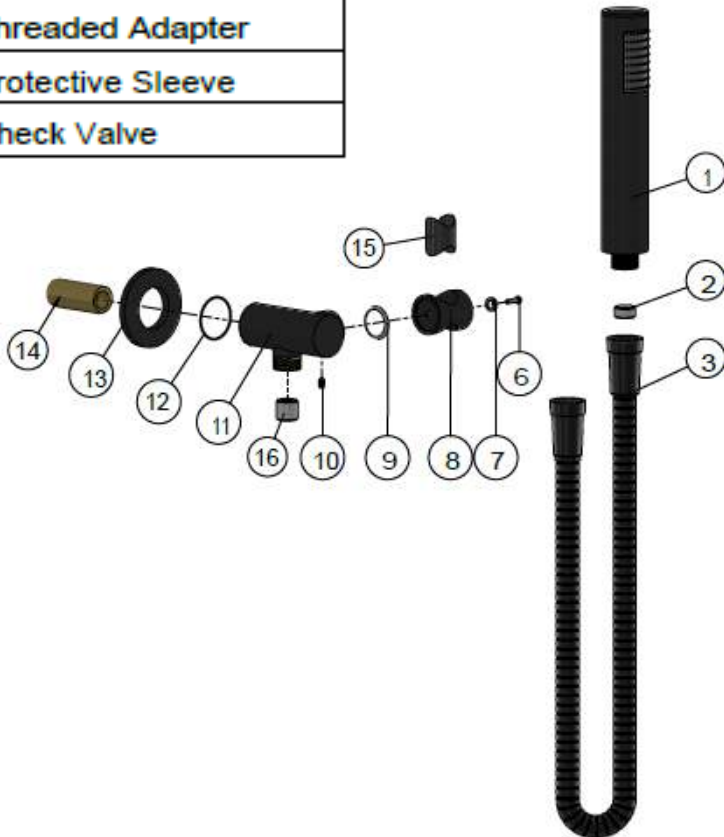

MZ06-R HAND SHOWER

meir®

FEATURES

- Refer to the Meir website for warranty terms & conditions, and available finishes
- Flow rate **6 L p/m**
- Solid brass construction
- Box Weight **1.06 kg**
- 68mm long 1/2" threaded adapter included

EXPLODED VIEW

NO.	Part Number
1	Handle Shower
2	Water Flow Controller
3	Shower Hose
6	Screw
7	Wear Ring
8	Bracket
9	Wear Ring
10	Screw
11	Bracket Base
12	O-Ring
13	Back Plate
14	Threaded Adapter
15	Protective Sleeve
16	Check Valve