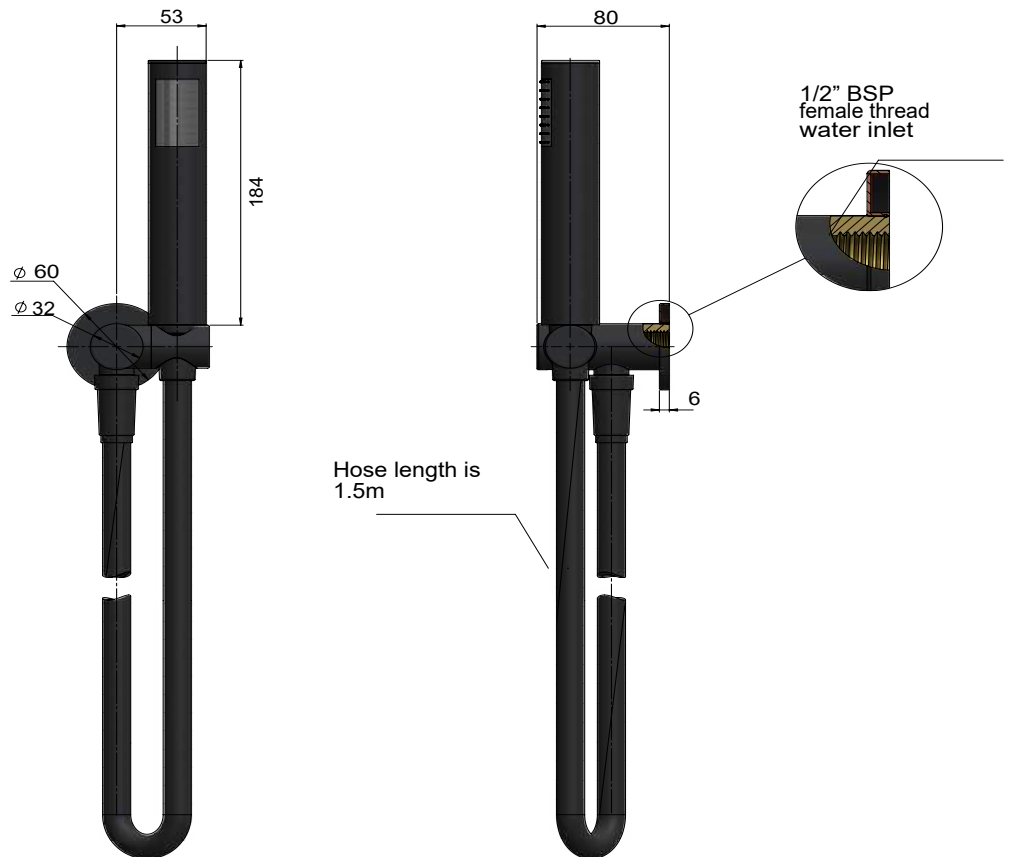

MZ06-R HAND SHOWER

meir®

FEATURES

- Refer to the Meir website for warranty terms & conditions, and available finishes
- Flow rate **6 L p/m**
- Solid brass construction
- Box Weight **1.06 kg**
- 68mm long 1/2" threaded adapter included

CREDENTIALS

- Watermark AS/NZS3718WMKA25013
- Wels Rated 3 Star

SPECIFICATIONS

FLOW RATE GRAPH

TOLERANCES

MZ06-R

HAND SHOWER

meir®

EXPLODED VIEW

NO.	Part Number
1	Handle Shower
2	Water Flow Controller
3	Shower Hose
6	Screw
7	Wear Ring
8	Bracket
9	Wear Ring
10	Screw
11	Bracket Base
12	O-Ring
13	Back Plate
14	Threaded Adapter
15	Protective Sleeve
16	Check Valve

NOTE: The hose end caps of parts (3,6) are made from a special hardened plastic to prevent the brass mount (8) from scratching.