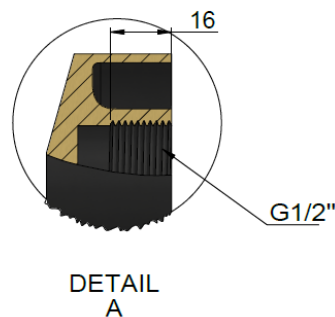

MZ0402-R HAND SHOWER RAIL

meir®

FEATURES

- Refer to the Meir website for warranty terms & conditions, and available finishes
- Flow rate 6 L p/m
- European components and cartridge
- Solid brass construction
- Box Weight 2 kg
- 68mm long 1/2" threaded adapter included

CREDENTIALS

- Watermark AS/NZS3718WMKA25013
- Wels Rated 3 Star

SPECIFICATIONS

FLOW RATE GRAPH

TOLERANCES

Max thread depth

MZ0402-R

HAND SHOWER RAIL

meir®

EXPLODED VIEW

| No | Part Name |
|----|------------------|
| 1 | Hand Shower |
| 2 | Flow Controller |
| 3 | Shower Rail |
| 4 | Shower Bracket |
| 5 | Threaded Adapter |
| 6 | Elbow |
| 7 | Shower Hose |
| 8 | Base |
| 9 | Screw |
| 10 | Back Plate |
| 11 | Mounting Base |
| 12 | Check Valve |