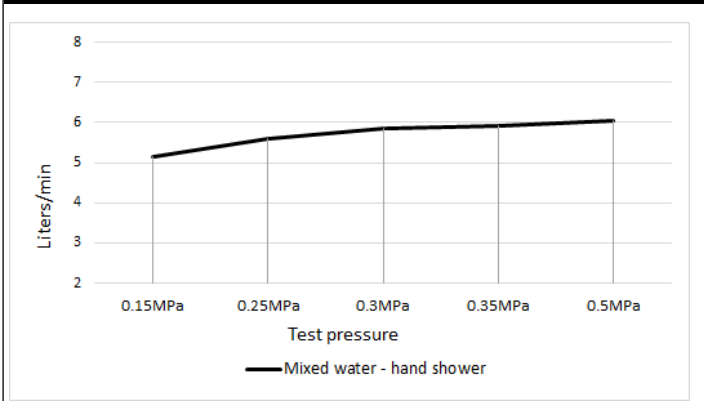

MZ0402-R HAND SHOWER RAIL

meir®

FEATURES

- Refer to the Meir website for warranty terms & conditions, and available finishes
- Flow rate 6 L p/m
- European components and cartridge
- Solid brass construction
- Box Weight 2 kg
- 68mm long 1/2" threaded adapter included

CREDENTIALS

- Watermark AS/NZS3718WMKA25013
- Wels Rated 3 Star

SPECIFICATIONS

FLOW RATE GRAPH

TOLERANCES

Max thread depth

MZ0402-R

HAND SHOWER RAIL