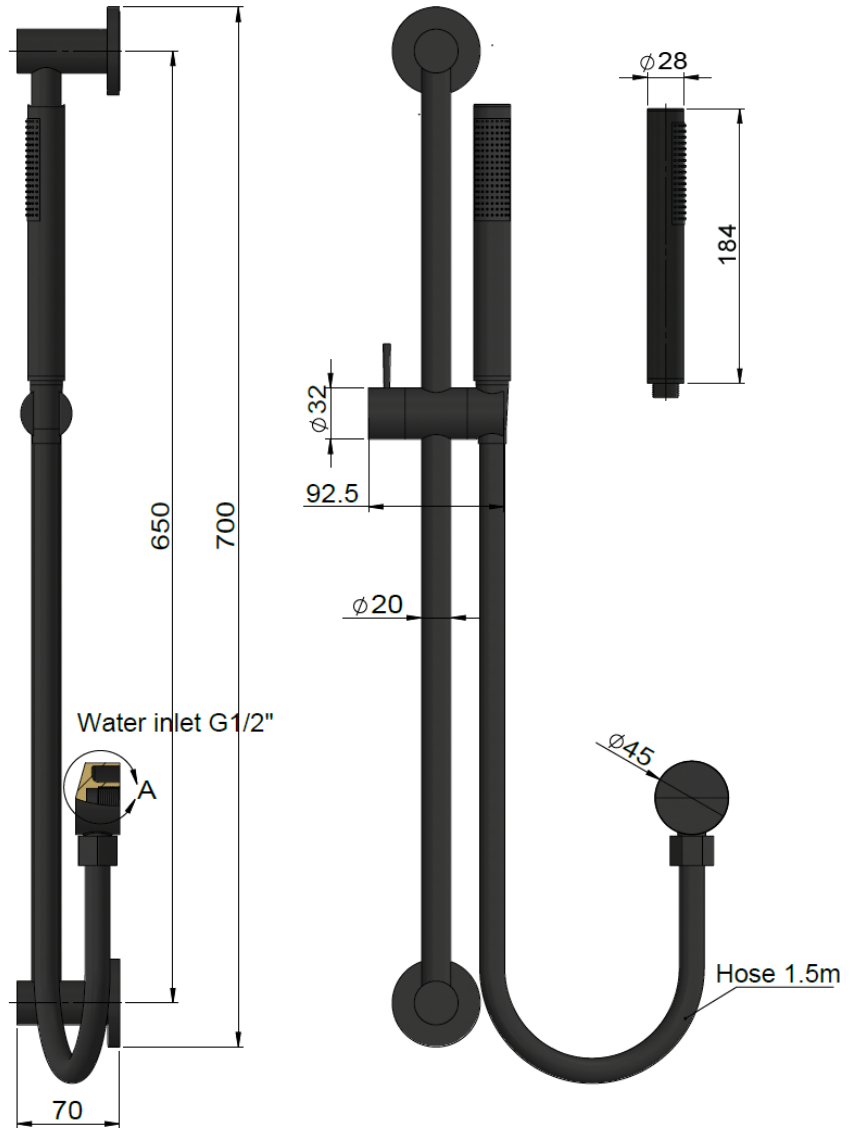

MZ0402-R HAND SHOWER RAIL

meir®

FEATURES

- Refer to the Meir website for warranty terms & conditions, and available finishes
- Flow rate 6 L p/m
- European components and cartridge
- Solid brass construction
- Box Weight 2 kg
- 68mm long 1/2" threaded adapter included

CREDENTIALS

- Watermark AS/NZS3718WMKA25013
- Wels Rated 3 Star

SPECIFICATIONS

FLOW RATE GRAPH

TOLERANCES

Max thread depth

MZ0402-R

HAND SHOWER RAIL

meir®

EXPLODED VIEW

| No | Part Name |
|----|------------------|
| 1 | Hand Shower |
| 2 | Flow Controller |
| 3 | Shower Rail |
| 4 | Shower Bracket |
| 5 | Threaded Adapter |
| 6 | Elbow |
| 7 | Shower Hose |
| 8 | Base |
| 9 | Screw |
| 10 | Back Plate |
| 11 | Mounting Base |
| 12 | Check Valve |