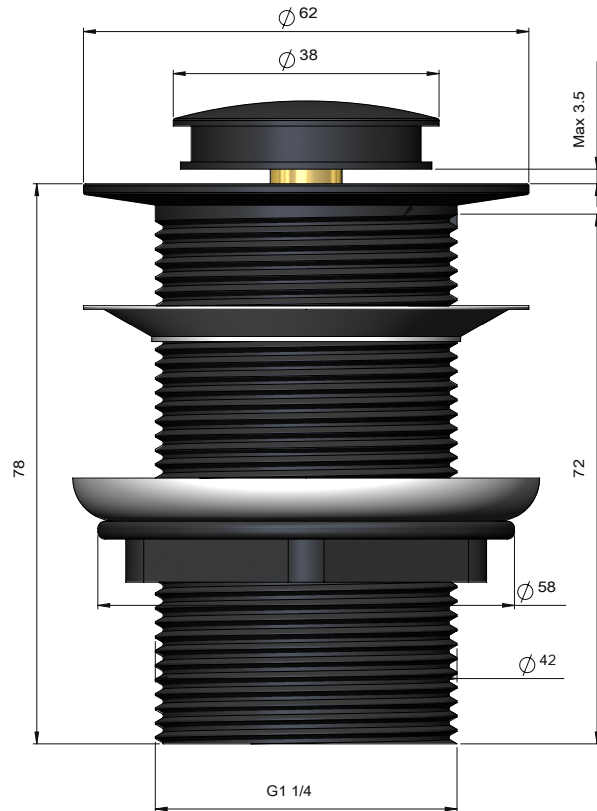

SPECIFICATIONS

CREDENTIALS

- Watermark AS/NZS 3718:2005