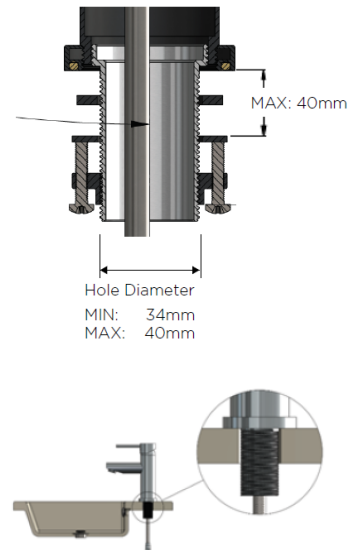

TOLERANCES

Surface Tolerance