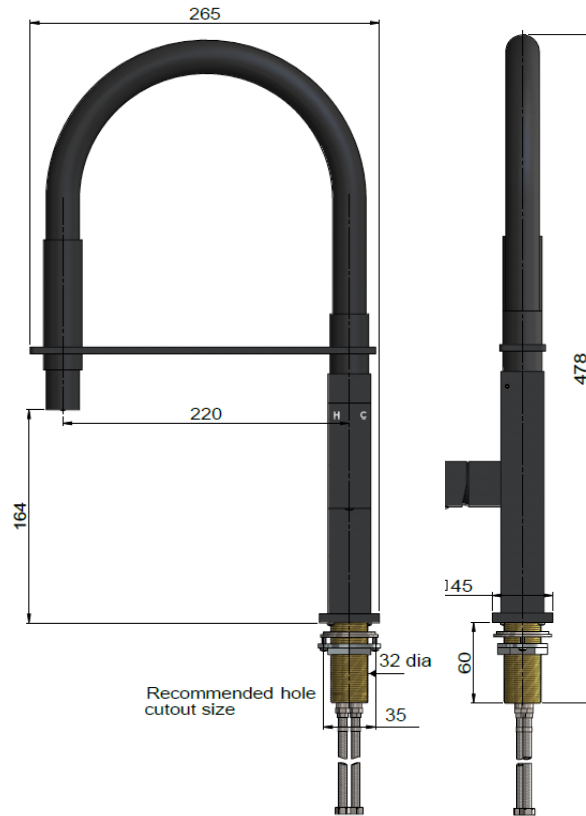

SPECIFICATIONS