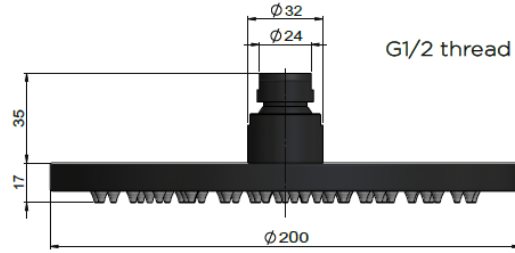

MH04 SHOWER ROSE

meir®

FEATURES

- Refer to the Meir website for warranty terms & conditions, and available finishes.
- Flow rate 9L p/m
- Solid brass construction
- Box Weight 1.1 Kg

CARE

- Do not install tapware using any form of acetone silicones.
- Do not apply physical items (such as tools) directly to product.
- Never use house-hold or commercial detergents, citrus based cleaners, or abrasive cleaners.
- Clean using a mild washing soap solution rinsed, and dry with a soft cloth.
- Check for any product defects before installation.
- Refer to the installation manual for correct installation.

SPECIFICATIONS

FLOW RATE GRAPH

CREDENTIALS

- Watermark AS/NZS3718WMKA25013
- Wels Rated 3 Star

EXPLODED VIEW

No.	Part Name
1	Strainer
2	Flow Controller
3	Nut
4	Wearing Ring
5	Universal Ball
6	Wearing Ring
7	Screw
8	Connet Nut
9	O-ring
10	Cover Plate
11	Connector
12	Rubber Gasket
13	Plate