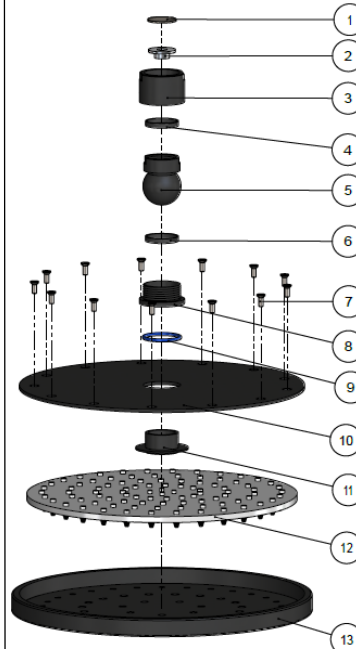

MH04 SHOWER ROSE

meir®

FEATURES

- Refer to the Meir website for warranty terms & conditions, and available finishes.
- Flow rate 9L p/m
- Solid brass construction
- Box Weight 1.1 Kg

CARE

- Do not install tapware using any form of acetone silicones.
- Do not apply physical items (such as tools) directly to product.
- Never use house-hold or commercial detergents, citrus based cleaners, or abrasive cleaners.
- Clean using a mild washing soap solution rinsed, and dry with a soft cloth.
- Check for any product defects before installation.
- Refer to the installation manual for correct installation.

SPECIFICATIONS

FLOW RATE GRAPH

CREDENTIALS

- Watermark AS/NZS3718WMKA25013
- Wels Rated 3 Star

EXPLODED VIEW

No.	Part Name
1	Strainer
2	Flow Controller
3	Nut
4	Wearing Ring
5	Universal Ball
6	Wearing Ring
7	Screw
8	Connet Nut
9	O-ring
10	Cover Plate
11	Connector
12	Rubber Gasket
13	Plate