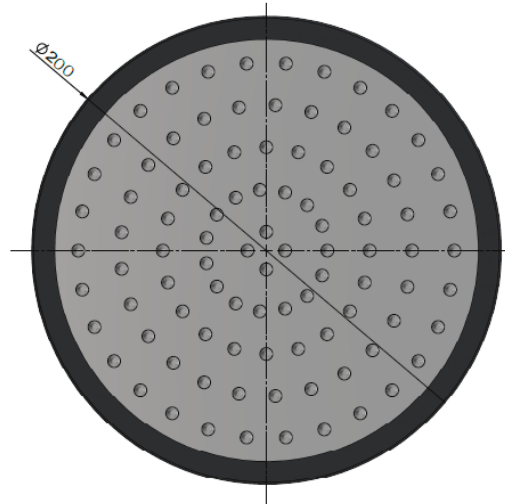

MH04 SHOWER ROSE

meir®

FEATURES

- Refer to the Meir website for warranty terms & conditions, and available finishes.
- Flow rate 9L p/m
- Solid brass construction
- Box Weight 1.1 Kg

CARE

- Do not install tapware using any form of acetone silicones.
- Do not apply physical items (such as tools) directly to product.
- Never use house-hold or commercial detergents, citrus based cleaners, or abrasive cleaners.
- Clean using a mild washing soap solution rinsed, and dry with a soft cloth.
- Check for any product defects before installation.
- Refer to the installation manual for correct installation.

SPECIFICATIONS

FLOW RATE GRAPH

CREDENTIALS

- Watermark AS/NZS3718WMKA25013
- Wels Rated 3 Star

EXPLODED VIEW

No.	Part Name
1	Strainer
2	Flow Controller
3	Nut
4	Wearing Ring
5	Universal Ball
6	Wearing Ring
7	Screw
8	Connet Nut
9	O-ring
10	Cover Plate
11	Connector
12	Rubber Gasket
13	Plate