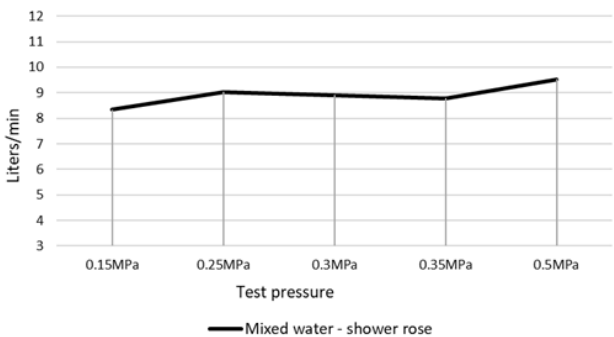

MH04 SHOWER ROSE

meir®

FEATURES

- Refer to the Meir website for warranty terms & conditions, and available finishes.
- Flow rate 9L p/m
- Solid brass construction
- Box Weight 1.1 Kg

CARE

- Do not install tapware using any form of acetone silicones.
- Do not apply physical items (such as tools) directly to product.
- Never use house-hold or commercial detergents, citrus based cleaners, or abrasive cleaners.
- Clean using a mild washing soap solution rinsed, and dry with a soft cloth.
- Check for any product defects before installation.
- Refer to the installation manual for correct installation.

SPECIFICATIONS

FLOW RATE GRAPH

CREDENTIALS

- Watermark AS/NZS3718WMKA25013
- Wels Rated 3 Star

EXPLODED VIEW

No.	Part Name
1	Strainer
2	Flow Controller
3	Nut
4	Wearing Ring
5	Universal Ball
6	Wearing Ring
7	Screw
8	Connet Nut
9	O-ring
10	Cover Plate
11	Connector
12	Rubber Gasket
13	Plate