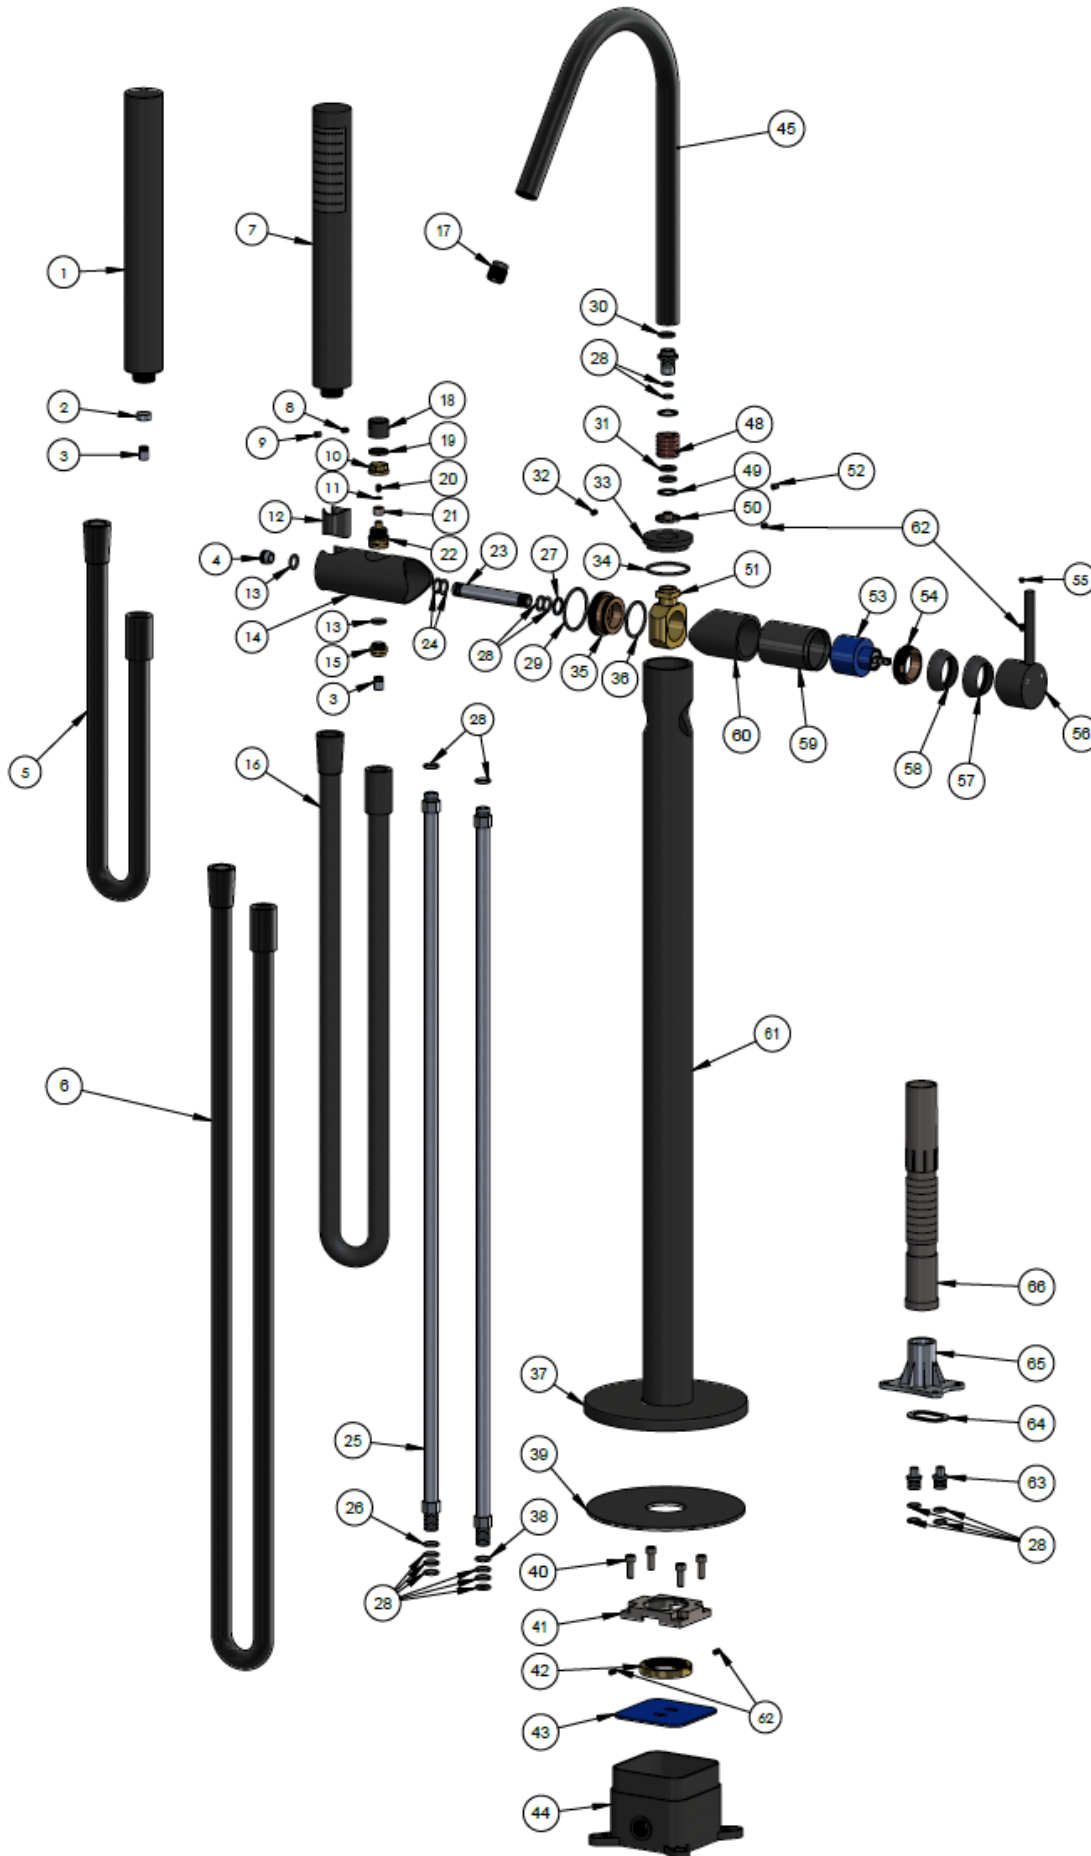

## FREE-STANDING BATH MIXER

### SPECIFICATIONS

### EXPLODED VIEW

No	Part-Name	Qty
1	Hand shower	1
2	Restrictor	1
3	Check valve	2
4	Connector	1
5	Shower hose	1
6	Shower hose	1
7	Hand shower	1
8	Screw	1
9	Pin lever	1
10	Connector	1
11	Washer	1
12	Plastic protective jacket	1
13	O-ring	2
14	Body	1
15	Connector	1
16	Shower hose	1
17	Aerator	1
18	Handle	1
19	Wearing ring	1
20	Screw	1
21	Connector	1
22	Divertor cartridge	1
23	Connector	1
24	O-ring	2
25	Inlet water hose	2
26	O-ring	1
27	Washer	1
28	O-ring	16
29	O-ring	1
30	O-ring	1
31	O-ring	2
32	Screw	1
33	Back plate	1
34	O-ring	1
35	Connector	1
36	O-ring	1
37	Back plate	1
38	O-ring	1
39	Sponge gasket	1
40	Screw	4
41	Fixed plate	1
42	Fixing nut	1
43	Dust shield	1
44	Plastic box	1
45	Spout	1
46	Connector	1
47	Wearing ring	1
48	Brass sleeve	1
49	Washer	1
50	Locknut	1
51	Body	1
52	Button	1
53	D35 cartridge	1
54	Locknut	1
55	Decor knob	1
56	Handle	1
57	Decor cover	1
58	Decor cover	1
59	Brass sleeve	1
60	Brass sleeve	1
61	Stand pipe	1
62	Screw	4
63	Plug	2
64	Washer	1
65	Water testing seat	1
66	Telescopic corrugated pipe	1