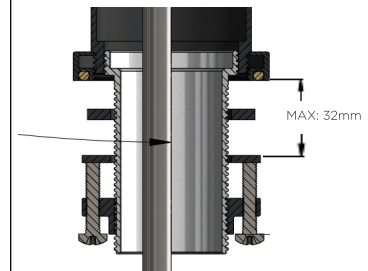

MB04-R2

BASIN MIXER

meir®

HANDLE VARIANTS

Paddle: MB04PD-R2

Pinless: MB04PN-R2

FEATURES

- Refer to the Meir website for warranty terms & conditions, and available finishes.
- Flow rate 5L p/m
- European ceramic cartridge
- Solid brass construction
- Box weight 1.9 KG

SPECIFICATIONS

TOLERANCES

Surface Tolerance

Hole Diameter

MIN: 34mm MAX: 42mm

FLOW RATE GRAPH

CREDENTIALS

- WaterMark AS/NZS 3718:2005
- 5-star WELS rated
- 5 litres p/minute
- WELS registration No: T16781