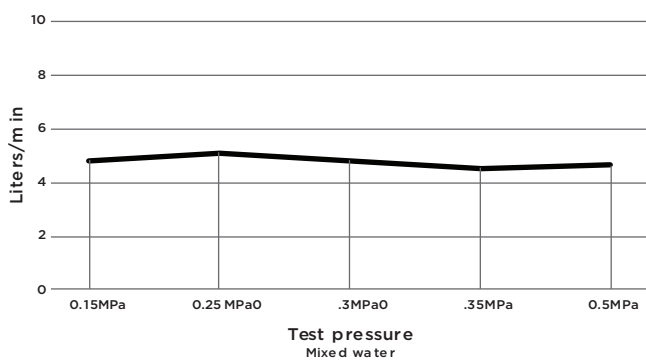

MB04-R2

BASIN MIXER

meir®

HANDLE VARIANTS

Paddle: MB04PD-R2

Pinless: MB04PN-R2

FEATURES

- Refer to the Meir website for warranty terms & conditions, and available finishes.
- Flow rate 5L p/m
- European ceramic cartridge
- Solid brass construction
- Box weight 1.9 KG

SPECIFICATIONS

TOLERANCES

Surface Tolerance

Hole Diameter

MIN: 34mm MAX: 42mm

FLOW RATE GRAPH

CREDENTIALS

- WaterMark AS/NZS 3718:2005
- 5-star WELS rated
- 5 litres p/minute
- WELS registration No: T16781