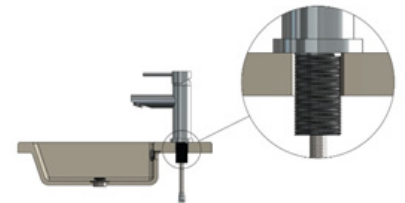

MB04-R2

BASIN MIXER

meir®

HANDLE VARIANTS

Paddle: MB04PD-R2

Pinless: MB04PN-R2

FEATURES

- Refer to the Meir website for warranty terms & conditions, and available finishes.
- Flow rate 5L p/m
- European ceramic cartridge
- Solid brass construction
- Box weight 1.9 KG

SPECIFICATIONS

TOLERANCES

Surface Tolerance

Hole Diameter

MIN: 34mm MAX: 42mm

FLOW RATE GRAPH

CREDENTIALS

- WaterMark AS/NZS 3718:2005
- 5-star WELS rated
- 5 litres p/minute
- WELS registration No: T16781