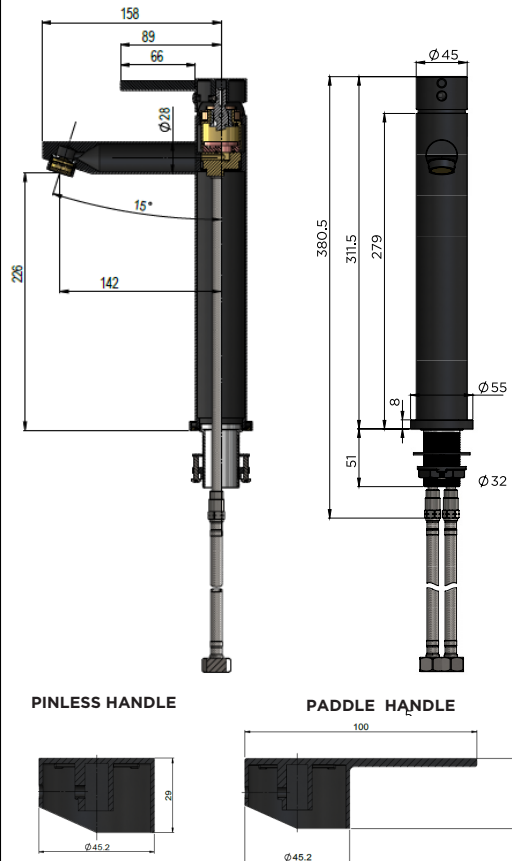

MB04-R2

BASIN MIXER

meir®

HANDLE VARIANTS

Paddle: MB04PD-R2

Pinless: MB04PN-R2

FEATURES

- Refer to the Meir website for warranty terms & conditions, and available finishes.
- Flow rate 5L p/m
- European ceramic cartridge
- Solid brass construction
- Box weight 1.9 KG

SPECIFICATIONS

TOLERANCES

Surface Tolerance

Hole Diameter

MIN: 34mm MAX: 42mm

FLOW RATE GRAPH

CREDENTIALS

- WaterMark AS/NZS 3718:2005
- 5-star WELS rated
- 5 litres p/minute
- WELS registration No: T16781