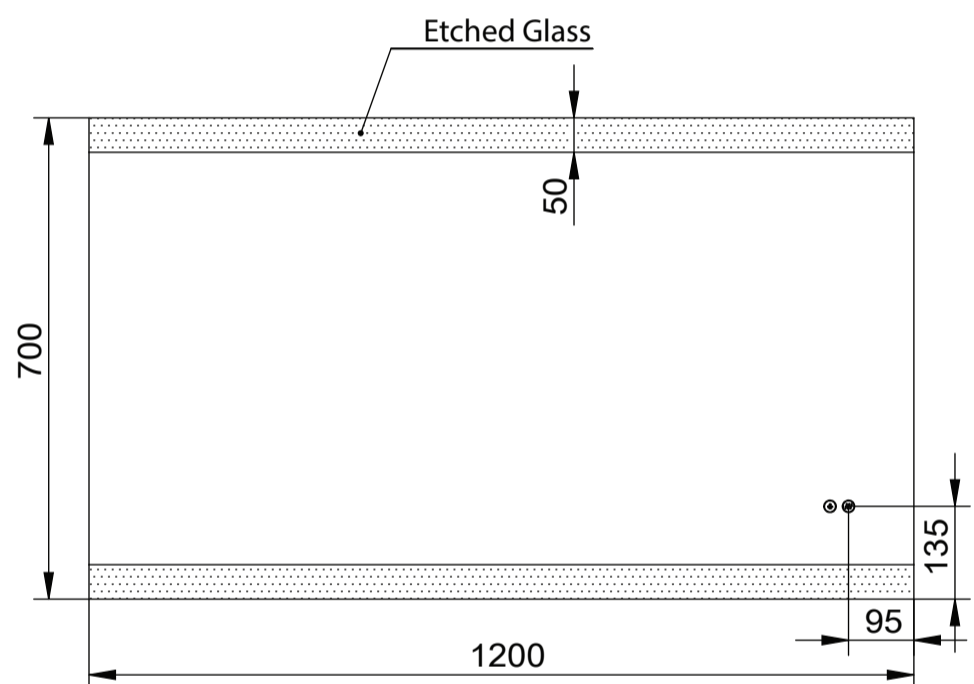

Features

- LED Lighting
- Copper Free Mirror
- Demister (1 Hour Auto Cut-off)

WARRANTY
5 years

*Conditions apply

To clean this mirror, wipe it with a soft microfiber cloth or a lint free cloth that has been rinsed in warm water and wrung out well, then rub the mirror gently with a soft dry cloth.

PLEASE do not use glass or window cleaner, or other cleaners with chemical agents. These may damage the silver coating and brown marks can result.

Please confirm all particulars with your sales consultant or refer to our website for more information prior to purchase.