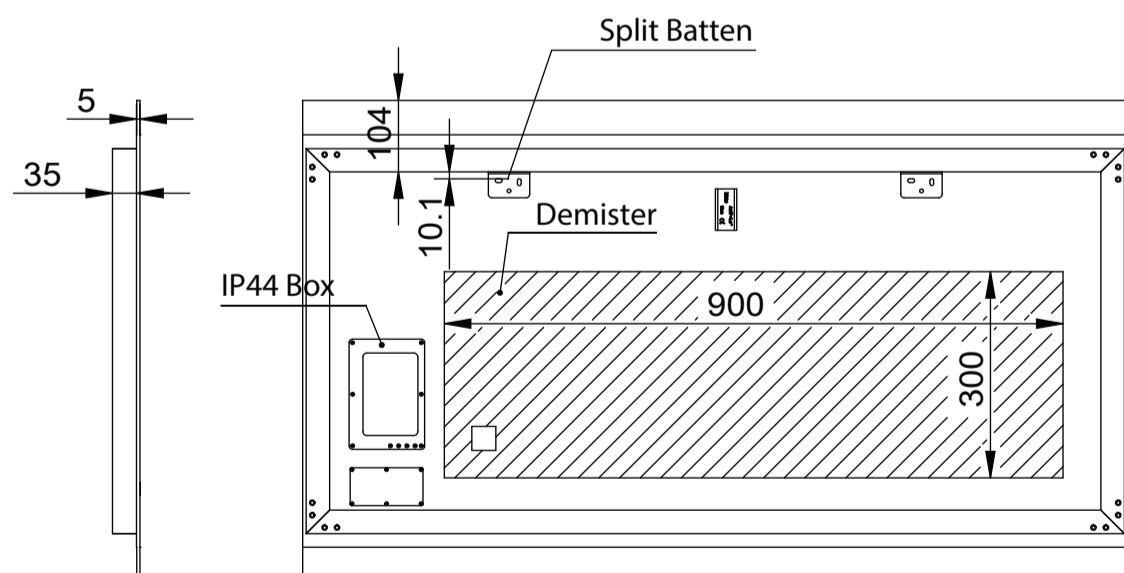

Features

- LED Lighting
- Copper Free Mirror
- Demister (1 Hour Auto Cut-off)

WARRANTY
5 years

*Conditions apply

To clean this mirror, wipe it with a soft microfiber cloth or a lint free cloth that has been rinsed in warm water and wrung out well, then rub the mirror gently with a soft dry cloth.

PLEASE do not use glass or window cleaner, or other cleaners with chemical agents. These may damage the silver coating and brown marks can result.

Please confirm all particulars with your sales consultant or refer to our website for more information prior to purchase.