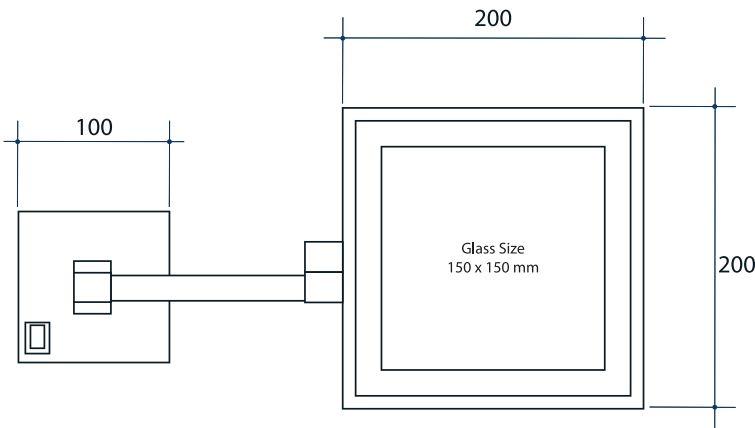

Ablaze Lit Magnifying Mirrors

Maximum Distance From Wall 390mm
Length From Wall When Folded - 110mm

Note: All dimensions are in millimetres (mm)

Stock Code	Finish	Type	Output (W)
LS205CSMCB	Matt Black	Wall Mounted	3 Watts