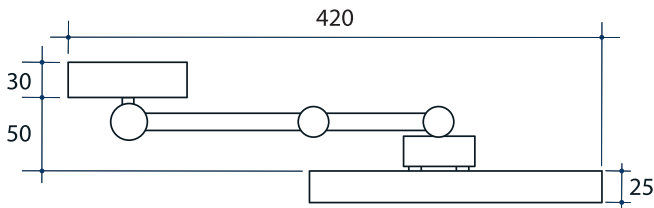

Ablaze Lit Magnifying Mirrors

Maximum Distance From Wall 390mm
Length From Wall When Folded - 110mm

Note: All dimensions are in millimetres (mm)

Stock Code	Finish	Type	Output (W)
LS205CSMCB	Matt Black	Wall Mounted	3 Watts