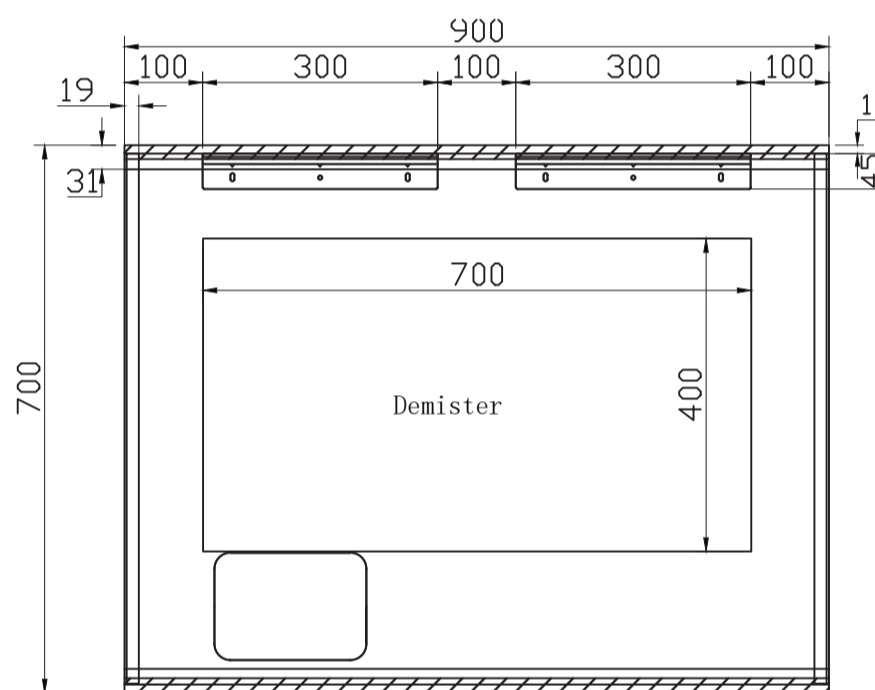

Features

LED Lighting ✓

Copper Free Mirror ✓

Demister ✓

WARRANTY

5 years

*Conditions apply

To clean this mirror, wipe it with a soft microfiber cloth or a lint free cloth that has been rinsed in warm water and wrung out well, then rub the mirror gently with a soft dry cloth.

PLEASE do not use glass or window cleaner, or other cleaners with chemical agents. These may damage the silver coating and brown marks can result.

Please confirm all particulars with your sales consultant or refer to our website for more information prior to purchase.