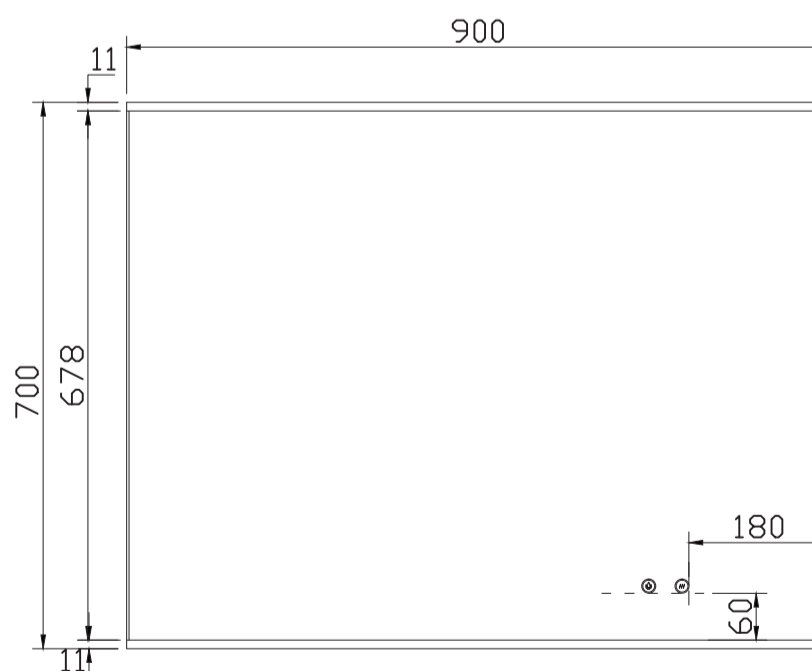

Features

LED Lighting ✓

Copper Free Mirror ✓

Demister ✓

WARRANTY

5 years

*Conditions apply

To clean this mirror, wipe it with a soft microfiber cloth or a lint free cloth that has been rinsed in warm water and wrung out well, then rub the mirror gently with a soft dry cloth.

PLEASE do not use glass or window cleaner, or other cleaners with chemical agents. These may damage the silver coating and brown marks can result.

Please confirm all particulars with your sales consultant or refer to our website for more information prior to purchase.