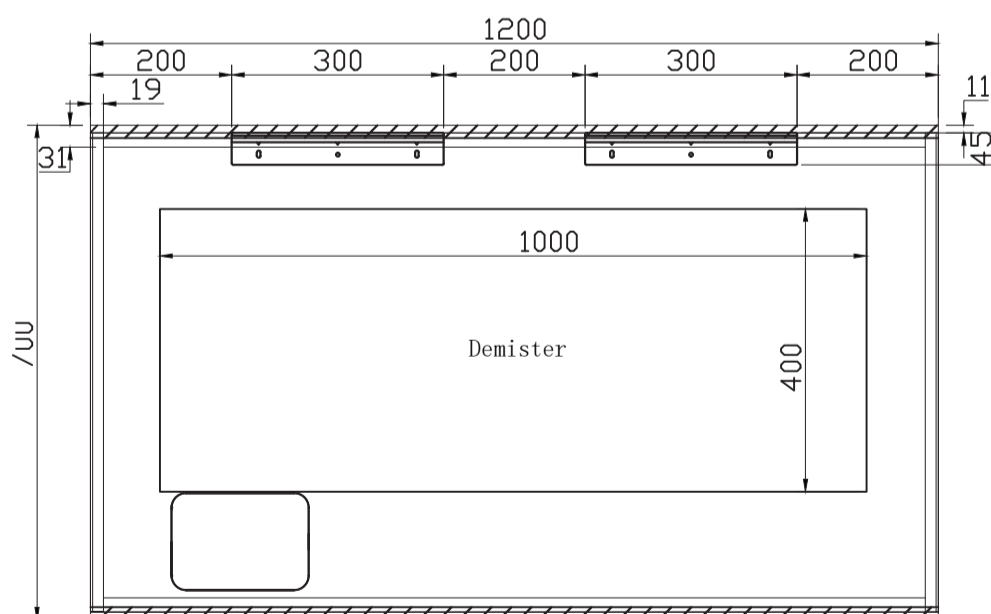

Features

LED Lighting ✓

Copper Free Mirror ✓

Demister ✓

WARRANTY
5 years

*Conditions apply

To clean this mirror, wipe it with a soft microfiber cloth or a lint free cloth that has been rinsed in warm water and wrung out well, then rub the mirror gently with a soft dry cloth.

PLEASE do not use glass or window cleaner, or other cleaners with chemical agents. These may damage the silver coating and brown marks can result.

Please confirm all particulars with your sales consultant or refer to our website for more information prior to purchase.