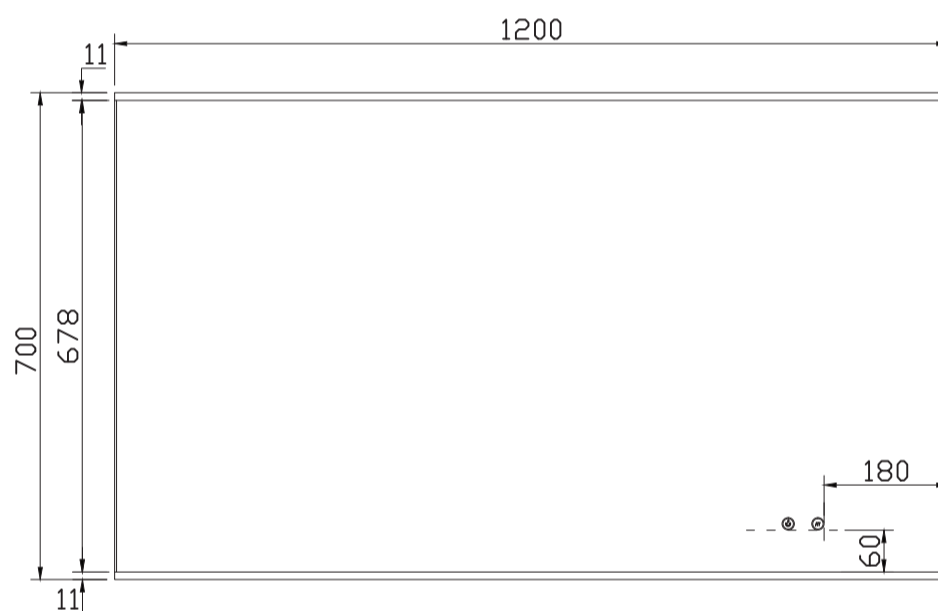

Features

LED Lighting ✓

Copper Free Mirror ✓

Demister ✓

WARRANTY
5 years

*Conditions apply

To clean this mirror, wipe it with a soft microfiber cloth or a lint free cloth that has been rinsed in warm water and wrung out well, then rub the mirror gently with a soft dry cloth.

PLEASE do not use glass or window cleaner, or other cleaners with chemical agents. These may damage the silver coating and brown marks can result.

Please confirm all particulars with your sales consultant or refer to our website for more information prior to purchase.