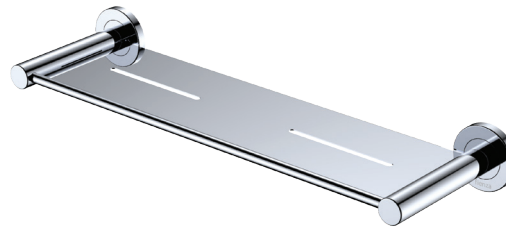

# Kaya® SHOWER SHELF

## Features

- Circular cover plates
- Super strong 4-point wall mount
- Drain channels
- Fully concealed fixings
- Made from zinc and stainless steel
- Hex key used in installation

**Please Note:** These products may have a visible Fienza or Watermark logo.

## Available in

			
Electroplated Chrome <b>82807</b>	Electroplated Matte White <b>82807MW</b>	Electroplated Matte Black <b>82807MB</b>	
			
PVD Brushed Nickel <b>82807BN</b>	PVD Gun Metal <b>82807GM</b>	PVD Brushed Copper <b>82807CO</b>	PVD Urban Brass <b>82807UB</b>