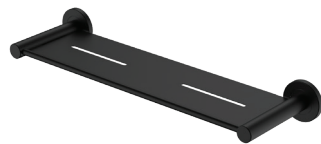

# Kaya® SHOWER SHELF

## Features

- Circular cover plates
- Super strong 4-point wall mount
- Drain channels
- Fully concealed fixings
- Made from zinc and stainless steel
- Hex key used in installation

**Please Note:** These products may have a visible Fienza or Watermark logo.

## Available in

			
Electroplated Chrome <b>82807</b>	Electroplated Matte White <b>82807MW</b>	Electroplated Matte Black <b>82807MB</b>	
			
PVD Brushed Nickel <b>82807BN</b>	PVD Gun Metal <b>82807GM</b>	PVD Brushed Copper <b>82807CO</b>	PVD Urban Brass <b>82807UB</b>