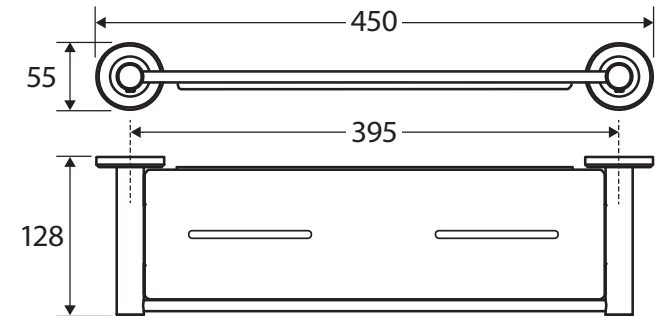

## Features

- Circular cover plates
- Super strong 4-point wall mount
- Drain channels
- Fully concealed fixings
- Made from zinc and stainless steel
- Hex key used in installation

**Please Note:** These products may have a visible Fienza or Watermark logo.

While we aim to ensure specifications are correct at the time of publication, Fienza reserves the right to make modifications without prior notice. Physical colour may vary from image shown. All measurements are shown in millimetres. Always use physical product measurements for mark-ups and roughing-in as the technical drawing may differ from actual product received.