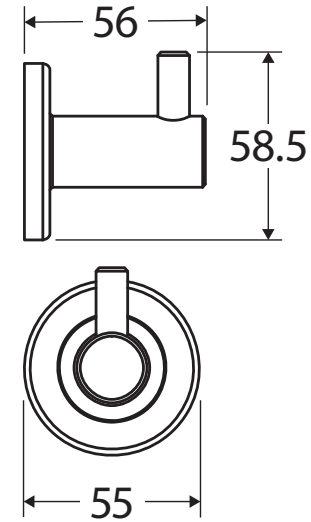

## Features

- Circular cover plate
- Super strong 4-point wall mount
- Fully concealed fixings
- Made from zinc and stainless steel
- Hex key used in installation

**Please Note:** These products may have a visible Fienza or Watermark logo.

We aim to ensure that specifications are correct at the time of publication. All measurements are shown in millimetres. Always use measurements of actual product received for final specification as the technical drawing may contain differences. Due to printing limitations, physical colour may vary from the image shown. Fienza reserves the right to make modifications without prior notice.