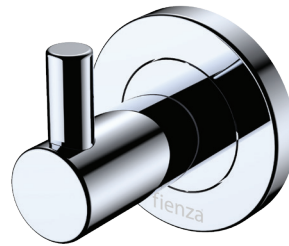

# Kaya® ROBE HOOK

## Features

- Circular cover plate
- Super strong 4-point wall mount
- Fully concealed fixings
- Made from zinc and stainless steel
- Hex key used in installation

**Please Note:** These products may have a visible Fienza or Watermark logo.