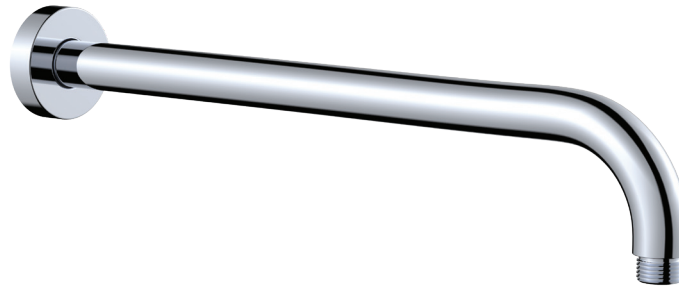

Kaya® SHOWER ARM

Features

- Round curved style
- Made from lead-free stainless steel
- Flange included
- Female 1/2" BSP inlet

Available in

		
Electroplated Chrome 422118	Electroplated Matte White 422118MW	Electroplated Matte Black 422118B
		
PVD Brushed Nickel 422118BN	PVD Gun Metal 422118GM	PVD Brushed Copper 422118CO
		
		PVD Urban Brass 422118UB