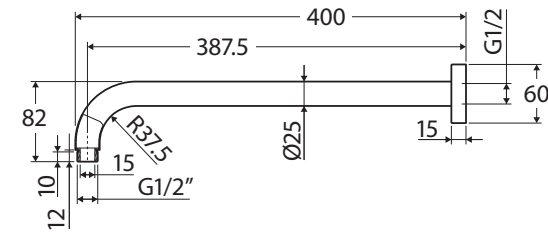

Kaya® SHOWER ARM

Features

- Round curved style
- Made from lead-free stainless steel
- Flange included
- Female 1/2" BSP inlet

Available in

		
Electroplated Chrome 422118	Electroplated Matte White 422118MW	Electroplated Matte Black 422118B
		
PVD Brushed Nickel 422118BN	PVD Gun Metal 422118GM	PVD Brushed Copper 422118CO
		
		PVD Urban Brass 422118UB

While we aim to ensure specifications are correct at the time of publication, Fienza reserves the right to make modifications without prior notice. Physical colour may vary from image shown. All measurements are shown in millimetres. Always use physical product measurements for mark-ups and roughing-in as the technical drawing may differ from actual product received.