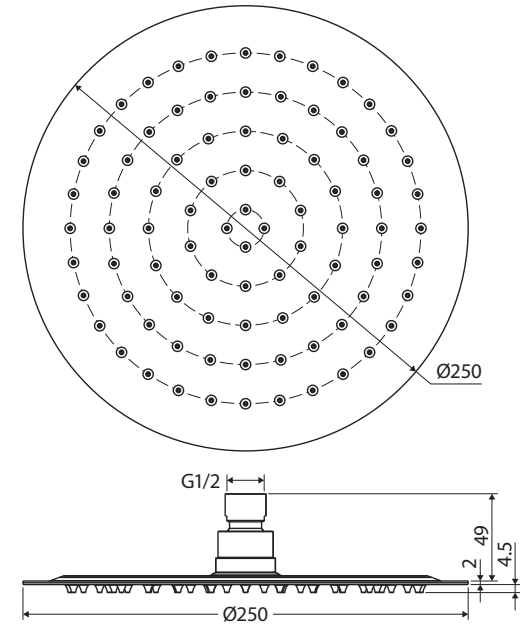

Kaya® SHOWER HEAD

Features

WELS 3 Star rated, 9L/min

- Overhead rain shower
- 2 mm super thin profile
- Brass swivel joint
- Made from lead-free stainless steel
- Flange included
- Female 1/2" BSP inlet

Available in