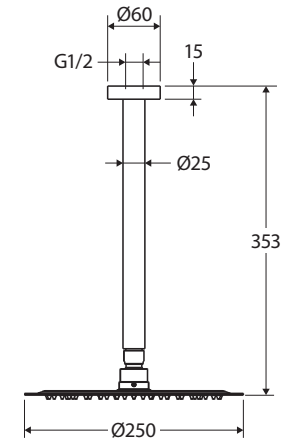

## Features

WELS 3 Star rated, 9L/min

- Ultra-thin 2 mm shower head
- Easy to clean TPR nozzles
- Brass swivel joint
- Made from lead-free stainless steel
- Flange included
- Female 1/2" BSP inlet

While we aim to ensure specifications are correct at the time of publication, Fienza reserves the right to make modifications without prior notice. Physical colour may vary from image shown. All measurements are shown in millimetres. Always use physical product measurements for mark-ups and roughing-in as the technical drawing may differ from actual product received.