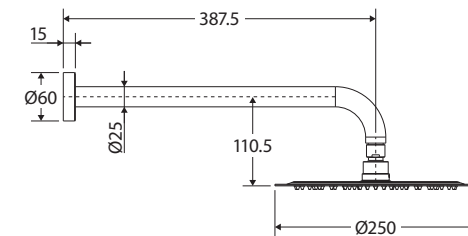

Kaya® SHOWER ARM SET

Features

WELS 3 Star rated, 9L/min

- Ultra-thin 2 mm shower head
- Easy to clean TPR nozzles
- Brass swivel joint
- Made from lead-free stainless steel
- Flange included
- Female 1/2" BSP inlet

While we aim to ensure specifications are correct at the time of publication, Fienza reserves the right to make modifications without prior notice. Physical colour may vary from image shown. All measurements are shown in millimetres. Always use physical product measurements for mark-ups and roughing-in as the technical drawing may differ from actual product received.