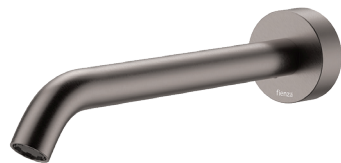

Kaya®

BASIN/BATH OUTLET, 220MM

Features

- Wall mounted, fixed position
- Includes pre-fitted basin aerator and free-flow bath aerator
- Push-fit installation
- Made from solid brass
- Female ½" BSPP inlet
- **WELS 5 Star rated, 5L/min when installed over basin**

Available in

			
Electroplated Chrome 228116	Electroplated Matte White 228116MW	Electroplated Matte Black 228116B	
			
PVD Brushed Nickel 228116BN	PVD Gun Metal 228116GM	PVD Brushed Copper 228116CO	PVD Urban Brass 228116UB