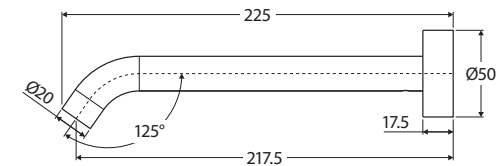

Kaya®

BASIN/BATH OUTLET, 220MM

Features

- Wall mounted, fixed position
- Includes pre-fitted basin aerator and free-flow bath aerator
- Push-fit installation
- Made from solid brass
- Female ½" BSPP inlet
- **WELS 5 Star rated, 5L/min when installed over basin**

While we aim to ensure specifications are correct at the time of publication, Fienza reserves the right to make modifications without prior notice. Physical colour may vary from image shown. All measurements are shown in millimetres. Always use physical product measurements for mark-ups and roughing-in as the technical drawing may differ from actual product received.