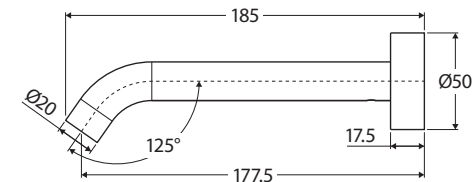

## BASIN/BATH OUTLET, 180MM

### Features

- Wall mounted, fixed position
- Includes pre-fitted basin aerator and free-flow bath aerator
- Push-fit installation
- Made from solid brass
- Female ½" BSPP inlet
- **WELS 5 Star rated, 5L/min when installed over basin**

While we aim to ensure specifications are correct at the time of publication, Fienza reserves the right to make modifications without prior notice. Physical colour may vary from image shown. All measurements are shown in millimetres. Always use physical product measurements for mark-ups and roughing-in as the technical drawing may differ from actual product received.