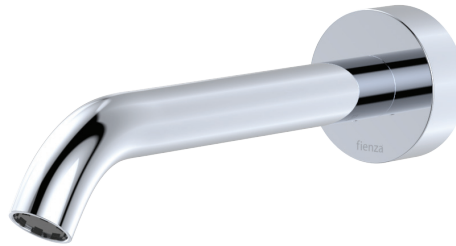

## BASIN/BATH OUTLET, 180MM

### Features

- Wall mounted, fixed position
- Includes pre-fitted basin aerator and free-flow bath aerator
- Push-fit installation
- Made from solid brass
- Female ½" BSPP inlet
- **WELS 5 Star rated, 5L/min when installed over basin**