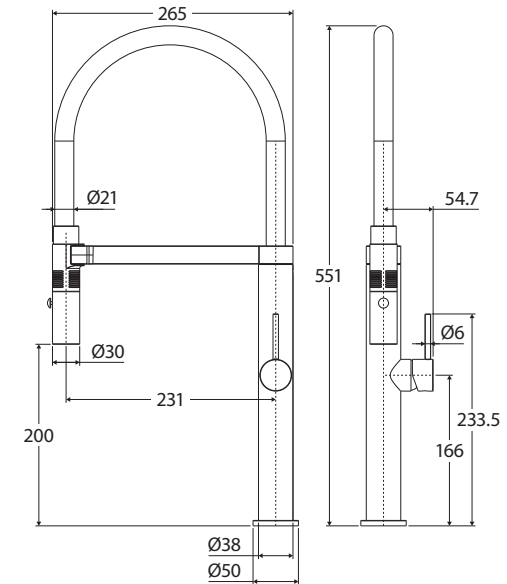

Kaya® PULL DOWN SINK MIXER

Features

WELS 6 Star rated, 4.5L/min

- Designed for kitchen and laundry
- Detachable hose for greater reach
- Magnetic cradle holds nozzle in place
- Two water flow settings: normal and spray
- Swivel function
- Made from solid brass
- High quality European cartridge (25 mm)
- PEX split-resistant hoses

Please note: This product may have a visible Fienza or Watermark logo.

Available in

Electroplated Chrome 228109	Electroplated Matte White 228109MWW	Electroplated Matte White Mixed 228109MW	Electroplated Matte Black 228109B
PVD Brushed Nickel 228109BN	PVD Gun Metal 228109GM	PVD Brushed Copper 228109CO	PVD Urban Brass 228109UB

Cleaning & Care

- Regularly clean with mild soapy water using a microfibre cloth.
- In highly polluted or coastal locations, we recommend cleaning 2-3 times per week.
- Do not use harsh detergents, bleach, cream cleaners or citrus based cleaners. These substances are abrasive and will damage the surface.
- Do not use undue pressure and wipe in one direction only.

While we aim to ensure specifications are correct at the time of publication, Fienza reserves the right to make modifications without prior notice. Physical colour may vary from image shown. All measurements are shown in millimetres. Always use physical product measurements for mark-ups and roughing-in as the technical drawing may differ from actual product received.