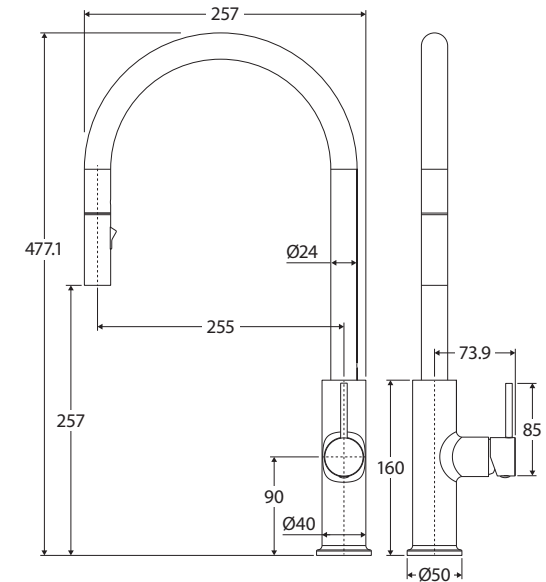

Kaya® PULL-OUT SINK MIXER

Features

WELS 6 Star rated, 4.5L/min

- Designed for kitchen and laundry
- Pull-out nozzle - maximum reach: 430 mm
- Two water-flow settings: normal and spray
- Round pin lever handle design
- Gooseneck outlet
- Swivel function
- Made from solid brass
- High quality European cartridge (25 mm)
- PEX split-resistant hoses

Please note: This product may have a visible Fienza or Watermark logo.

Available in

Electroplated Chrome 228108	Electroplated Matte White 228108MW	Electroplated Matte Black 228108B
PVD Brushed Nickel 228108BN	PVD Gun Metal 228108GM	PVD Brushed Copper 228108CO
		PVD Urban Brass 228108UB

Cleaning & Care

- Regularly clean with mild soapy water using a microfibre cloth.
- In highly polluted or coastal locations, we recommend cleaning 2-3 times per week.
- Do not use harsh detergents, bleach, cream cleaners or citrus based cleaners. These substances are abrasive and will damage the surface.
- Do not use undue pressure and wipe in one direction only.

While we aim to ensure specifications are correct at the time of publication, Fienza reserves the right to make modifications without prior notice. Physical colour may vary from image shown. All measurements are shown in millimetres. Always use physical product measurements for mark-ups and roughing-in as the technical drawing may differ from actual product received.