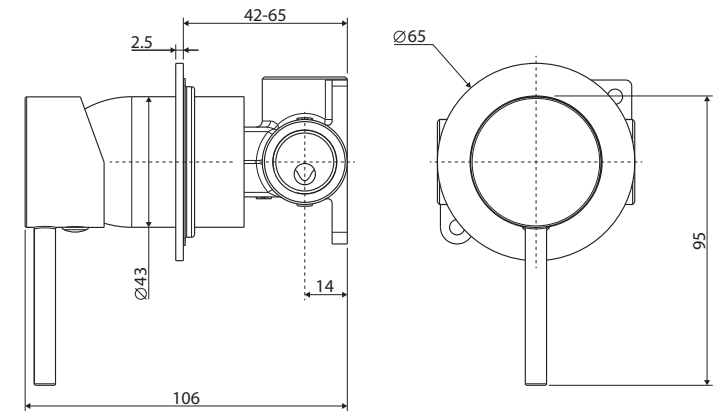

Kaya®  
WALL MIXER  
SMALL ROUND PLATE

Features

- Designed for shower and bath
- Round, pin lever handle design
- Made from solid brass
- High quality European cartridge (35 mm)

**Please note:** This product may have a visible Fienza or Watermark logo.

While we aim to ensure specifications are correct at the time of publication, Fienza reserves the right to make modifications without prior notice. Physical colour may vary from image shown. All measurements are shown in millimetres. Always use physical product measurements for mark-ups and roughing-in as the technical drawing may differ from actual product received.