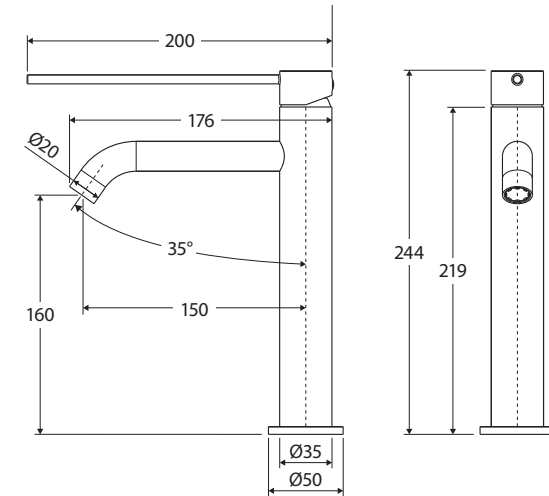

Kaya® Care

MEDIUM BASIN MIXER

Features

WELS 5 Star rated, 5L/min

- Can be installed for AS 1428.1:2021 Accessible Compliance
- Long handle for easy reach and operation
- Large red and blue indicators for hot and cold markings
- Made from solid brass
- High quality European cartridges (35 mm)
- PEX split-resistant hoses

Please note: This product may have a visible Fienza or Watermark logo.

Available in

Electroplated Chrome 228110D	Electroplated Matte White 228110DMW	Electroplated Matte Black 228110DB
PVD Brushed Nickel 228110DBN	PVD Gun Metal 228110DGM	PVD Brushed Copper 228110DCO
	PVD Urban Brass 228110DUB	

Cleaning & Care

- Regularly clean with mild soapy water using a microfibre cloth.
- In highly polluted or coastal locations, we recommend cleaning 2-3 times per week.
- Do not use harsh detergents, bleach, cream cleaners or citrus based cleaners. These substances are abrasive and will damage the surface.
- Do not use undue pressure and wipe in one direction only.

We aim to ensure that specifications are correct at the time of publication. All measurements are shown in millimetres. Always use measurements of actual product received for final specification as the technical drawing may contain differences. Due to printing limitations, physical colour may vary from the image shown. Fienza reserves the right to make modifications without prior notice.