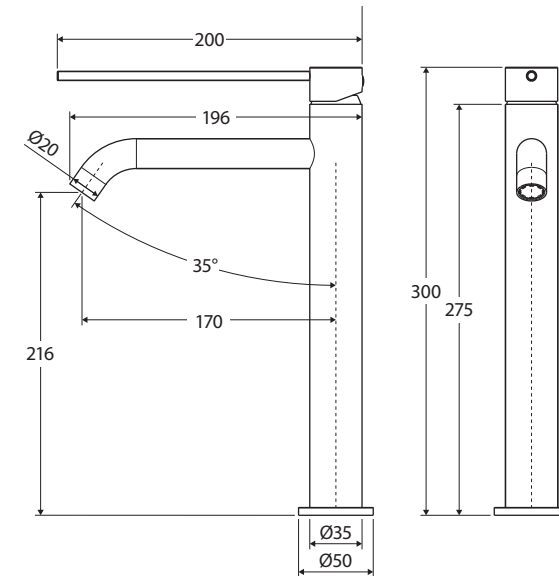

Kaya® Care

TALL BASIN MIXER

Features

WELS 5 Star rated, 5L/min

- Can be installed for AS 1428.1:2021 Accessible Compliance
- Long handle for easy reach and operation
- Large red and blue indicators for hot and cold markings
- Made from solid brass
- High quality European cartridges (35 mm)
- PEX split-resistant hoses

Please note: This product may have a visible Fienza or Watermark logo.

Available in

PVD Brushed Nickel 228107DBN	PVD Gun Metal 228107DGM	PVD Brushed Copper 228107DCO	PVD Urban Brass 228107DUB

Cleaning & Care

- Regularly clean with mild soapy water using a microfibre cloth.
- In highly polluted or coastal locations, we recommend cleaning 2-3 times per week.
- Do not use harsh detergents, bleach, cream cleaners or citrus based cleaners. These substances are abrasive and will damage the surface.
- Do not use undue pressure and wipe in one direction only.

We aim to ensure that specifications are correct at the time of publication. All measurements are shown in millimetres. Always use measurements of actual product received for final specification as the technical drawing may contain differences. Due to printing limitations, physical colour may vary from the image shown. Fienza reserves the right to make modifications without prior notice.