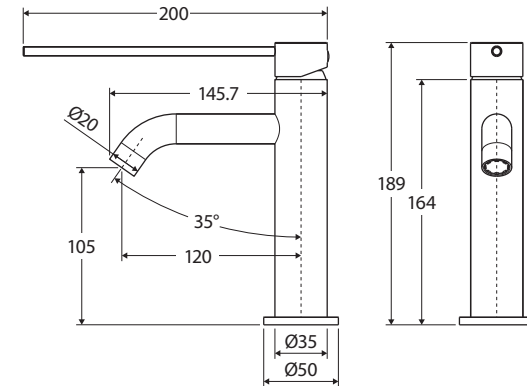

Kaya® Care

BASIN MIXER

Features

WELS 5 Star rated, 5L/min

- Can be installed for AS 1428.1:2021 Accessible Compliance
- Long handle for easy reach and operation
- Large red and blue indicators for hot and cold markings
- Made from solid brass
- High quality European cartridges (35 mm)
- PEX split-resistant hoses

Please note: This product may have a visible Fienza or Watermark logo.