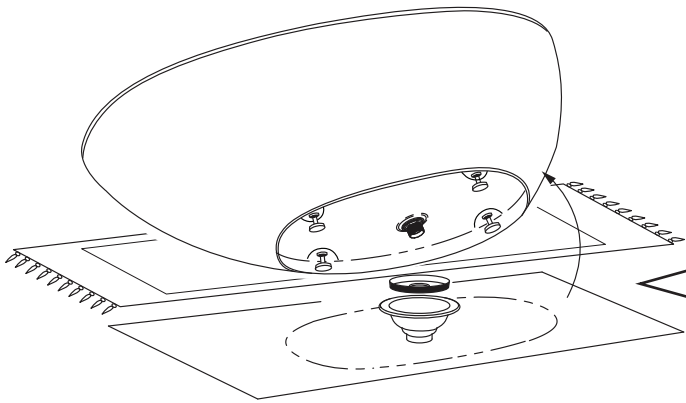

KASKADE

STONE

Stone Cast Bath Installation Manual

IMPORTANT INFORMATION

Ensure the hot water service is set to no higher than 55°C

Inspect bath prior to installation. Claims for damage
or defects will not be accepted after installation.

ALL WORK TO BE CARRIED OUT BY A LICENSED PLUMBER.

Suitable for all bath shapes

Inspect bath prior to installation. Claims for damage or defects will not be accepted after installation.

1

2

3