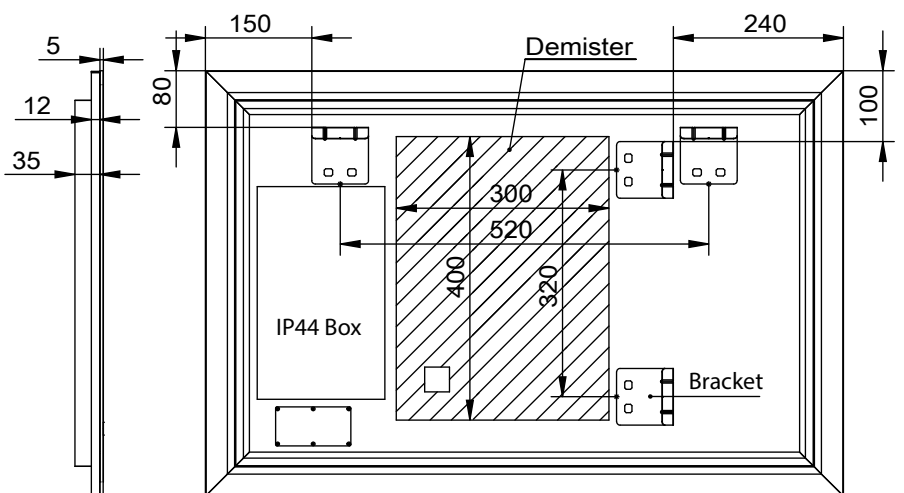

WARRANTY

5 years

*Conditions apply

To clean this mirror, wipe it with a soft microfiber cloth or a lint free cloth that has been rinsed in warm water and wrung out well, then rub the mirror gently with a soft dry cloth.

PLEASE do not use glass or window cleaner, or other cleaners with chemical agents. These may damage the silver coating and brown marks can result.

Please confirm all particulars with your sales consultant or refer to our website for more information prior to purchase.