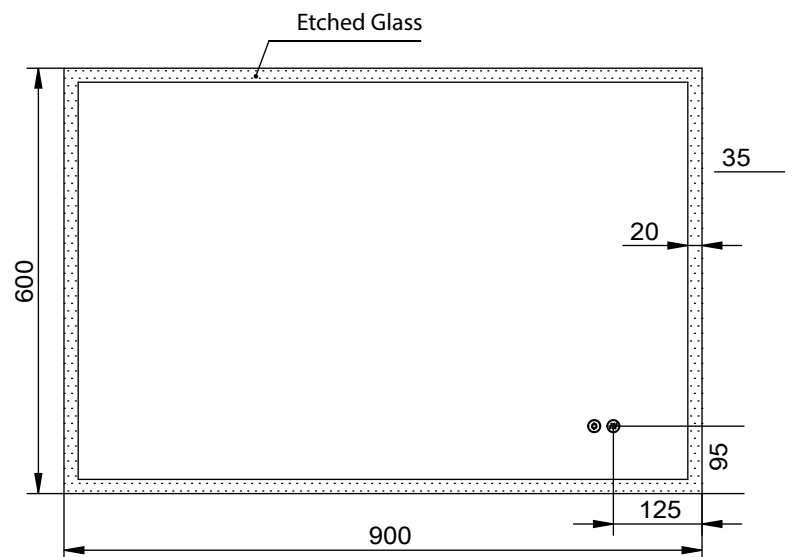

WARRANTY

5 years

*Conditions apply

To clean this mirror, wipe it with a soft microfiber cloth or a lint free cloth that has been rinsed in warm water and wrung out well, then rub the mirror gently with a soft dry cloth.

PLEASE do not use glass or window cleaner, or other cleaners with chemical agents. These may damage the silver coating and brown marks can result.

Please confirm all particulars with your sales consultant or refer to our website for more information prior to purchase.