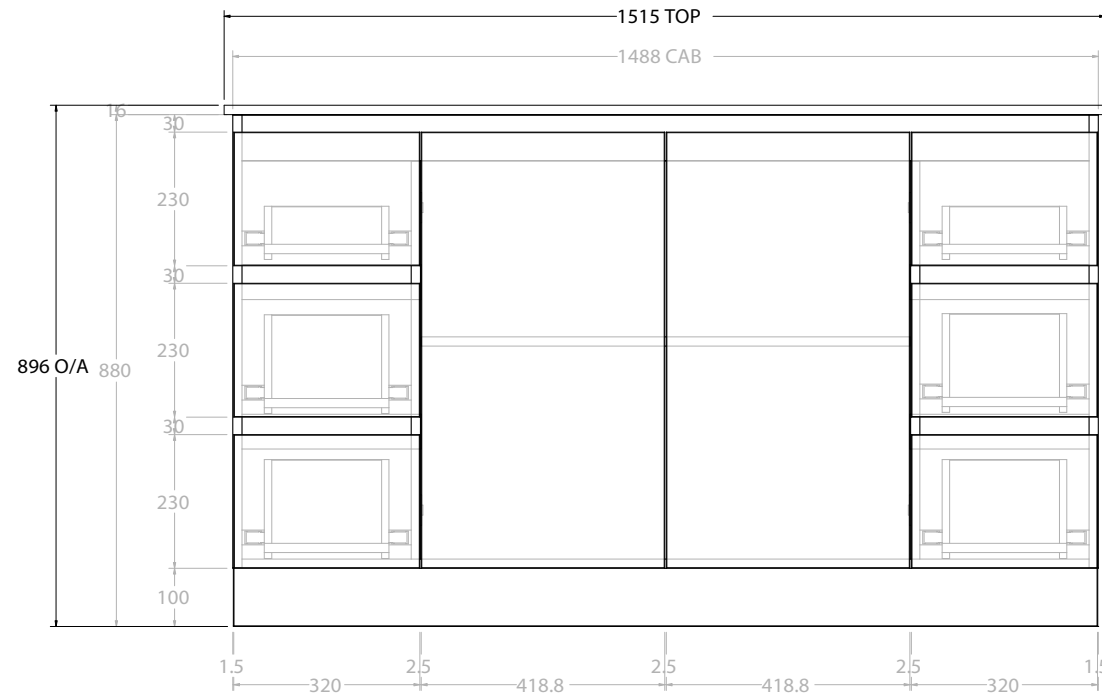

TOP:	CERAMIC GLACIER 1200
BASIN POSITION:	DOUBLE BASIN

NOTES:
ALL DIMENSIONS ARE NOMINAL AND SUBJECT TO CHANGE. DO NOT DRILL OR ROUGH IN UNTIL YOU HAVE RECEIVED AND MEASURED YOUR PRODUCT. ALL DIMENSIONS ARE IN MILLIMETRES. DO NOT MEASURE FROM DRAWING.

TOP:	CERAMIC GLACIER 1200
BASIN POSITION:	OFFSET BASIN

NOTES:
ALL DIMENSIONS ARE NOMINAL AND SUBJECT TO CHANGE.
DO NOT DRILL OR ROUGH IN UNTIL YOU HAVE RECEIVED AND MEASURED YOUR PRODUCT.
ALL DIMENSIONS ARE IN MILLIMETRES.
DO NOT MEASURE FROM DRAWING.
*LEFT HAND OFFSET PICTURED, RIGHT HAND OFFSET IS SAME BUT MIRRORED (REPLACE CODE SUFFIX LCE, WITH RCE)

TOP:	CERAMIC GLACIER 1500
BASIN POSITION:	CENTRE BASIN

NOTES:
 ALL DIMENSIONS ARE NOMINAL AND SUBJECT TO CHANGE.
 DO NOT DRILL OR ROUGH IN UNTIL YOU HAVE RECEIVED AND MEASURED YOUR PRODUCT.
 ALL DIMENSIONS ARE IN MILLIMETRES.
 DO NOT MEASURE FROM DRAWING.

TOP:	CERAMIC GLACIER 1500
BASIN POSITION:	DOUBLE BASIN

NOTES:
ALL DIMENSIONS ARE NOMINAL AND SUBJECT TO CHANGE. DO NOT DRILL OR ROUGH IN UNTIL YOU HAVE RECEIVED AND MEASURED YOUR PRODUCT. ALL DIMENSIONS ARE IN MILLIMETRES. DO NOT MEASURE FROM DRAWING.