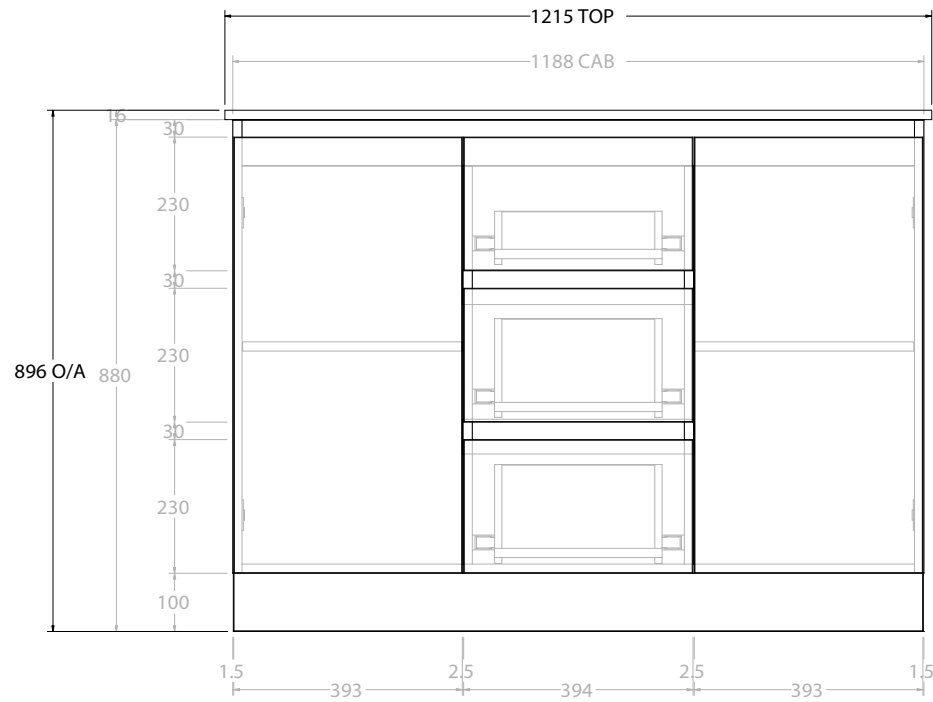

TOP:	CERAMIC GLACIER 900
BASIN POSITION:	OFFSET BASIN

NOTES:
ALL DIMENSIONS ARE NOMINAL AND SUBJECT TO CHANGE.
DO NOT DRILL OR ROUGH IN UNTIL YOU HAVE RECEIVED AND MEASURED YOUR PRODUCT.
ALL DIMENSIONS ARE IN MILLIMETRES.
DO NOT MEASURE FROM DRAWING.
*LEFT HAND OFFSET PICTURED, RIGHT HAND OFFSET IS SAME BUT MIRRORED (REPLACE CODE SUFFIX LCE, WITH RCE)

PRODUCT:	GLACIER DOOR & DRAWER TRIO 1200 FLOOR MOUNT CENTRE BASIN	
CODE:	LITE: GLLFCT1200WKCE	PRO: GLPFCT1200WKCE
MOUNTING:	FLOOR MOUNT	
SIZE:	1215W X 465D X 896H	
CONFIGURATION:	DOOR & DRAWER	
VERSION:	01	DATE: 08/17/22

TOP:	CERAMIC GLACIER 1200
BASIN POSITION:	CENTRE BASIN

NOTES:
ALL DIMENSIONS ARE NOMINAL AND SUBJECT TO CHANGE. DO NOT DRILL OR ROUGH IN UNTIL YOU HAVE RECEIVED AND MEASURED YOUR PRODUCT. ALL DIMENSIONS ARE IN MILLIMETRES. DO NOT MEASURE FROM DRAWING.

TOP:	CERAMIC GLACIER 1200
BASIN POSITION:	DOUBLE BASIN

NOTES:
ALL DIMENSIONS ARE NOMINAL AND SUBJECT TO CHANGE. DO NOT DRILL OR ROUGH IN UNTIL YOU HAVE RECEIVED AND MEASURED YOUR PRODUCT. ALL DIMENSIONS ARE IN MILLIMETRES. DO NOT MEASURE FROM DRAWING.