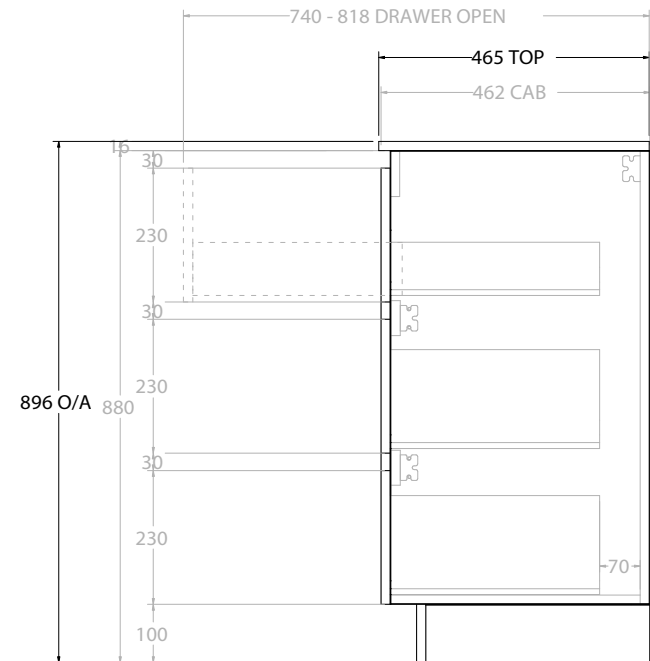

TOP:	CERAMIC GLACIER 900
BASIN POSITION:	CENTRE BASIN

NOTES:
ALL DIMENSIONS ARE NOMINAL AND SUBJECT TO CHANGE. DO NOT DRILL OR ROUGH IN UNTIL YOU HAVE RECEIVED AND MEASURED YOUR PRODUCT. ALL DIMENSIONS ARE IN MILLIMETRES. DO NOT MEASURE FROM DRAWING.

TOP:	CERAMIC GLACIER 900
BASIN POSITION:	OFFSET BASIN

NOTES:
ALL DIMENSIONS ARE NOMINAL AND SUBJECT TO CHANGE.
DO NOT DRILL OR ROUGH IN UNTIL YOU HAVE RECEIVED AND MEASURED YOUR PRODUCT.
ALL DIMENSIONS ARE IN MILLIMETRES.
DO NOT MEASURE FROM DRAWING.
*LEFT HAND OFFSET PICTURED, RIGHT HAND OFFSET IS SAME BUT MIRRORED (REPLACE CODE SUFFIX LCE, WITH RCE)

TOP:	CERAMIC GLACIER 1200
BASIN POSITION:	CENTRE BASIN

NOTES:
ALL DIMENSIONS ARE NOMINAL AND SUBJECT TO CHANGE. DO NOT DRILL OR ROUGH IN UNTIL YOU HAVE RECEIVED AND MEASURED YOUR PRODUCT. ALL DIMENSIONS ARE IN MILLIMETRES. DO NOT MEASURE FROM DRAWING.

TOP:	CERAMIC GLACIER 1200
BASIN POSITION:	DOUBLE BASIN

NOTES:
ALL DIMENSIONS ARE NOMINAL AND SUBJECT TO CHANGE. DO NOT DRILL OR ROUGH IN UNTIL YOU HAVE RECEIVED AND MEASURED YOUR PRODUCT. ALL DIMENSIONS ARE IN MILLIMETRES. DO NOT MEASURE FROM DRAWING.