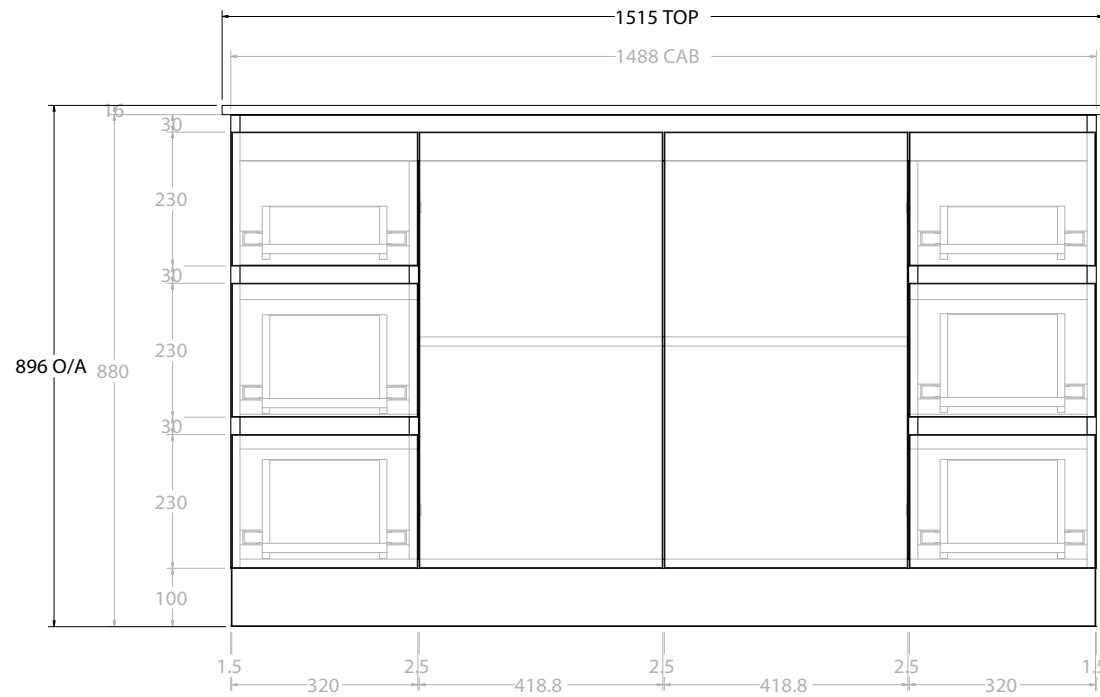

TOP:	CERAMIC GLACIER 1200
BASIN POSITION:	CENTRE BASIN

NOTES:
ALL DIMENSIONS ARE NOMINAL AND SUBJECT TO CHANGE. DO NOT DRILL OR ROUGH IN UNTIL YOU HAVE RECEIVED AND MEASURED YOUR PRODUCT. ALL DIMENSIONS ARE IN MILLIMETRES. DO NOT MEASURE FROM DRAWING.

TOP:	CERAMIC GLACIER 1200
BASIN POSITION:	DOUBLE BASIN

NOTES:
ALL DIMENSIONS ARE NOMINAL AND SUBJECT TO CHANGE. DO NOT DRILL OR ROUGH IN UNTIL YOU HAVE RECEIVED AND MEASURED YOUR PRODUCT. ALL DIMENSIONS ARE IN MILLIMETRES. DO NOT MEASURE FROM DRAWING.

TOP:	CERAMIC GLACIER 1200
BASIN POSITION:	OFFSET BASIN

NOTES:
ALL DIMENSIONS ARE NOMINAL AND SUBJECT TO CHANGE.
DO NOT DRILL OR ROUGH IN UNTIL YOU HAVE RECEIVED AND MEASURED YOUR PRODUCT.
ALL DIMENSIONS ARE IN MILLIMETRES.
DO NOT MEASURE FROM DRAWING.
*LEFT HAND OFFSET PICTURED, RIGHT HAND OFFSET IS SAME BUT MIRRORED (REPLACE CODE SUFFIX LCE, WITH RCE)