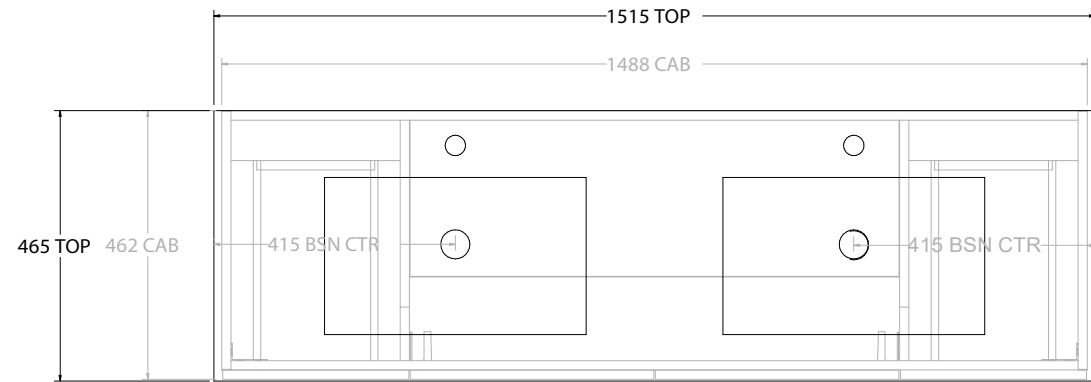

TOP:	CERAMIC GLACIER 1200
BASIN POSITION:	DOUBLE BASIN

NOTES:
ALL DIMENSIONS ARE NOMINAL AND SUBJECT TO CHANGE. DO NOT DRILL OR ROUGH IN UNTIL YOU HAVE RECEIVED AND MEASURED YOUR PRODUCT. ALL DIMENSIONS ARE IN MILLIMETRES. DO NOT MEASURE FROM DRAWING.

TOP:	CERAMIC GLACIER 1200
BASIN POSITION:	OFFSET BASIN

NOTES:
ALL DIMENSIONS ARE NOMINAL AND SUBJECT TO CHANGE.
DO NOT DRILL OR ROUGH IN UNTIL YOU HAVE RECEIVED AND MEASURED YOUR PRODUCT.
ALL DIMENSIONS ARE IN MILLIMETRES.
DO NOT MEASURE FROM DRAWING.
*LEFT HAND OFFSET PICTURED, RIGHT HAND OFFSET IS SAME BUT MIRRORED (REPLACE CODE SUFFIX LCE, WITH RCE)

TOP:	CERAMIC GLACIER 1500
BASIN POSITION:	CENTRE BASIN

NOTES:
 ALL DIMENSIONS ARE NOMINAL AND SUBJECT TO CHANGE.
 DO NOT DRILL OR ROUGH IN UNTIL YOU HAVE RECEIVED AND MEASURED YOUR PRODUCT.
 ALL DIMENSIONS ARE IN MILLIMETRES.
 DO NOT MEASURE FROM DRAWING.

TOP:	CERAMIC GLACIER 1500
BASIN POSITION:	DOUBLE BASIN

NOTES:
ALL DIMENSIONS ARE NOMINAL AND SUBJECT TO CHANGE. DO NOT DRILL OR ROUGH IN UNTIL YOU HAVE RECEIVED AND MEASURED YOUR PRODUCT. ALL DIMENSIONS ARE IN MILLIMETRES. DO NOT MEASURE FROM DRAWING.