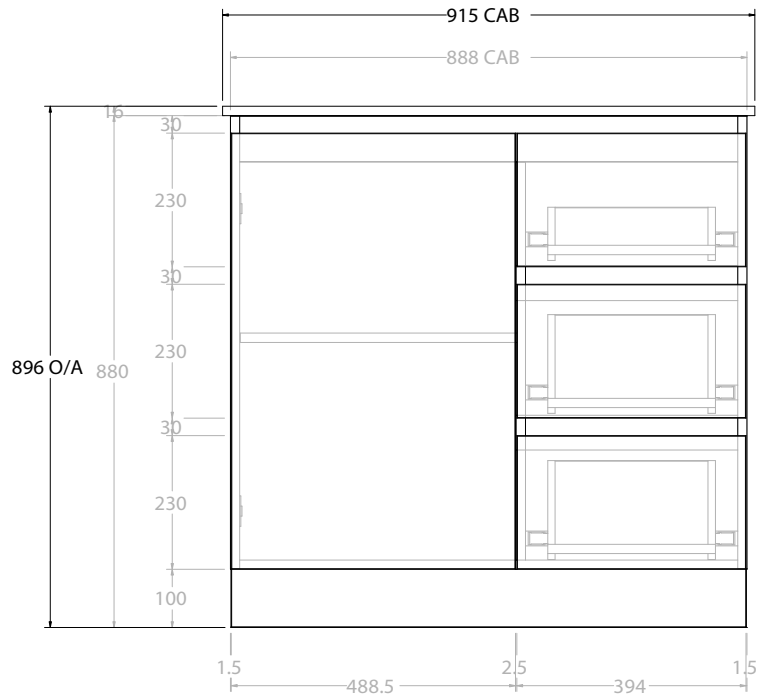

PRODUCT:	GLACIER DOOR & DRAWER TRIO 750 FLOOR MOUNT OFFSET BASIN	
CODE:	LITE: GLLFCT0750WKLCE*	PRO: GLPFCT0750WKLCE*
MOUNTING:	FLOOR MOUNT	
SIZE:	795W X 465D X 896H	
CONFIGURATION:	DOOR & DRAWER	
VERSION:	01	DATE: 08/17/22

TOP:	CERAMIC GLACIER 750
BASIN POSITION:	OFFSET BASIN

NOTES:
ALL DIMENSIONS ARE NOMINAL AND SUBJECT TO CHANGE.
DO NOT DRILL OR ROUGH IN UNTIL YOU HAVE RECEIVED AND MEASURED YOUR PRODUCT.
ALL DIMENSIONS ARE IN MILLIMETRES.
DO NOT MEASURE FROM DRAWING.
*LEFT HAND OFFSET PICTURED, RIGHT HAND OFFSET IS SAME BUT MIRRORED (REPLACE CODE SUFFIX LCE, WITH RCE)

PRODUCT:	GLACIER DOOR & DRAWER TRIO 900 FLOOR MOUNT CENTRE BASIN	
CODE:	LITE: GLLFCT0900WKCE	PRO: GLPFCT0900WKCE
MOUNTING:	FLOOR MOUNT	
SIZE:	915W X 465D X 896H	
CONFIGURATION:	DOOR & DRAWER	
VERSION:	01	DATE: 08/17/22

TOP:	CERAMIC GLACIER 900
BASIN POSITION:	CENTRE BASIN

NOTES:
ALL DIMENSIONS ARE NOMINAL AND SUBJECT TO CHANGE. DO NOT DRILL OR ROUGH IN UNTIL YOU HAVE RECEIVED AND MEASURED YOUR PRODUCT. ALL DIMENSIONS ARE IN MILLIMETRES. DO NOT MEASURE FROM DRAWING.