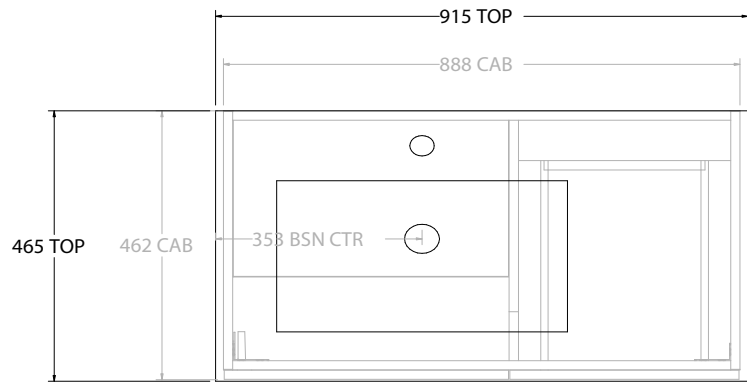

PRODUCT:	GLACIER DOOR & DRAWER TRIO 750 FLOOR MOUNT OFFSET BASIN	
CODE:	LITE: GLLFCT0750WKLCE*	PRO: GLPFCT0750WKLCE*
MOUNTING:	FLOOR MOUNT	
SIZE:	795W X 465D X 896H	
CONFIGURATION:	DOOR & DRAWER	
VERSION:	01	DATE: 08/17/22

TOP:	CERAMIC GLACIER 750
BASIN POSITION:	OFFSET BASIN

NOTES:
ALL DIMENSIONS ARE NOMINAL AND SUBJECT TO CHANGE.
DO NOT DRILL OR ROUGH IN UNTIL YOU HAVE RECEIVED AND MEASURED YOUR PRODUCT.
ALL DIMENSIONS ARE IN MILLIMETRES.
DO NOT MEASURE FROM DRAWING.
*LEFT HAND OFFSET PICTURED, RIGHT HAND OFFSET IS SAME BUT MIRRORED (REPLACE CODE SUFFIX LCE, WITH RCE)

PRODUCT:	GLACIER DOOR & DRAWER TRIO 900 FLOOR MOUNT CENTRE BASIN	
CODE:	LITE: GLLFCT0900WKCE	PRO: GLPFCT0900WKCE
MOUNTING:	FLOOR MOUNT	
SIZE:	915W X 465D X 896H	
CONFIGURATION:	DOOR & DRAWER	
VERSION:	01	DATE: 08/17/22

TOP:	CERAMIC GLACIER 900
BASIN POSITION:	CENTRE BASIN

NOTES:
ALL DIMENSIONS ARE NOMINAL AND SUBJECT TO CHANGE. DO NOT DRILL OR ROUGH IN UNTIL YOU HAVE RECEIVED AND MEASURED YOUR PRODUCT. ALL DIMENSIONS ARE IN MILLIMETRES. DO NOT MEASURE FROM DRAWING.