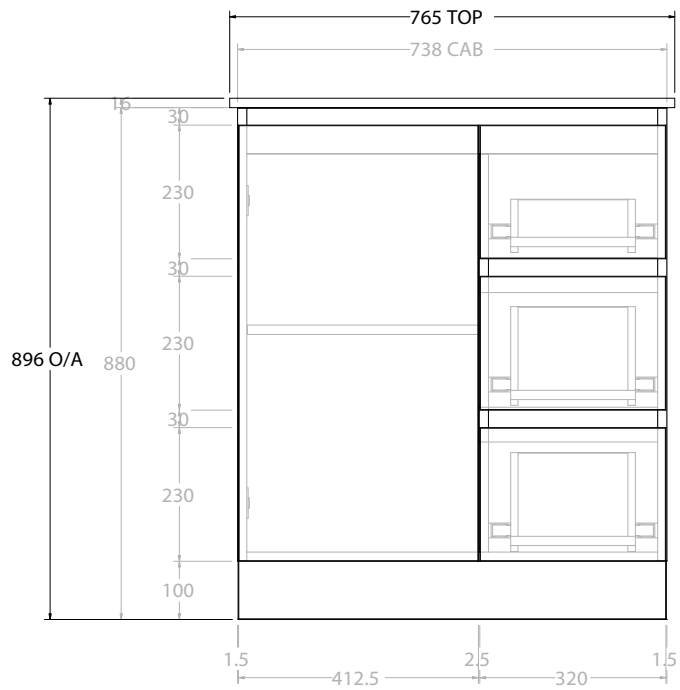

Adp

PRODUCT:	GLACIER DOOR & DRAWER TRIO 750 FLOOR MOUNT CENTRE BASIN	
CODE:	LITE: GLLFCT0750WKCE	PRO: GLPFCT0750WKCE
MOUNTING:	FLOOR MOUNT	
SIZE:	795W X 465D X 896H	
CONFIGURATION:	DOOR & DRAWER	
VERSION:	01	DATE: 08/17/22

TOP:	CERAMIC GLACIER 750
BASIN POSITION:	CENTRE BASIN

NOTES:
ALL DIMENSIONS ARE NOMINAL AND SUBJECT TO CHANGE. DO NOT DRILL OR ROUGH IN UNTIL YOU HAVE RECEIVED AND MEASURED YOUR PRODUCT. ALL DIMENSIONS ARE IN MILLIMETRES. DO NOT MEASURE FROM DRAWING.

PRODUCT:	GLACIER DOOR & DRAWER TRIO 750 FLOOR MOUNT OFFSET BASIN	
CODE:	LITE: GLLFCT0750WKLCE*	PRO: GLPFCT0750WKLCE*
MOUNTING:	FLOOR MOUNT	
SIZE:	795W X 465D X 896H	
CONFIGURATION:	DOOR & DRAWER	
VERSION:	01	DATE: 08/17/22

PRODUCT:	GLACIER DOOR & DRAWER TRIO 900 FLOOR MOUNT CENTRE BASIN	
CODE:	LITE: GLLFCT0900WKCE	PRO: GLPFCT0900WKCE
MOUNTING:	FLOOR MOUNT	
SIZE:	915W X 465D X 896H	
CONFIGURATION:	DOOR & DRAWER	
VERSION:	01	DATE: 08/17/22