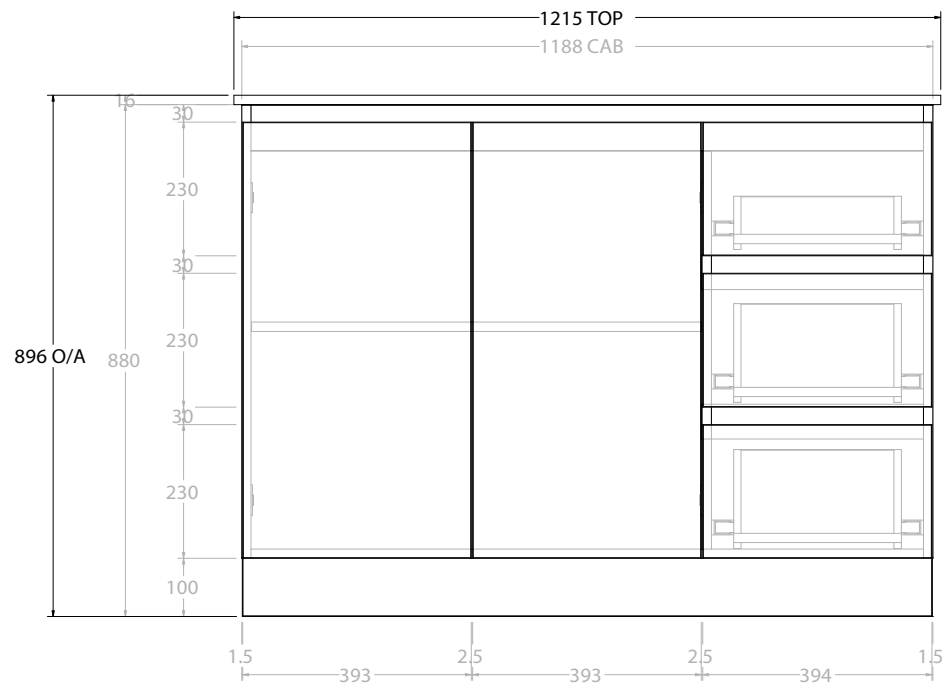

TOP:	CERAMIC GLACIER 1200
BASIN POSITION:	CENTRE BASIN

NOTES:
ALL DIMENSIONS ARE NOMINAL AND SUBJECT TO CHANGE. DO NOT DRILL OR ROUGH IN UNTIL YOU HAVE RECEIVED AND MEASURED YOUR PRODUCT. ALL DIMENSIONS ARE IN MILLIMETRES. DO NOT MEASURE FROM DRAWING.

TOP:	CERAMIC GLACIER 1200
BASIN POSITION:	DOUBLE BASIN

NOTES:
ALL DIMENSIONS ARE NOMINAL AND SUBJECT TO CHANGE. DO NOT DRILL OR ROUGH IN UNTIL YOU HAVE RECEIVED AND MEASURED YOUR PRODUCT. ALL DIMENSIONS ARE IN MILLIMETRES. DO NOT MEASURE FROM DRAWING.

TOP:	CERAMIC GLACIER 1500
BASIN POSITION:	DOUBLE BASIN

NOTES:
ALL DIMENSIONS ARE NOMINAL AND SUBJECT TO CHANGE. DO NOT DRILL OR ROUGH IN UNTIL YOU HAVE RECEIVED AND MEASURED YOUR PRODUCT. ALL DIMENSIONS ARE IN MILLIMETRES. DO NOT MEASURE FROM DRAWING.