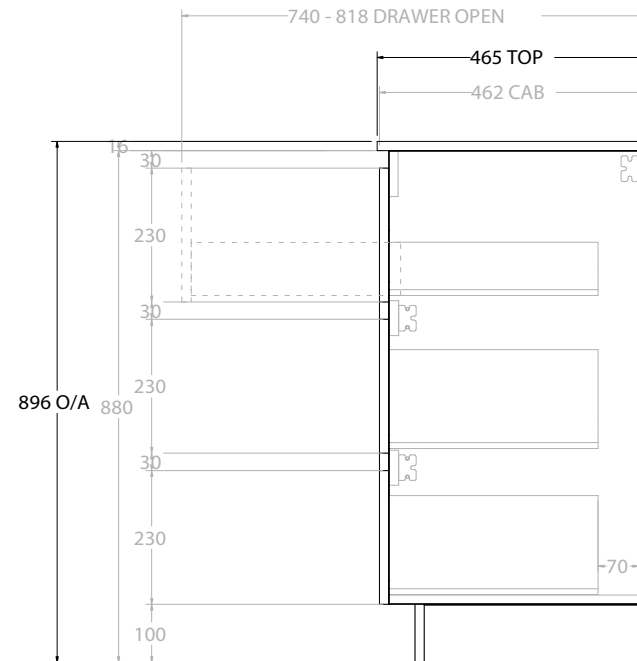

Adp

PRODUCT:	GLACIER DOOR & DRAWER TRIO 750 FLOOR MOUNT CENTRE BASIN	
CODE:	LITE: GLLFCT0750WKCE	PRO: GLPFCT0750WKCE
MOUNTING:	FLOOR MOUNT	
SIZE:	795W X 465D X 896H	
CONFIGURATION:	DOOR & DRAWER	
VERSION:	01	DATE: 08/17/22

TOP:	CERAMIC GLACIER 750
BASIN POSITION:	CENTRE BASIN

NOTES:
ALL DIMENSIONS ARE NOMINAL AND SUBJECT TO CHANGE. DO NOT DRILL OR ROUGH IN UNTIL YOU HAVE RECEIVED AND MEASURED YOUR PRODUCT. ALL DIMENSIONS ARE IN MILLIMETRES. DO NOT MEASURE FROM DRAWING.

PRODUCT:	GLACIER DOOR & DRAWER TRIO 750 FLOOR MOUNT OFFSET BASIN	
CODE:	LITE: GLLFCT0750WKLCE*	PRO: GLPFCT0750WKLCE*
MOUNTING:	FLOOR MOUNT	
SIZE:	795W X 465D X 896H	
CONFIGURATION:	DOOR & DRAWER	
VERSION:	01	DATE: 08/17/22

TOP:	CERAMIC GLACIER 750
BASIN POSITION:	OFFSET BASIN

NOTES:
ALL DIMENSIONS ARE NOMINAL AND SUBJECT TO CHANGE.
DO NOT DRILL OR ROUGH IN UNTIL YOU HAVE RECEIVED AND MEASURED YOUR PRODUCT.
ALL DIMENSIONS ARE IN MILLIMETRES.
DO NOT MEASURE FROM DRAWING.
*LEFT HAND OFFSET PICTURED, RIGHT HAND OFFSET IS SAME BUT MIRRORED (REPLACE CODE SUFFIX LCE, WITH RCE)