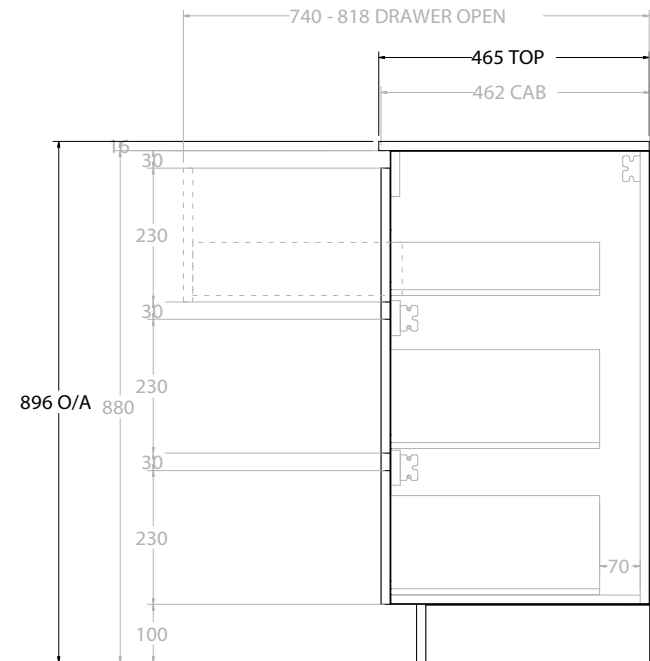

TOP:	CERAMIC GLACIER 900
BASIN POSITION:	OFFSET BASIN

NOTES:
ALL DIMENSIONS ARE NOMINAL AND SUBJECT TO CHANGE.
DO NOT DRILL OR ROUGH IN UNTIL YOU HAVE RECEIVED AND MEASURED YOUR PRODUCT.
ALL DIMENSIONS ARE IN MILLIMETRES.
DO NOT MEASURE FROM DRAWING.
*LEFT HAND OFFSET PICTURED, RIGHT HAND OFFSET IS SAME BUT MIRRORED (REPLACE CODE SUFFIX LCE, WITH RCE)

TOP:	CERAMIC GLACIER 1200
BASIN POSITION:	CENTRE BASIN

NOTES:
ALL DIMENSIONS ARE NOMINAL AND SUBJECT TO CHANGE. DO NOT DRILL OR ROUGH IN UNTIL YOU HAVE RECEIVED AND MEASURED YOUR PRODUCT. ALL DIMENSIONS ARE IN MILLIMETRES. DO NOT MEASURE FROM DRAWING.

TOP:	CERAMIC GLACIER 1200
BASIN POSITION:	DOUBLE BASIN

NOTES:
ALL DIMENSIONS ARE NOMINAL AND SUBJECT TO CHANGE. DO NOT DRILL OR ROUGH IN UNTIL YOU HAVE RECEIVED AND MEASURED YOUR PRODUCT. ALL DIMENSIONS ARE IN MILLIMETRES. DO NOT MEASURE FROM DRAWING.

TOP:	CERAMIC GLACIER 1500
BASIN POSITION:	DOUBLE BASIN

NOTES:
ALL DIMENSIONS ARE NOMINAL AND SUBJECT TO CHANGE. DO NOT DRILL OR ROUGH IN UNTIL YOU HAVE RECEIVED AND MEASURED YOUR PRODUCT. ALL DIMENSIONS ARE IN MILLIMETRES. DO NOT MEASURE FROM DRAWING.