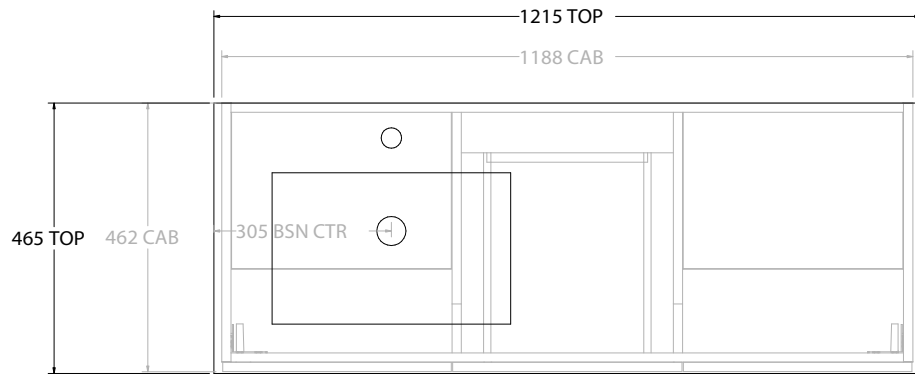

TOP:	CERAMIC GLACIER 1200
BASIN POSITION:	CENTRE BASIN

NOTES:
ALL DIMENSIONS ARE NOMINAL AND SUBJECT TO CHANGE. DO NOT DRILL OR ROUGH IN UNTIL YOU HAVE RECEIVED AND MEASURED YOUR PRODUCT. ALL DIMENSIONS ARE IN MILLIMETRES. DO NOT MEASURE FROM DRAWING.

TOP:	CERAMIC GLACIER 1200
BASIN POSITION:	DOUBLE BASIN

NOTES:
ALL DIMENSIONS ARE NOMINAL AND SUBJECT TO CHANGE. DO NOT DRILL OR ROUGH IN UNTIL YOU HAVE RECEIVED AND MEASURED YOUR PRODUCT. ALL DIMENSIONS ARE IN MILLIMETRES. DO NOT MEASURE FROM DRAWING.