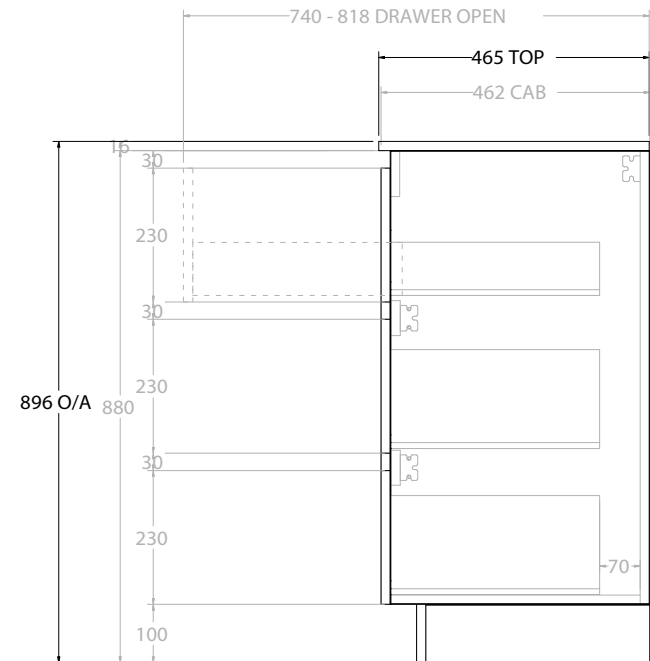

TOP:	CERAMIC GLACIER 1200
BASIN POSITION:	DOUBLE BASIN

NOTES:
ALL DIMENSIONS ARE NOMINAL AND SUBJECT TO CHANGE. DO NOT DRILL OR ROUGH IN UNTIL YOU HAVE RECEIVED AND MEASURED YOUR PRODUCT. ALL DIMENSIONS ARE IN MILLIMETRES. DO NOT MEASURE FROM DRAWING.

TOP:	CERAMIC GLACIER 1200
BASIN POSITION:	OFFSET BASIN

NOTES:
ALL DIMENSIONS ARE NOMINAL AND SUBJECT TO CHANGE.
DO NOT DRILL OR ROUGH IN UNTIL YOU HAVE RECEIVED AND MEASURED YOUR PRODUCT.
ALL DIMENSIONS ARE IN MILLIMETRES.
DO NOT MEASURE FROM DRAWING.
*LEFT HAND OFFSET PICTURED, RIGHT HAND OFFSET IS SAME BUT MIRRORED (REPLACE CODE SUFFIX LCE, WITH RCE)

TOP:	CERAMIC GLACIER 1500
BASIN POSITION:	CENTRE BASIN

NOTES:
 ALL DIMENSIONS ARE NOMINAL AND SUBJECT TO CHANGE.
 DO NOT DRILL OR ROUGH IN UNTIL YOU HAVE RECEIVED AND MEASURED YOUR PRODUCT.
 ALL DIMENSIONS ARE IN MILLIMETRES.
 DO NOT MEASURE FROM DRAWING.

TOP:	CERAMIC GLACIER 1500
BASIN POSITION:	DOUBLE BASIN

NOTES:
ALL DIMENSIONS ARE NOMINAL AND SUBJECT TO CHANGE. DO NOT DRILL OR ROUGH IN UNTIL YOU HAVE RECEIVED AND MEASURED YOUR PRODUCT. ALL DIMENSIONS ARE IN MILLIMETRES. DO NOT MEASURE FROM DRAWING.