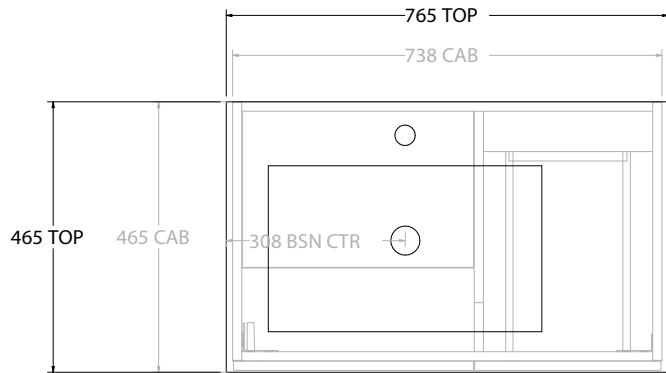

Adp

PRODUCT:	GLACIER DOOR & DRAWER TRIO 750 FLOOR MOUNT CENTRE BASIN	
CODE:	LITE: GLLFCT0750WKCE	PRO: GLPFCT0750WKCE
MOUNTING:	FLOOR MOUNT	
SIZE:	795W X 465D X 896H	
CONFIGURATION:	DOOR & DRAWER	
VERSION:	01	DATE: 08/17/22

TOP:	CERAMIC GLACIER 750
BASIN POSITION:	CENTRE BASIN

NOTES:
ALL DIMENSIONS ARE NOMINAL AND SUBJECT TO CHANGE. DO NOT DRILL OR ROUGH IN UNTIL YOU HAVE RECEIVED AND MEASURED YOUR PRODUCT. ALL DIMENSIONS ARE IN MILLIMETRES. DO NOT MEASURE FROM DRAWING.

PRODUCT:	GLACIER DOOR & DRAWER TRIO 750 FLOOR MOUNT OFFSET BASIN	
CODE:	LITE: GLLFCT0750WKLCE*	PRO: GLPFCT0750WKLCE*
MOUNTING:	FLOOR MOUNT	
SIZE:	795W X 465D X 896H	
CONFIGURATION:	DOOR & DRAWER	
VERSION:	01	DATE: 08/17/22

TOP:	CERAMIC GLACIER 1500
BASIN POSITION:	DOUBLE BASIN

NOTES:
ALL DIMENSIONS ARE NOMINAL AND SUBJECT TO CHANGE. DO NOT DRILL OR ROUGH IN UNTIL YOU HAVE RECEIVED AND MEASURED YOUR PRODUCT. ALL DIMENSIONS ARE IN MILLIMETRES. DO NOT MEASURE FROM DRAWING.