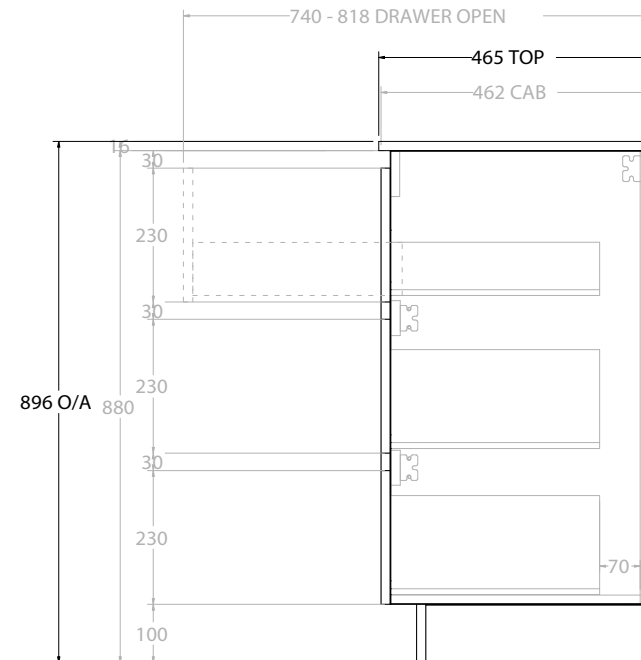

TOP:	CERAMIC GLACIER 900
BASIN POSITION:	CENTRE BASIN

NOTES:
ALL DIMENSIONS ARE NOMINAL AND SUBJECT TO CHANGE. DO NOT DRILL OR ROUGH IN UNTIL YOU HAVE RECEIVED AND MEASURED YOUR PRODUCT. ALL DIMENSIONS ARE IN MILLIMETRES. DO NOT MEASURE FROM DRAWING.

TOP:	CERAMIC GLACIER 900
BASIN POSITION:	OFFSET BASIN

NOTES:
ALL DIMENSIONS ARE NOMINAL AND SUBJECT TO CHANGE.
DO NOT DRILL OR ROUGH IN UNTIL YOU HAVE RECEIVED AND MEASURED YOUR PRODUCT.
ALL DIMENSIONS ARE IN MILLIMETRES.
DO NOT MEASURE FROM DRAWING.
*LEFT HAND OFFSET PICTURED, RIGHT HAND OFFSET IS SAME BUT MIRRORED (REPLACE CODE SUFFIX LCE, WITH RCE)

TOP:	CERAMIC GLACIER 1200
BASIN POSITION:	CENTRE BASIN

NOTES:
ALL DIMENSIONS ARE NOMINAL AND SUBJECT TO CHANGE. DO NOT DRILL OR ROUGH IN UNTIL YOU HAVE RECEIVED AND MEASURED YOUR PRODUCT. ALL DIMENSIONS ARE IN MILLIMETRES. DO NOT MEASURE FROM DRAWING.

TOP:	CERAMIC GLACIER 1200
BASIN POSITION:	DOUBLE BASIN

NOTES:
ALL DIMENSIONS ARE NOMINAL AND SUBJECT TO CHANGE. DO NOT DRILL OR ROUGH IN UNTIL YOU HAVE RECEIVED AND MEASURED YOUR PRODUCT. ALL DIMENSIONS ARE IN MILLIMETRES. DO NOT MEASURE FROM DRAWING.