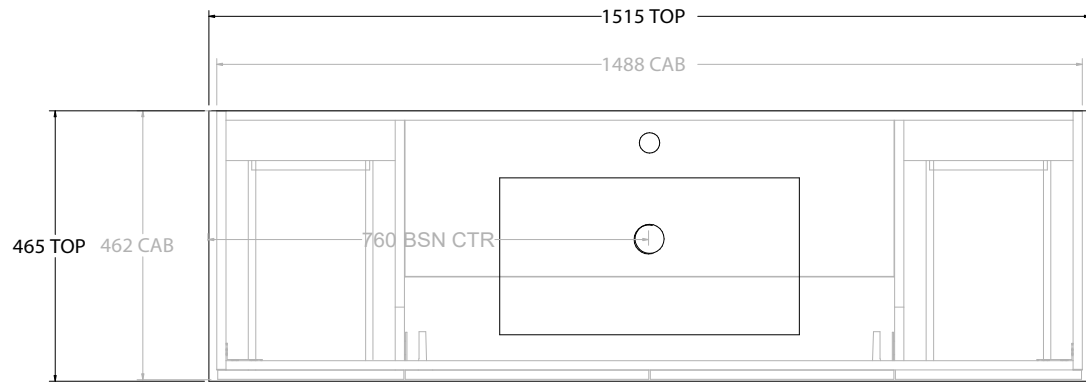

Adp

PRODUCT:	GLACIER DOOR & DRAWER TRIO 1500 FLOOR MOUNT CENTRE BASIN	
CODE:	LITE: GLLFCT1500WKCE	PRO: GLPFCT1500WKCE
MOUNTING:	FLOOR MOUNT	
SIZE:	1515W X 465D X 896H	
CONFIGURATION:	DOOR & DRAWER	
VERSION:	01	DATE: 08/17/22

TOP:	CERAMIC GLACIER 1500
BASIN POSITION:	CENTRE BASIN

NOTES:
ALL DIMENSIONS ARE NOMINAL AND SUBJECT TO CHANGE.
DO NOT DRILL OR ROUGH IN UNTIL YOU HAVE RECEIVED AND MEASURED YOUR PRODUCT.
ALL DIMENSIONS ARE IN MILLIMETRES.
DO NOT MEASURE FROM DRAWING.