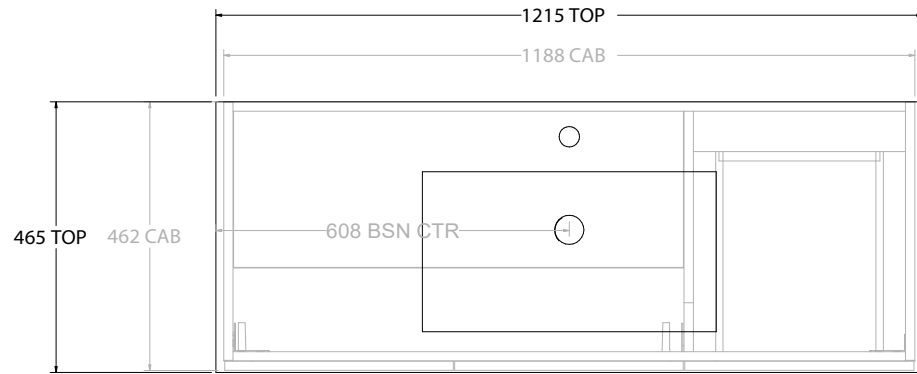

PRODUCT:	GLACIER DOOR & DRAWER TRIO 900 FLOOR MOUNT CENTRE BASIN	
CODE:	LITE: GLLFCT0900WKCE	PRO: GLPFCT0900WKCE
MOUNTING:	FLOOR MOUNT	
SIZE:	915W X 465D X 896H	
CONFIGURATION:	DOOR & DRAWER	
VERSION:	01	DATE: 08/17/22

TOP:	CERAMIC GLACIER 900
BASIN POSITION:	CENTRE BASIN

NOTES:
ALL DIMENSIONS ARE NOMINAL AND SUBJECT TO CHANGE. DO NOT DRILL OR ROUGH IN UNTIL YOU HAVE RECEIVED AND MEASURED YOUR PRODUCT. ALL DIMENSIONS ARE IN MILLIMETRES. DO NOT MEASURE FROM DRAWING.

PRODUCT:	GLACIER DOOR & DRAWER TRIO 900 FLOOR MOUNT OFFSET BASIN	
CODE:	LITE: GLLFCT0900WKLCE*	PRO: GLPFCT0900WKLCE*
MOUNTING:	FLOOR MOUNT	
SIZE:	915W X 465D X 896H	
CONFIGURATION:	DOOR & DRAWER	
VERSION:	01	DATE: 08/17/22

TOP:	CERAMIC GLACIER 900
BASIN POSITION:	OFFSET BASIN

NOTES:
ALL DIMENSIONS ARE NOMINAL AND SUBJECT TO CHANGE.
DO NOT DRILL OR ROUGH IN UNTIL YOU HAVE RECEIVED AND MEASURED YOUR PRODUCT.
ALL DIMENSIONS ARE IN MILLIMETRES.
DO NOT MEASURE FROM DRAWING.
*LEFT HAND OFFSET PICTURED, RIGHT HAND OFFSET IS SAME BUT MIRRORED (REPLACE CODE SUFFIX LCE, WITH RCE)