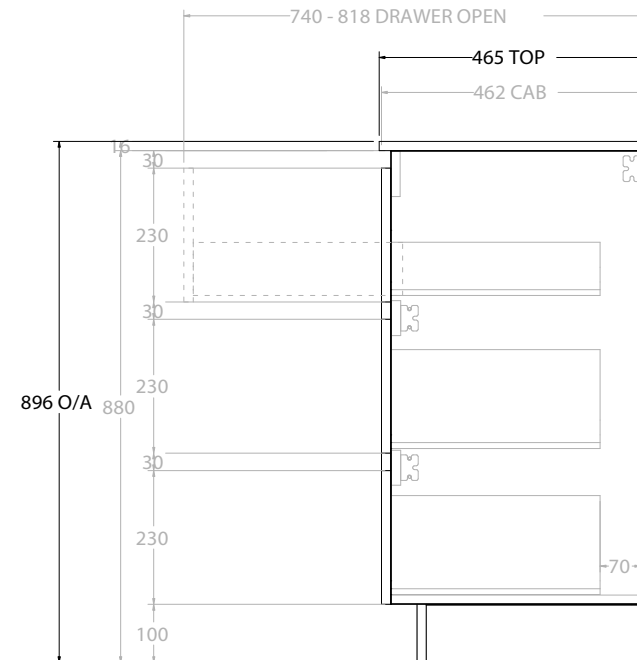

TOP:	CERAMIC GLACIER 750
BASIN POSITION:	CENTRE BASIN

NOTES:
ALL DIMENSIONS ARE NOMINAL AND SUBJECT TO CHANGE. DO NOT DRILL OR ROUGH IN UNTIL YOU HAVE RECEIVED AND MEASURED YOUR PRODUCT. ALL DIMENSIONS ARE IN MILLIMETRES. DO NOT MEASURE FROM DRAWING.

PRODUCT:	GLACIER DOOR & DRAWER TRIO 750 FLOOR MOUNT OFFSET BASIN	
CODE:	LITE: GLLFCT0750WKLCE*	PRO: GLPFCT0750WKLCE*
MOUNTING:	FLOOR MOUNT	
SIZE:	795W X 465D X 896H	
CONFIGURATION:	DOOR & DRAWER	
VERSION:	01	DATE: 08/17/22

TOP:	CERAMIC GLACIER 750
BASIN POSITION:	OFFSET BASIN

NOTES:
ALL DIMENSIONS ARE NOMINAL AND SUBJECT TO CHANGE.
DO NOT DRILL OR ROUGH IN UNTIL YOU HAVE RECEIVED AND MEASURED YOUR PRODUCT.
ALL DIMENSIONS ARE IN MILLIMETRES.
DO NOT MEASURE FROM DRAWING.
*LEFT HAND OFFSET PICTURED, RIGHT HAND OFFSET IS SAME BUT MIRRORED (REPLACE CODE SUFFIX LCE, WITH RCE)

TOP:	CERAMIC GLACIER 900
BASIN POSITION:	CENTRE BASIN

NOTES:
ALL DIMENSIONS ARE NOMINAL AND SUBJECT TO CHANGE. DO NOT DRILL OR ROUGH IN UNTIL YOU HAVE RECEIVED AND MEASURED YOUR PRODUCT. ALL DIMENSIONS ARE IN MILLIMETRES. DO NOT MEASURE FROM DRAWING.