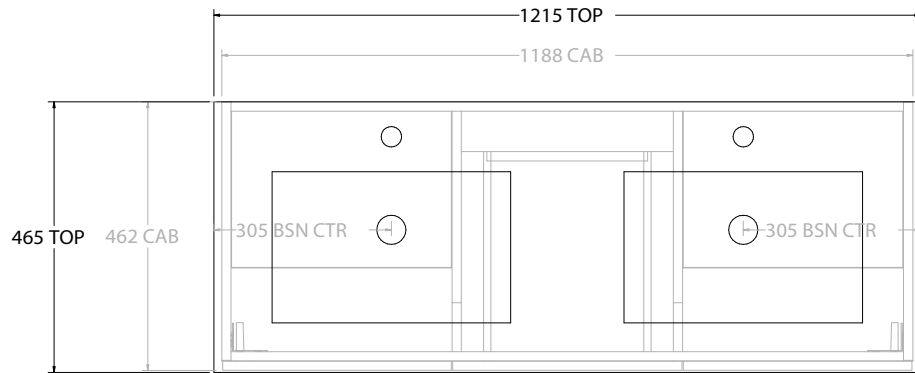

TOP:	CERAMIC GLACIER 900
BASIN POSITION:	CENTRE BASIN

NOTES:
ALL DIMENSIONS ARE NOMINAL AND SUBJECT TO CHANGE. DO NOT DRILL OR ROUGH IN UNTIL YOU HAVE RECEIVED AND MEASURED YOUR PRODUCT. ALL DIMENSIONS ARE IN MILLIMETRES. DO NOT MEASURE FROM DRAWING.

TOP:	CERAMIC GLACIER 900
BASIN POSITION:	OFFSET BASIN

NOTES:
ALL DIMENSIONS ARE NOMINAL AND SUBJECT TO CHANGE.
DO NOT DRILL OR ROUGH IN UNTIL YOU HAVE RECEIVED AND MEASURED YOUR PRODUCT.
ALL DIMENSIONS ARE IN MILLIMETRES.
DO NOT MEASURE FROM DRAWING.
*LEFT HAND OFFSET PICTURED, RIGHT HAND OFFSET IS SAME BUT MIRRORED (REPLACE CODE SUFFIX LCE, WITH RCE)

PRODUCT:	GLACIER DOOR & DRAWER TRIO 1200 FLOOR MOUNT CENTRE BASIN	
CODE:	LITE: GLLFCT1200WKCE	PRO: GLPFCT1200WKCE
MOUNTING:	FLOOR MOUNT	
SIZE:	1215W X 465D X 896H	
CONFIGURATION:	DOOR & DRAWER	
VERSION:	01	DATE: 08/17/22

TOP:	CERAMIC GLACIER 1200
BASIN POSITION:	CENTRE BASIN

NOTES:
ALL DIMENSIONS ARE NOMINAL AND SUBJECT TO CHANGE. DO NOT DRILL OR ROUGH IN UNTIL YOU HAVE RECEIVED AND MEASURED YOUR PRODUCT. ALL DIMENSIONS ARE IN MILLIMETRES. DO NOT MEASURE FROM DRAWING.