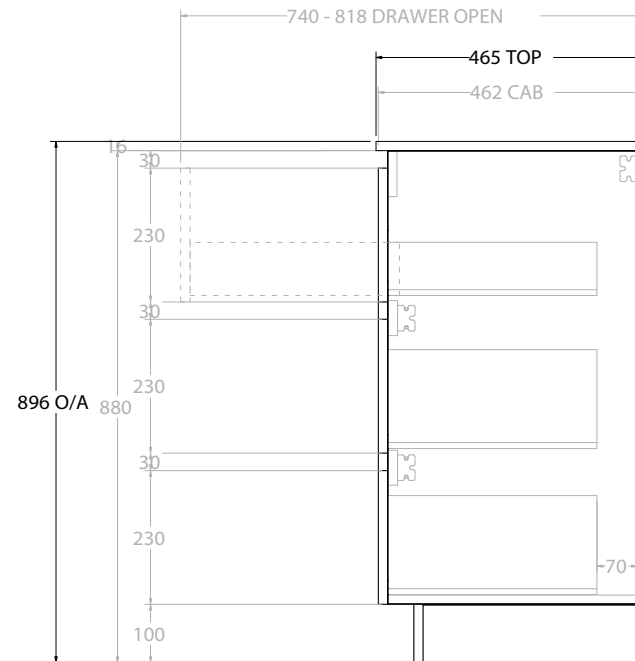

PRODUCT:	GLACIER DOOR & DRAWER TRIO 750 FLOOR MOUNT OFFSET BASIN	
CODE:	LITE: GLLFCT0750WKLCE*	PRO: GLPFCT0750WKLCE*
MOUNTING:	FLOOR MOUNT	
SIZE:	795W X 465D X 896H	
CONFIGURATION:	DOOR & DRAWER	
VERSION:	01	DATE: 08/17/22

TOP:	CERAMIC GLACIER 750
BASIN POSITION:	OFFSET BASIN

NOTES:
ALL DIMENSIONS ARE NOMINAL AND SUBJECT TO CHANGE.
DO NOT DRILL OR ROUGH IN UNTIL YOU HAVE RECEIVED AND MEASURED YOUR PRODUCT.
ALL DIMENSIONS ARE IN MILLIMETRES.
DO NOT MEASURE FROM DRAWING.
*LEFT HAND OFFSET PICTURED, RIGHT HAND OFFSET IS SAME BUT MIRRORED (REPLACE CODE SUFFIX LCE, WITH RCE)

PRODUCT:	GLACIER DOOR & DRAWER TRIO 900 FLOOR MOUNT CENTRE BASIN	
CODE:	LITE: GLLFCT0900WKCE	PRO: GLPFCT0900WKCE
MOUNTING:	FLOOR MOUNT	
SIZE:	915W X 465D X 896H	
CONFIGURATION:	DOOR & DRAWER	
VERSION:	01	DATE: 08/17/22

TOP:	CERAMIC GLACIER 900
BASIN POSITION:	CENTRE BASIN

NOTES:
ALL DIMENSIONS ARE NOMINAL AND SUBJECT TO CHANGE. DO NOT DRILL OR ROUGH IN UNTIL YOU HAVE RECEIVED AND MEASURED YOUR PRODUCT. ALL DIMENSIONS ARE IN MILLIMETRES. DO NOT MEASURE FROM DRAWING.