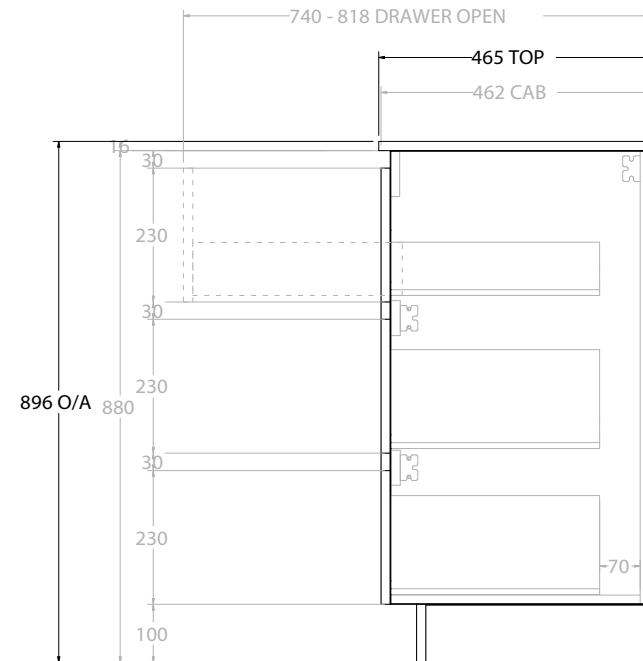

TOP:	CERAMIC GLACIER 1200
BASIN POSITION:	CENTRE BASIN

NOTES:
ALL DIMENSIONS ARE NOMINAL AND SUBJECT TO CHANGE. DO NOT DRILL OR ROUGH IN UNTIL YOU HAVE RECEIVED AND MEASURED YOUR PRODUCT. ALL DIMENSIONS ARE IN MILLIMETRES. DO NOT MEASURE FROM DRAWING.

TOP:	CERAMIC GLACIER 1200
BASIN POSITION:	DOUBLE BASIN

NOTES:
ALL DIMENSIONS ARE NOMINAL AND SUBJECT TO CHANGE. DO NOT DRILL OR ROUGH IN UNTIL YOU HAVE RECEIVED AND MEASURED YOUR PRODUCT. ALL DIMENSIONS ARE IN MILLIMETRES. DO NOT MEASURE FROM DRAWING.

TOP:	CERAMIC GLACIER 1200
BASIN POSITION:	OFFSET BASIN

NOTES:
ALL DIMENSIONS ARE NOMINAL AND SUBJECT TO CHANGE.
DO NOT DRILL OR ROUGH IN UNTIL YOU HAVE RECEIVED AND MEASURED YOUR PRODUCT.
ALL DIMENSIONS ARE IN MILLIMETRES.
DO NOT MEASURE FROM DRAWING.
*LEFT HAND OFFSET PICTURED, RIGHT HAND OFFSET IS SAME BUT MIRRORED (REPLACE CODE SUFFIX LCE, WITH RCE)

TOP:	CERAMIC GLACIER 1500
BASIN POSITION:	DOUBLE BASIN

NOTES:
ALL DIMENSIONS ARE NOMINAL AND SUBJECT TO CHANGE. DO NOT DRILL OR ROUGH IN UNTIL YOU HAVE RECEIVED AND MEASURED YOUR PRODUCT. ALL DIMENSIONS ARE IN MILLIMETRES. DO NOT MEASURE FROM DRAWING.