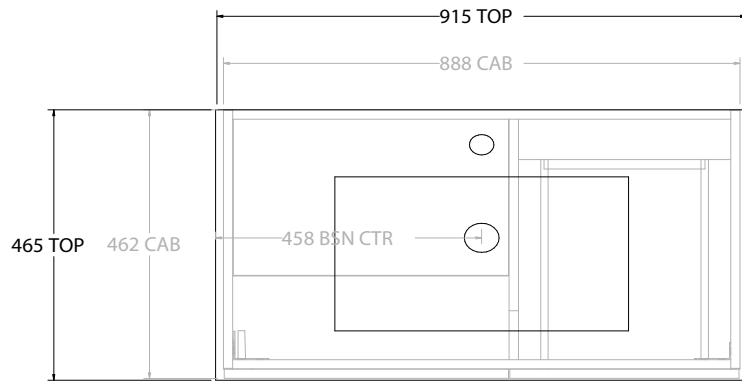

Adp

PRODUCT:	GLACIER DOOR & DRAWER TRIO 750 FLOOR MOUNT CENTRE BASIN	
CODE:	LITE: GLLFCT0750WKCE	PRO: GLPFCT0750WKCE
MOUNTING:	FLOOR MOUNT	
SIZE:	795W X 465D X 896H	
CONFIGURATION:	DOOR & DRAWER	
VERSION:	01	DATE: 08/17/22

TOP:	CERAMIC GLACIER 750
BASIN POSITION:	CENTRE BASIN

NOTES:
ALL DIMENSIONS ARE NOMINAL AND SUBJECT TO CHANGE. DO NOT DRILL OR ROUGH IN UNTIL YOU HAVE RECEIVED AND MEASURED YOUR PRODUCT. ALL DIMENSIONS ARE IN MILLIMETRES. DO NOT MEASURE FROM DRAWING.

PRODUCT:	GLACIER DOOR & DRAWER TRIO 750 FLOOR MOUNT OFFSET BASIN	
CODE:	LITE: GLLFCT0750WKLCE*	PRO: GLPFCT0750WKLCE*
MOUNTING:	FLOOR MOUNT	
SIZE:	795W X 465D X 896H	
CONFIGURATION:	DOOR & DRAWER	
VERSION:	01	DATE: 08/17/22

TOP:	CERAMIC GLACIER 750
BASIN POSITION:	OFFSET BASIN

NOTES:
ALL DIMENSIONS ARE NOMINAL AND SUBJECT TO CHANGE.
DO NOT DRILL OR ROUGH IN UNTIL YOU HAVE RECEIVED AND MEASURED YOUR PRODUCT.
ALL DIMENSIONS ARE IN MILLIMETRES.
DO NOT MEASURE FROM DRAWING.
*LEFT HAND OFFSET PICTURED, RIGHT HAND OFFSET IS SAME BUT MIRRORED (REPLACE CODE SUFFIX LCE, WITH RCE)