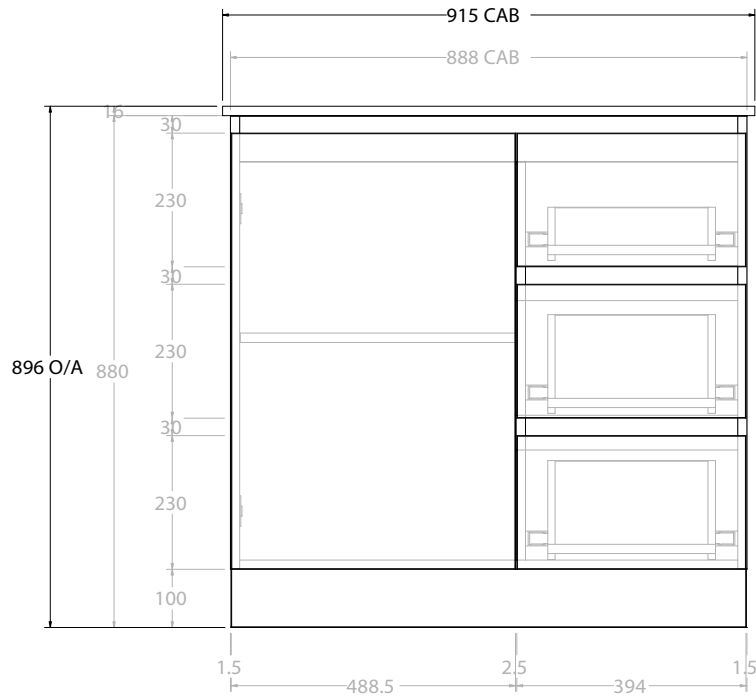

Adp

PRODUCT:	GLACIER DOOR & DRAWER TRIO 750 FLOOR MOUNT CENTRE BASIN	
CODE:	LITE: GLLFCT0750WKCE	PRO: GLPFCT0750WKCE
MOUNTING:	FLOOR MOUNT	
SIZE:	795W X 465D X 896H	
CONFIGURATION:	DOOR & DRAWER	
VERSION:	01	DATE: 08/17/22

TOP:	CERAMIC GLACIER 750
BASIN POSITION:	CENTRE BASIN

NOTES:
ALL DIMENSIONS ARE NOMINAL AND SUBJECT TO CHANGE. DO NOT DRILL OR ROUGH IN UNTIL YOU HAVE RECEIVED AND MEASURED YOUR PRODUCT. ALL DIMENSIONS ARE IN MILLIMETRES. DO NOT MEASURE FROM DRAWING.

PRODUCT:	GLACIER DOOR & DRAWER TRIO 750 FLOOR MOUNT OFFSET BASIN	
CODE:	LITE: GLLFCT0750WKLCE*	PRO: GLPFCT0750WKLCE*
MOUNTING:	FLOOR MOUNT	
SIZE:	795W X 465D X 896H	
CONFIGURATION:	DOOR & DRAWER	
VERSION:	01	DATE: 08/17/22

TOP:	CERAMIC GLACIER 750
BASIN POSITION:	OFFSET BASIN

NOTES:
ALL DIMENSIONS ARE NOMINAL AND SUBJECT TO CHANGE.
DO NOT DRILL OR ROUGH IN UNTIL YOU HAVE RECEIVED AND MEASURED YOUR PRODUCT.
ALL DIMENSIONS ARE IN MILLIMETRES.
DO NOT MEASURE FROM DRAWING.
*LEFT HAND OFFSET PICTURED, RIGHT HAND OFFSET IS SAME BUT MIRRORED (REPLACE CODE SUFFIX LCE, WITH RCE)