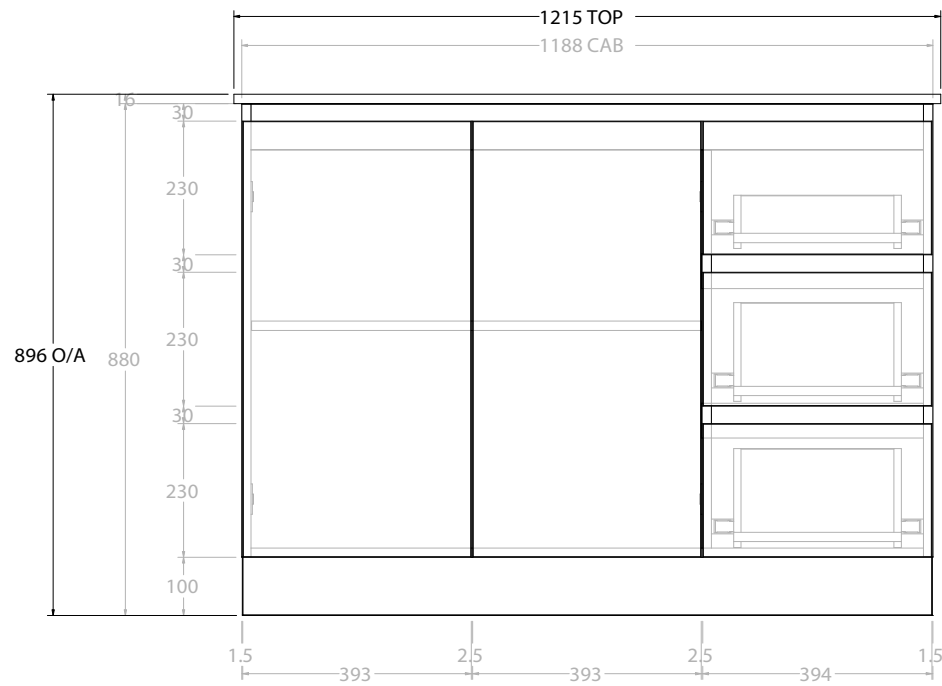

PRODUCT:	GLACIER DOOR & DRAWER TRIO 1200 FLOOR MOUNT CENTRE BASIN	
CODE:	LITE: GLLFCT1200WKCE	PRO: GLPFCT1200WKCE
MOUNTING:	FLOOR MOUNT	
SIZE:	1215W X 465D X 896H	
CONFIGURATION:	DOOR & DRAWER	
VERSION:	01	DATE: 08/17/22

TOP:	CERAMIC GLACIER 1200
BASIN POSITION:	CENTRE BASIN

NOTES:
ALL DIMENSIONS ARE NOMINAL AND SUBJECT TO CHANGE. DO NOT DRILL OR ROUGH IN UNTIL YOU HAVE RECEIVED AND MEASURED YOUR PRODUCT. ALL DIMENSIONS ARE IN MILLIMETRES. DO NOT MEASURE FROM DRAWING.