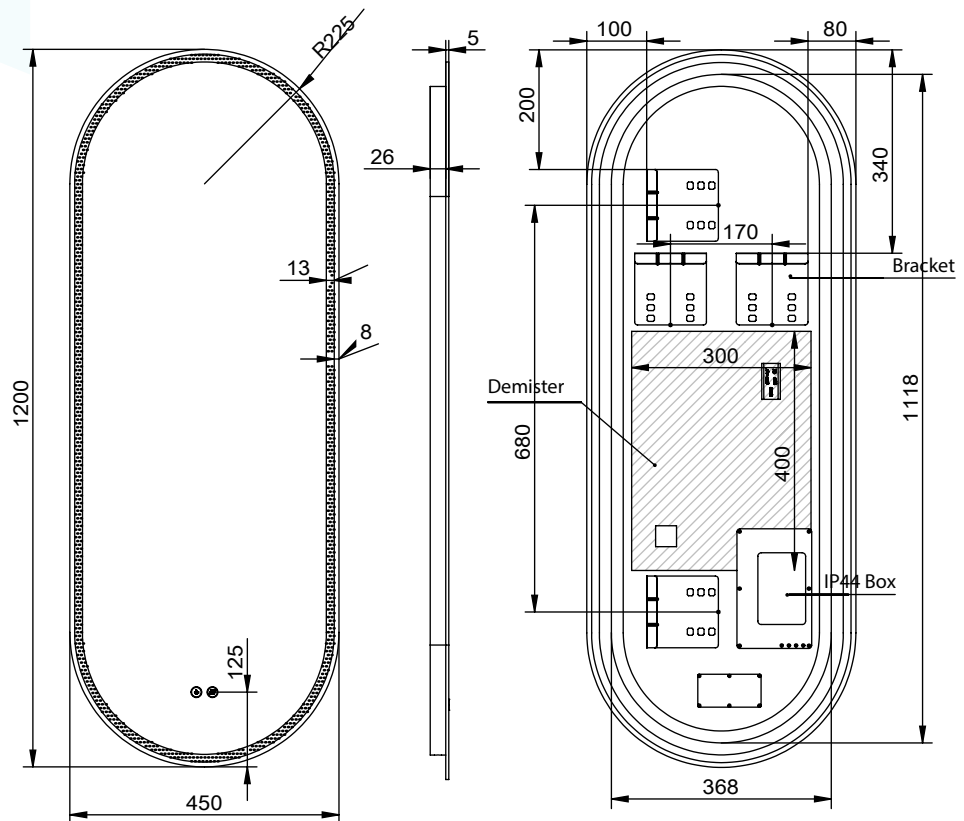

GATSBY 450X1200D

G45120D

Dimension (mm):

Width	450
Height	1200
Depth	31

Features

- LED Lighting
- Demister with 1 Hour Cut-off
- Copper Free Mirror

Optional Extra: Aluminium Coloured Frames

Matt Black	GG45120D-MB	●
Gun Metal	GG45120D-GM	●
Brushed Nickel	GG45120D-BN	●
Rose Gold	GG45120D-RG	●
Brushed Brass	GG45120D-BB	●