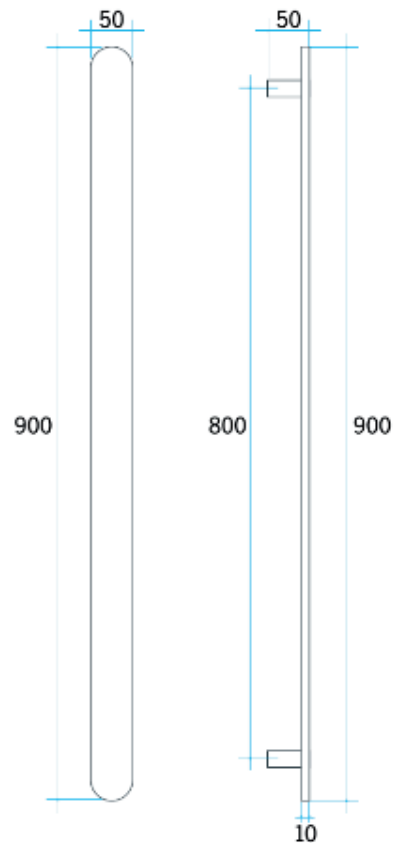

FLV1 900 Data Sheet **Hotwire** *warm your soul*

Features

- 12V Vertical Rail
- Distance between fixing holes: 800mm
- Distance from wall to rail face: 100mm
- Can be Heated or Non-heated.

Colour

Watt

Size (mm)

Code

Colour	Watt	Size (mm)	Code
Stainless Steel	25	(H)900 x (W)50 x (D)50	FLV1 900 SS
Matt Black	25	(H)900 x (W)50 x (D)50	FLV1 900 BL
Gun Metal	25	(H)900 x (W)50 x (D)50	FLV1 900 GM
Gold	25	(H)900 x (W)50 x (D)50	FLV1 900 GL
Brushed Nickel	25	(H)900 x (W)50 x (D)50	FLV1 900 BN

FAQs

Specs are a guideline. We are confident in the manufacturing of our product meeting our specs, However we recommend waiting for the rail before drilling holes in case of 1 or 2 mm differences.

Specs can be used for rough in and timber supports without issue.