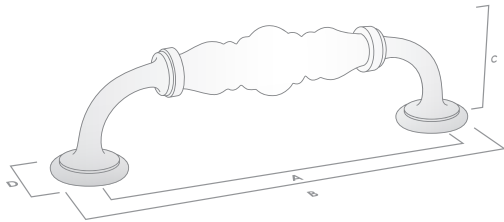

### ESTATE HANDLE

FINISH	CODE	HC	L	W/D	P/H
White Crackle/ Pewter	062.128.16	128mm	154mm	25mm	40mm
Cream Crackle/ Antique Brass	062.128.17	128mm	154mm	25mm	40mm
White/Brushed Nickel	062.128.19	128mm	154mm	25mm	40mm