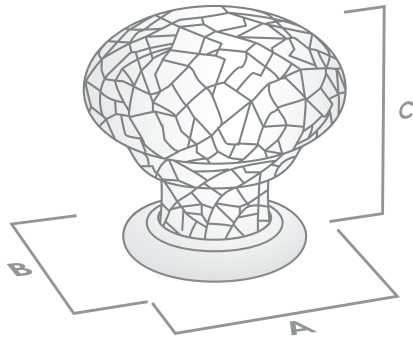

### ESTATE KNOB

FINISH	CODE	HC	L	W/D	P/H
White Crackle/ Pewter	062.035.16	-	-	35mm	32mm
Cream Crackle/ Antique Brass	062.035.17	-	-	35mm	32mm
White/Brushed Nickel	062.035.19	-	-	35mm	32mm