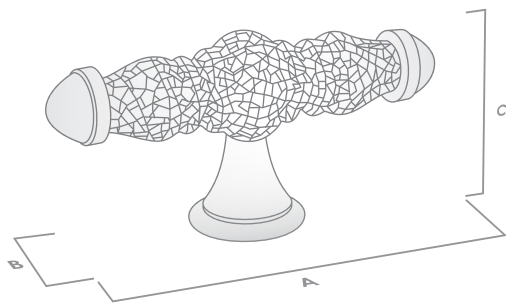

### ESTATE 'T' KNOB

FINISH	CODE	HC	L	W/D	P/H
White Crackle/ Pewter	062.090.16	-	90mm	25mm	42mm
Cream Crackle/ Antique Brass	062.090.17	-	90mm	25mm	42mm
White/Brushed Nickel	062.090.19	-	90mm	25mm	42mm

HC Hole Centres (A)  
L Overall Length (B)  
W/D Width or Diameter (D)  
P/H Projection or Height (C)