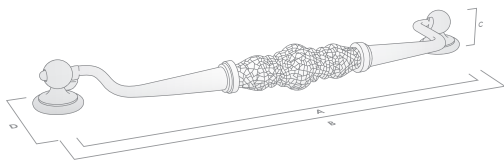

ESTATE

THE HERITAGE COLLECTION

ESTATE HANDLE

FINISH	CODE	HC	L	W/D	P/H
White Crackle/ Pewter	062.128.16	128mm	154mm	25mm	40mm
Cream Crackle/ Antique Brass	062.128.17	128mm	154mm	25mm	40mm
White/Brushed Nickel	062.128.19	128mm	154mm	25mm	40mm

ESTATE BAIL HANDLE

FINISH	CODE	HC	L	W/D	P/H
White Crackle/ Pewter	062.224.16	224mm	245mm	60mm	30mm
Cream Crackle/ Antique Brass	062.224.17	224mm	245mm	60mm	30mm
White/Brushed Nickel	062.224.19	224mm	245mm	60mm	30mm

HC Hole Centres (A)
L Overall Length (B)
W/D Width or Diameter (D)
P/H Projection or Height (C)

AVAILABLE FINISHES: