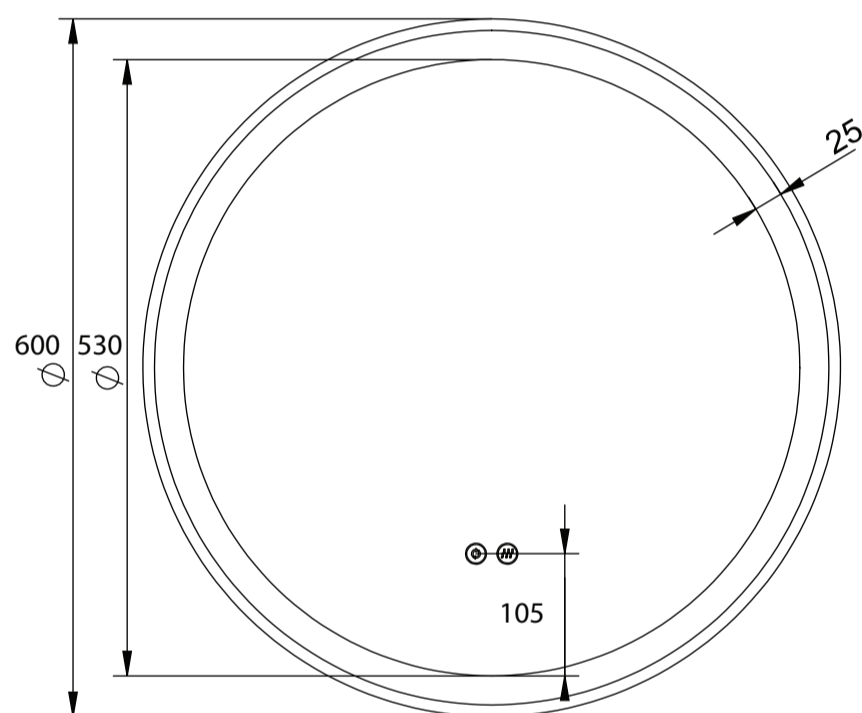

MDF Coloured Frame Options:

Matt White ☐

Matt Black ☒

WARRANTY

5 years

*Conditions apply

To clean this mirror, wipe it with a soft microfiber cloth or a lint free cloth that has been rinsed in warm water and wrung out well, then rub the mirror gently with a soft dry cloth.

PLEASE do not use glass or window cleaner, or other cleaners with chemical agents. These may damage the silver coating and brown marks can result.

Please confirm all particulars with your sales consultant or refer to our website for more information prior to purchase.