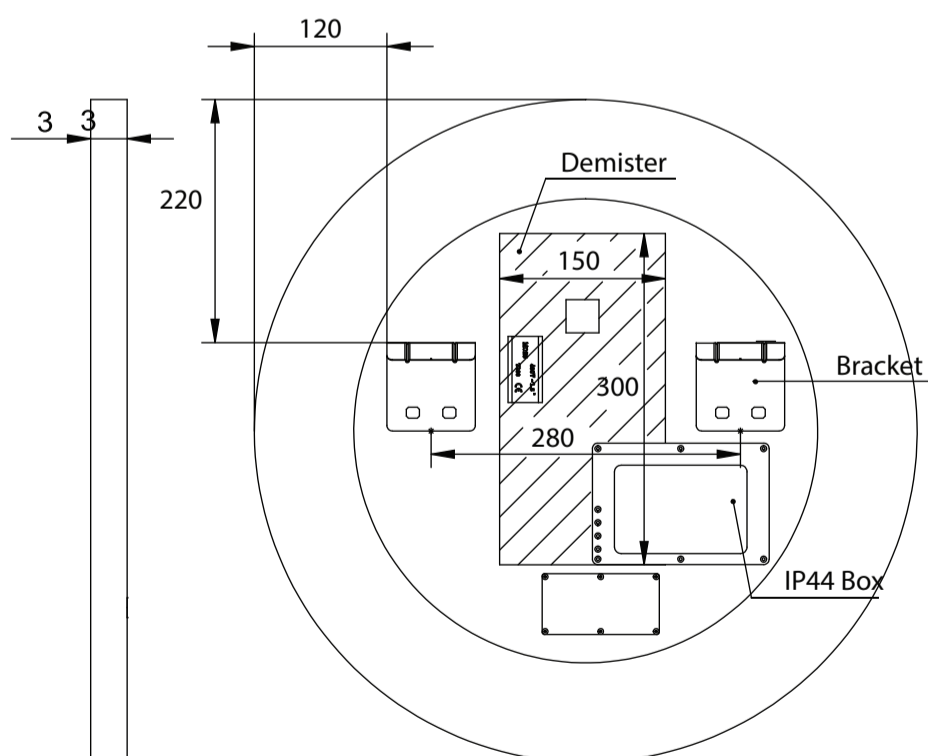

MDF Coloured Frame Options:

Matt White ☐

Matt Black ☒

WARRANTY

5 years

*Conditions apply

To clean this mirror, wipe it with a soft microfiber cloth or a lint free cloth that has been rinsed in warm water and wrung out well, then rub the mirror gently with a soft dry cloth.

PLEASE do not use glass or window cleaner, or other cleaners with chemical agents. These may damage the silver coating and brown marks can result.

Please confirm all particulars with your sales consultant or refer to our website for more information prior to purchase.