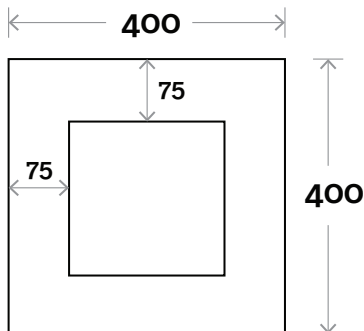

Protrusion

Wall mounting bracket