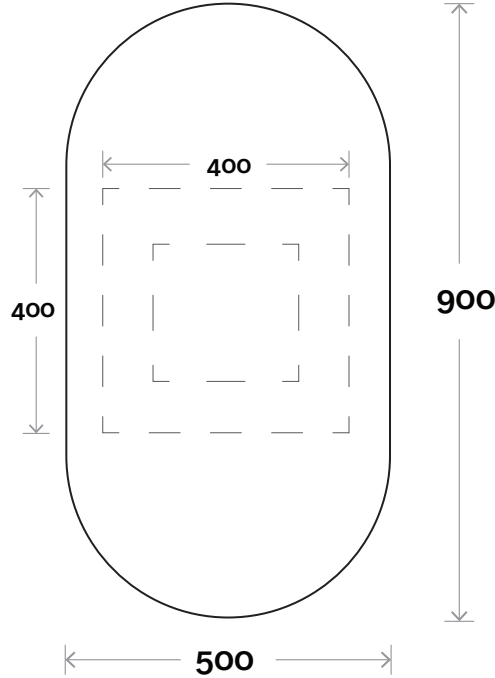

MARQUIS

Capsule Mirror

Colours Available

- No Tint
- Bronze Tint
- Grey Tint

Notes:

LED option available

Capsule Mirror 900mm x 500mm

Face