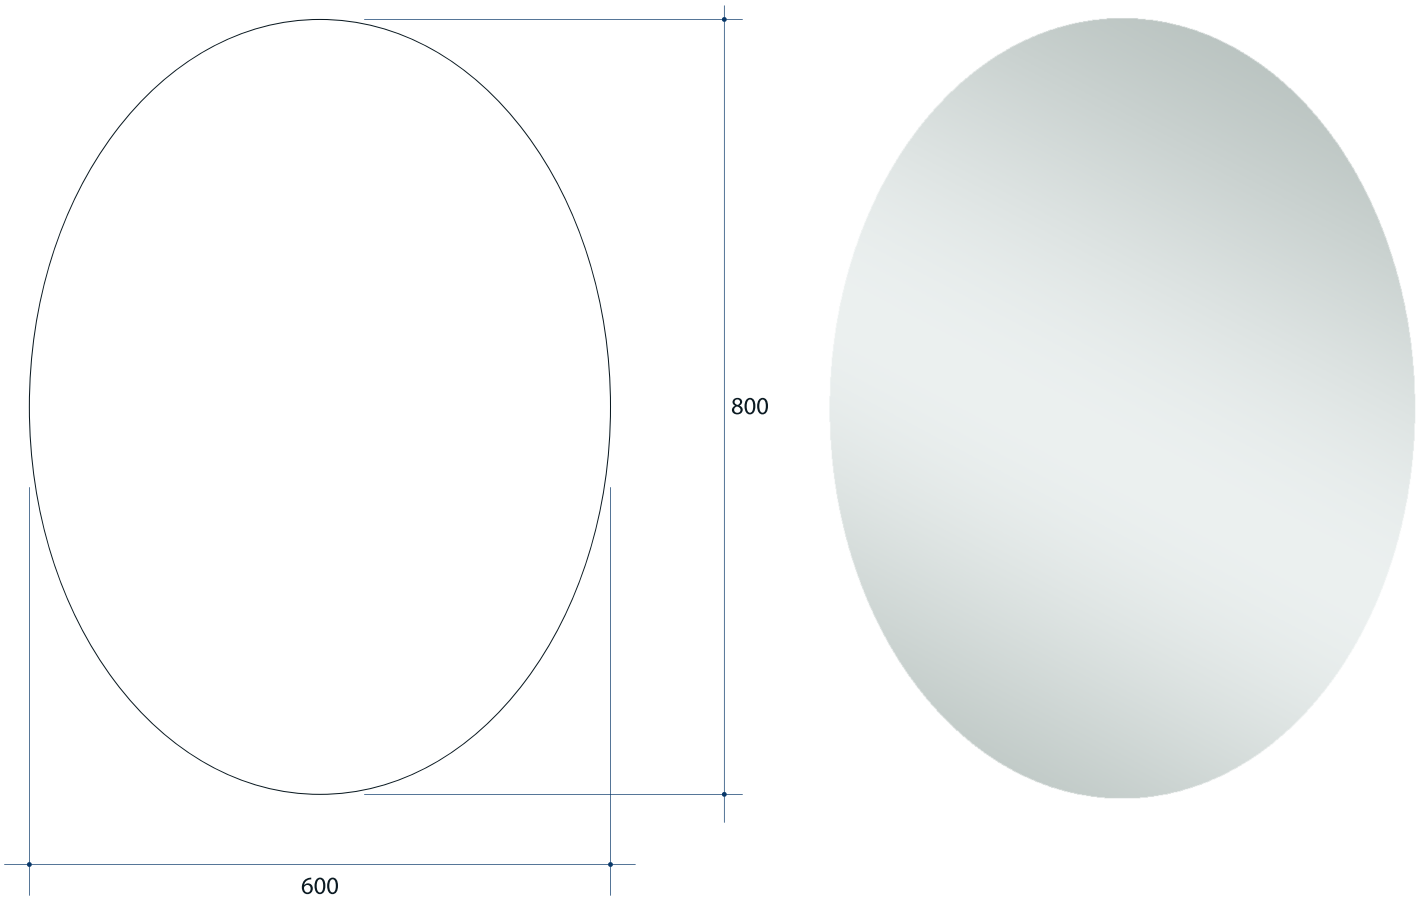

# Cody Oval Polished Edge Mirror

Note: All dimensions are in millimetres (mm)

Stock Code	Size (mm)	Shape	Edge
C06080GT	600 x 800 x 5	Oval	Polished Edge

Mirrors will need to be installed in accordance with the Installation Guide. Ablaze does not take responsibility for incorrect installation of these mirrors.