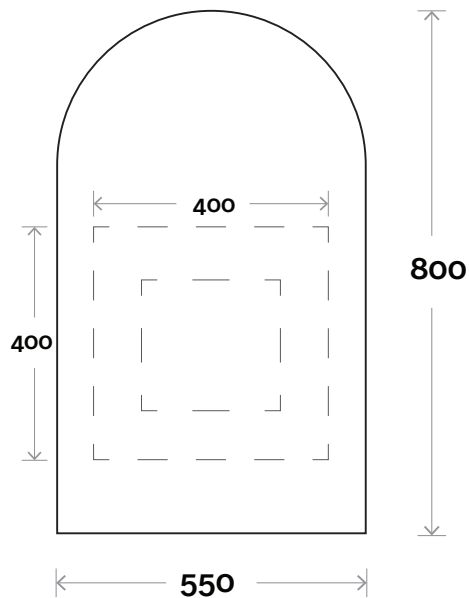

MARQUIS

Arco Mirror

Arco Mirror 800mm x 550mm

Colours Available

No Tint
Bronze Tint
Grey Tint

Notes:

LED option available

Face

Protrusion

22-27mm  = 6mm

Wall mounting bracket

LED Wall mounting bracket