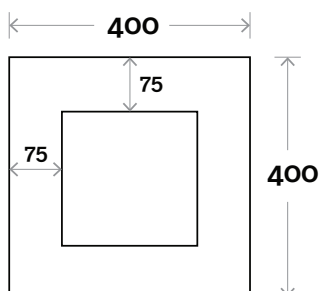

MARQUIS

Arco Mirror

Arco Mirror 800mm x 550mm

Colours Available

No Tint
Bronze Tint
Grey Tint

Notes:

LED option available

Face

Protrusion

22-27mm  = 6mm

Wall mounting bracket

LED Wall mounting bracket