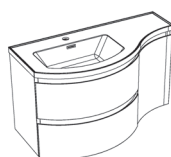

2 Onderkast / Sous-meuble met wastafel / avec vasque

90 x 49,5 x 44 cm

1 = Ref. 245608

2 = Ref. 245609

3 = Ref. 245612

4 = Ref. 245611

5 = Ref. 245610

€ 1139,00