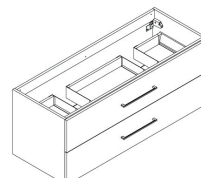

1 lades / 2 tiroir Soft Close

60 x 47,2 x 46 cm
1 = Ref. 232613
2 = Ref. 232614
3 = Ref. 232615
€ 278,00

2 lades / 2 tiroirs Soft Close

90 x 47,2 x 46 cm
1 = Ref. 232616
2 = Ref. 232617
3 = Ref. 232618
€ 387,00