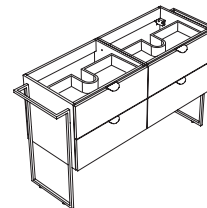

4 lades / 4 tiroirs Soft Close

120 x 80 x 46 cm
1 = Ref: 823194
2 = Ref: 823195
€ 859,00