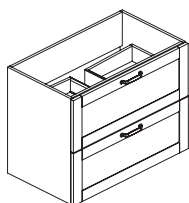

3 Onderkast / Sous-meuble

2 lades / 2 tiroirs
Soft Close
80 x 58 x 46 cm
Ref. 824114
€ 519,00