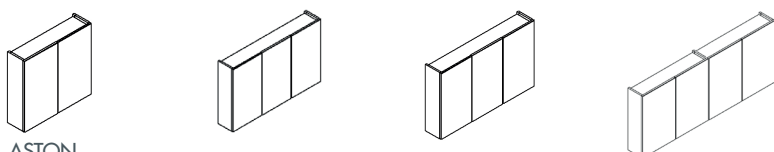

6 Spiegelkast / Armoire de toilette

ASTON
80 x 65 x 18 cm
1 = Ref. 230691
2 = Ref. 232214
€ 310,00

100 x 65 x 18 cm
1 = Ref. 231869
2 = Ref. 232216
€ 366,00

120 x 65 x 18 cm
1 = Ref. 230692
2 = Ref. 232217
€ 419,00

140 x 65 x 18 cm
1 = Ref. 232441
2 = Ref. 232443
€ 450,00

7 Led verlichting / Luminaire Led

A = Chroom / chromé
B = Silver
C = Zwart mat / Noir mat