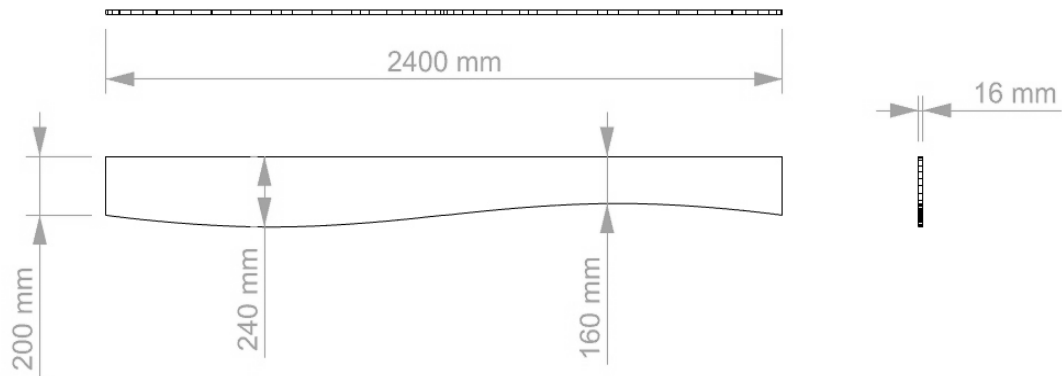

WAVE ACOUSTIC BAFFLE TYPE 3 COLOURS & PRODUCT CODES

BEIGE Fabric Unicolour Wool Colour Beige 01 Code WAB-TYP3-SNO-01	SAND Fabric Unicolour Wool Colour Sand 02 Code WAB-TYP3-SAN-02	MUSHROOM Fabric Unicolour Wool Colour Mushroom 03 Code WAB-TYP3-MUSH-03
BARK Fabric Unicolour Wool Colour Bark 04 Code WAB-TYP3-BAR-04	TAN Fabric Unicolour Wool Colour Tan 05 Code WAB-TYP3-TAN-05	MOCCA Fabric Unicolour Wool Colour Mocca 06 Code WAB-TYP3-MOC-06
CHOCOLATE Fabric Unicolour Wool Colour Chocolate 07 Code WAB-TYP3-CHO-07	PUMPKIN Fabric Unicolour Wool Colour Pumpkin 08 Code WAB-TYP3-PUM-08	TERRACOTTA Fabric Unicolour Wool Colour Terracotta 09 Code WAB-TYP3-TER-09
POPPY Fabric Unicolour Wool Colour Poppy 10 Code WAB-TYP3-POP-10	YELLOW Fabric Unicolour Wool Colour Yellow 11 Code WAB-TYP3-YEL-11	MUSTARD Fabric Unicolour Wool Colour Mustard 12 Code WAB-TYP3-MUS-12
FOREST GREEN Fabric Unicolour Wool Colour Forest Green 13 Code WAB-TYP3-FOR-13	MOSS Fabric Unicolour Wool Colour Moss 14 Code WAB-TYP3-MOS-14	OLIVE GREEN Fabric Unicolour Wool Colour Olive Green 15 Code WAB-TYP3-OLI-15
GRASS Fabric Unicolour Wool Colour Grass 16 Code WAB-TYP3-GRA-16	SEA Fabric Unicolour Wool Colour Sea 17 Code WAB-TYP3-SEA-17	NAVY Fabric Unicolour Wool Colour Navy 18 Code WAB-TYP3-NAV-18
OCEAN Fabric Unicolour Wool Colour Ocean 19 Code WAB-TYP3-OCE-19	LAKE Fabric Unicolour Wool Colour Lake 20 Code WAB-TYP3-LAK-20	LAGOON Fabric Unicolour Wool Colour Lagoon 21 Code WAB-TYP3-LAG-21
TEAL Fabric Unicolour Wool Colour Teal 22 Code WAB-TYP3-TEA-22	CLOUD Fabric Unicolour Wool Colour Cloud 23 Code WAB-TYP3-CLO-23	COTTON Fabric Unicolour Wool Colour Cotton 24 Code WAB-TYP3-COT-24
ROSE Fabric Unicolour Wool Colour Rose 25 Code WAB-TYP3-ROS-25	ORCHID Fabric Unicolour Wool Colour Orchid 26 Code WAB-TYP3-ORC-26	RUBY Fabric Unicolour Wool Colour Ruby 27 Code WAB-TYP3-RUB-27
MERLOT Fabric Unicolour Wool Colour Merlot 28 Code WAB-TYP3-MER-28	LILAC Fabric Unicolour Wool Colour Lilac 29 Code WAB-TYP3-LIL-29	PURPLE Fabric Unicolour Wool Colour Purple 30 Code WAB-TYP3-PUR-30
STONE Fabric Unicolour Wool Colour Stone 31 Code WAB-TYP3-STO-31	FOG Fabric Unicolour Wool Colour Fog 32 Code WAB-TYP3-FOG-32	SMOKE Fabric Unicolour Wool Colour Smoke 33 Code WAB-TYP3-SMO-33
CHARCOAL Fabric Unicolour Wool Colour Charcoal 34 Code WAB-TYP3-CHA-34