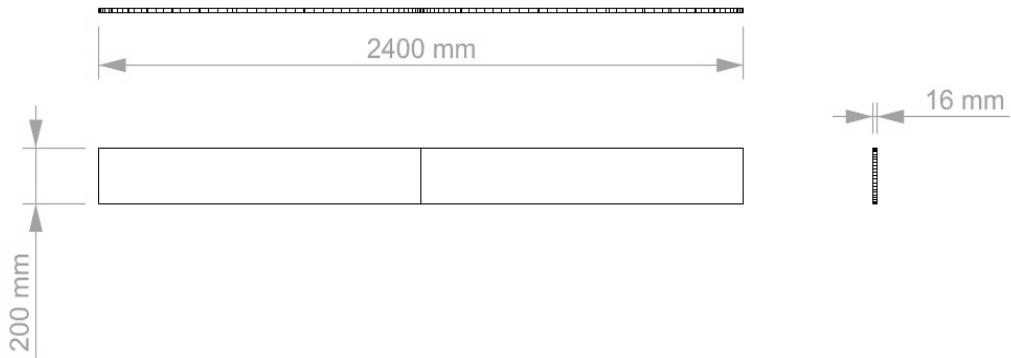

# WAVE ACOUSTIC BAFFLE TYPE 1 COLOURS & PRODUCT CODES

 <b>BEIGE</b> Fabric Unicolour Wool Colour Beige 01 Code WAB-TYPI-SNO-01	 <b>SAND</b> Fabric Unicolour Wool Colour Sand 02 Code WAB-TYPI-SAN-02	 <b>MUSHROOM</b> Fabric Unicolour Wool Colour Mushroom 03 Code WAB-TYPI-MUSH-03
 <b>BARK</b> Fabric Unicolour Wool Colour Bark 04 Code WAB-TYPI-BAR-04	 <b>TAN</b> Fabric Unicolour Wool Colour Tan 05 Code WAB-TYPI-TAN-05	 <b>MOCCA</b> Fabric Unicolour Wool Colour Mocca 06 Code WAB-TYPI-MOC-06
 <b>CHOCOLATE</b> Fabric Unicolour Wool Colour Chocolate 07 Code WAB-TYPI-CHO-07	 <b>PUMPKIN</b> Fabric Unicolour Wool Colour Pumpkin 08 Code WAB-TYPI-PUM-08	 <b>TERRACOTTA</b> Fabric Unicolour Wool Colour Terracotta 09 Code WAB-TYPI-TER-09
 <b>POPPY</b> Fabric Unicolour Wool Colour Poppy 10 Code WAB-TYPI-POP-10	 <b>YELLOW</b> Fabric Unicolour Wool Colour Yellow 11 Code WAB-TYPI-YEL-11	 <b>MUSTARD</b> Fabric Unicolour Wool Colour Mustard 12 Code WAB-TYPI-MUS-12
 <b>FOREST GREEN</b> Fabric Unicolour Wool Colour Forest Green 13 Code WAB-TYPI-FOR-13	 <b>MOSS</b> Fabric Unicolour Wool Colour Moss 14 Code WAB-TYPI-MOS-14	 <b>OLIVE GREEN</b> Fabric Unicolour Wool Colour Olive Green 15 Code WAB-TYPI-OLI-15
 <b>GRASS</b> Fabric Unicolour Wool Colour Grass 16 Code WAB-TYPI-GRA-16	 <b>SEA</b> Fabric Unicolour Wool Colour Sea 17 Code WAB-TYPI-SEA-17	 <b>NAVY</b> Fabric Unicolour Wool Colour Navy 18 Code WAB-TYPI-NAV-18
 <b>OCEAN</b> Fabric Unicolour Wool Colour Ocean 19 Code WAB-TYPI-OCE-19	 <b>LAKE</b> Fabric Unicolour Wool Colour Lake 20 Code WAB-TYPI-LAK-20	 <b>LAGOON</b> Fabric Unicolour Wool Colour Lagoon 21 Code WAB-TYPI-LAG-21
 <b>TEAL</b> Fabric Unicolour Wool Colour Teal 22 Code WAB-TYPI-TEA-22	 <b>CLOUD</b> Fabric Unicolour Wool Colour Cloud 23 Code WAB-TYPI-CLO-23	 <b>COTTON</b> Fabric Unicolour Wool Colour Cotton 24 Code WAB-TYPI-COT-24
 <b>ROSE</b> Fabric Unicolour Wool Colour Rose 25 Code WAB-TYPI-ROS-25	 <b>ORCHID</b> Fabric Unicolour Wool Colour Orchid 26 Code WAB-TYPI-ORC-26	 <b>RUBY</b> Fabric Unicolour Wool Colour Ruby 27 Code WAB-TYPI-RUB-27
 <b>MERLOT</b> Fabric Unicolour Wool Colour Merlot 28 Code WAB-TYPI-MER-28	 <b>LILAC</b> Fabric Unicolour Wool Colour Lilac 29 Code WAB-TYPI-LIL-29	 <b>PURPLE</b> Fabric Unicolour Wool Colour Purple 30 Code WAB-TYPI-PUR-30
 <b>STONE</b> Fabric Unicolour Wool Colour Stone 31 Code WAB-TYPI-STO-31	 <b>FOG</b> Fabric Unicolour Wool Colour Fog 32 Code WAB-TYPI-FOG-32	 <b>SMOKE</b> Fabric Unicolour Wool Colour Smoke 33 Code WAB-TYPI-SMO-33
 <b>CHARCOAL</b> Fabric Unicolour Wool Colour Charcoal 34 Code WAB-TYPI-CHA-34		