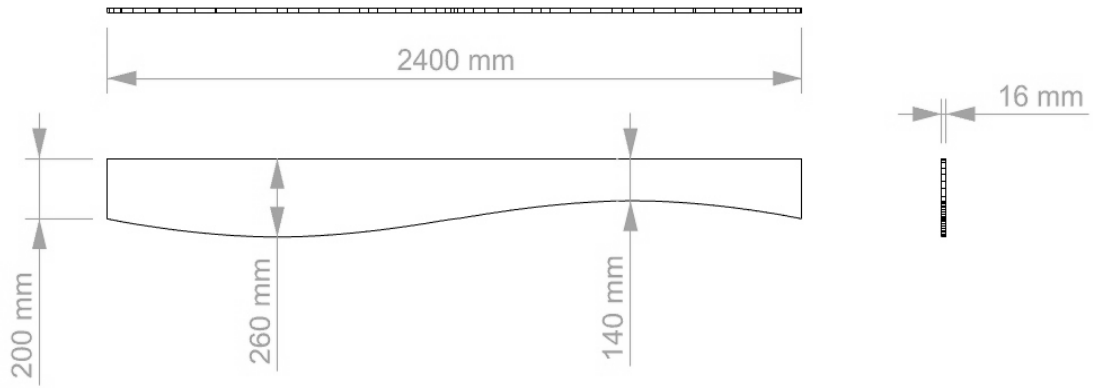

WAVE ACOUSTIC BAFFLE TYPE 4 COLOURS & PRODUCT CODES

BEIGE Fabric Unicolour Wool Colour Beige 01 Code WAB-TYP4-SNO-01	SAND Fabric Unicolour Wool Colour Sand 02 Code WAB-TYP4-SAN-02	MUSHROOM Fabric Unicolour Wool Colour Mushroom 03 Code WAB-TYP4-MUSH-03
BARK Fabric Unicolour Wool Colour Bark 04 Code WAB-TYP4-BAR-04	TAN Fabric Unicolour Wool Colour Tan 05 Code WAB-TYP4-TAN-05	MOCCA Fabric Unicolour Wool Colour Mocca 06 Code WAB-TYP4-MOC-06
CHOCOLATE Fabric Unicolour Wool Colour Chocolate 07 Code WAB-TYP4-CHO-07	PUMPKIN Fabric Unicolour Wool Colour Pumpkin 08 Code WAB-TYP4-PUM-08	TERRACOTTA Fabric Unicolour Wool Colour Terracotta 09 Code WAB-TYP4-TER-09
POPPY Fabric Unicolour Wool Colour Poppy 10 Code WAB-TYP4-POP-10	YELLOW Fabric Unicolour Wool Colour Yellow 11 Code WAB-TYP4-YEL-11	MUSTARD Fabric Unicolour Wool Colour Mustard 12 Code WAB-TYP4-MUS-12
FOREST GREEN Fabric Unicolour Wool Colour Forest Green 13 Code WAB-TYP4-FOR-13	MOSS Fabric Unicolour Wool Colour Moss 14 Code WAB-TYP4-MOS-14	OLIVE GREEN Fabric Unicolour Wool Colour Olive Green 15 Code WAB-TYP4-OLI-15
GRASS Fabric Unicolour Wool Colour Grass 16 Code WAB-TYP4-GRA-16	SEA Fabric Unicolour Wool Colour Sea 17 Code WAB-TYP4-SEA-17	NAVY Fabric Unicolour Wool Colour Navy 18 Code WAB-TYP4-NAV-18
OCEAN Fabric Unicolour Wool Colour Ocean 19 Code WAB-TYP4-OCE-19	LAKE Fabric Unicolour Wool Colour Lake 20 Code WAB-TYP4-LAK-20	LAGOON Fabric Unicolour Wool Colour Lagoon 21 Code WAB-TYP4-LAG-21
TEAL Fabric Unicolour Wool Colour Teal 22 Code WAB-TYP4-TEA-22	CLOUD Fabric Unicolour Wool Colour Cloud 23 Code WAB-TYP4-CLO-23	COTTON Fabric Unicolour Wool Colour Cotton 24 Code WAB-TYP4-COT-24
ROSE Fabric Unicolour Wool Colour Rose 25 Code WAB-TYP4-ROS-25	ORCHID Fabric Unicolour Wool Colour Orchid 26 Code WAB-TYP4-ORC-26	RUBY Fabric Unicolour Wool Colour Ruby 27 Code WAB-TYP4-RUB-27
MERLOT Fabric Unicolour Wool Colour Merlot 28 Code WAB-TYP4-MER-28	LILAC Fabric Unicolour Wool Colour Lilac 29 Code WAB-TYP4-LIL-29	PURPLE Fabric Unicolour Wool Colour Purple 30 Code WAB-TYP4-PUR-30
STONE Fabric Unicolour Wool Colour Stone 31 Code WAB-TYP4-STO-31	FOG Fabric Unicolour Wool Colour Fog 32 Code WAB-TYP4-FOG-32	SMOKE Fabric Unicolour Wool Colour Smoke 33 Code WAB-TYP4-SMO-33
CHARCOAL Fabric Unicolour Wool Colour Charcoal 34 Code WAB-TYP4-CHA-34