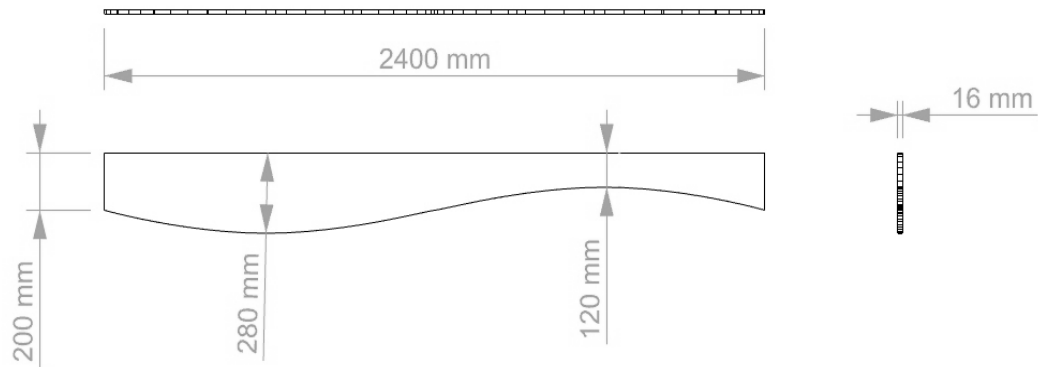

WAVE ACOUSTIC BAFFLE TYPE 5 COLOURS & PRODUCT CODES

BEIGE Fabric Unicolour Wool Colour Beige 01 Code WAB-TYP5-SNO-01	SAND Fabric Unicolour Wool Colour Sand 02 Code WAB-TYP5-SAN-02	MUSHROOM Fabric Unicolour Wool Colour Mushroom 03 Code WAB-TYP5-MUSH-03
BARK Fabric Unicolour Wool Colour Bark 04 Code WAB-TYP5-BAR-04	TAN Fabric Unicolour Wool Colour Tan 05 Code WAB-TYP5-TAN-05	MOCCA Fabric Unicolour Wool Colour Mocca 06 Code WAB-TYP5-MOC-06
CHOCOLATE Fabric Unicolour Wool Colour Chocolate 07 Code WAB-TYP5-CHO-07	PUMPKIN Fabric Unicolour Wool Colour Pumpkin 08 Code WAB-TYP5-PUM-08	TERRACOTTA Fabric Unicolour Wool Colour Terracotta 09 Code WAB-TYP5-TER-09
POPPY Fabric Unicolour Wool Colour Poppy 10 Code WAB-TYP5-POP-10	YELLOW Fabric Unicolour Wool Colour Yellow 11 Code WAB-TYP5-YEL-11	MUSTARD Fabric Unicolour Wool Colour Mustard 12 Code WAB-TYP5-MUS-12
FOREST GREEN Fabric Unicolour Wool Colour Forest Green 13 Code WAB-TYP5-FOR-13	MOSS Fabric Unicolour Wool Colour Moss 14 Code WAB-TYP5-MOS-14	OLIVE GREEN Fabric Unicolour Wool Colour Olive Green 15 Code WAB-TYP5-OLI-15
GRASS Fabric Unicolour Wool Colour Grass 16 Code WAB-TYP5-GRA-16	SEA Fabric Unicolour Wool Colour Sea 17 Code WAB-TYP5-SEA-17	NAVY Fabric Unicolour Wool Colour Navy 18 Code WAB-TYP5-NAV-18
OCEAN Fabric Unicolour Wool Colour Ocean 19 Code WAB-TYP5-OCE-19	LAKE Fabric Unicolour Wool Colour Lake 20 Code WAB-TYP5-LAK-20	LAGOON Fabric Unicolour Wool Colour Lagoon 21 Code WAB-TYP5-LAG-21
TEAL Fabric Unicolour Wool Colour Teal 22 Code WAB-TYP5-TEA-22	CLOUD Fabric Unicolour Wool Colour Cloud 23 Code WAB-TYP5-CLO-23	COTTON Fabric Unicolour Wool Colour Cotton 24 Code WAB-TYP5-COT-24
ROSE Fabric Unicolour Wool Colour Rose 25 Code WAB-TYP5-ROS-25	ORCHID Fabric Unicolour Wool Colour Orchid 26 Code WAB-TYP5-ORC-26	RUBY Fabric Unicolour Wool Colour Ruby 27 Code WAB-TYP5-RUB-27
MERLOT Fabric Unicolour Wool Colour Merlot 28 Code WAB-TYP5-MER-28	LILAC Fabric Unicolour Wool Colour Lilac 29 Code WAB-TYP5-LIL-29	PURPLE Fabric Unicolour Wool Colour Purple 30 Code WAB-TYP5-PUR-30
STONE Fabric Unicolour Wool Colour Stone 31 Code WAB-TYP5-STO-31	FOG Fabric Unicolour Wool Colour Fog 32 Code WAB-TYP5-FOG-32	SMOKE Fabric Unicolour Wool Colour Smoke 33 Code WAB-TYP5-SMO-33
CHARCOAL Fabric Unicolour Wool Colour Charcoal 34 Code WAB-TYP5-CHA-34