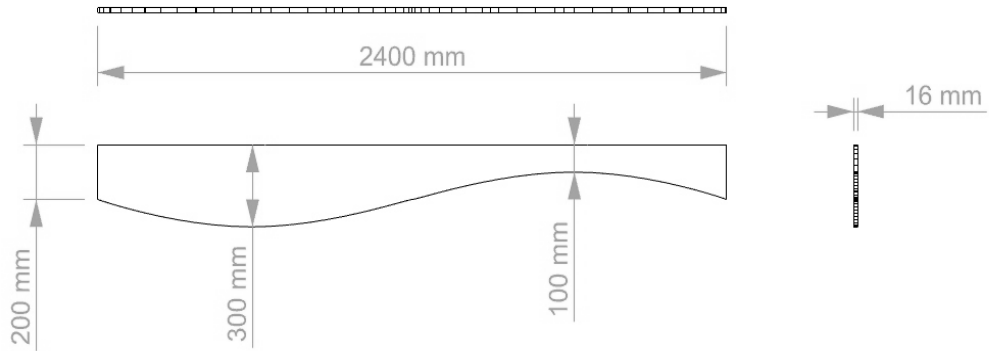

WAVE ACOUSTIC BAFFLE TYPE 6 COLOURS & PRODUCT CODES

Fabric Unicolour Wool
Colour Beige 01
Code WAB-TYP6-SNO-01

Fabric Unicolour Wool
Colour Bark 04
Code WAB-TYP6-BAR-04

Fabric Unicolour Wool
Colour Chocolate 07
Code WAB-TYP6-CHO-07

Fabric Unicolour Wool
Colour Poppy 10
Code WAB-TYP6-POP-10

Fabric Unicolour Wool
Colour Forest Green 13
Code WAB-TYP6-FOR-13

Fabric Unicolour Wool
Colour Grass 16
Code WAB-TYP6-GRA-16

Fabric Unicolour Wool
Colour Ocean 19
Code WAB-TYP6-OCE-19

Fabric Unicolour Wool
Colour Teal 22
Code WAB-TYP6-TEA-22

Fabric Unicolour Wool
Colour Rose 25
Code WAB-TYP6-ROS-25

Fabric Unicolour Wool
Colour Merlot 28
Code WAB-TYP6-MER-28

Fabric Unicolour Wool
Colour Stone 31
Code WAB-TYP6-STO-31

Fabric Unicolour Wool
Colour Charcoal 34
Code WAB-TYP6-CHA-34

Fabric Unicolour Wool
Colour Sand 02
Code WAB-TYP6-SAN-02

Fabric Unicolour Wool
Colour Tan 05
Code WAB-TYP6-TAN-05

Fabric Unicolour Wool
Colour Pumpkin 08
Code WAB-TYP6-PUM-08

Fabric Unicolour Wool
Colour Yellow 11
Code WAB-TYP6-YEL-11

Fabric Unicolour Wool
Colour Moss 14
Code WAB-TYP6-MOS-14

Fabric Unicolour Wool
Colour Sea 17
Code WAB-TYP6-SEA-17

Fabric Unicolour Wool
Colour Lake 20
Code WAB-TYP6-LAK-20

Fabric Unicolour Wool
Colour Cloud 23
Code WAB-TYP6-CLO-23

Fabric Unicolour Wool
Colour Orchid 26
Code WAB-TYP6-ORC-26

Fabric Unicolour Wool
Colour Lilac 29
Code WAB-TYP6-LIL-29

Fabric Unicolour Wool
Colour Fog 32
Code WAB-TYP6-FOG-32

Fabric Unicolour Wool
Colour Mushroom 03
Code WAB-TYP6-MUSH-03

Fabric Unicolour Wool
Colour Mocca 06
Code WAB-TYP6-MOC-06

Fabric Unicolour Wool
Colour Terracotta 09
Code WAB-TYP6-TER-09

Fabric Unicolour Wool
Colour Mustard 12
Code WAB-TYP6-MUS-12

Fabric Unicolour Wool
Colour Olive Green 15
Code WAB-TYP6-OLI-15

Fabric Unicolour Wool
Colour Navy 18
Code WAB-TYP6-NAV-18

Fabric Unicolour Wool
Colour Lagoon 21
Code WAB-TYP6-LAG-21

Fabric Unicolour Wool
Colour Cotton 24
Code WAB-TYP6-COT-24

Fabric Unicolour Wool
Colour Ruby 27
Code WAB-TYP6-RUB-27

Fabric Unicolour Wool
Colour Purple 30
Code WAB-TYP6-PUR-30

Fabric Unicolour Wool
Colour Smoke 33
Code WAB-TYP6-SMO-33