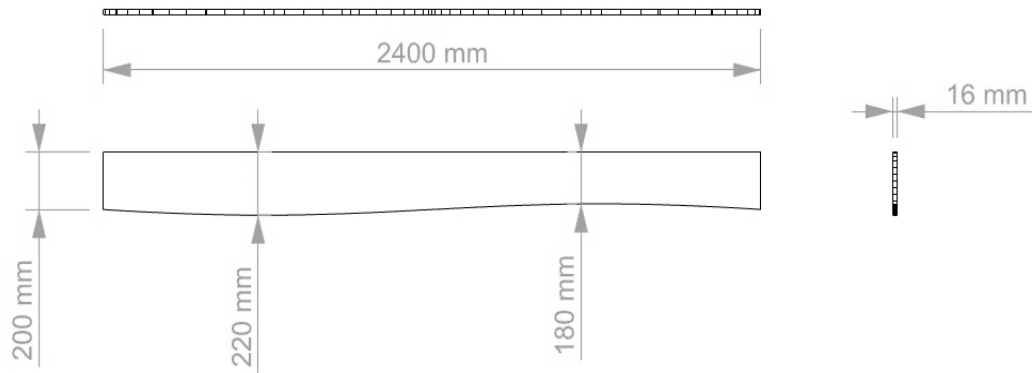

WAVE ACOUSTIC BAFFLE TYPE 2 COLOURS & PRODUCT CODES

BEIGE Fabric Unicolour Wool Colour Beige 01 Code WAB-TYP2-SNO-01	SAND Fabric Unicolour Wool Colour Sand 02 Code WAB-TYP2-SAN-02	MUSHROOM Fabric Unicolour Wool Colour Mushroom 03 Code WAB-TYP2-MUSH-03
BARK Fabric Unicolour Wool Colour Bark 04 Code WAB-TYP2-BAR-04	TAN Fabric Unicolour Wool Colour Tan 05 Code WAB-TYP2-TAN-05	MOCCA Fabric Unicolour Wool Colour Mocca 06 Code WAB-TYP2-MOC-06
CHOCOLATE Fabric Unicolour Wool Colour Chocolate 07 Code WAB-TYP2-CHO-07	PUMPKIN Fabric Unicolour Wool Colour Pumpkin 08 Code WAB-TYP2-PUM-08	TERRACOTTA Fabric Unicolour Wool Colour Terracotta 09 Code WAB-TYP2-TER-09
POPPY Fabric Unicolour Wool Colour Poppy 10 Code WAB-TYP2-POP-10	YELLOW Fabric Unicolour Wool Colour Yellow 11 Code WAB-TYP2-YEL-11	MUSTARD Fabric Unicolour Wool Colour Mustard 12 Code WAB-TYP2-MUS-12
FOREST GREEN Fabric Unicolour Wool Colour Forest Green 13 Code WAB-TYP2-FOR-13	MOSS Fabric Unicolour Wool Colour Moss 14 Code WAB-TYP2-MOS-14	OLIVE GREEN Fabric Unicolour Wool Colour Olive Green 15 Code WAB-TYP2-OLI-15
GRASS Fabric Unicolour Wool Colour Grass 16 Code WAB-TYP2-GRA-16	SEA Fabric Unicolour Wool Colour Sea 17 Code WAB-TYP2-SEA-17	NAVY Fabric Unicolour Wool Colour Navy 18 Code WAB-TYP2-NAV-18
OCEAN Fabric Unicolour Wool Colour Ocean 19 Code WAB-TYP2-OCE-19	LAKE Fabric Unicolour Wool Colour Lake 20 Code WAB-TYP2-LAK-20	LAGOON Fabric Unicolour Wool Colour Lagoon 21 Code WAB-TYP2-LAG-21
TEAL Fabric Unicolour Wool Colour Teal 22 Code WAB-TYP2-TEA-22	CLOUD Fabric Unicolour Wool Colour Cloud 23 Code WAB-TYP2-CLO-23	COTTON Fabric Unicolour Wool Colour Cotton 24 Code WAB-TYP2-COT-24
ROSE Fabric Unicolour Wool Colour Rose 25 Code WAB-TYP2-ROS-25	ORCHID Fabric Unicolour Wool Colour Orchid 26 Code WAB-TYP2-ORC-26	RUBY Fabric Unicolour Wool Colour Ruby 27 Code WAB-TYP2-RUB-27
MERLOT Fabric Unicolour Wool Colour Merlot 28 Code WAB-TYP2-MER-28	LILAC Fabric Unicolour Wool Colour Lilac 29 Code WAB-TYP2-LIL-29	PURPLE Fabric Unicolour Wool Colour Purple 30 Code WAB-TYP2-PUR-30
STONE Fabric Unicolour Wool Colour Stone 31 Code WAB-TYP2-STO-31	FOG Fabric Unicolour Wool Colour Fog 32 Code WAB-TYP2-FOG-32	SMOKE Fabric Unicolour Wool Colour Smoke 33 Code WAB-TYP2-SMO-33
CHARCOAL Fabric Unicolour Wool Colour Charcoal 34 Code WAB-TYP2-CHA-34