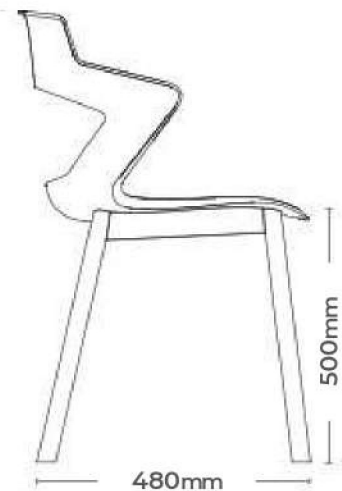

BS5852-2

LEGS

Solid European beech.

DIMENSIONS

Width	580mm
Depth	480mm
Height	810mm
Seat Height	500mm
Arm Height	710mm

VIBE

Acoustic Armchair / Unicolour Wool fabric + wood legs

Design 2022 / NoiseMonster