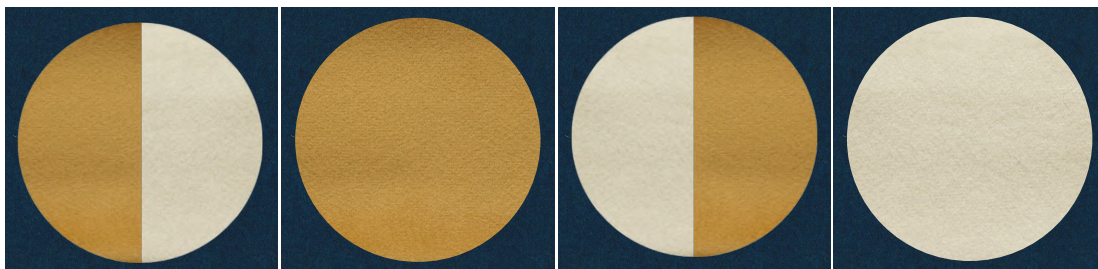

Name MERLOT MOON

Code MERMAP-19UW-19-01-V

U.Wool fabric colour

Velvet fabric colours

FLY ME TO THE MOON

Acoustic Fabric Panel

Design 2022 / NoiseMonster™

The Moon acoustic panels are available in U.Wool fabric - Wool Moon panels, Velvet fabric - Red Velvet and Blue Velvet panels, or combination of both - Desert Moon, Blue Moon, Electric Moon, Emerald Moon, Merlot Moon & Teal Moon panels. Create an organic & natural, or luxurious & mysterious mood in the interior - and be amazed by the Moon's beauty.

DESIGNS

in Unicolour Wool + Velvet fabrics

UNICOLOUR
WOOL FR
RECYCLED
ACOUSTIC

VELVET SOFT
LUXURIOUS
ACOUSTIC

Name DESERT MOON

Code DESMAP-19UW-16-01-V

U.Wool fabric colour

Velvet fabric colours

Name EMERALD MOON

Code EMEMAP-19UW-13-01-V

U.Wool fabric colour

Velvet fabric colours