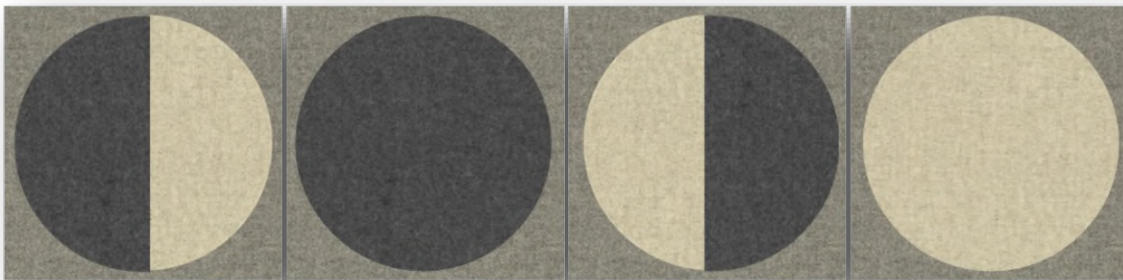

Name WOOL MOON

Code WOOMAP-01-02-04-UW

Unicolour Wool fabric colours