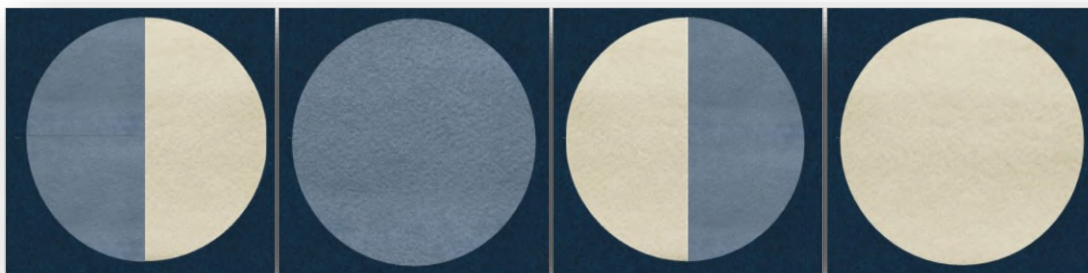

DESIGNS

in Unicolour Wool + Velvet fabrics

UNICOLOUR
WOOL FR
RECYCLED
ACOUSTIC

VELVET SOFT
LUXURIOUS
ACOUSTIC

Name BLUE MOON

Code BLUMAP-19UW-27-01-V

U.Wool fabric colour

Velvet fabric colours

Name TEAL MOON

Code TEAMAP-19UW-26-01-V

U.Wool fabric colour

Velvet fabric colours

FLY ME TO THE MOON

Acoustic Fabric Panel

Design 2022 / NoiseMonster™

The Moon acoustic panels are available in U.Wool fabric - Wool Moon panels, Velvet fabric - Red Velvet and Blue Velvet panels, or combination of both - Desert Moon, Blue Moon, Electric Moon, Emerald Moon, Merlot Moon & Teal Moon panels. Create an organic & natural, or luxurious & mysterious mood in the interior - and be amazed by the Moon's beauty.