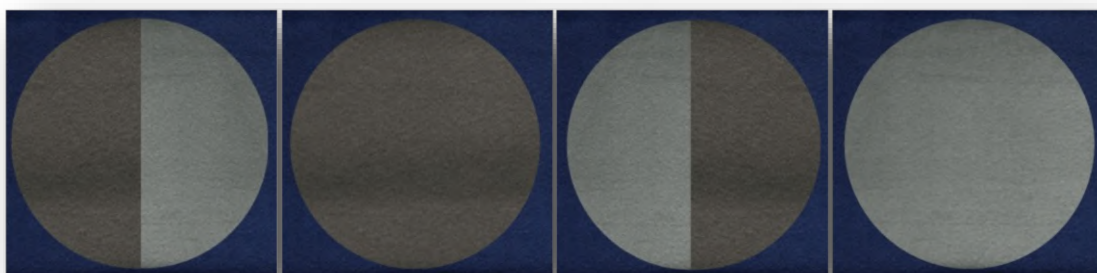

Name BLUE VELVET MOON

Code BLUVMAP-30-32-34-V

Velvet fabric colours