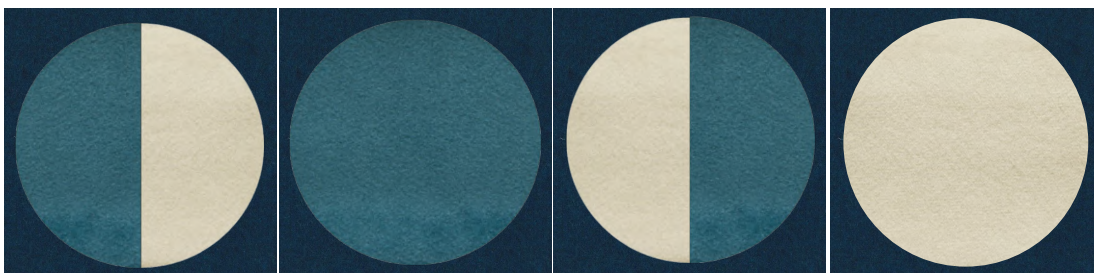

Name TEAL MOON

Code TEAMAP-19UW-26-01-V

U.Wool fabric colour

Velvet fabric colours

FLY ME TO THE MOON

Acoustic Fabric Panel

Design 2022 / NoiseMonster™

The Moon acoustic panels are available in U.Wool fabric - Wool Moon panels, Velvet fabric - Red Velvet and Blue Velvet panels, or combination of both - Desert Moon, Blue Moon, Electric Moon, Emerald Moon, Merlot Moon & Teal Moon panels. Create an organic & natural, or luxurious & mysterious mood in the interior - and be amazed by the Moon's beauty.