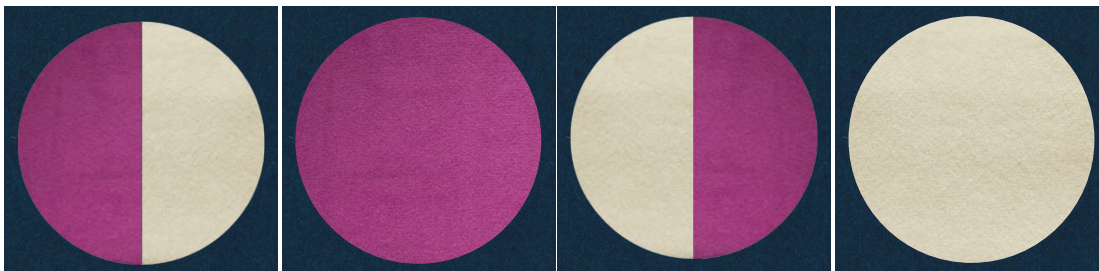

DESIGNS

in Unicolour Wool + Velvet fabrics

UNICOLOUR
WOOL FR
RECYCLED
ACOUSTIC

VELVET SOFT
LUXURIOUS
ACOUSTIC

Name ELECTRIC MOON

Code ELEMALP-19UW-20-01-V

U.Wool fabric colour

Velvet fabric colours

Name MERLOT MOON

Code MERMAP-19UW-19-01-V

U.Wool fabric colour

Velvet fabric colours

FLY ME TO THE MOON

Acoustic Fabric Panel

Design 2022 / NoiseMonster™

The Moon acoustic panels are available in U.Wool fabric - Wool Moon panels, Velvet fabric - Red Velvet and Blue Velvet panels, or combination of both - Desert Moon, Blue Moon, Electric Moon, Emerald Moon, Merlot Moon & Teal Moon panels. Create an organic & natural, or luxurious & mysterious mood in the interior - and be amazed by the Moon's beauty.