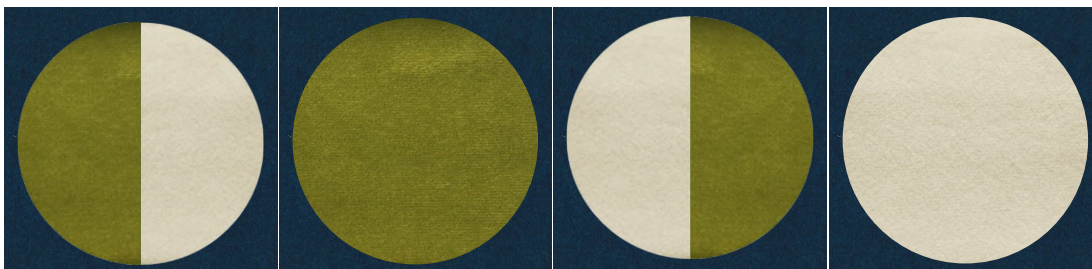

Name MERLOT MOON

Code MERMAP-19UW-19-01-V

U.Wool fabric colour

Velvet fabric colours

FLY ME TO THE MOON

Acoustic Fabric Panel

Design 2022 / NoiseMonster™

The Moon acoustic panels are available in U.Wool fabric - Wool Moon panels, Velvet fabric - Red Velvet and Blue Velvet panels, or combination of both - Desert Moon, Blue Moon, Electric Moon, Emerald Moon, Merlot Moon & Teal Moon panels. Create an organic & natural, or luxurious & mysterious mood in the interior - and be amazed by the Moon's beauty.

DESIGNS

in Unicolour Wool + Velvet fabrics

UNICOLOUR
WOOL FR
RECYCLED
ACOUSTIC

VELVET SOFT
LUXURIOUS
ACOUSTIC

Name DESERT MOON

Code DESMAP-19UW-16-01-V

U.Wool fabric colour

Velvet fabric colours

Name EMERALD MOON

Code EMEMAP-19UW-13-01-V

U.Wool fabric colour

Velvet fabric colours