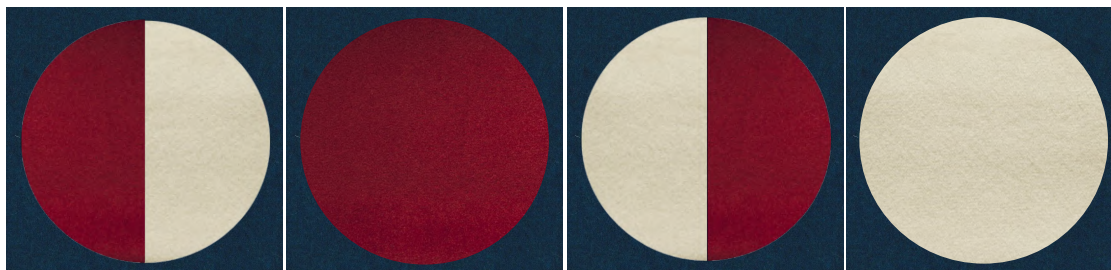

DESIGNS

in Velvet fabric

Name BLUE VELVET MOON

Code BLUVMAP-30-32-34-V

Velvet fabric colours

Name RED VELVET MOON

Code REDVMAP-30-01-21-V

Velvet fabric colours