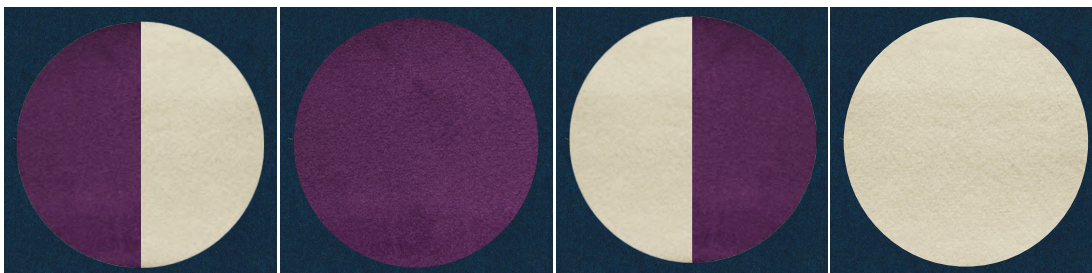

Name TEAL MOON

Code TEAMAP-19UW-26-01-V

U.Wool fabric colour

Velvet fabric colours

FLY ME TO THE MOON

Acoustic Fabric Panel

Design 2022 / NoiseMonster™

The Moon acoustic panels are available in U.Wool fabric - Wool Moon panels, Velvet fabric - Red Velvet and Blue Velvet panels, or combination of both - Desert Moon, Blue Moon, Electric Moon, Emerald Moon, Merlot Moon & Teal Moon panels. Create an organic & natural, or luxurious & mysterious mood in the interior - and be amazed by the Moon's beauty.

DESIGNS

in Unicolour Wool + Velvet fabrics

UNICOLOUR
WOOL FR
RECYCLED
ACOUSTIC

VELVET SOFT
LUXURIOUS
ACOUSTIC

Name ELECTRIC MOON

Code ELEMALP-19UW-20-01-V

U.Wool fabric colour

Velvet fabric colours

Name MERLOT MOON

Code MERMAP-19UW-19-01-V

U.Wool fabric colour

Velvet fabric colours

FLY ME TO THE MOON

Acoustic Fabric Panel

Design 2022 / NoiseMonster™

The Moon acoustic panels are available in U.Wool fabric - Wool Moon panels, Velvet fabric - Red Velvet and Blue Velvet panels, or combination of both - Desert Moon, Blue Moon, Electric Moon, Emerald Moon, Merlot Moon & Teal Moon panels. Create an organic & natural, or luxurious & mysterious mood in the interior - and be amazed by the Moon's beauty.