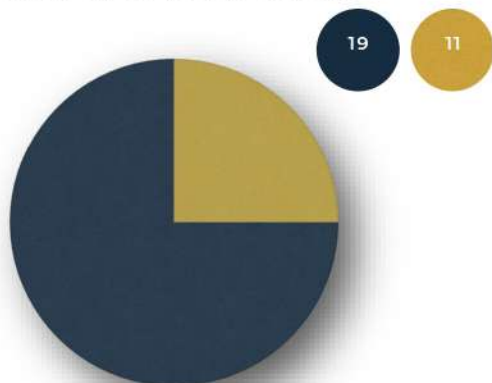

Name **OCEAN PIE IN THE SKY**

Code PITSAP-OCE-19-11-UW

Unicolour Wool fabric colours

4 OCEAN PIE IN THE SKY ACOUSTIC PANELS