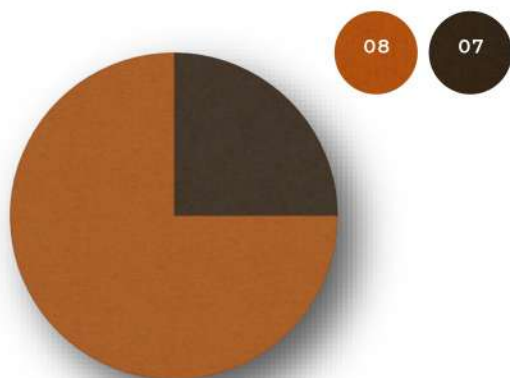

DESIGNS

in Unicolour Wool fabric

UNICOLOLUR
WOOL FR
RECYCLED
ACOUSTIC

Name **PUMPKIN PIE IN THE SKY**

Code PITSAP-PUM-08-07-UW

Unicolour Wool fabric colours

4 PUMPKIN PIE IN THE SKY ACOUSTIC PANELS

Name **OCEAN PIE IN THE SKY**