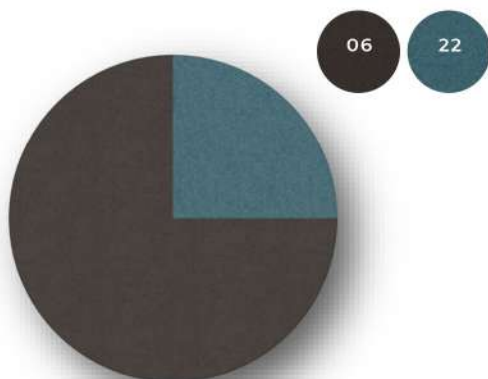

DESIGNS

in Unicolour Wool fabric

UNICOLOLUR
WOOL FR
RECYCLED
ACOUSTIC

Name **FOG PIE IN THE SKY**
Code PITSAP-FOG-32-10-UW
Unicolour Wool fabric colours

4 FOG PIE IN THE SKY ACOUSTIC PANELS

Name **MOCCA PIE IN THE SKY**
Code PITSAP-GRA-06-22-UW
Unicolour Wool fabric colours