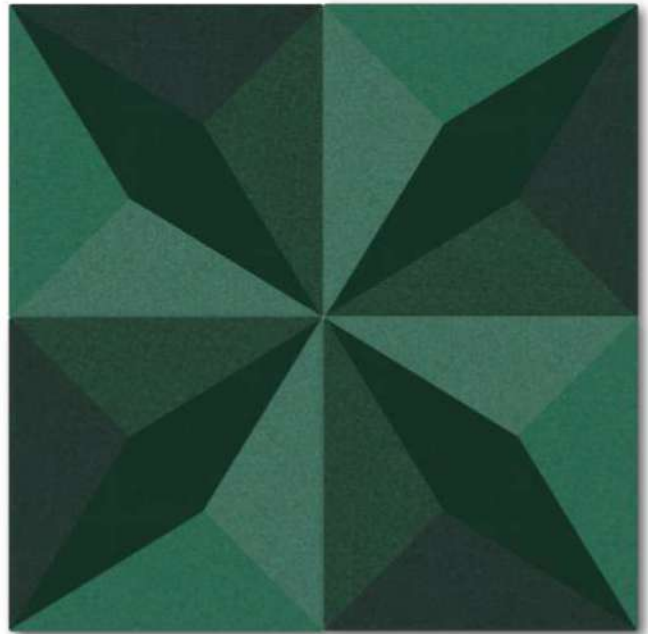

INSTALLATION STYLE 1