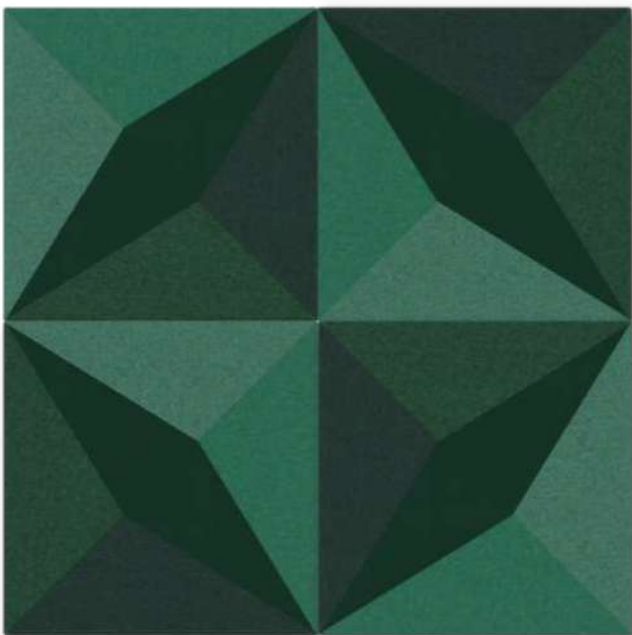

INSTALLATION STYLE 2

PROUDLY HAND MADE IN ITALY