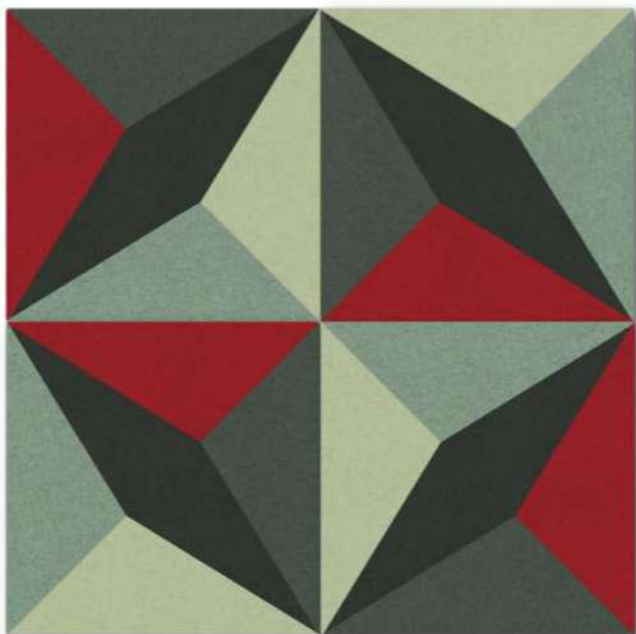

INSTALLATION STYLE 2

PROUDLY HAND MADE IN ITALY